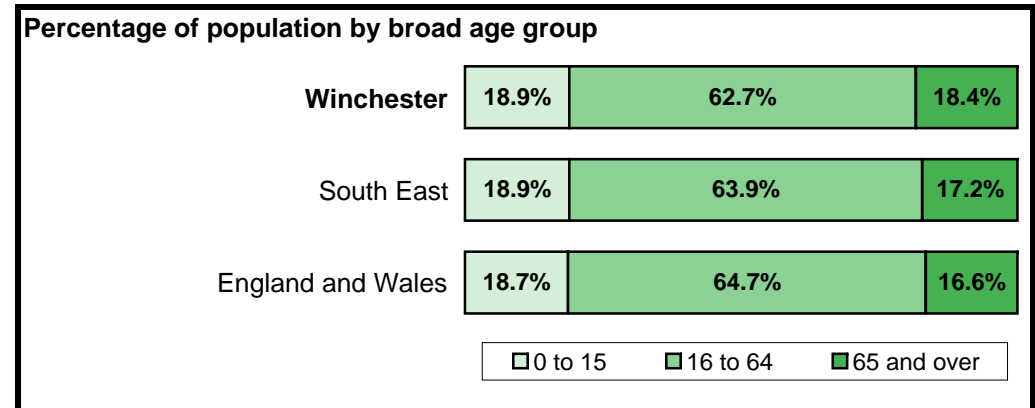

Broad area
 Local area

The population			
	males	females	persons
Winchester	56,000	58,300	114,300
South East	4,183,200	4,339,800	8,523,100
England and Wales	27,228,500	28,011,900	55,240,500

Population by broad age group (figures)			
	0 to 15	16 to 64	65 and over
males	11,200	35,500	9,300
females	10,400	36,200	11,800
persons	21,600	71,600	21,100

Population by selected age group			
Amend selected age group from to 60 90		ages 60 to 90	percentage of total population
		males	13,100
	females	15,600	26.8
	persons	28,700	25.1

Population by broad age group (percentages)			
	0 to 15	16 to 64	65 and over
males	20.0	63.4	16.6
females	17.8	62.0	20.2
persons	18.9	62.6	18.5

The population of Winchester :

- has increased by 900 (0.82%) since last year
- has increased by 6,100 (5.68%) over the last 8 years
- has a median age of 42.1 years
- has the mode quinary age group of 45-49
- is split 49% male to 51% female
- has a population density of 173 persons per square kilometre
- experienced turnover of 161 people per 1,000 population since last year
- is ranked 112th¹ for growth (%) in England and Wales mid-05 to mid-10
- is ranked 27th² for growth (%) in South East mid-05 to mid-10