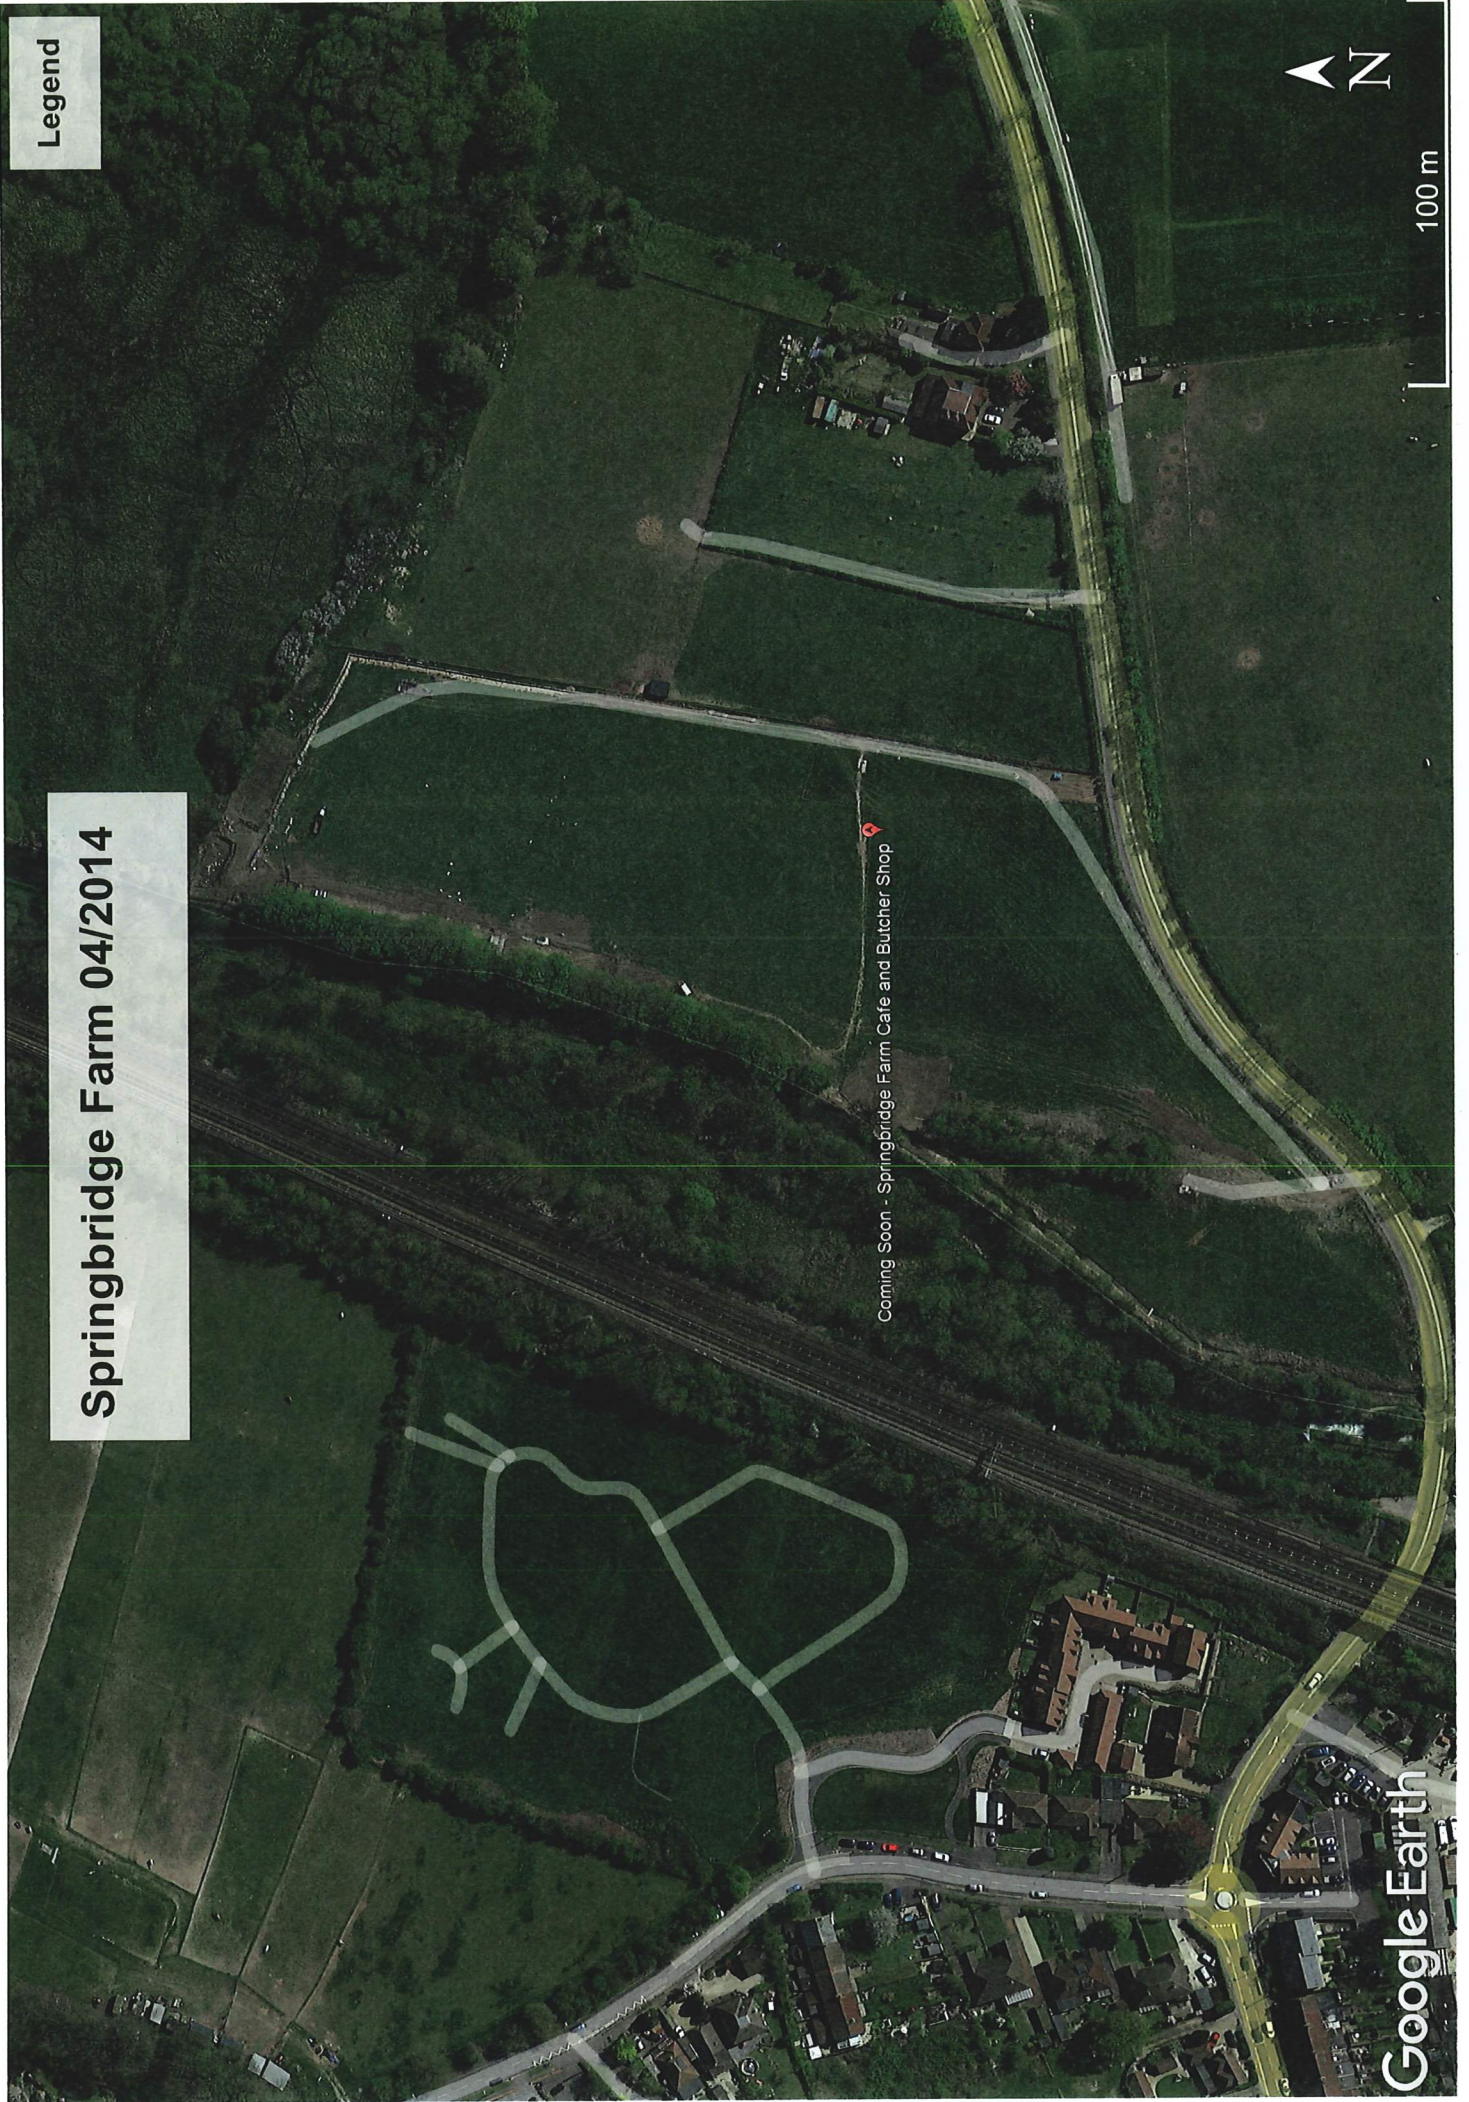

Legend

Springbridge Farm 04/2014

Coming Soon - Springbridge Farm Cafe and Butcher Shop

100 m

Google Earth

Date: 06/02/2024

Scale: 1:1,500

Author:

Notes: Date of aerial image 2013

Legend

 District Boundary