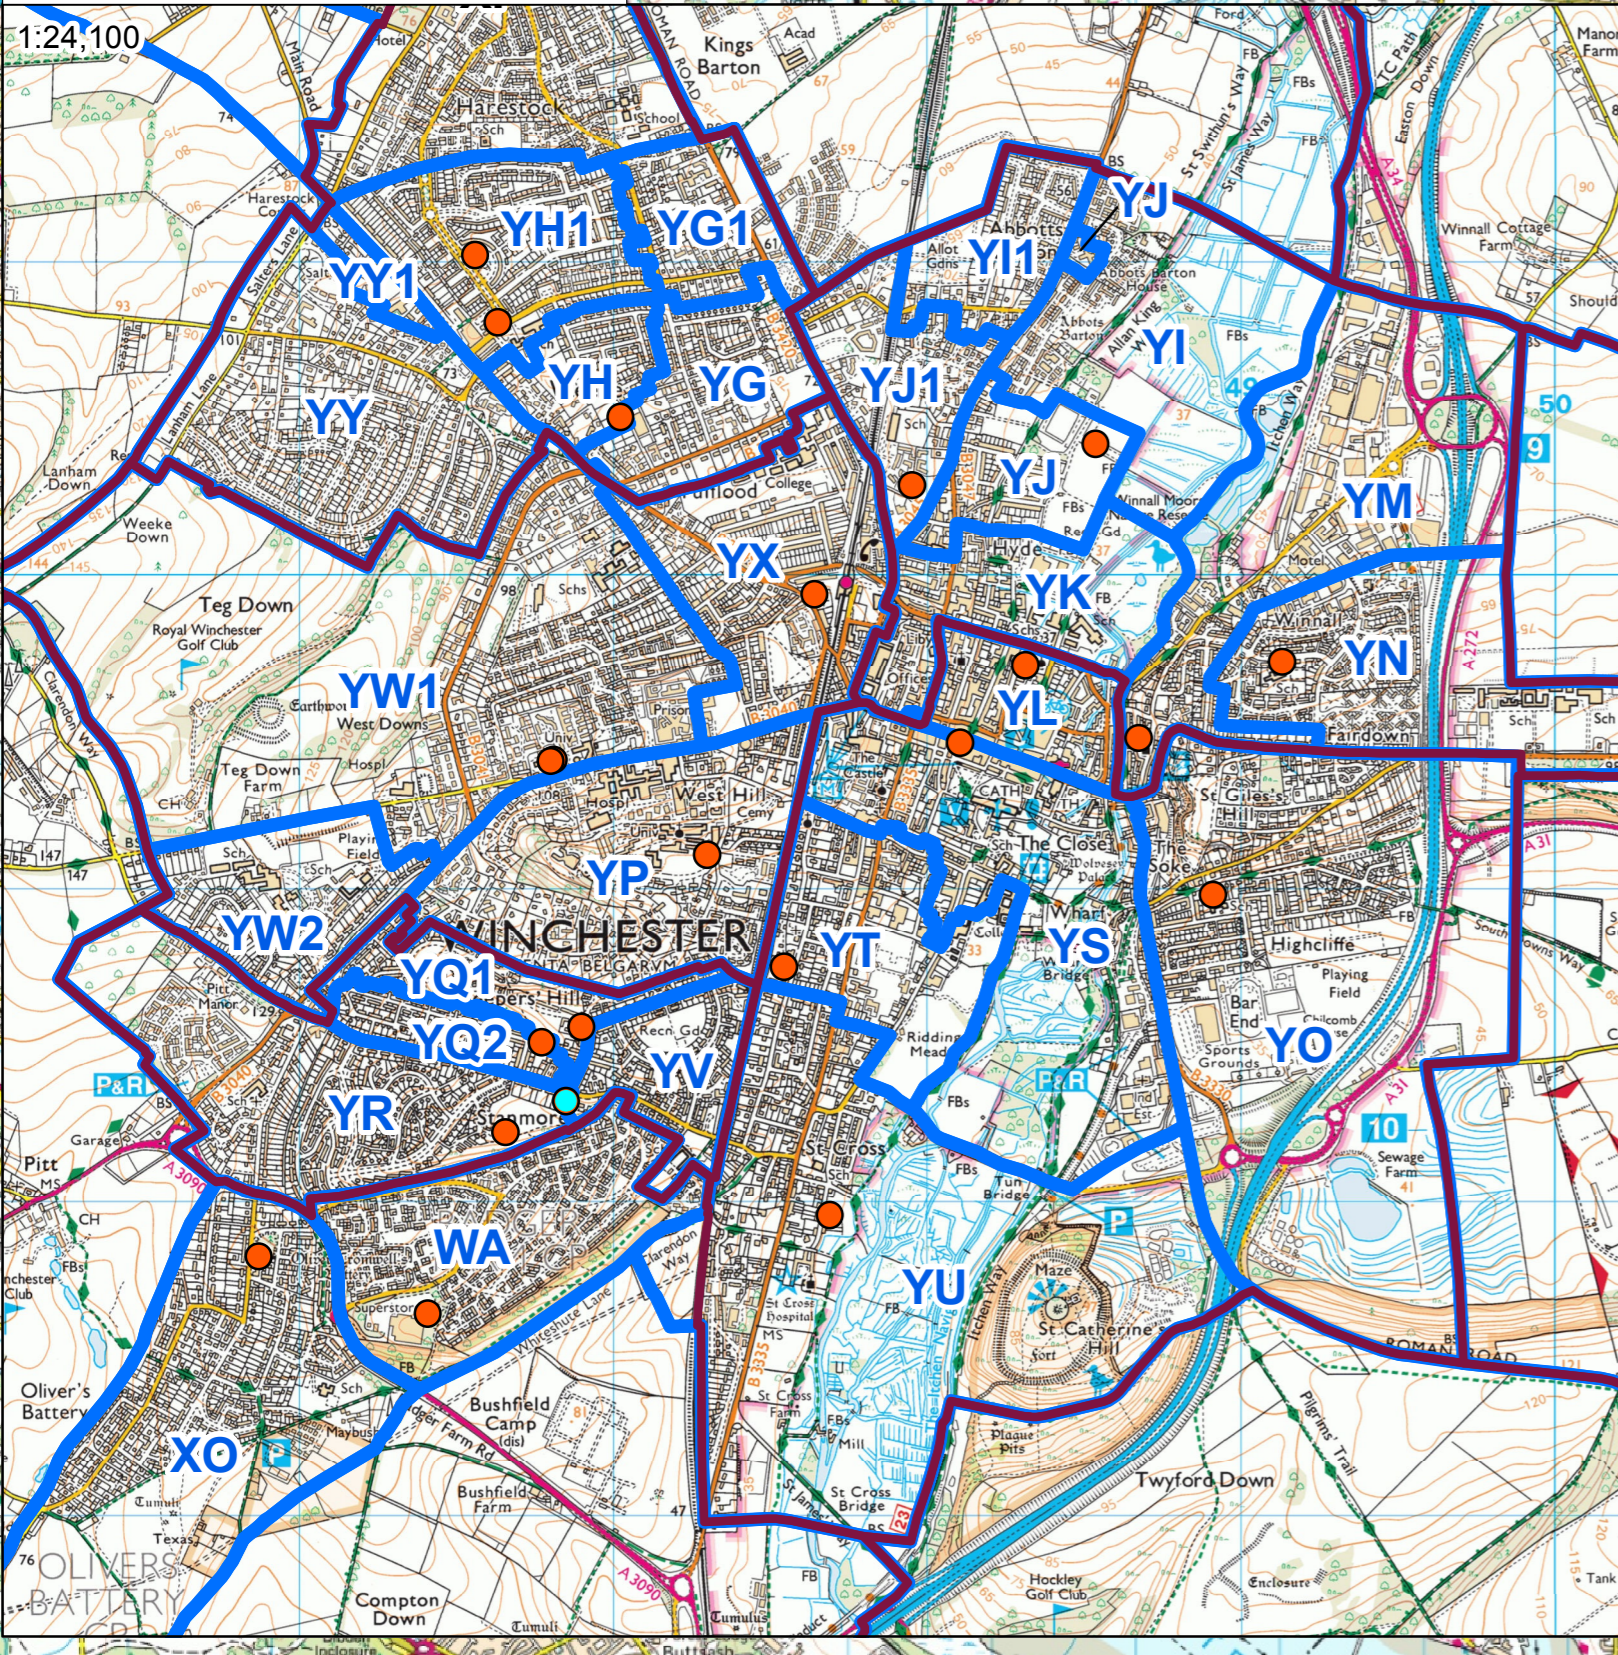

Winchester City Centre

1. **Legend**
2. Polling Stations
   - Ward Boundaries
   - District Polling Areas

Winchester City Council Polling Areas and Polling Stations

Scale: 1:52,500
Date: 04/10/2023
Drawn: AKM
Dept: GIS/IT