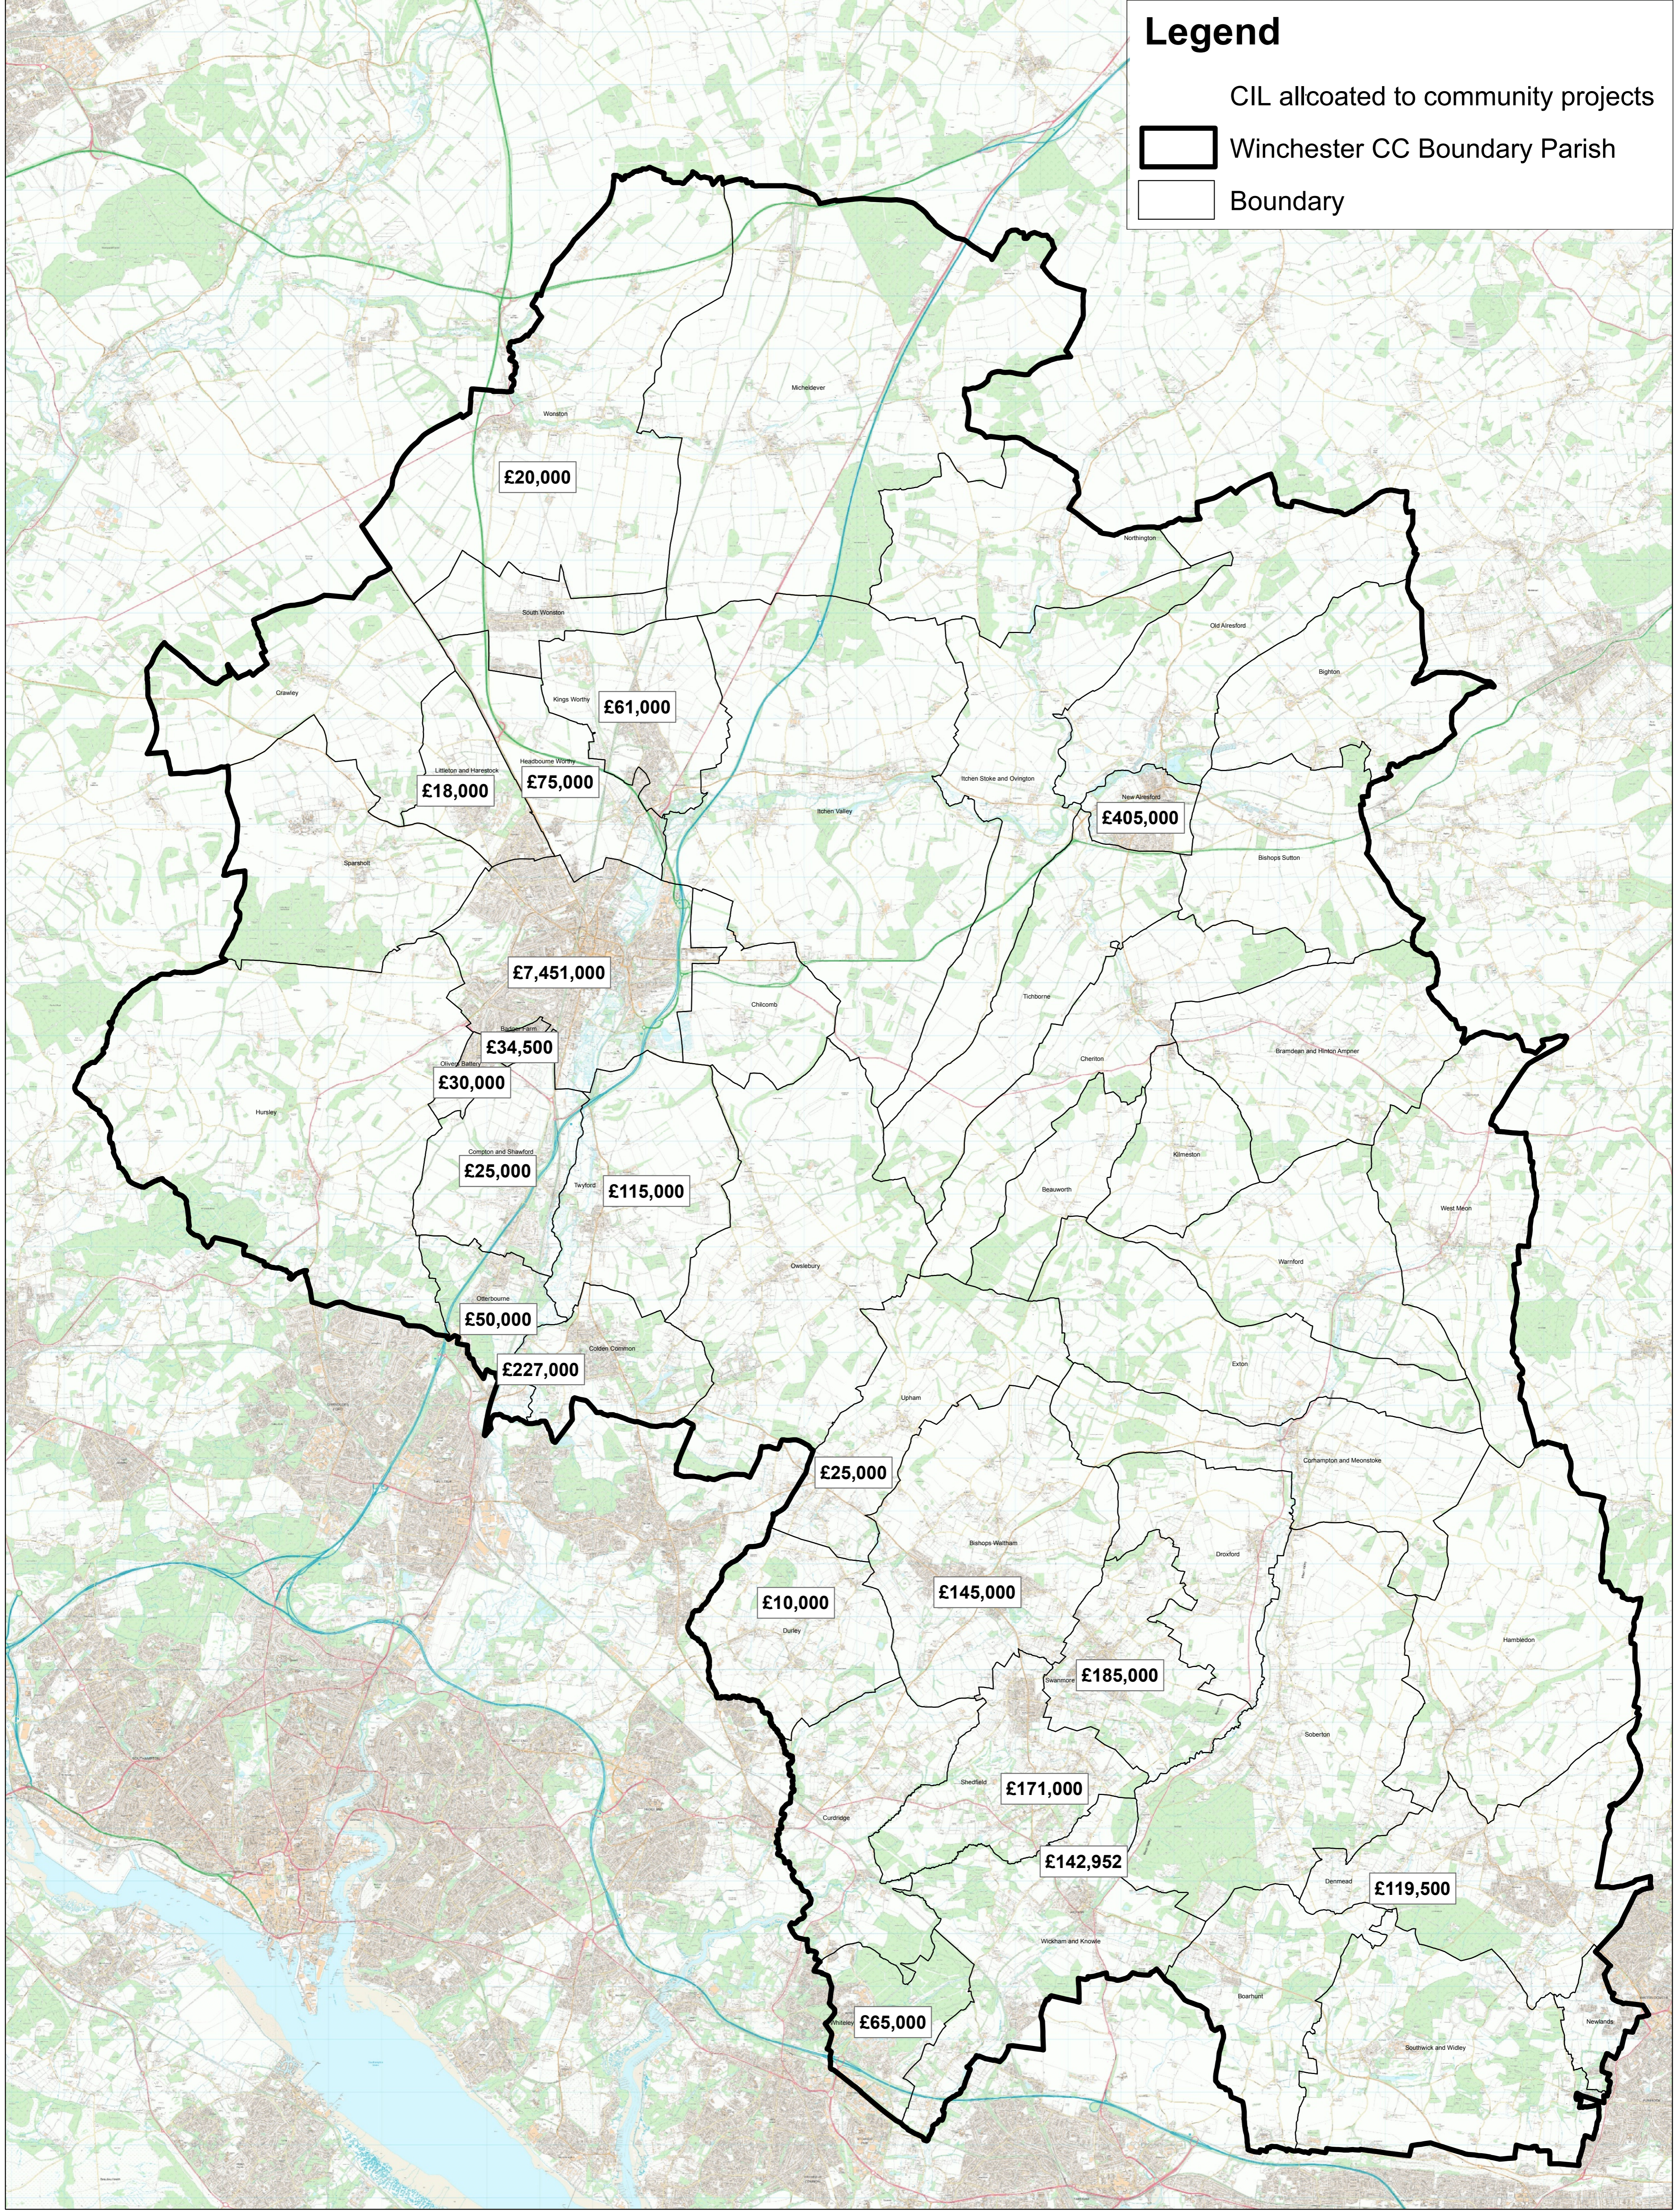

Legend

- CIL allocated to community projects
- Winchester CC Boundary Parish
- Boundary

Scale: 1:55,000
Paper Size: A3

Community Infrastructure Levy Projects Parish totals

© Crown copyright and database rights 2023 OS 100019531. You are permitted to use this data solely to enable you to respond to, or interact with, the organisation that provided you with the data. You are not permitted to copy, sub-licence, distribute or sell any of this data to third parties in any form.