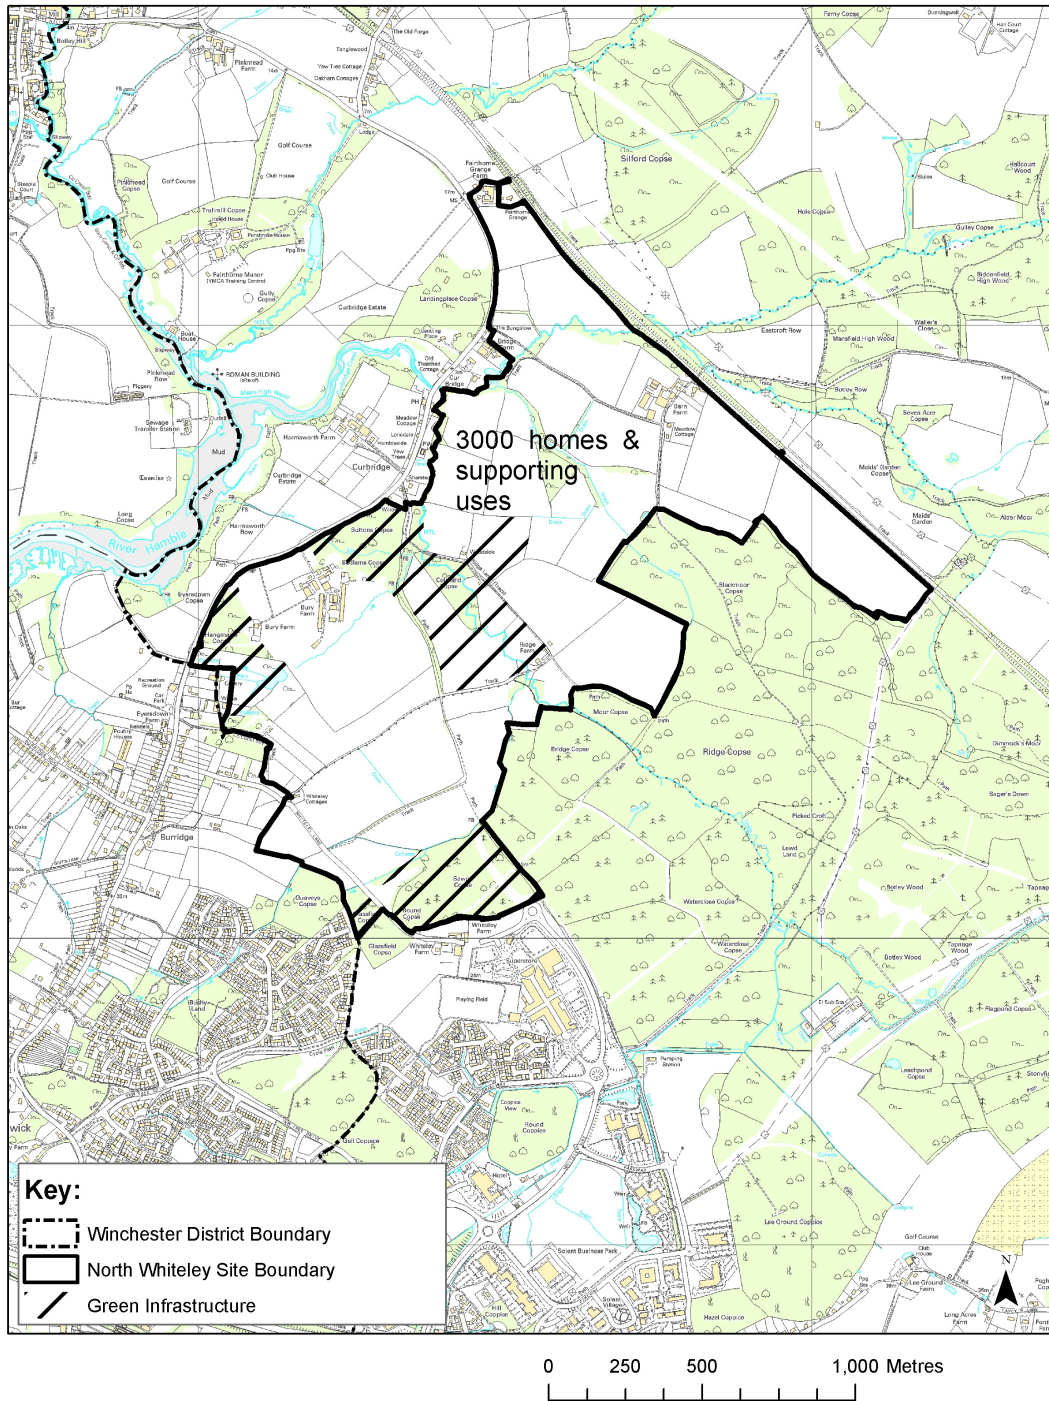

SH3: Strategic Allocation - North Whiteley

Crown copyright © OS Licence 00018301 @ Winchester City Council GIS 2009

1:17,500