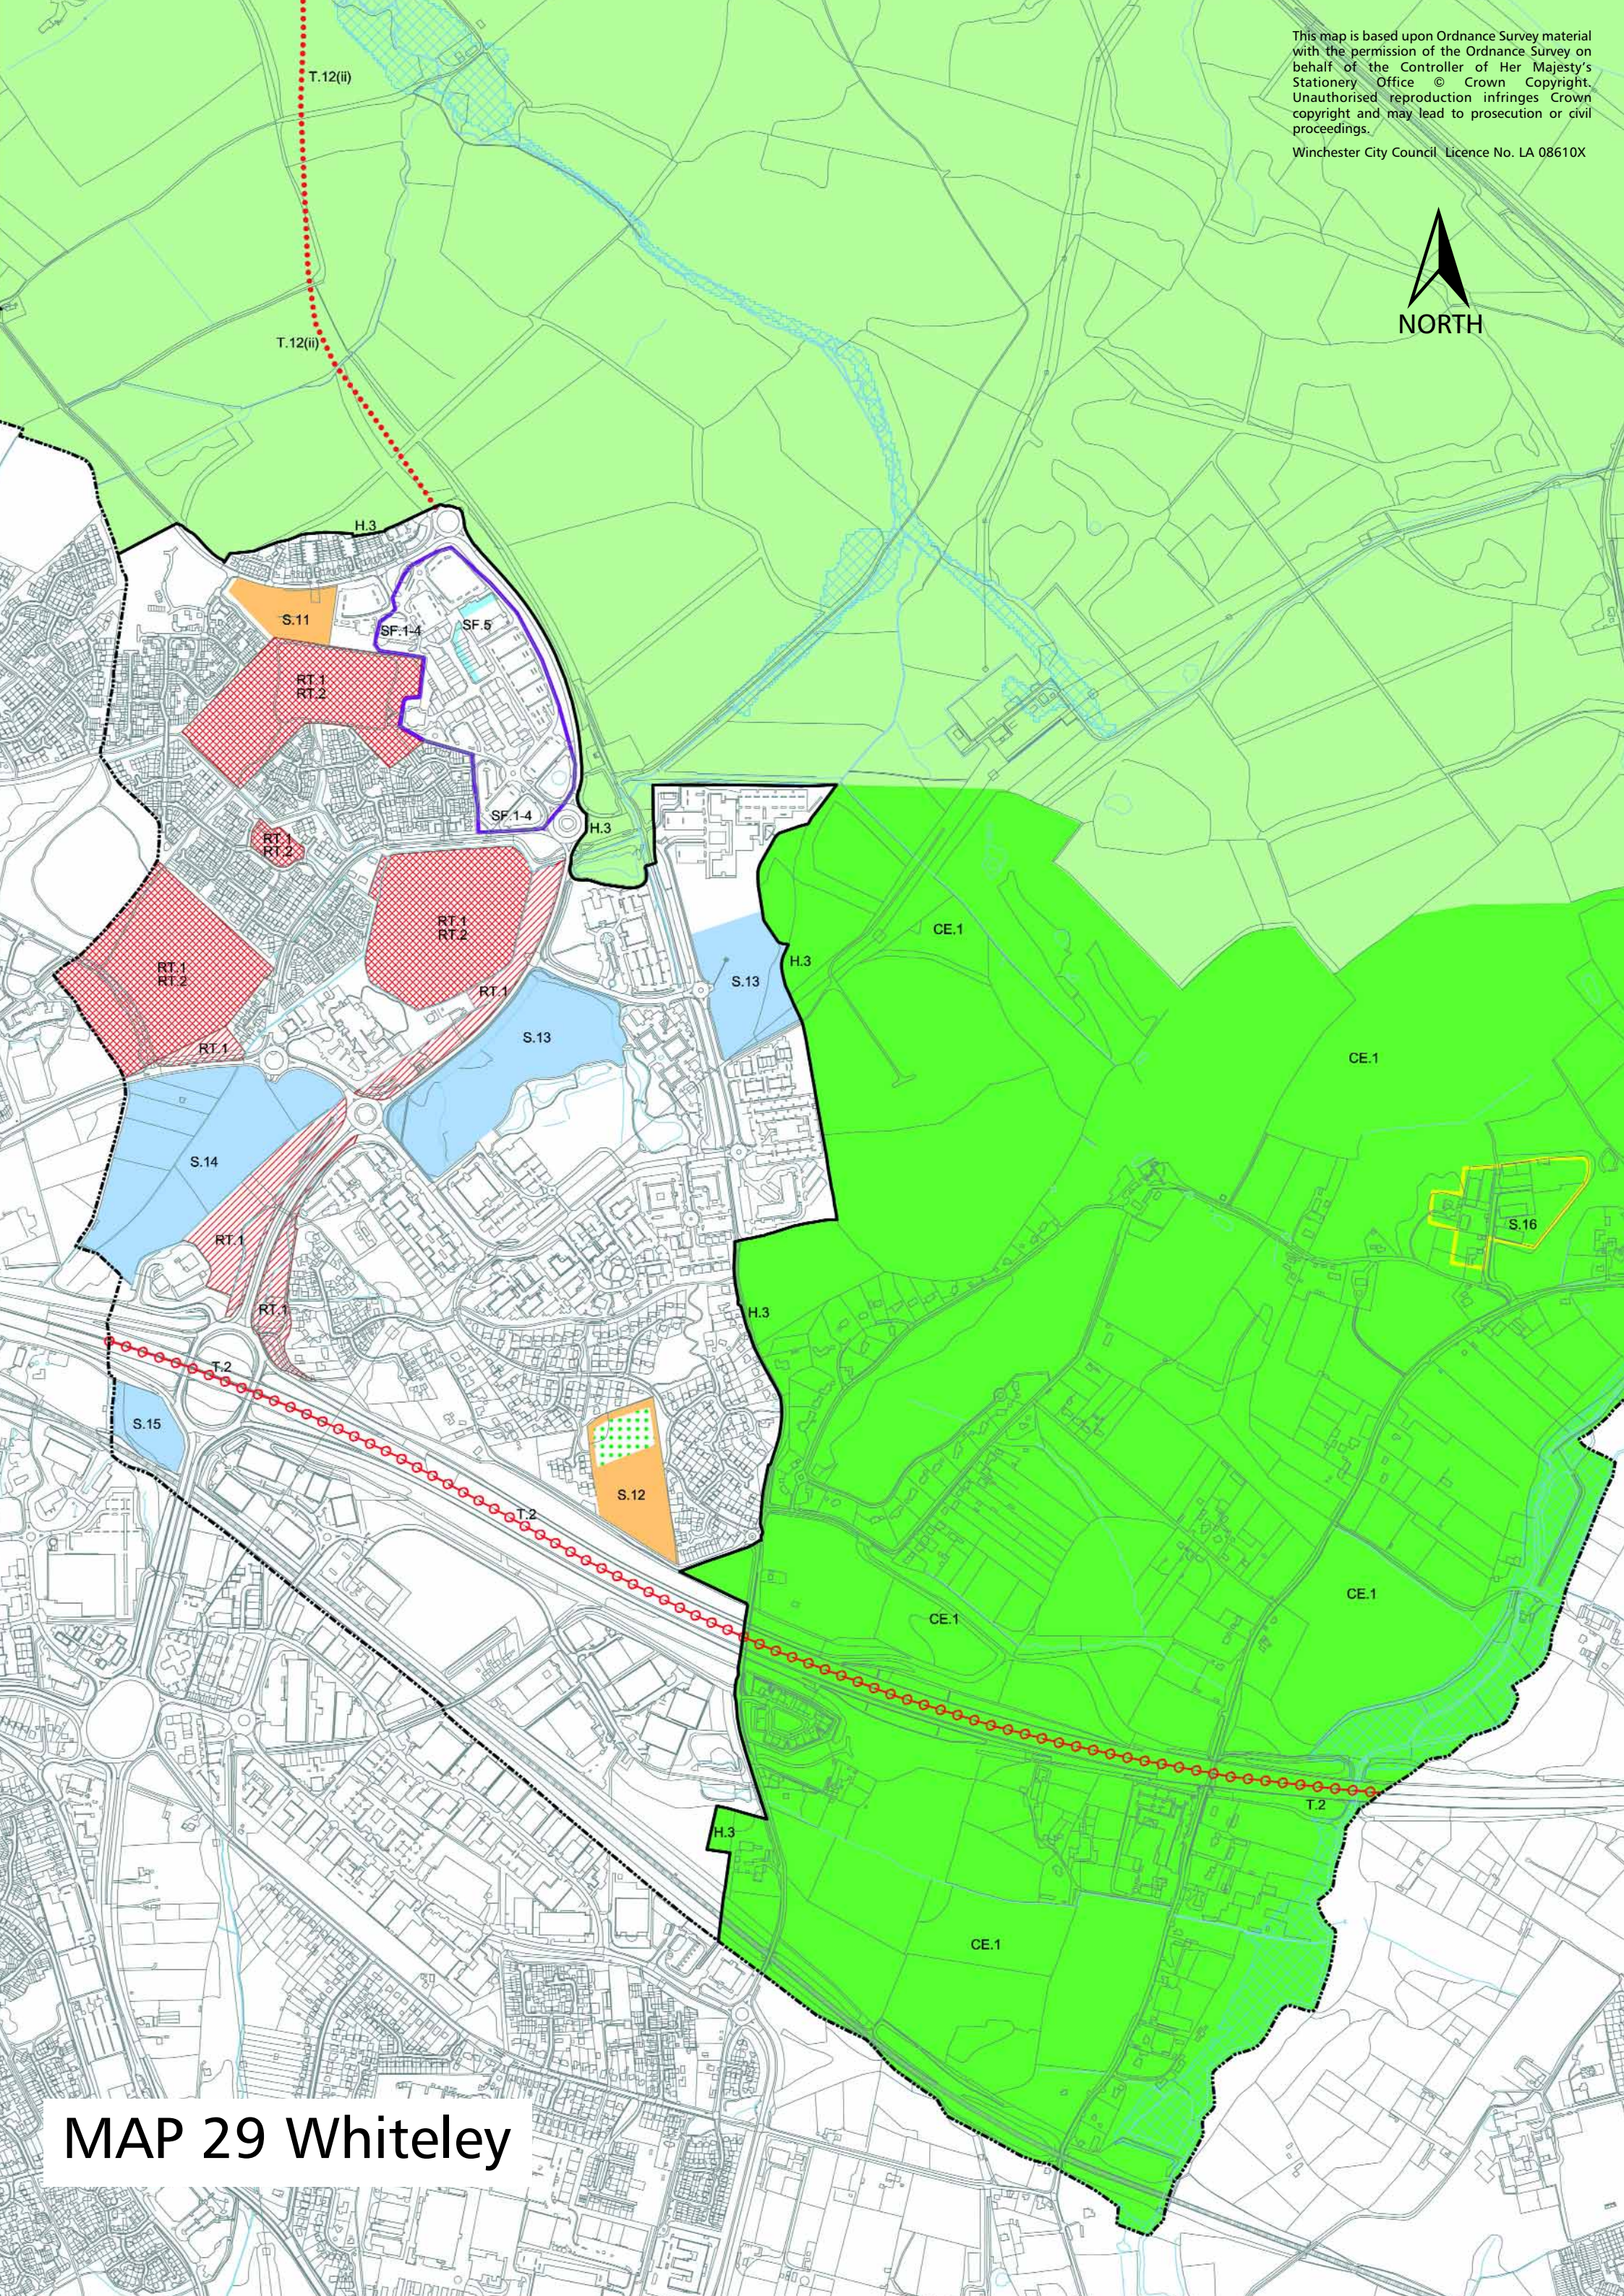

This map is based upon Ordnance Survey material with the permission of the Ordnance Survey on behalf of the Controller of Her Majesty's Stationery Office © Crown Copyright. Unauthorised reproduction infringes Crown copyright and may lead to prosecution or civil proceedings.
Winchester City Council Licence No. LA 08610X

MAP 29 Whiteley