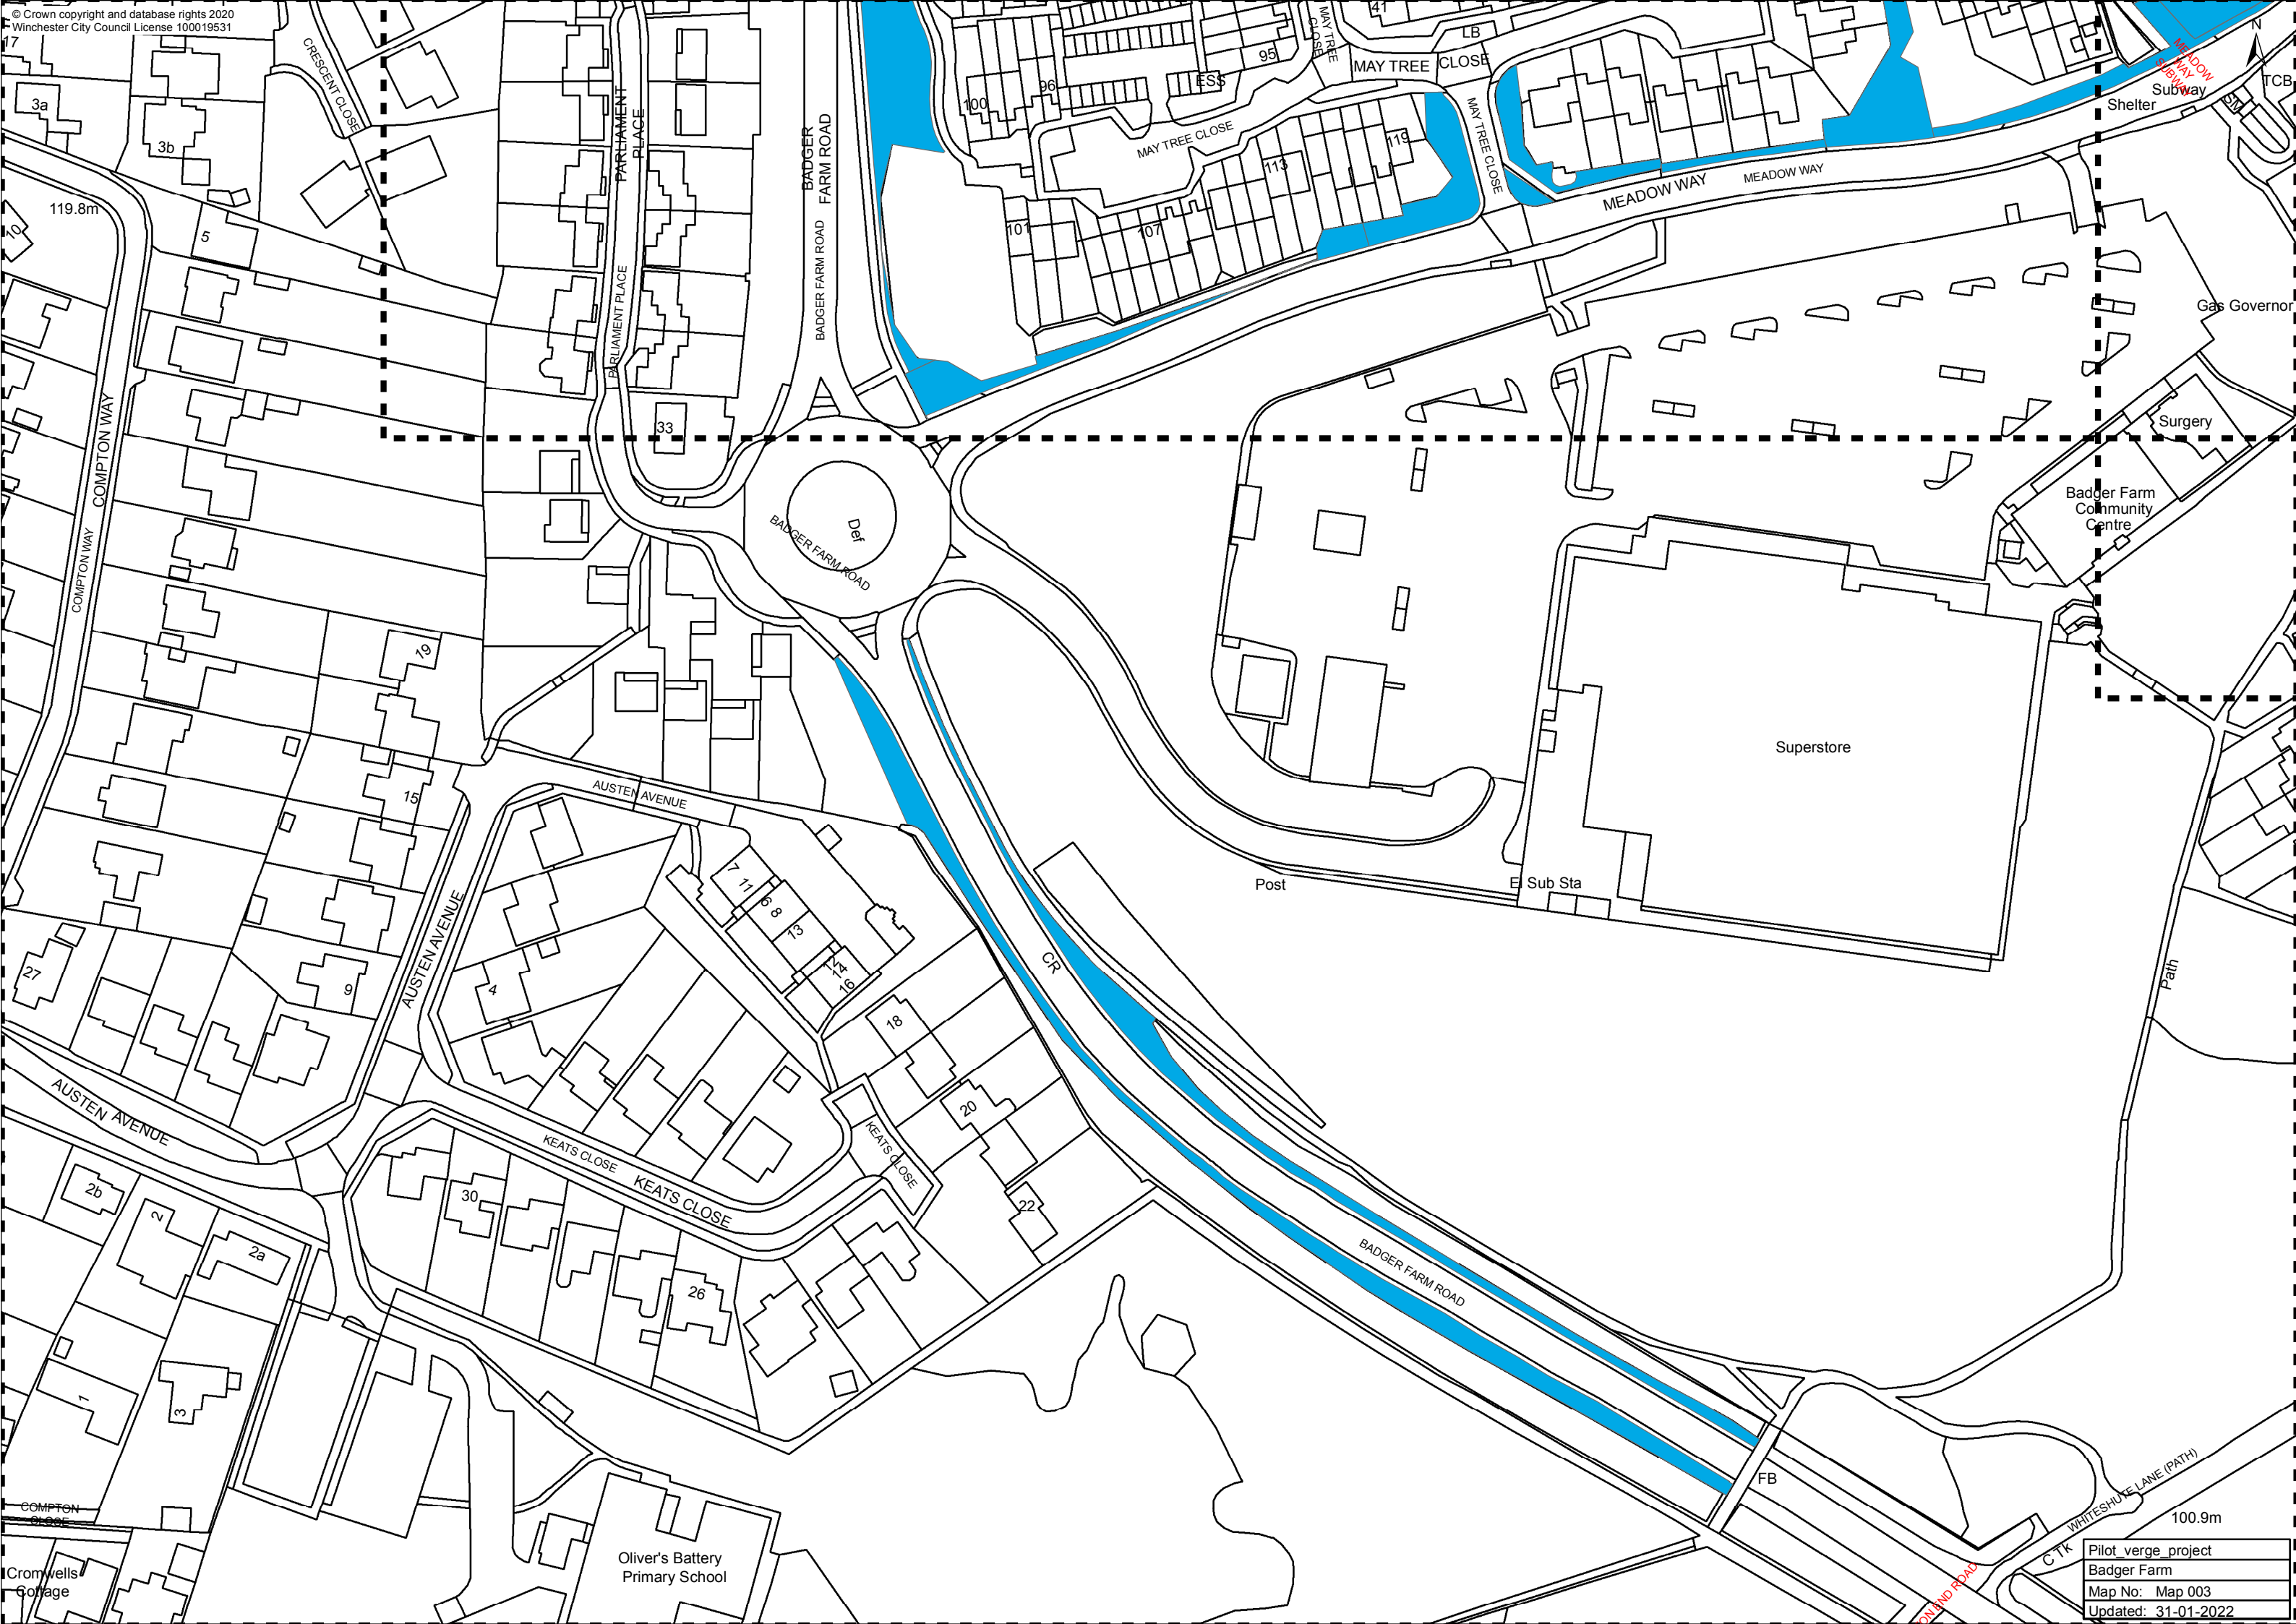

Badger Farm Pilot verge project

Legend

- Two cuts a year
- Four cuts a year

Pilot verge project
Badger Farm
Map No: Map 003
Updated: 31-01-2022

Pilot verge project
Badger Farm
Map No: Map 004
Updated: 31-01-2022