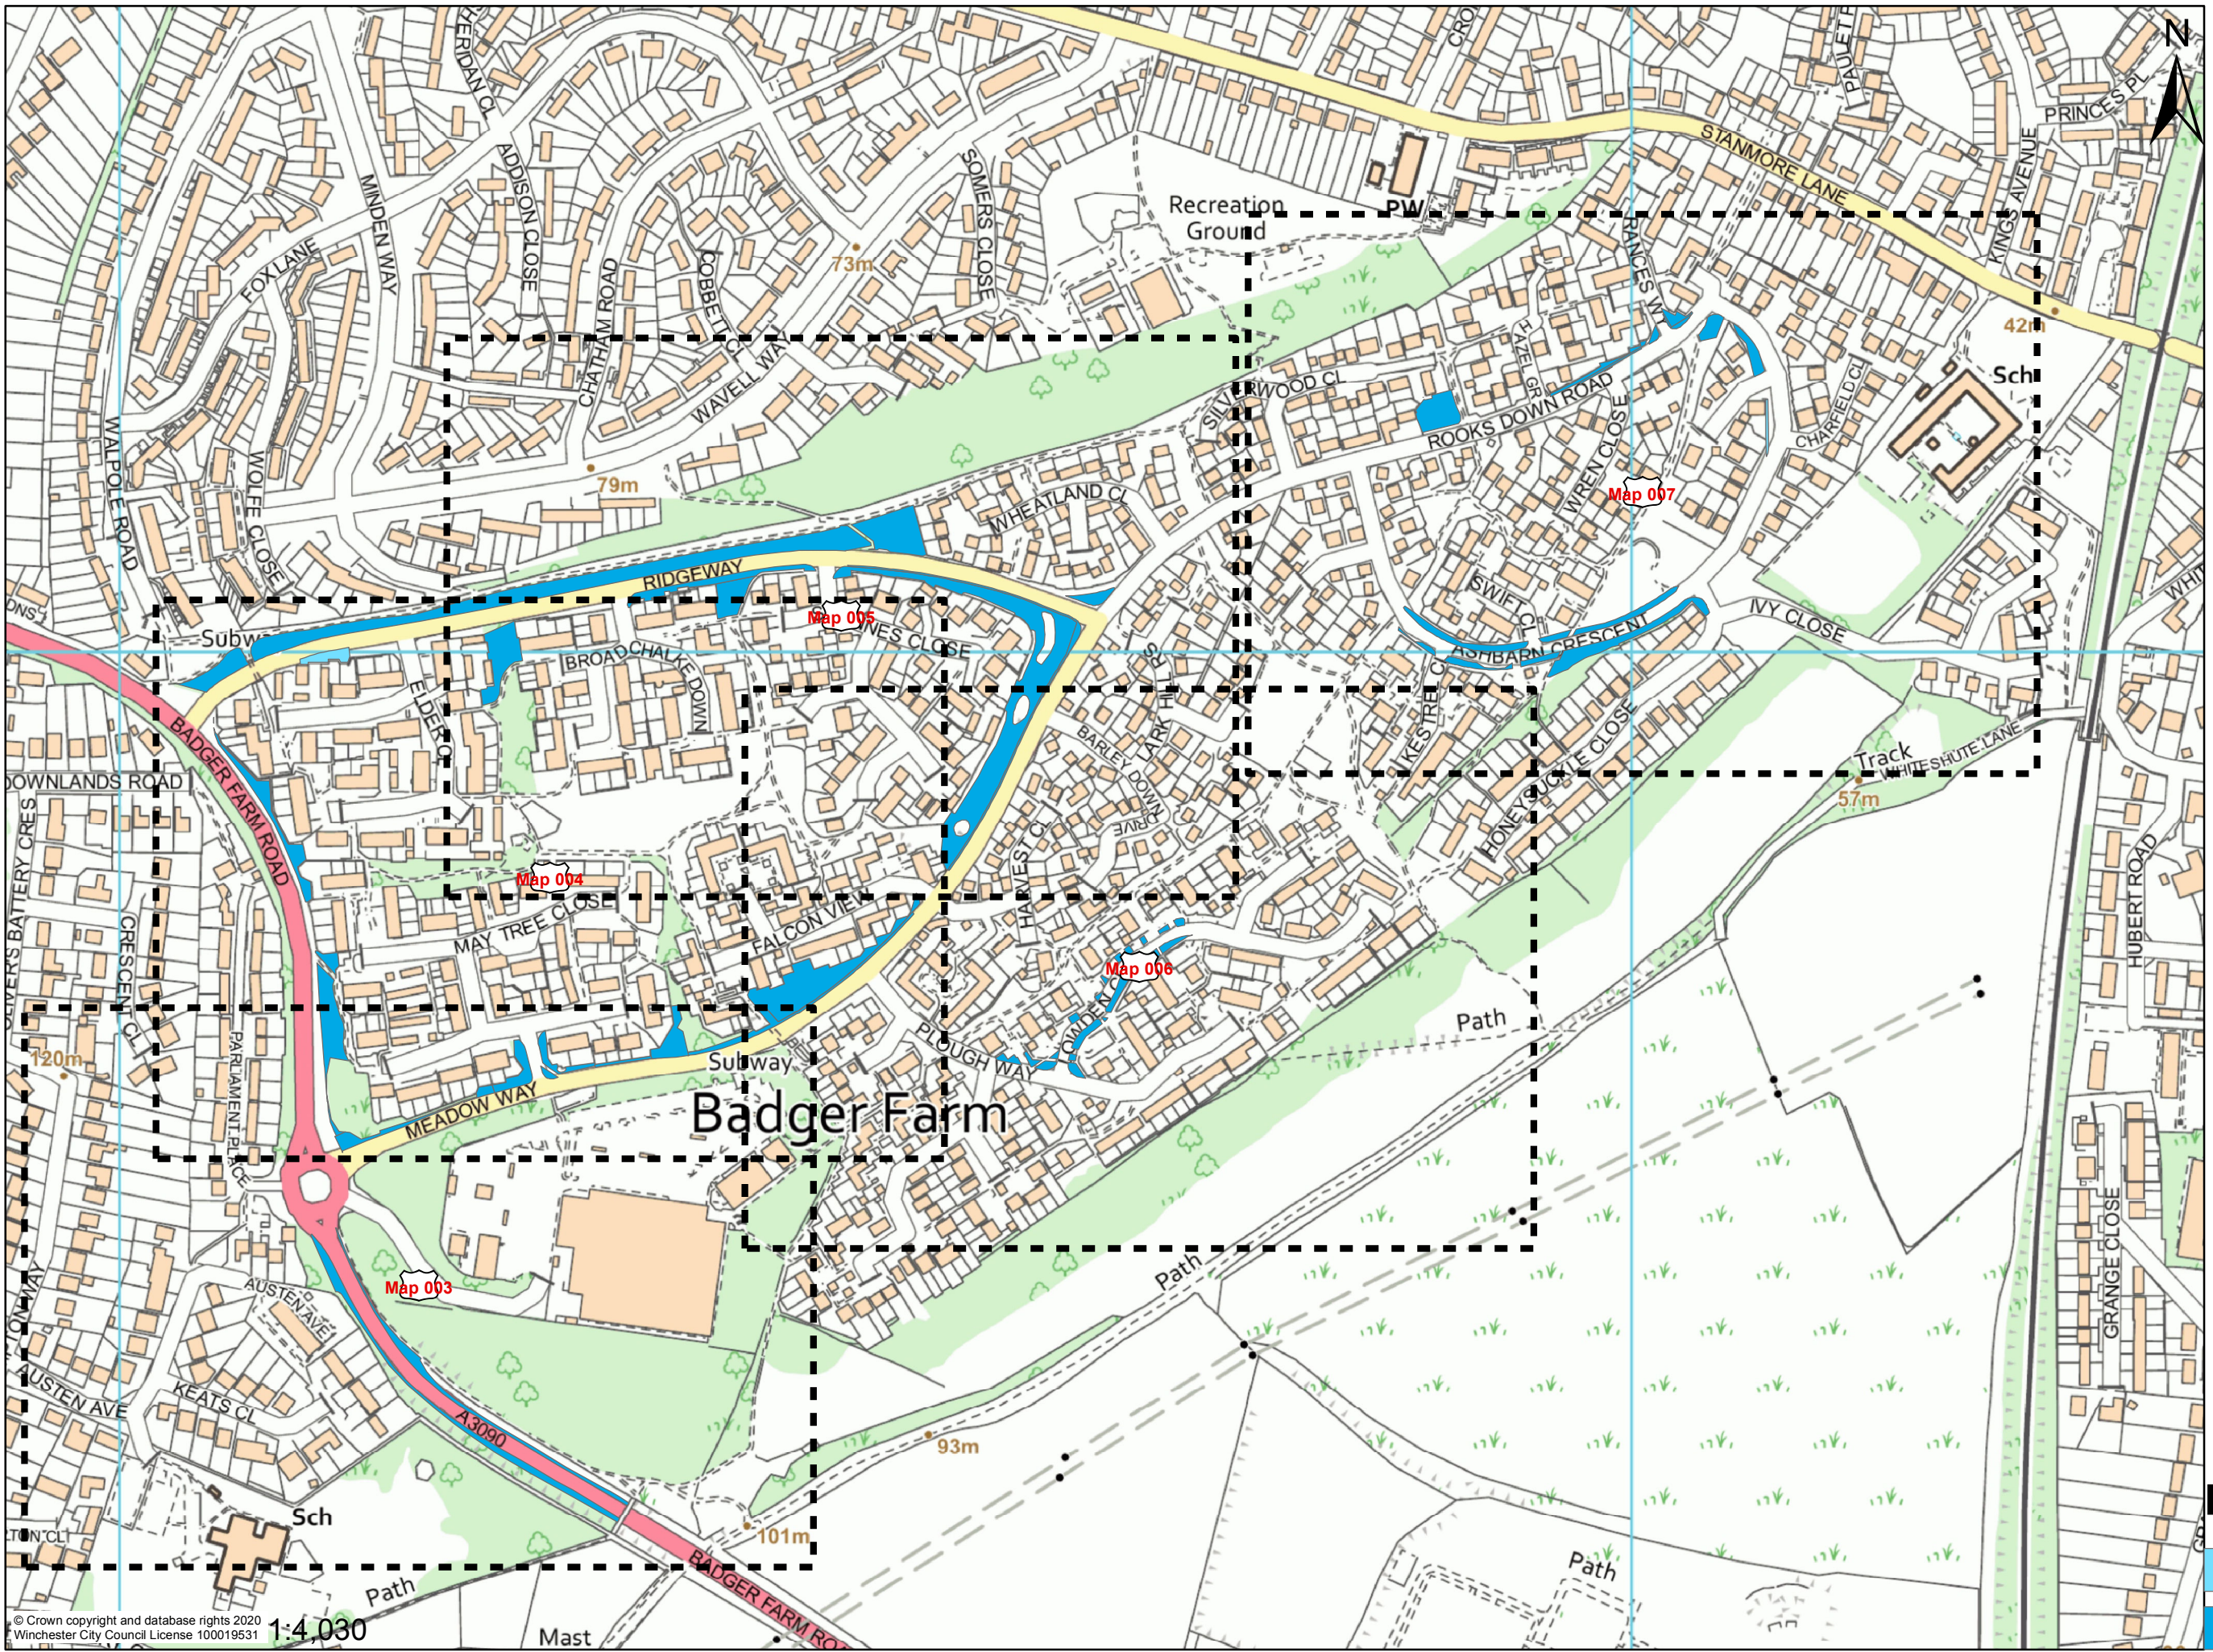

Badger Farm Pilot verge project

Legend

- Two cuts a year
- Four cuts a year

Pilot verge project
Badger Farm
Map No: Map 003
Updated: 31-01-2022

Pilot verge project
Badger Farm
Map No: Map 004
Updated: 31-01-2022