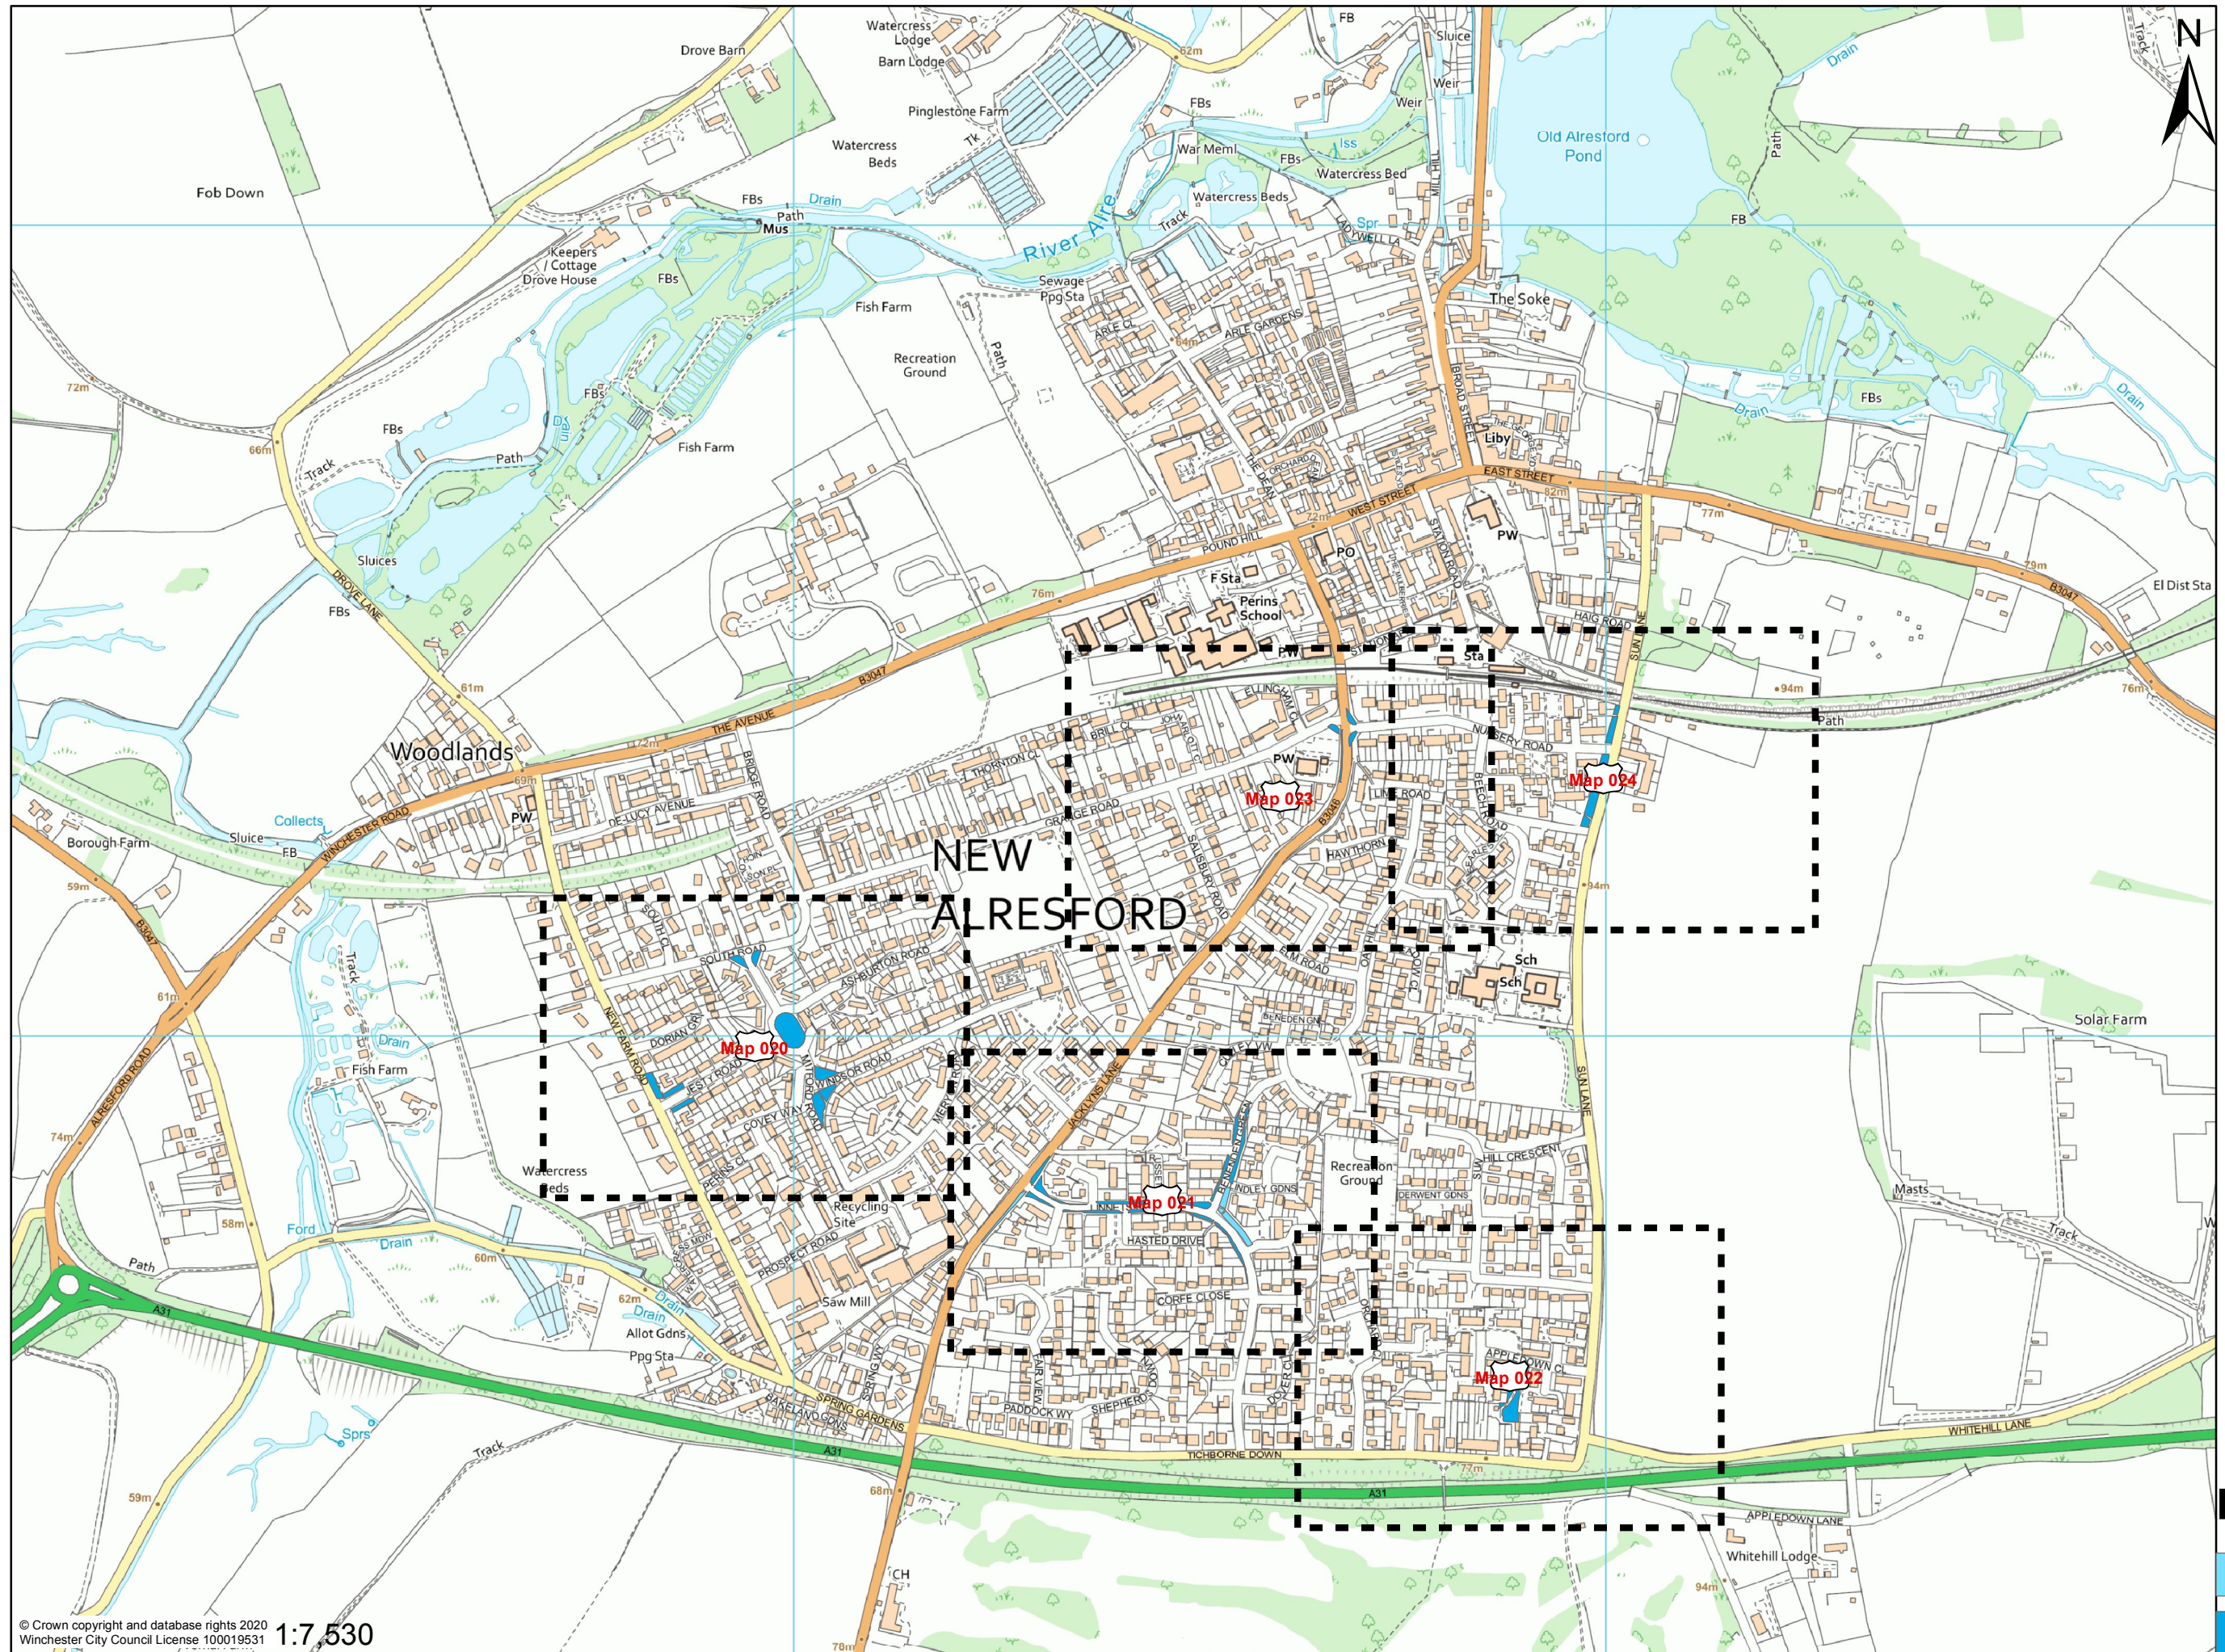

New Alresford Pilot verge project

Legend

-  Two cuts a year
-  Four cuts a year

Perins
School
A Community
Sports
College
(secondary)