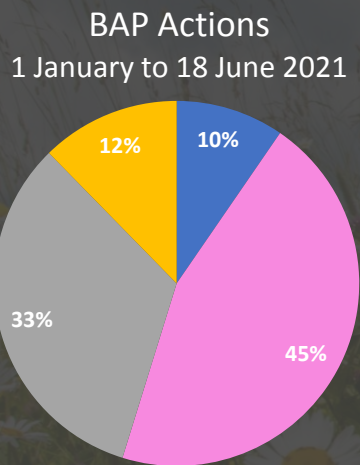

WINCHESTER CITY COUNCIL

BIODIVERSITY ACTION PLAN UPDATE JUNE 2021

■ Completed ■ Progressing well ■ Progressing ■ Not started

 Formed a Biodiversity Grass Management Steering Group. Together with Hampshire Highways, Idverde and community groups we are reducing the number of times we cut road verges in our two pilot areas to benefit bees, butterflies and other wildlife.

 Carried out the first biodiversity surveys of 2021. Lots of lovely Lizards at Whiteshute Ridge as well as smooth newts and great diving beetles at our reserve in Greenacres, Otterbourne

 Installed 34 swift boxes in Winnall and Weeke to provide more nesting sites for a species which has declined in recent years. This is in addition to our biodiversity re-roofing project which has seen hundreds of bird boxes go up on council properties over the last 3 years.