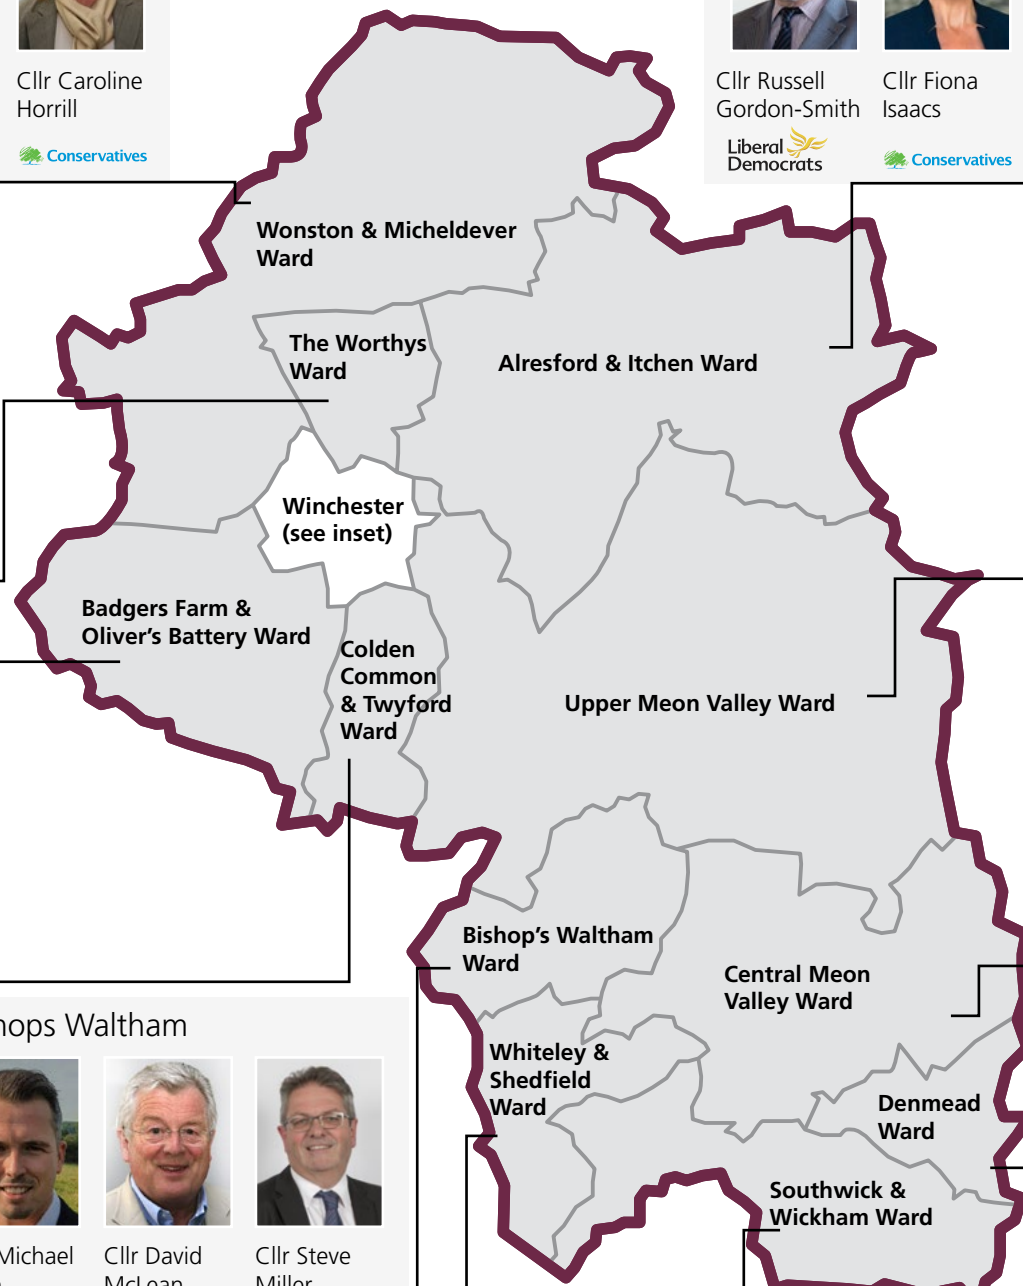

Upper Meon Valley

Badger Farm & Oliver's Battery

Central Meon Valley

Colden Common & Twyford

Bishops Waltham

Cllr Michael Kurn
Cllr David McLean
Cllr Steve Miller
Conservatives Conservatives Conservatives

Denmead

Whiteley & Shedfield

Southwick & Wickham

St Bartholomew

St Paul

St Luke

St Michael