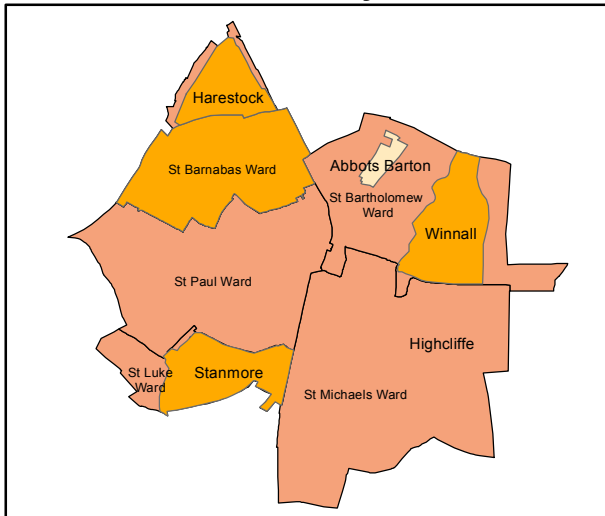

Winchester City Area

COMMUNITY PLANNING IN WINCHESTER