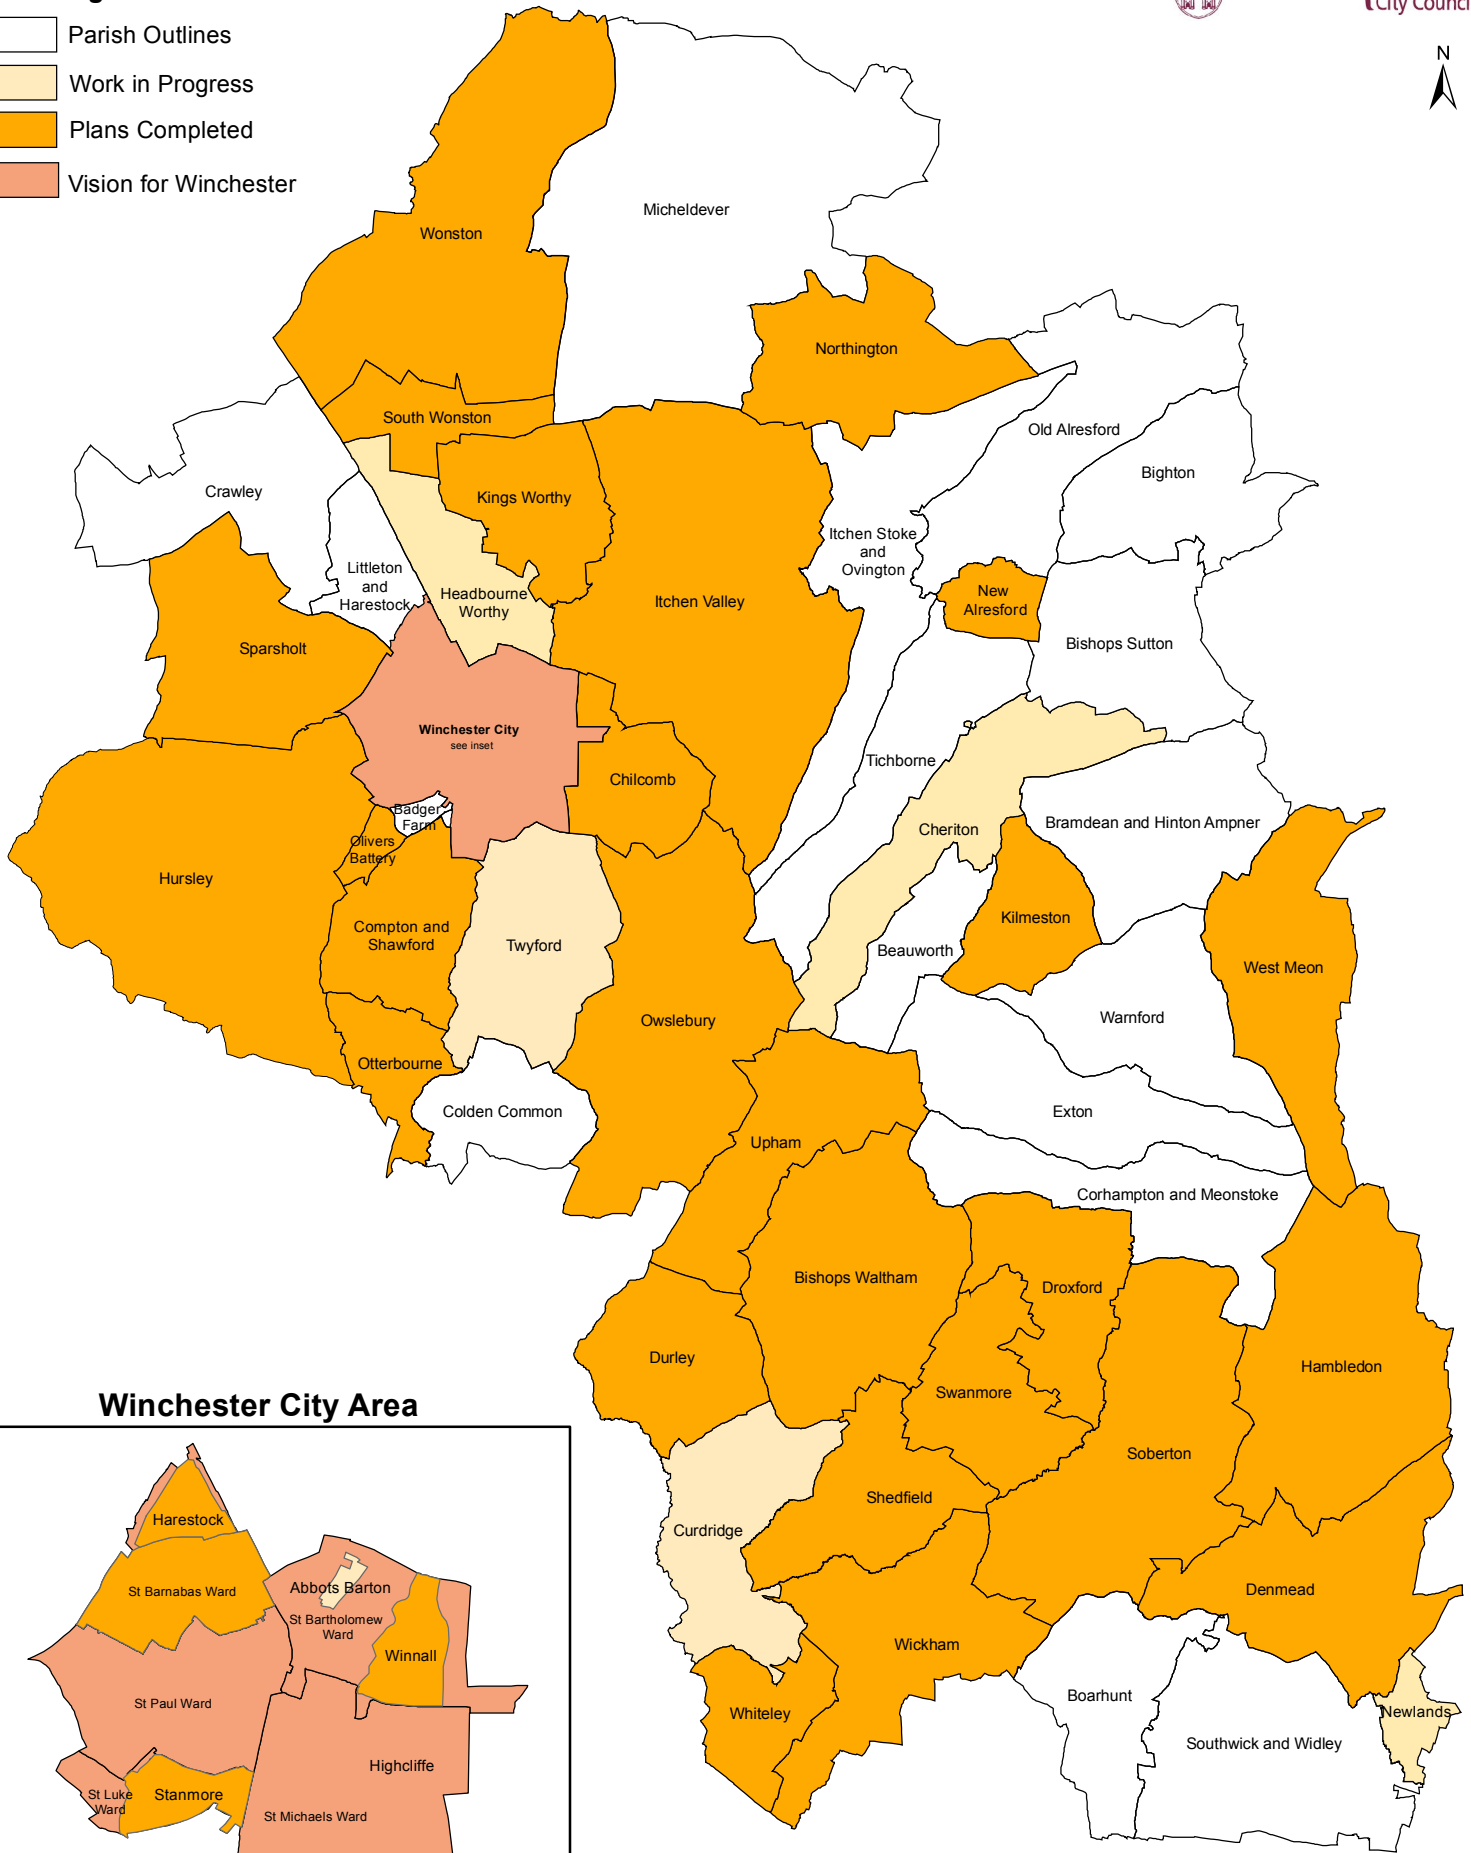

Legend

- Parish Outlines
- Work in Progress
- Plans Completed
- Vision for Winchester