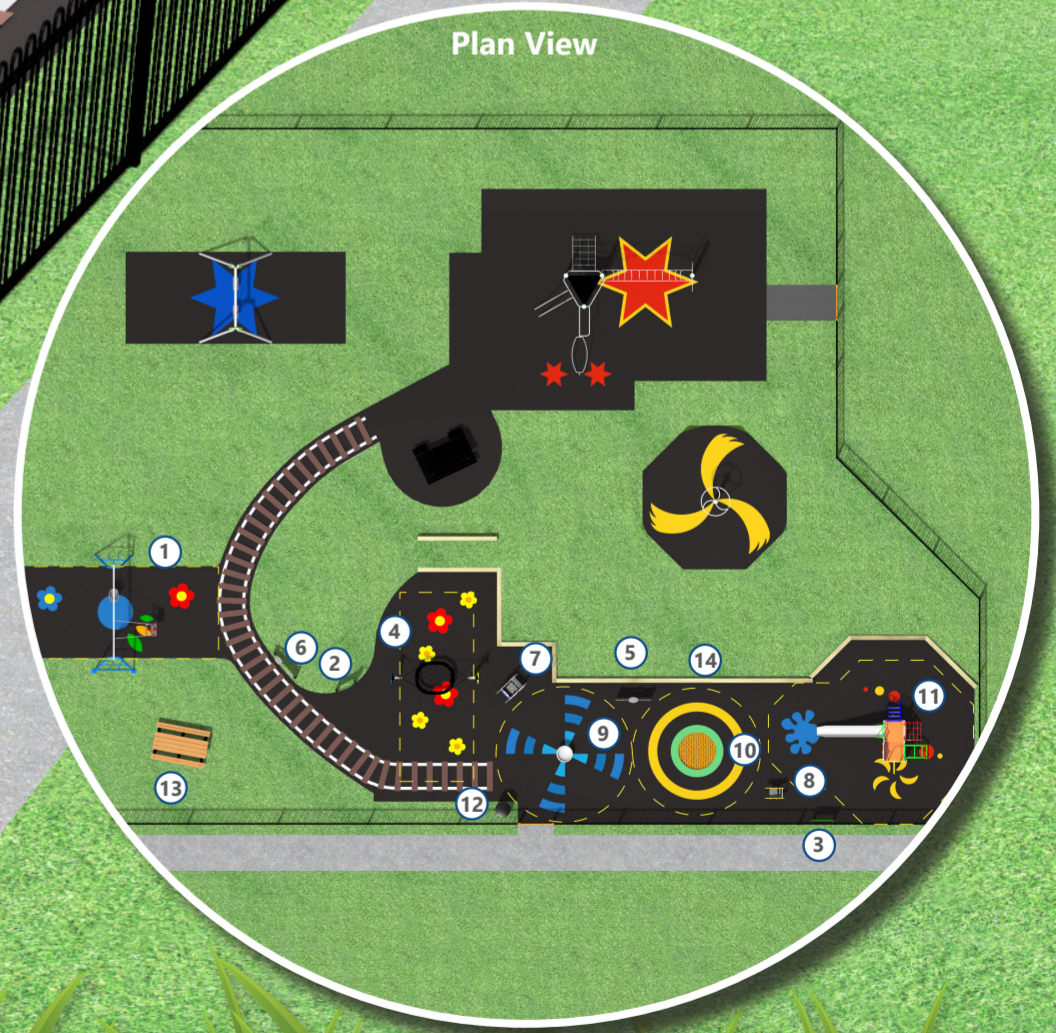

Thurmond Crescent Play Area

Winchester

- Equipment Product Key:**
1. Toddler Cradle Swing
 2. Activity Panel
 3. Activity Panel
 4. Toddler Basket Swing
 5. Train Ticket Office
 6. Train Station Shop
 7. Train Spring Rocker
 8. Bee Spring Rocker
 9. Spinning Bowl
 10. Trampoline 175
 11. Multi Play Tower
 12. Litter Bin
 13. Park Bench (to be supplied by others)
 14. New Landscape Sleeper Wall
- Safety Surfacing:**
 Black Wet Pour
 Colour Wet Pour Graphics