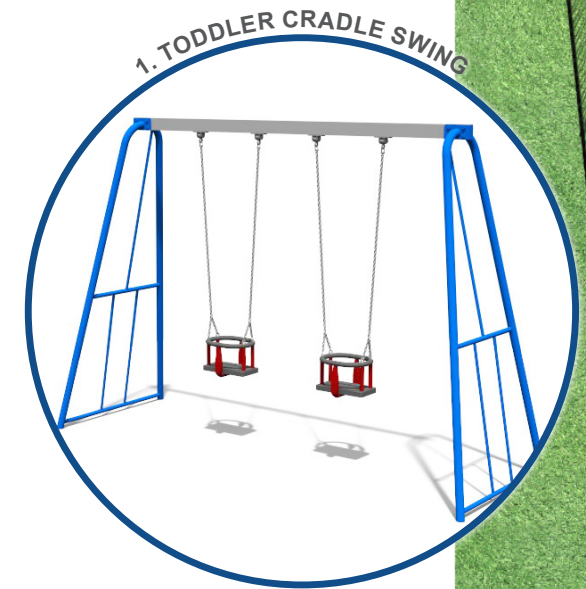

Thurmond Crescent Play Area

General Notes

Thurmond Crescent
Play Area
Winchester

Equipment Product Key:

1. Toddler Cradle Swing
2. 3 In A Row Panel
3. Noughts & Crosses Panel
4. Toddler Basket Swing
5. Train Ticket Office
6. Train Station Shop
7. Train Spring Rocker
8. Bee Spring Rocker
9. Spinning Bowl
10. Trampoline 175
11. Multi Play Tower
12. Litter Bin
13. Park Bench (to be supplied by others)
14. New Landscape Sleeper Wall

Safety Surfacing:

- Black Wet Pour
- Colour Wet Pour
- Graphics

Rev	Details	Date	Initial

Drawing No. VP_013	Drawn by JE
Date 27/01/2021	Checked by
Scale 1:100@A2	Revision R1

Vita Play Limited
Woodhams Farm New Barn
Off Springvale Road, Kings Worthy,
Winchester, SO23 7LB

Tel: 01962 620874
E-mail: info@vitaplay.co.uk