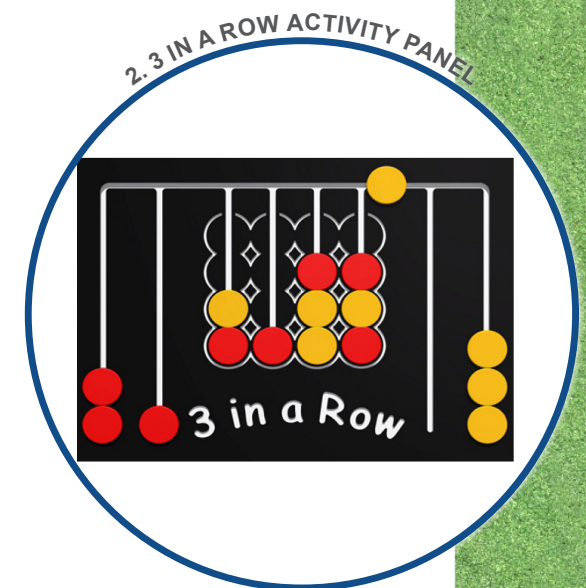

Thurmond Crescent Play Area

General Notes

Thurmond Crescent
Play Area
Winchester

Equipment Product Key:

1. Toddler Cradle Swing
2. 3 In A Row Panel
3. Noughts & Crosses Panel
4. Toddler Basket Swing
5. Train Ticket Office
6. Train Station Shop
7. Train Spring Rocker
8. Bee Spring Rocker
9. Spinning Bowl
10. Trampoline 175
11. Multi Play Tower
12. Litter Bin
13. Park Bench (to be supplied by others)
14. New Landscape Sleeper Wall

Safety Surfacing:

- Black Wet Pour
- Colour Wet Pour
- Graphics

Rev	Details	Date	Initial

Drawing No. VP_013	Drawn by JE
Date 27/01/2021	Checked by
Scale 1:100@A2	Revision R1

Vita Play Limited
Woodhams Farm New Barn
Off Springvale Road, Kings Worthy,
Winchester, SO23 7LB

Tel: 01962 620874
E-mail: info@vitaplay.co.uk