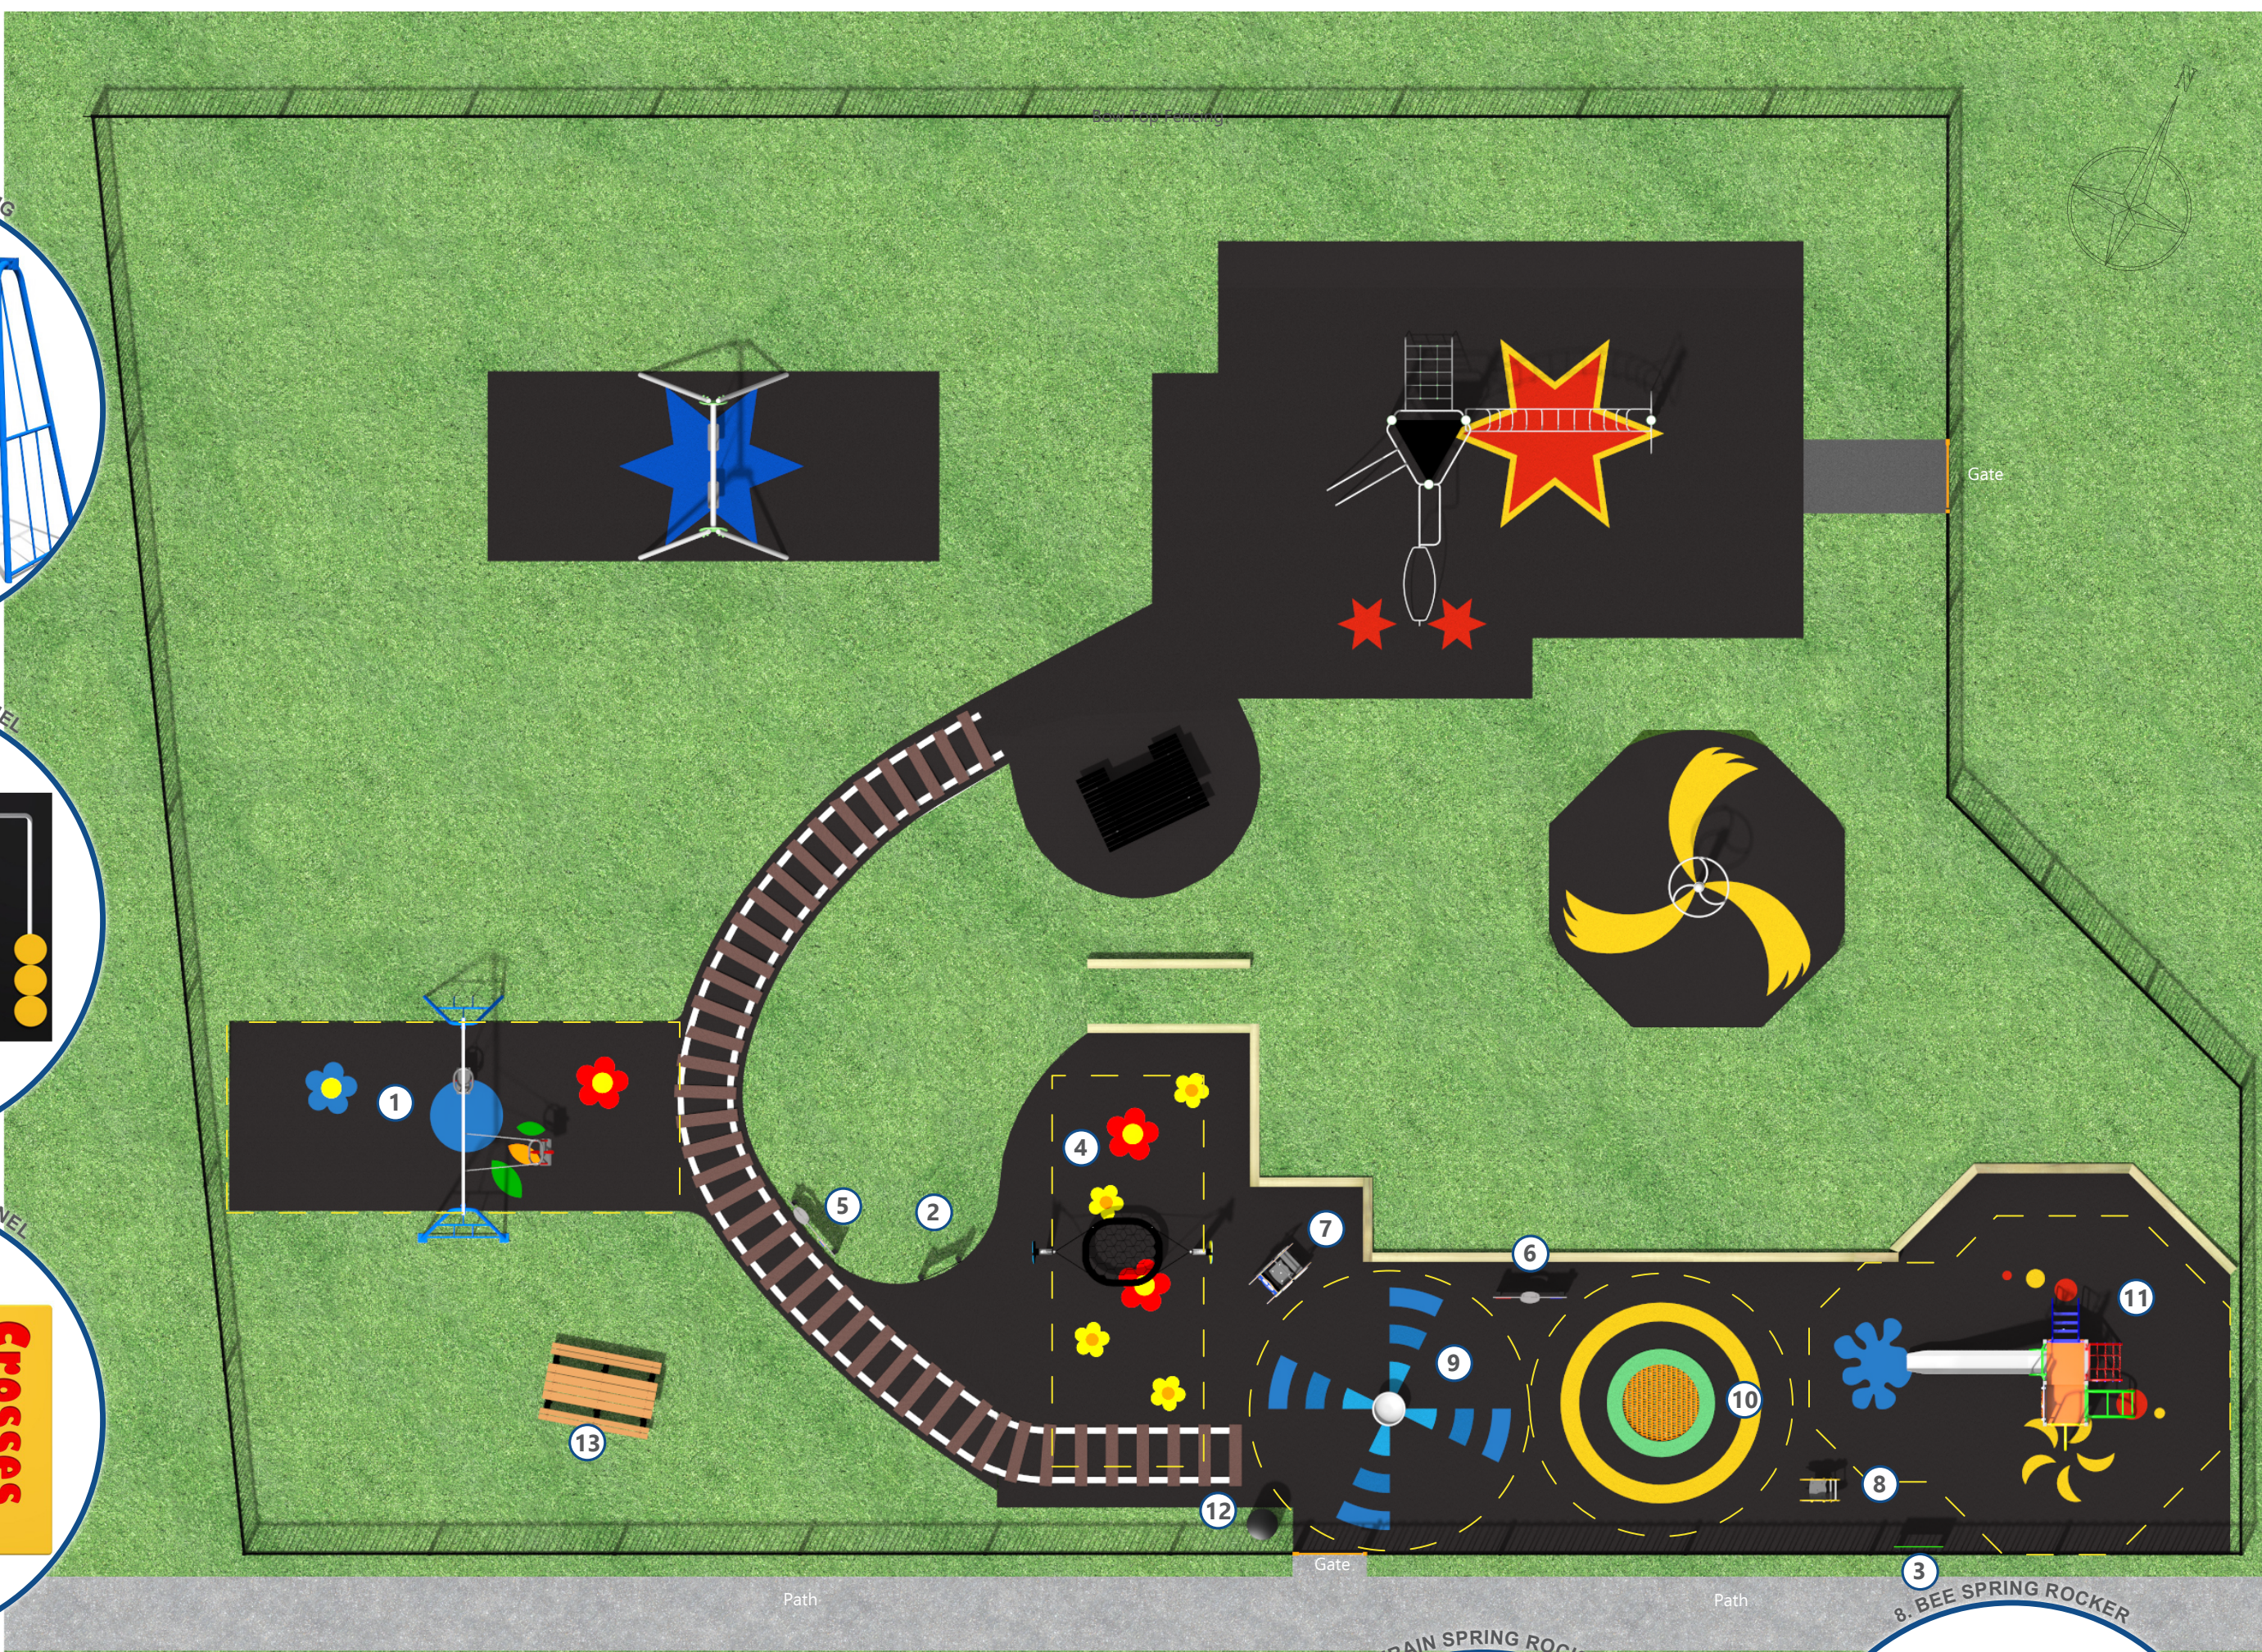

Thurmond Crescent Play Area

General Notes

Thurmond Crescent
Play Area
Winchester

Equipment Product Key:

1. Toddler Cradle Swing
2. 3 In A Row Panel
3. Noughts & Crosses Panel
4. Toddler Basket Swing
5. Train Ticket Office
6. Train Station Shop
7. Train Spring Rocker
8. Bee Spring Rocker
9. Spinning Bowl
10. Trampoline 175
11. Multi Play Tower
12. Litter Bin
13. Park Bench (to be supplied by others)
14. New Landscape Sleeper Wall

Safety Surfacing:

- Black Wet Pour
- Colour Wet Pour
- Graphics

Rev	Details	Date	Initial

Drawing No. VP_013	Drawn by JE
Date 27/01/2021	Checked by
Scale 1:100@A2	Revision R1

Vita Play Limited
Woodhams Farm New Barn
Off Springvale Road, Kings Worthy,
Winchester, SO23 7LB

Tel: 01962 620874
E-mail: info@vitaplay.co.uk