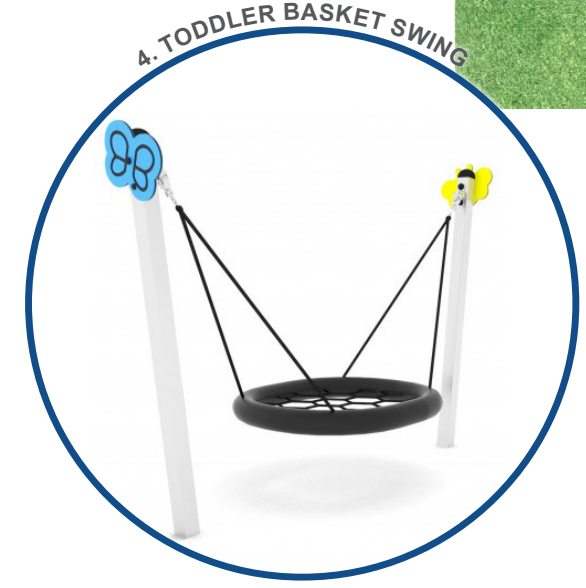

Thurmond Crescent Play Area

General Notes

Thurmond Crescent
Play Area
Winchester

Equipment Product Key:

1. Toddler Cradle Swing
2. 3 In A Row Panel
3. Noughts & Crosses Panel
4. Toddler Basket Swing
5. Train Ticket Office
6. Train Station Shop
7. Train Spring Rocker
8. Bee Spring Rocker
9. Spinning Bowl
10. Trampoline 175
11. Multi Play Tower
12. Litter Bin
13. Park Bench (to be supplied by others)
14. New Landscape Sleeper Wall

Safety Surfacing:

- Black Wet Pour
- Colour Wet Pour
- Graphics

Rev	Details	Date	Initial

Drawing No. VP_013	Drawn by JE
Date 27/01/2021	Checked by
Scale 1:100@A2	Revision R1

Vita Play Limited
Woodhams Farm New Barn
Off Springvale Road, Kings Worthy,
Winchester, SO23 7LB

Tel: 01962 620874
E-mail: info@vitaplay.co.uk