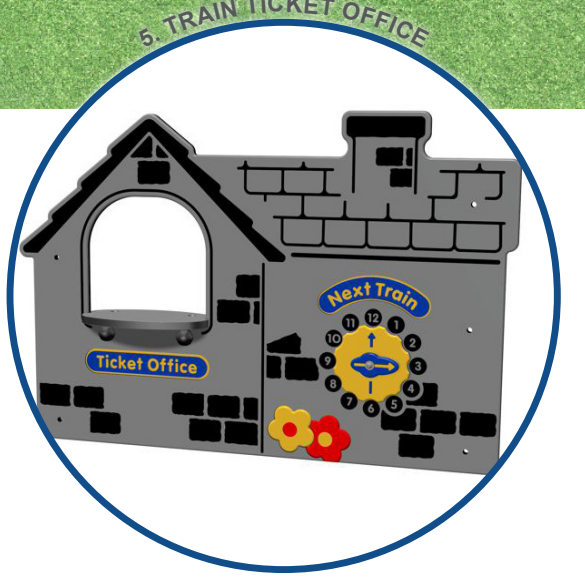

Thurmond Crescent Play Area

General Notes

Thurmond Crescent
Play Area
Winchester

Equipment Product Key:

1. Toddler Cradle Swing
2. 3 In A Row Panel
3. Noughts & Crosses Panel
4. Toddler Basket Swing
5. Train Ticket Office
6. Train Station Shop
7. Train Spring Rocker
8. Bee Spring Rocker
9. Spinning Bowl
10. Trampoline 175
11. Multi Play Tower
12. Litter Bin
13. Park Bench (to be supplied by others)
14. New Landscape Sleeper Wall

Safety Surfacing:

- Black Wet Pour
- Colour Wet Pour
- Graphics

Rev	Details	Date	Initial

Drawing No. VP_013	Drawn by JE
Date 27/01/2021	Checked by
Scale 1:100@A2	Revision R1

Vita Play Limited
Woodhams Farm New Barn
Off Springvale Road, Kings Worthy,
Winchester, SO23 7LB

Tel: 01962 620874
E-mail: info@vitaplay.co.uk