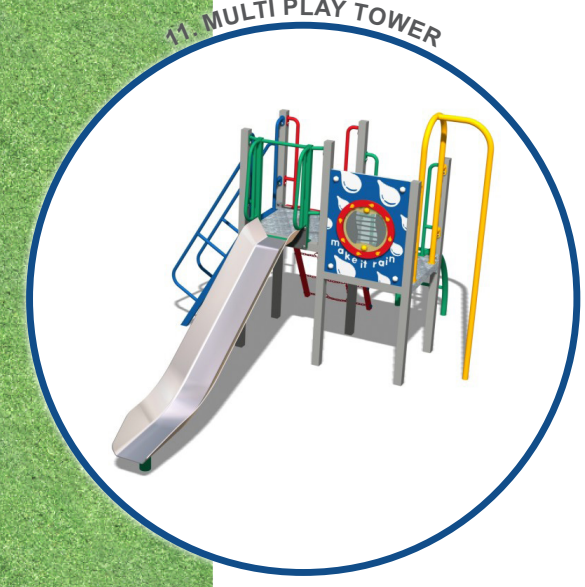

Thurmond Crescent Play Area

General Notes

Thurmond Crescent
Play Area
Winchester

Equipment Product Key:

1. Toddler Cradle Swing
2. 3 In A Row Panel
3. Noughts & Crosses Panel
4. Toddler Basket Swing
5. Train Ticket Office
6. Train Station Shop
7. Train Spring Rocker
8. Bee Spring Rocker
9. Spinning Bowl
10. Trampoline 175
11. Multi Play Tower
12. Litter Bin
13. Park Bench (to be supplied by others)
14. New Landscape Sleeper Wall

Safety Surfacing:

- Black Wet Pour
- Colour Wet Pour
- Graphics

Rev	Details	Date	Initial

Drawing No. VP_013	Drawn by JE
Date 27/01/2021	Checked by
Scale 1:100@A2	Revision R1

Vita Play Limited
Woodhams Farm New Barn
Off Springvale Road, Kings Worthy,
Winchester, SO23 7LB

Tel: 01962 620874
E-mail: info@vitaplay.co.uk