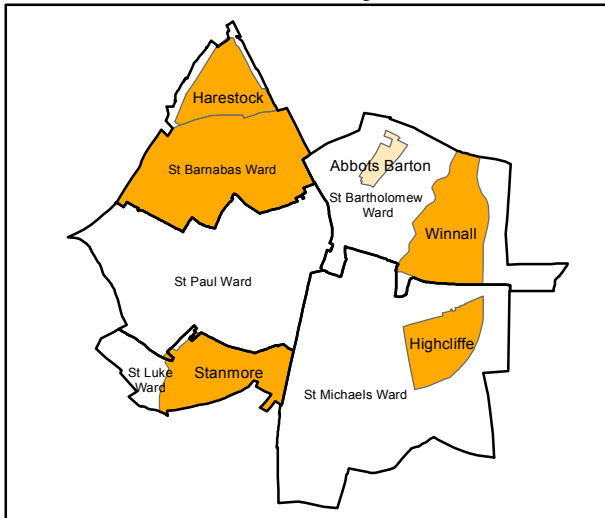

Winchester City Area

COMMUNITY PLANNING IN WINCHESTER