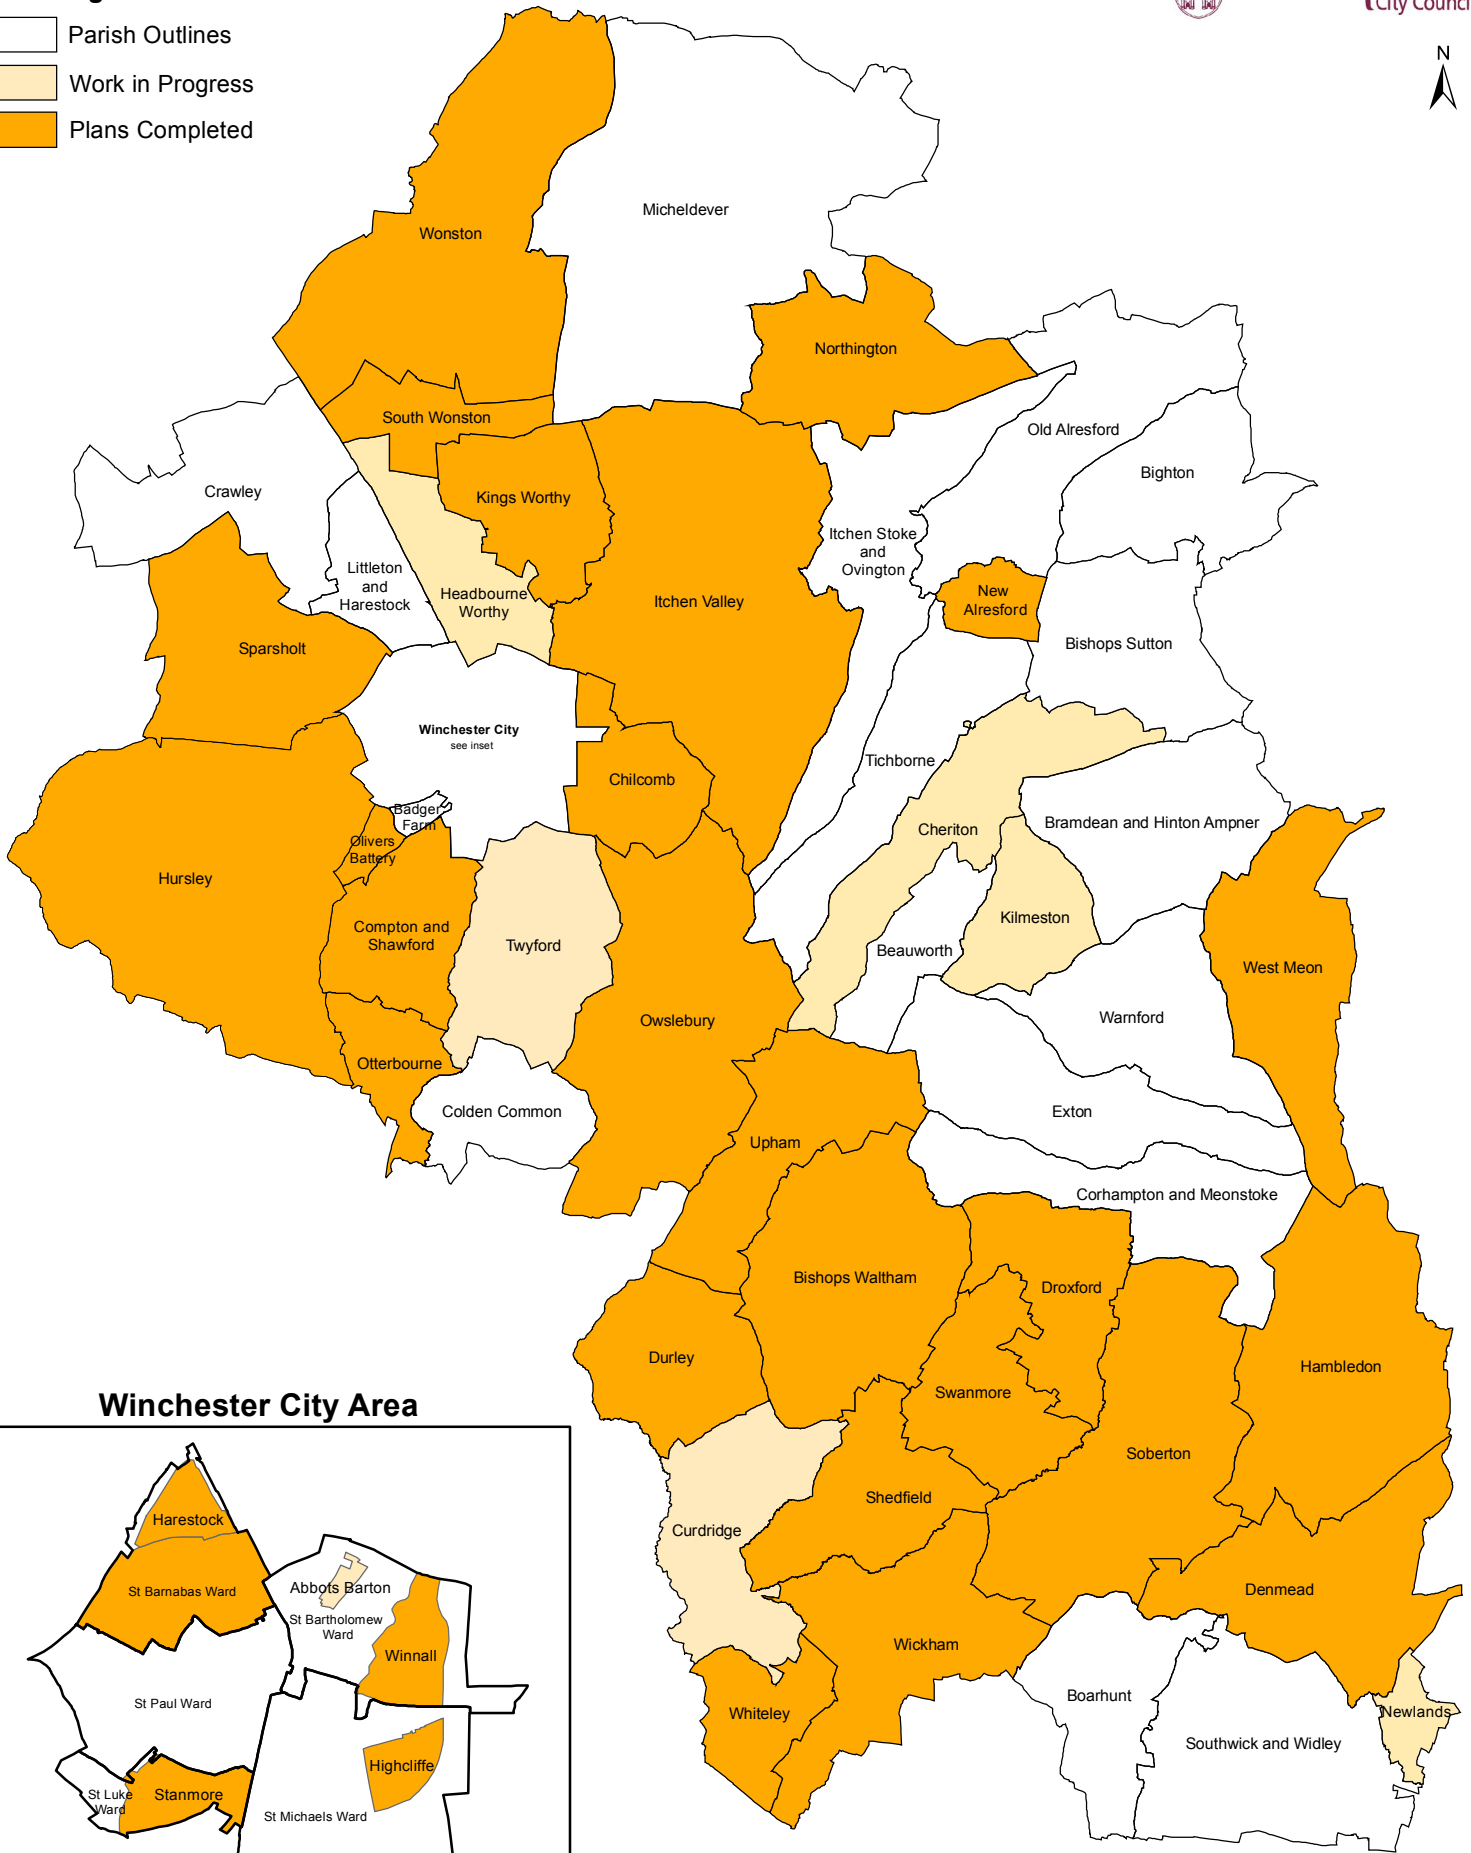

Legend

- Parish Outlines
- Work in Progress
- Plans Completed