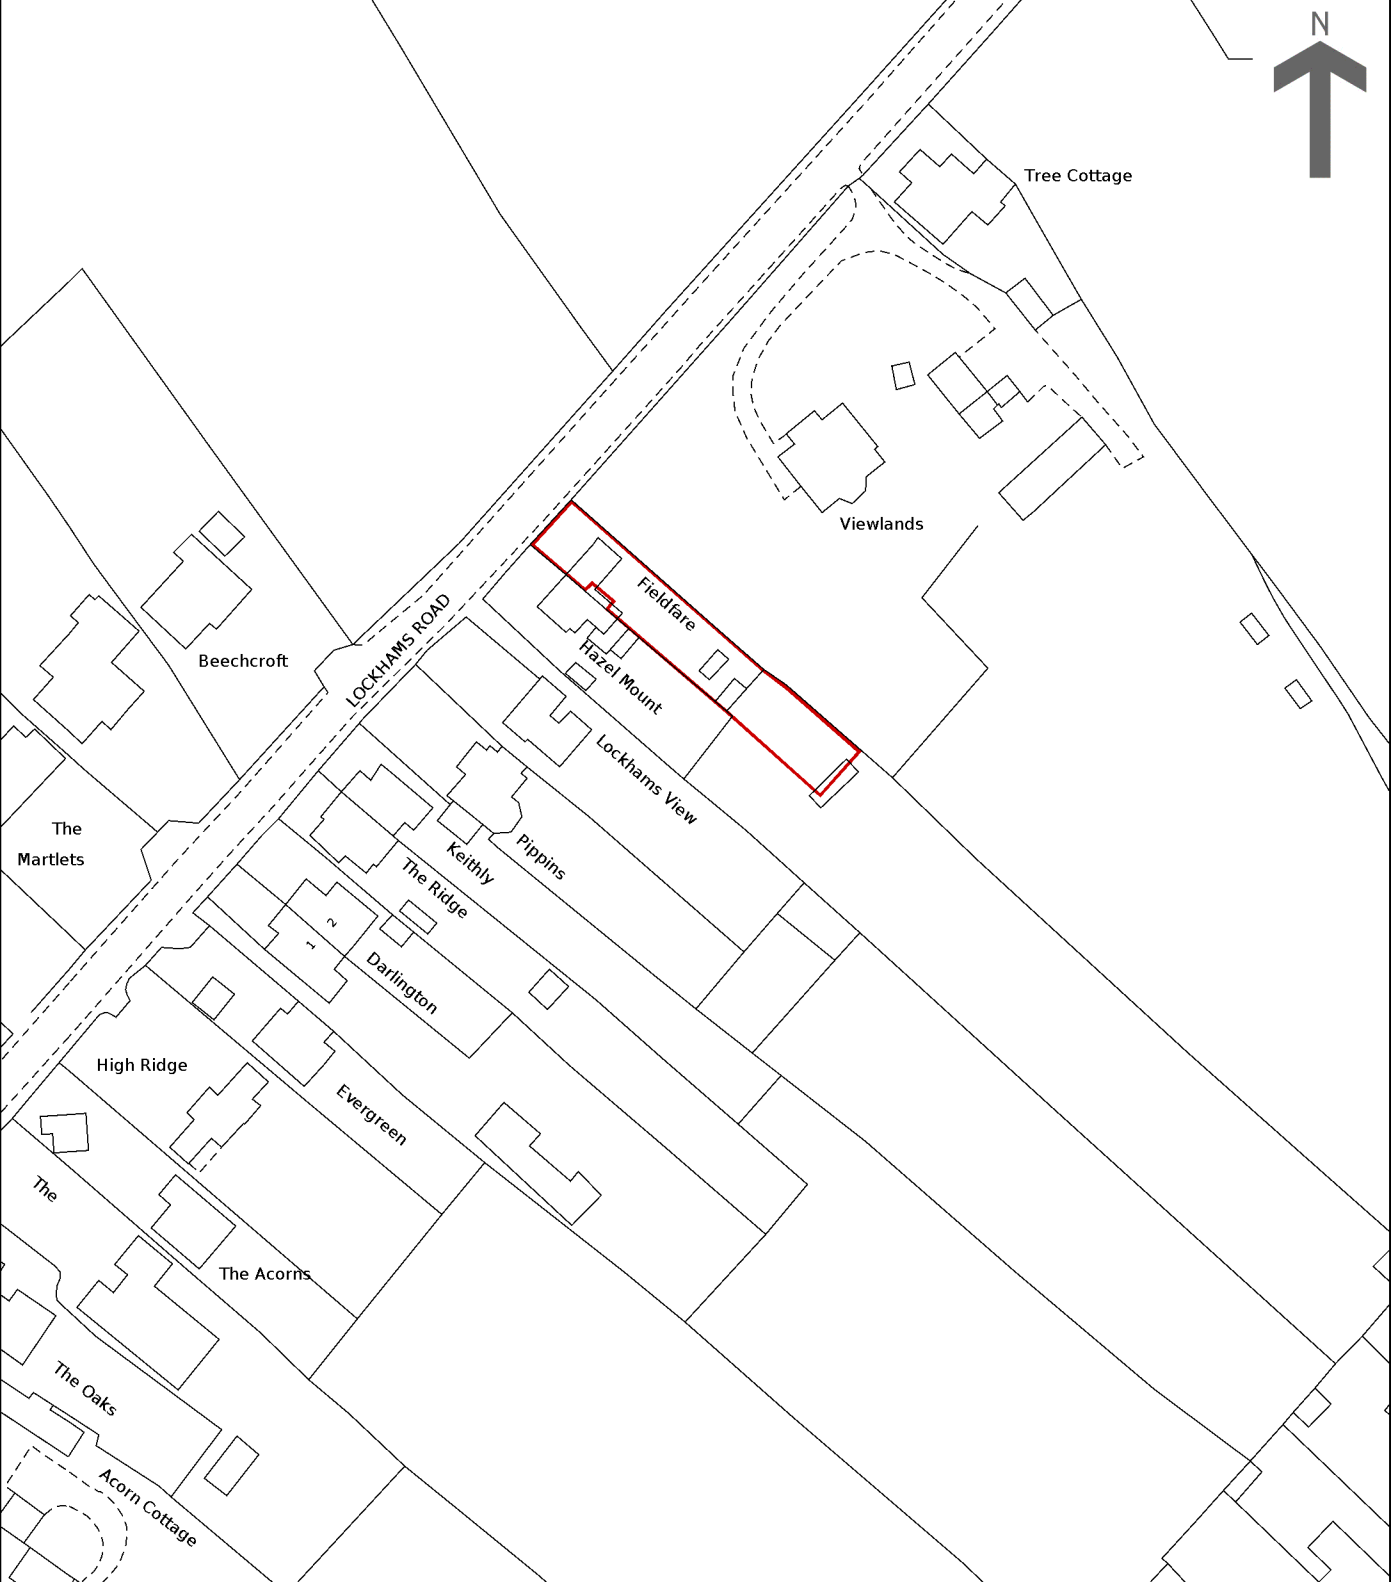

HM Land Registry Current title plan

Title number **HP624702**
Ordnance Survey map reference **SU5313NE**
Scale **1:1250 enlarged from 1:2500**
Administrative area **Hampshire : Winchester**

© Crown Copyright. Produced by HM Land Registry. Reproduction in whole or in part is prohibited without the prior written permission of Ordnance Survey. Licence Number 100026316

This is a print of the view of the title plan obtained from HM Land Registry showing the state of the title plan on 01 July 2020 at 13:07:04. This title plan shows the general position, not the exact line, of the boundaries. It may be subject to distortions in scale. Measurements scaled from this plan may not match measurements between the same points on the ground.