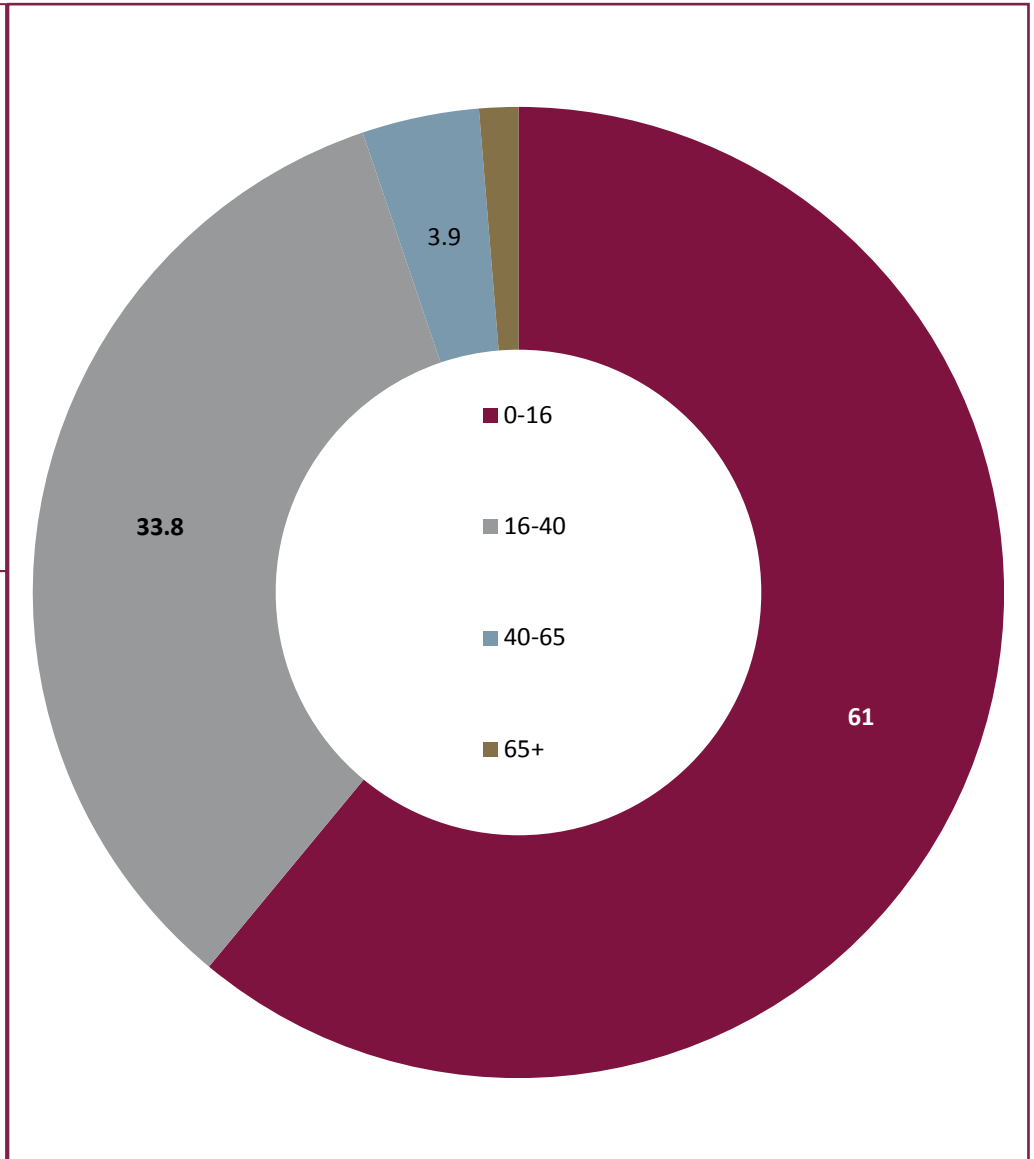

# TEG DOWN MEADS

# KEY FINDINGS: TEG DOWN MEADS

- 🏰 Teg Down Meads was visited 82 times during this survey and a total of 77 people were observed. An average of 0.9 people were present during each site visit, this was 89.8% lower than the overall average of 9.2 visitors per site
- 🏰 94.8% of visitors were aged 40 or under
  - 🏰 The 0-16 year old demographic made up 61.0% of the visitor numbers
  - 🏰 The main activities for 0-16 were using the play area (71.7%) and playing in the open space (66.7%)
- 🏰 77.9% of visitors go to Teg Down Meads to use the play area
- 🏰 The busiest day of the week was Saturday
  - 🏰 39.0% of visits were on a Saturday. An average of 1.5 visitors were on site during each survey visit that took place on a Saturday
- 🏰 The quietest days of the week were Wednesdays and Fridays
  - 🏰 7.8% of visits were on a Wednesday. An average of 0.5 visitors were on site during each survey visit that took place on a Wednesday
  - 🏰 7.8 of visits were on a Friday. An average of 0.4 visitors were on site during each survey visit that took place on a Friday
- 🏰 Usage of the recreation ground increases in the autumn months
  - 🏰 45.5% of visits to Teg Down Meads took place in the autumn compared to 27.3% in the summer, 23.4% in the spring and 3.9% in the winter

# TEG DOWN MEADS: AGE