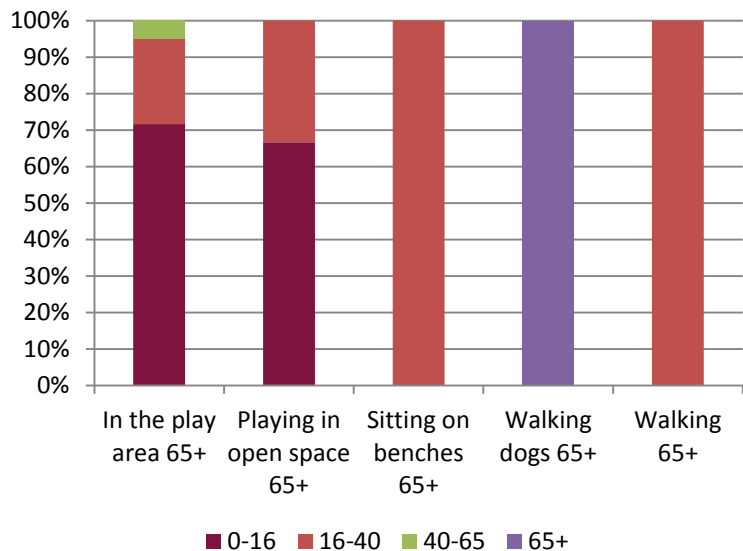

TEG DOWN MEADS: AGE