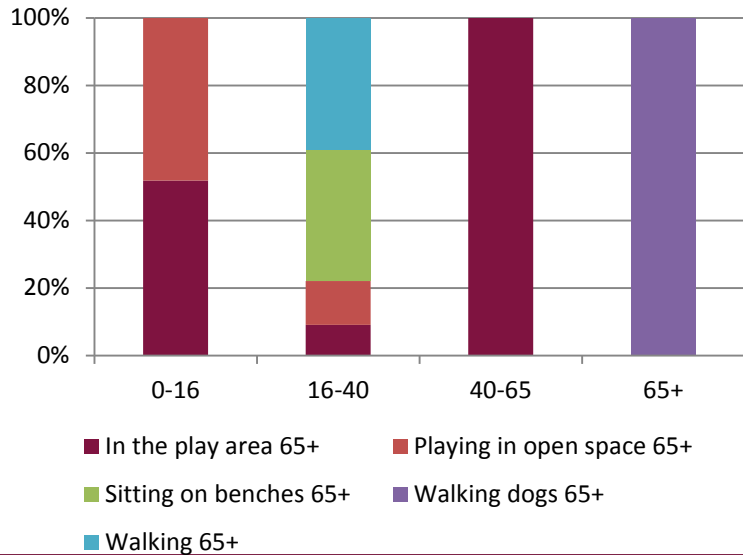

TEG DOWN MEADS: AGE