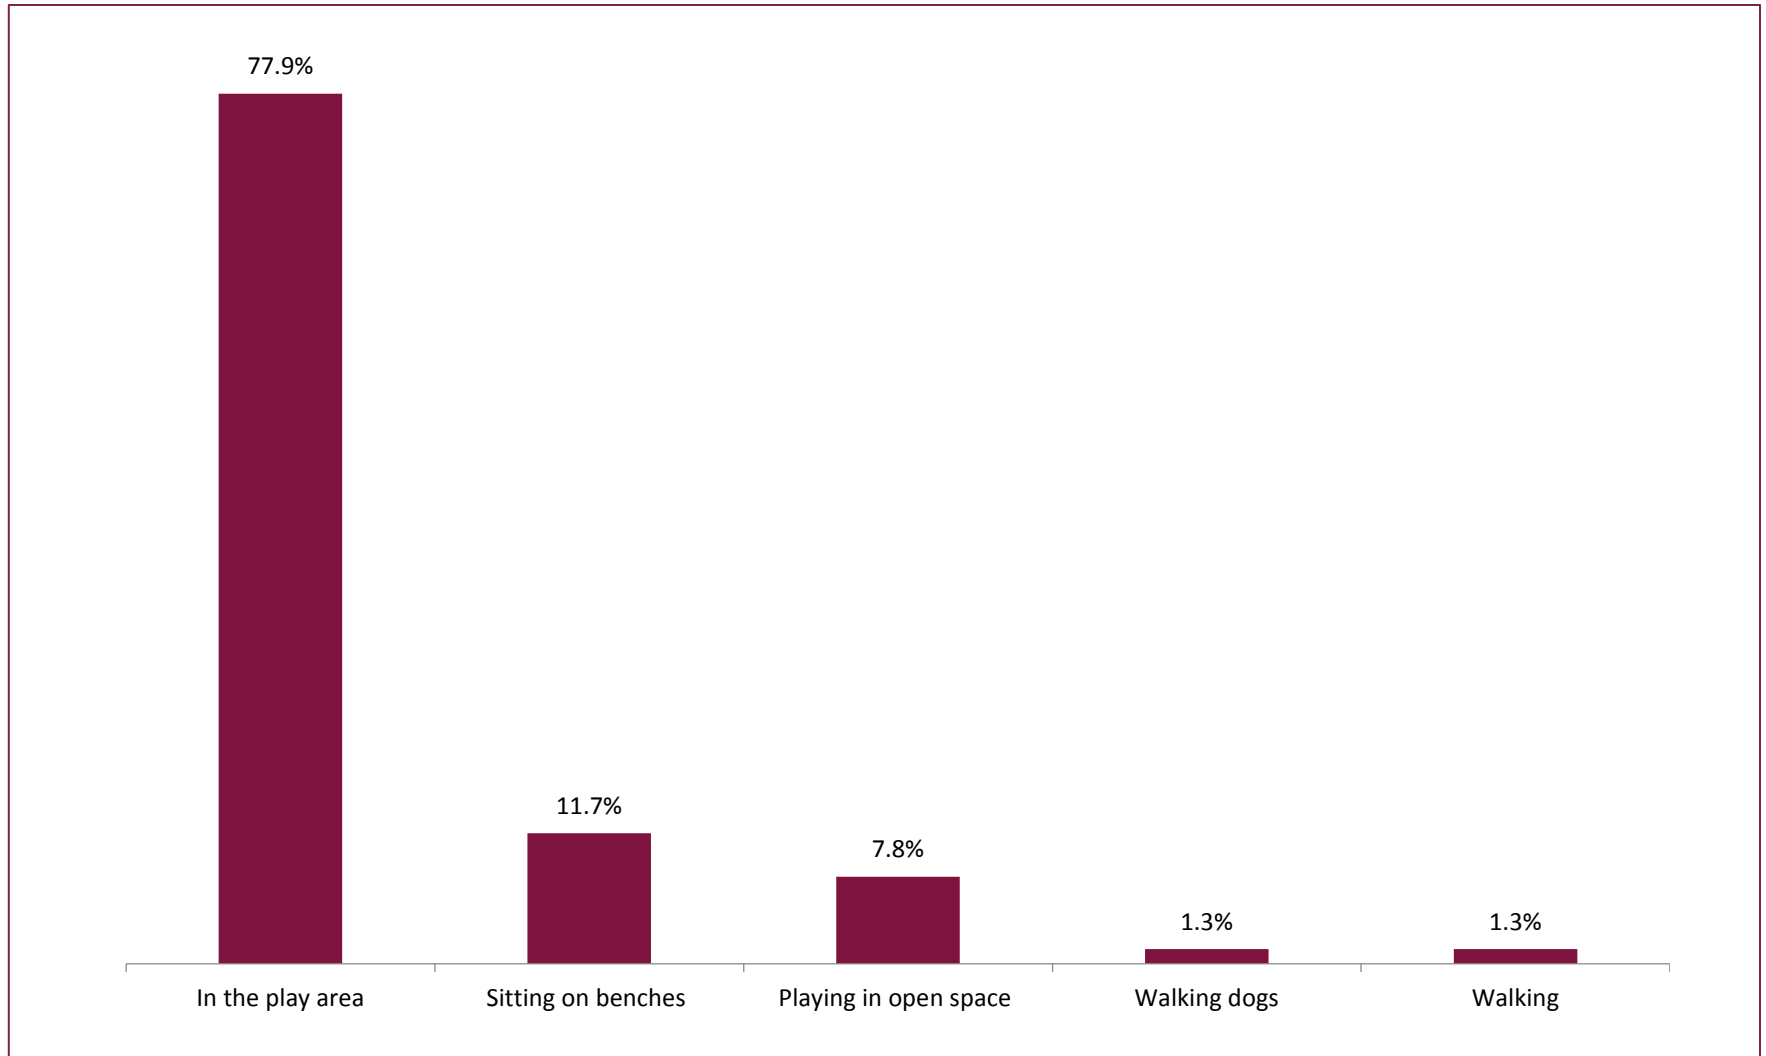

TEG DOWN MEADS