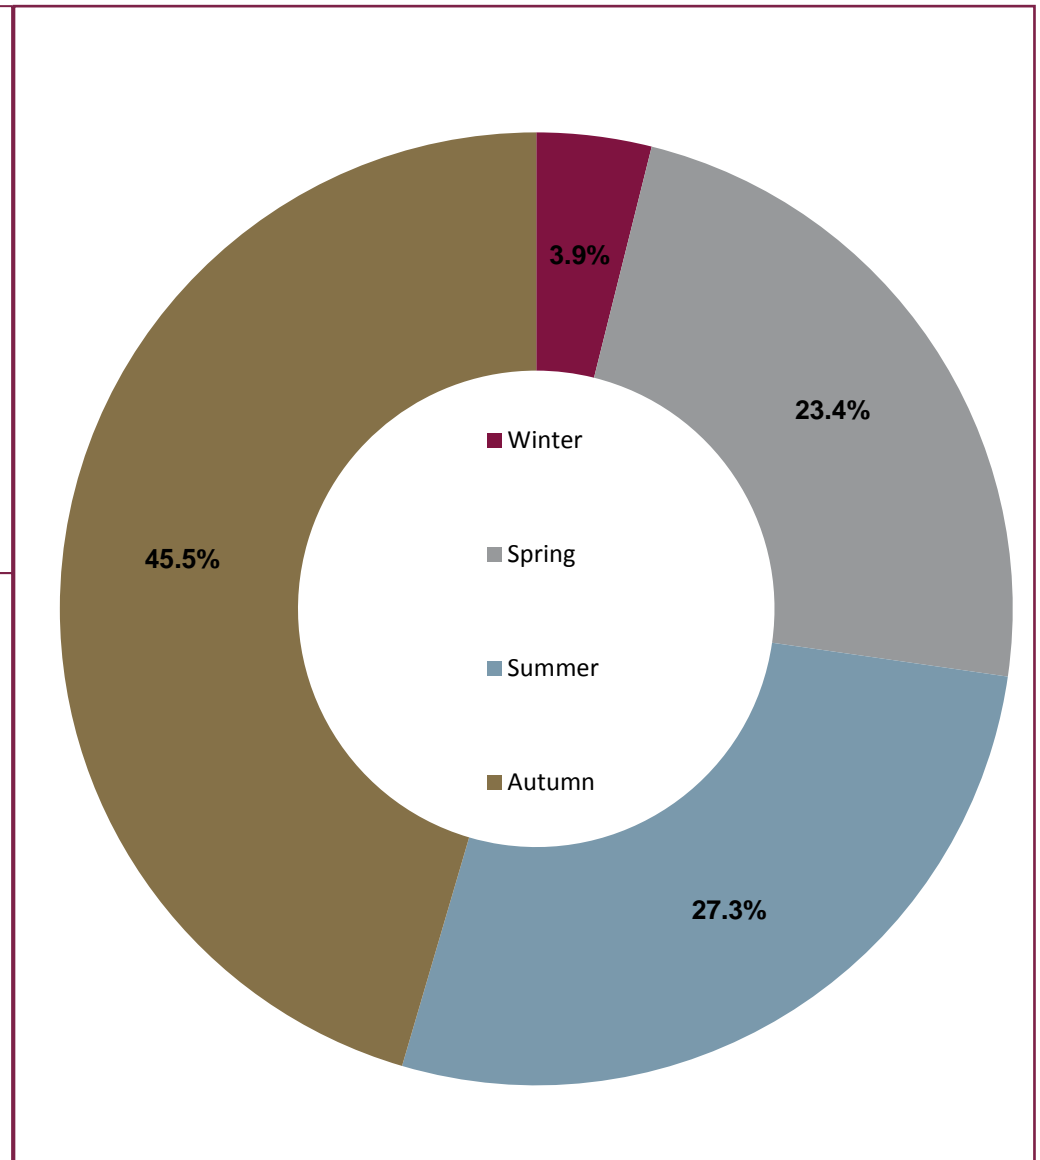

TEG DOWN MEADS: TIME OF YEAR