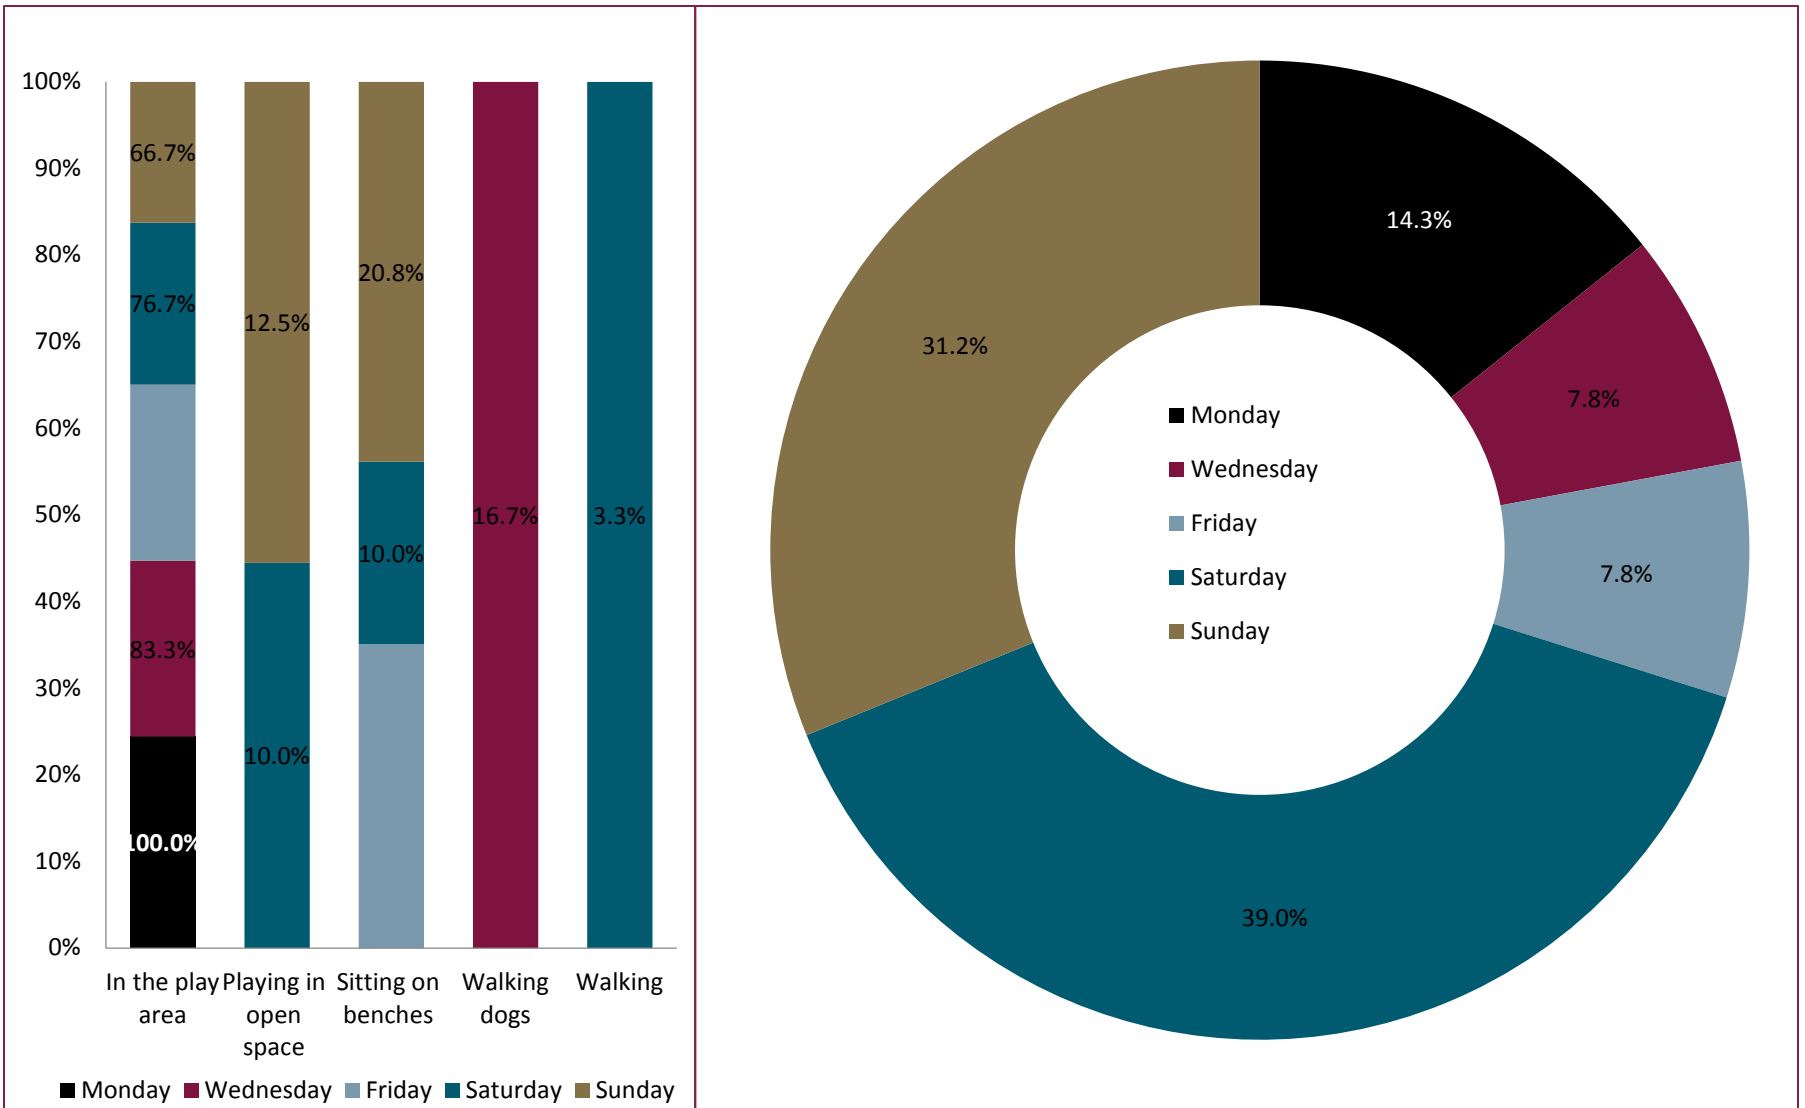

TEG DOWN MEADS: ACTIVITY BY DAY OF THE WEEK