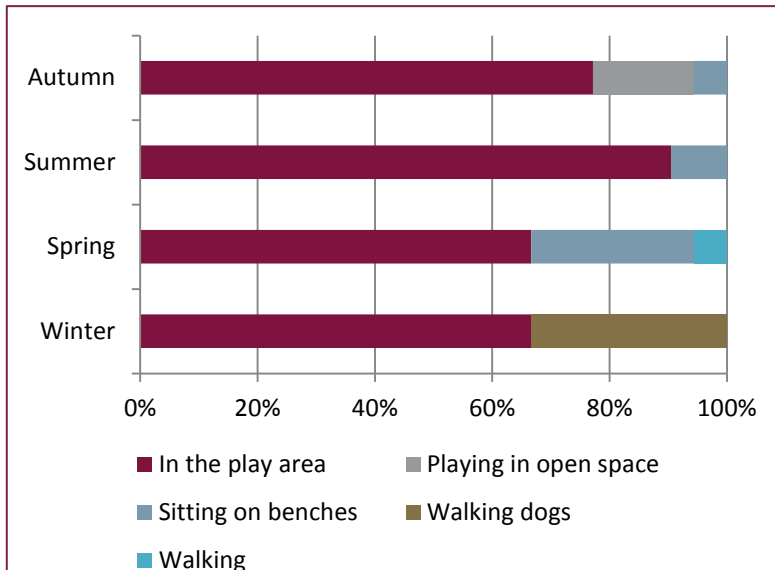

TEG DOWN MEADS: TIME OF YEAR