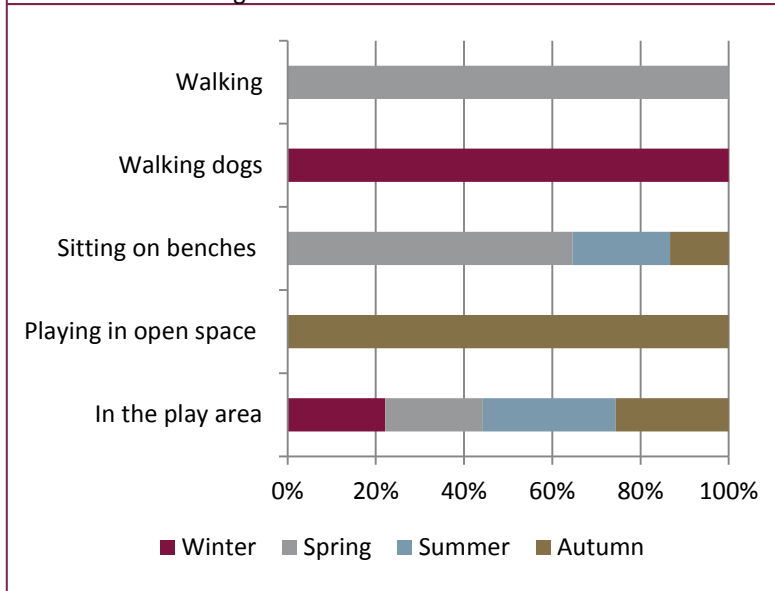

TEG DOWN MEADS: TIME OF YEAR