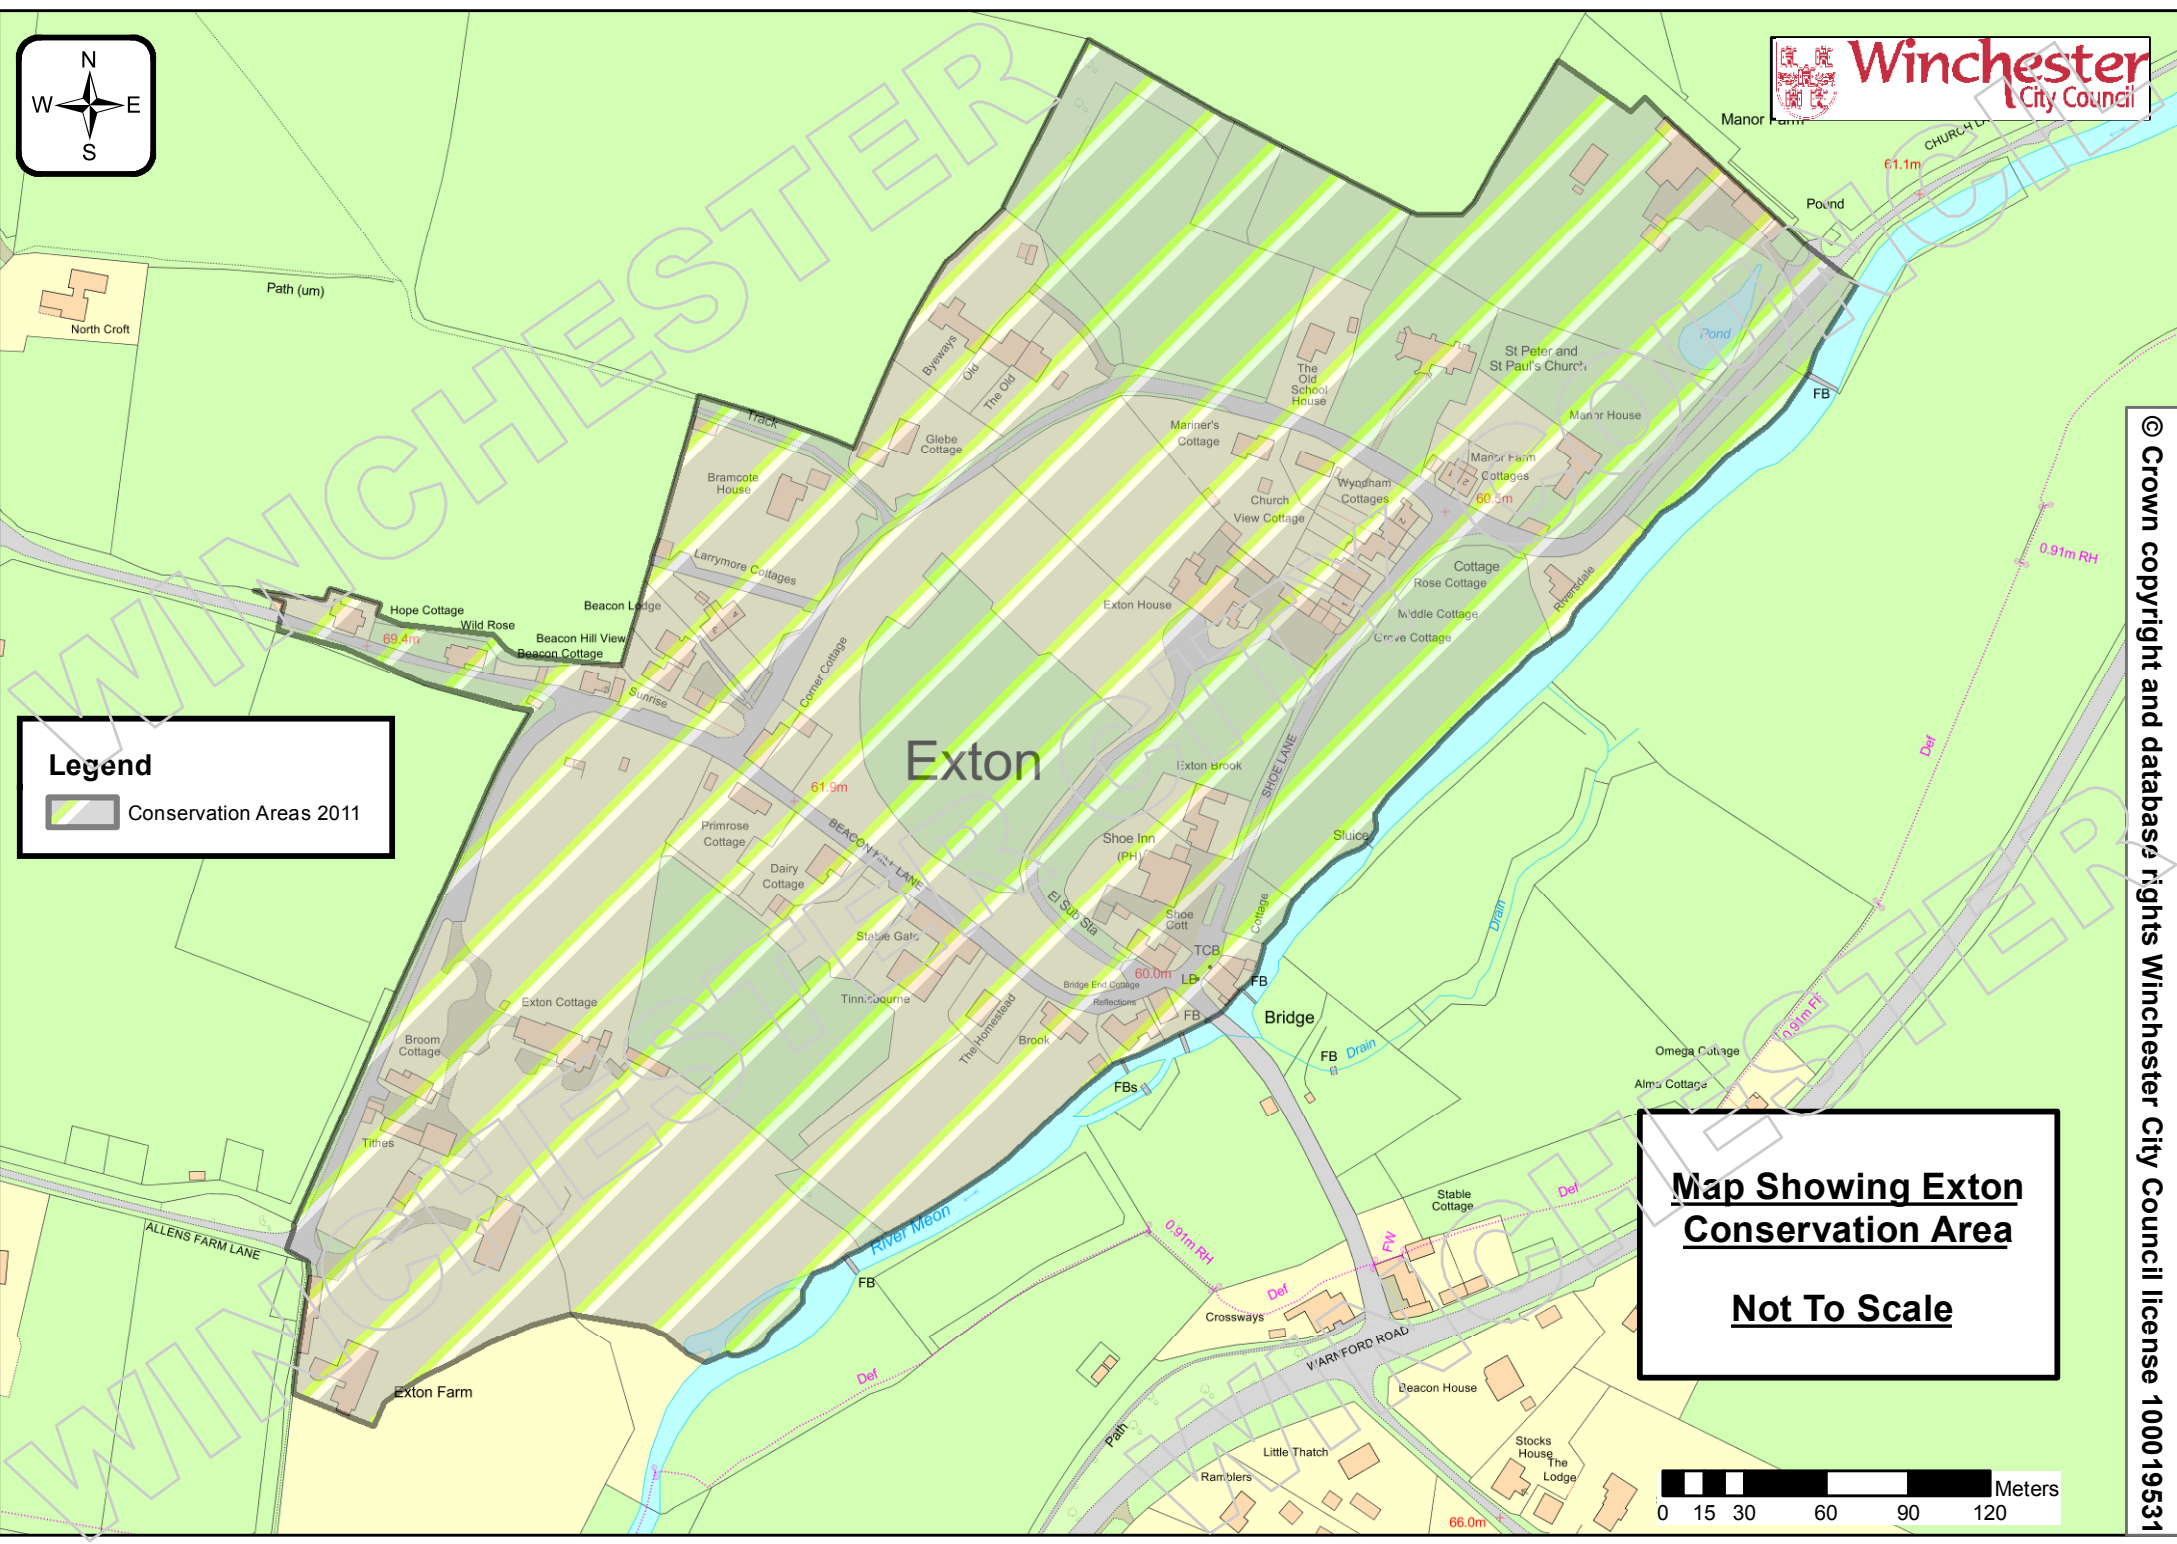

Path (um)
North Croft

Legend

 Conservation Areas 2011

Map Showing Exton Conservation Area

Not To Scale