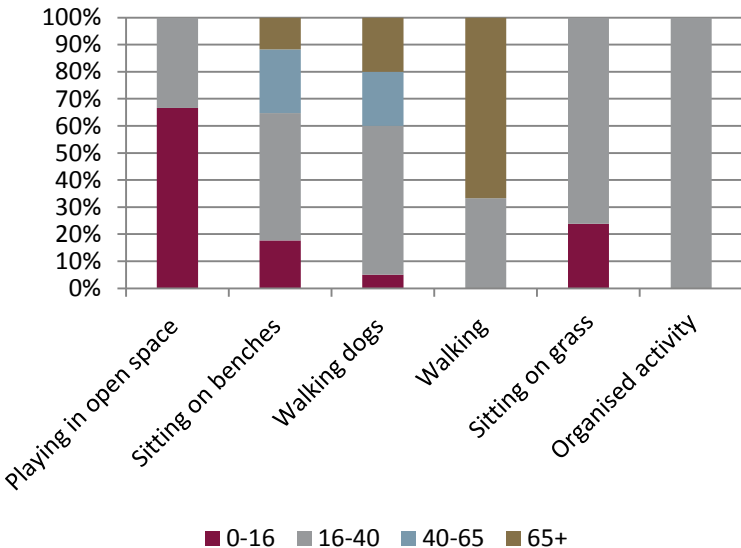

# JOYCE GARDENS

# KEY FINDINGS: JOYCE GARDENS

- 🏰 Joyce Gardens was visited 28 times during this survey and a total of 74 people were observed. An average of 2.6 people were present during each site visit, this was 71.2% lower than the overall average of 9.2 visitors per site
- 🏰 75.7% of visitors were aged 40 or under
  - 🏰 The most common age of visitors observed in Joyce Gardens was between 16-40 years old equating to 55.4% of the total overall. This was followed by 0-16 year olds at 20.3%. This is a surprising contrast to the vast majority of other sites where 0-16 year olds was the predominant age range
- 🏰 28.4% of people went to Joyce Gardens to sit on the grass. This was the only site out of 33 where this was the most popular pastime
  - 🏰 Only 0-16 and 16-40 participated in sitting on the grass
- 🏰 The most popular season was spring
  - 🏰 55.4% of people visited the site in the spring. An average of 5.1 visitors were on site during each survey visit that took place in the spring
  - 🏰 People were more than five times more likely to visit the gardens in the Spring than in the summer (9.5%)
- 🏰 60.8% of people visited the site in the afternoon
  - 🏰 Visitors were three times more likely to go to Joyce Gardens in the afternoon compared to the morning (18.9%) and evening (20.3%)
- 🏰 The busiest day of the week was Saturday
  - 🏰 Just over two-thirds (67.6%) of people went to the space on a Saturday. An average of 4.5 visitors were on site during each survey visit that took place on a Saturday

# JOYCE GARDENS: AGE

# JOYCE GARDENS: ACTIVITY BY DAY OF THE WEEK