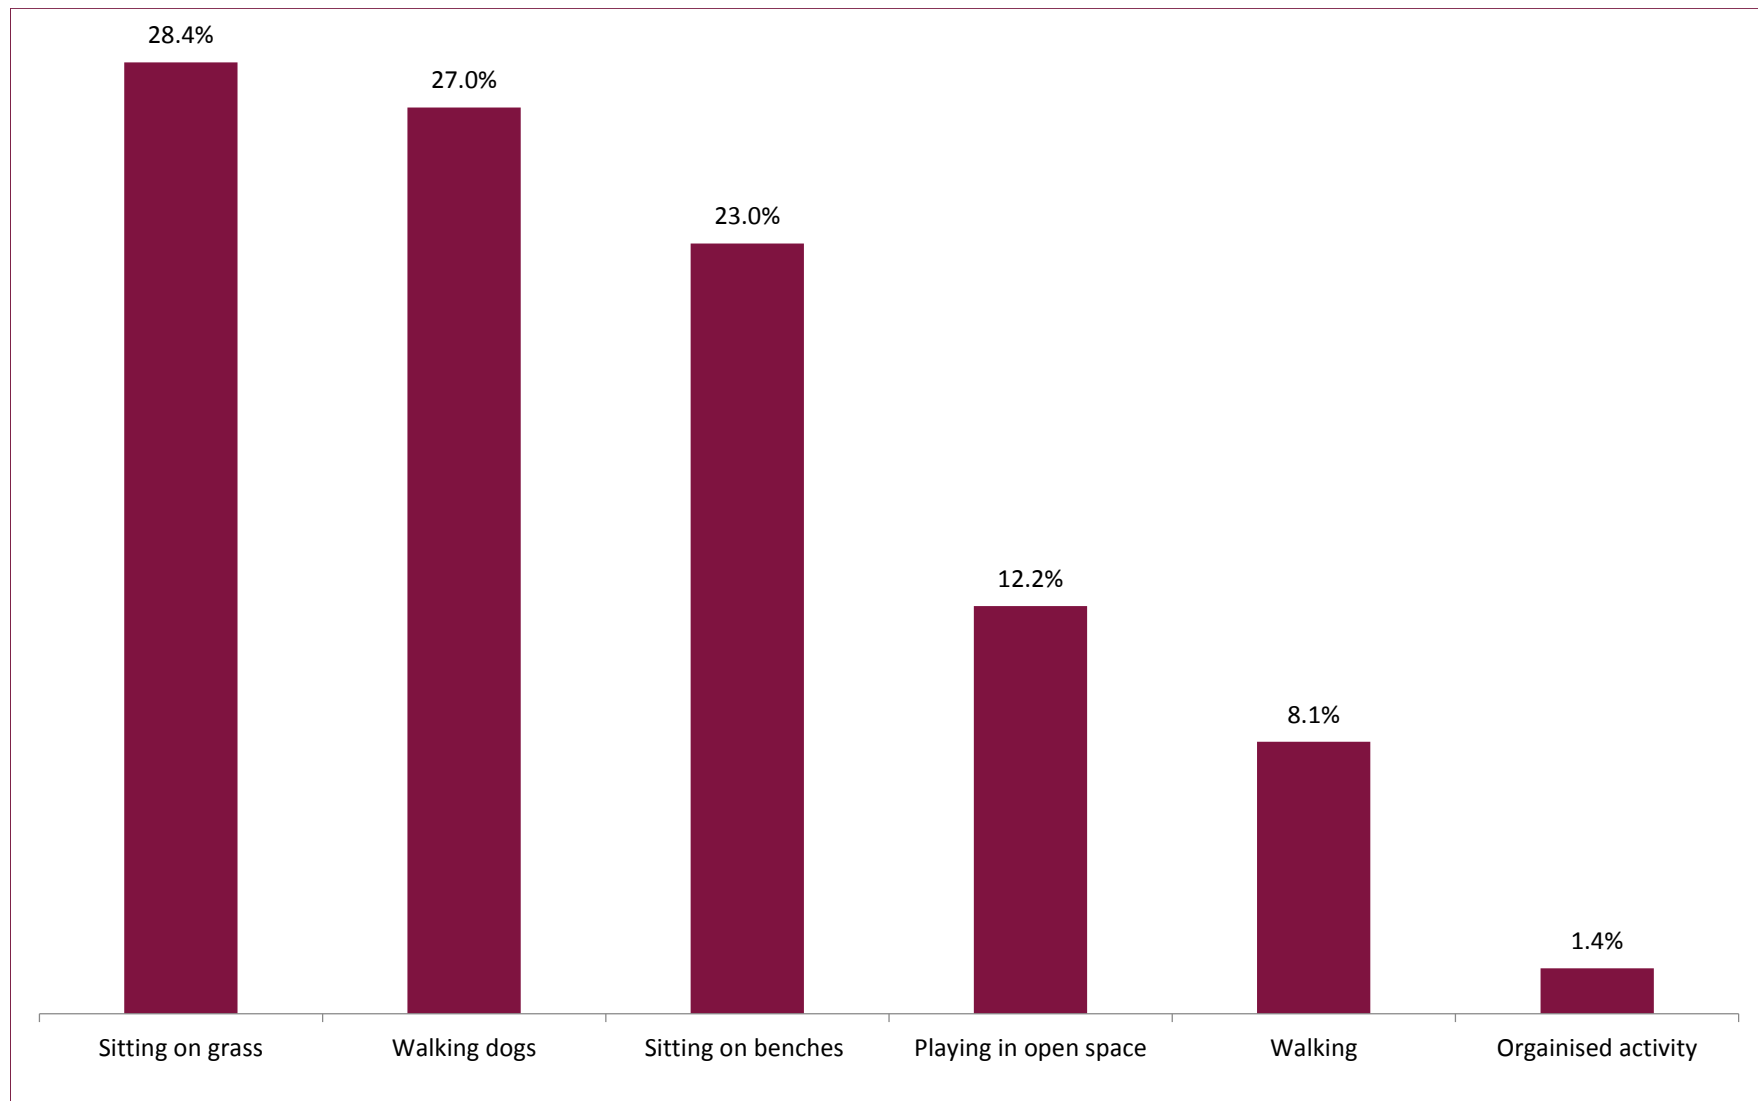

# KEY FINDINGS: JOYCE GARDENS

- 🏰 Joyce Gardens was visited 28 times during this survey and a total of 74 people were observed. An average of 2.6 people were present during each site visit, this was 71.2% lower than the overall average of 9.2 visitors per site
- 🏰 75.7% of visitors were aged 40 or under
  - 🏰 The most common age of visitors observed in Joyce Gardens was between 16-40 years old equating to 55.4% of the total overall. This was followed by 0-16 year olds at 20.3%. This is a surprising contrast to the vast majority of other sites where 0-16 year olds was the predominant age range
- 🏰 28.4% of people went to Joyce Gardens to sit on the grass. This was the only site out of 33 where this was the most popular pastime
  - 🏰 Only 0-16 and 16-40 participated in sitting on the grass
- 🏰 The most popular season was spring
  - 🏰 55.4% of people visited the site in the spring. An average of 5.1 visitors were on site during each survey visit that took place in the spring
  - 🏰 People were more than five times more likely to visit the gardens in the Spring than in the summer (9.5%)
- 🏰 60.8% of people visited the site in the afternoon
  - 🏰 Visitors were three times more likely to go to Joyce Gardens in the afternoon compared to the morning (18.9%) and evening (20.3%)
- 🏰 The busiest day of the week was Saturday
  - 🏰 Just over two-thirds (67.6%) of people went to the space on a Saturday. An average of 4.5 visitors were on site during each survey visit that took place on a Saturday

# JOYCE GARDENS: AGE