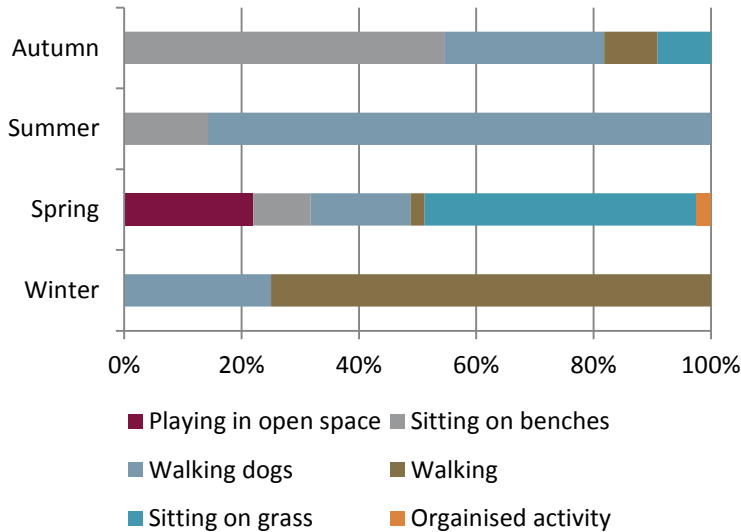

# KEY FINDINGS: JOYCE GARDENS

- 🏰 Joyce Gardens was visited 28 times during this survey and a total of 74 people were observed. An average of 2.6 people were present during each site visit, this was 71.2% lower than the overall average of 9.2 visitors per site
- 🏰 75.7% of visitors were aged 40 or under
  - 🏰 The most common age of visitors observed in Joyce Gardens was between 16-40 years old equating to 55.4% of the total overall. This was followed by 0-16 year olds at 20.3%. This is a surprising contrast to the vast majority of other sites where 0-16 year olds was the predominant age range
- 🏰 28.4% of people went to Joyce Gardens to sit on the grass. This was the only site out of 33 where this was the most popular pastime
  - 🏰 Only 0-16 and 16-40 participated in sitting on the grass
- 🏰 The most popular season was spring
  - 🏰 55.4% of people visited the site in the spring. An average of 5.1 visitors were on site during each survey visit that took place in the spring
  - 🏰 People were more than five times more likely to visit the gardens in the Spring than in the summer (9.5%)
- 🏰 60.8% of people visited the site in the afternoon
  - 🏰 Visitors were three times more likely to go to Joyce Gardens in the afternoon compared to the morning (18.9%) and evening (20.3%)
- 🏰 The busiest day of the week was Saturday
  - 🏰 Just over two-thirds (67.6%) of people went to the space on a Saturday. An average of 4.5 visitors were on site during each survey visit that took place on a Saturday

# JOYCE GARDENS

# JOYCE GARDENS: AGE

# JOYCE GARDENS: ACTIVITY BY DAY OF THE WEEK