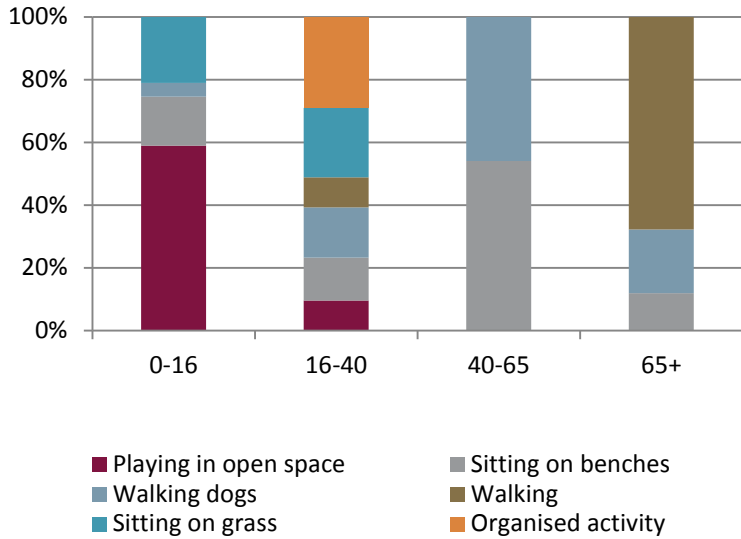

# JOYCE GARDENS

# KEY FINDINGS: JOYCE GARDENS

- 🏰 Joyce Gardens was visited 28 times during this survey and a total of 74 people were observed. An average of 2.6 people were present during each site visit, this was 71.2% lower than the overall average of 9.2 visitors per site
- 🏰 75.7% of visitors were aged 40 or under
  - 🏰 The most common age of visitors observed in Joyce Gardens was between 16-40 years old equating to 55.4% of the total overall. This was followed by 0-16 year olds at 20.3%. This is a surprising contrast to the vast majority of other sites where 0-16 year olds was the predominant age range
- 🏰 28.4% of people went to Joyce Gardens to sit on the grass. This was the only site out of 33 where this was the most popular pastime
  - 🏰 Only 0-16 and 16-40 participated in sitting on the grass
- 🏰 The most popular season was spring
  - 🏰 55.4% of people visited the site in the spring. An average of 5.1 visitors were on site during each survey visit that took place in the spring
  - 🏰 People were more than five times more likely to visit the gardens in the Spring than in the summer (9.5%)
- 🏰 60.8% of people visited the site in the afternoon
  - 🏰 Visitors were three times more likely to go to Joyce Gardens in the afternoon compared to the morning (18.9%) and evening (20.3%)
- 🏰 The busiest day of the week was Saturday
  - 🏰 Just over two-thirds (67.6%) of people went to the space on a Saturday. An average of 4.5 visitors were on site during each survey visit that took place on a Saturday

# JOYCE GARDENS: AGE

# JOYCE GARDENS: ACTIVITY BY DAY OF THE WEEK