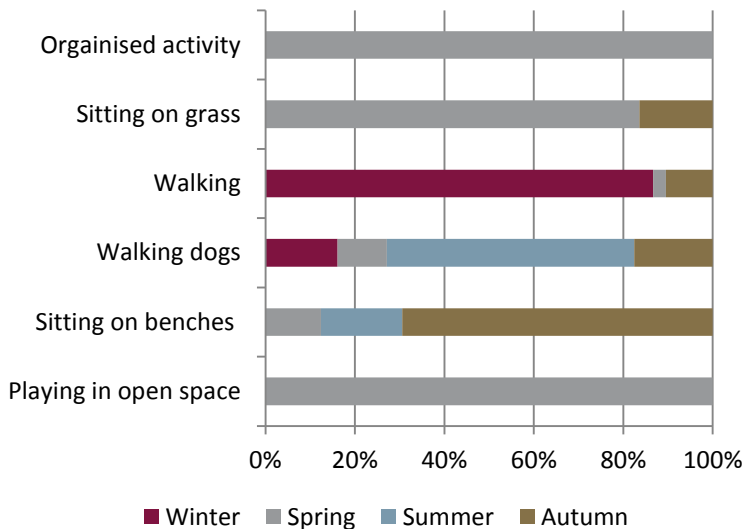

# KEY FINDINGS: JOYCE GARDENS

- 🏰 Joyce Gardens was visited 28 times during this survey and a total of 74 people were observed. An average of 2.6 people were present during each site visit, this was 71.2% lower than the overall average of 9.2 visitors per site
- 🏰 75.7% of visitors were aged 40 or under
  - 🏰 The most common age of visitors observed in Joyce Gardens was between 16-40 years old equating to 55.4% of the total overall. This was followed by 0-16 year olds at 20.3%. This is a surprising contrast to the vast majority of other sites where 0-16 year olds was the predominant age range
- 🏰 28.4% of people went to Joyce Gardens to sit on the grass. This was the only site out of 33 where this was the most popular pastime
  - 🏰 Only 0-16 and 16-40 participated in sitting on the grass
- 🏰 The most popular season was spring
  - 🏰 55.4% of people visited the site in the spring. An average of 5.1 visitors were on site during each survey visit that took place in the spring
  - 🏰 People were more than five times more likely to visit the gardens in the Spring than in the summer (9.5%)
- 🏰 60.8% of people visited the site in the afternoon
  - 🏰 Visitors were three times more likely to go to Joyce Gardens in the afternoon compared to the morning (18.9%) and evening (20.3%)
- 🏰 The busiest day of the week was Saturday
  - 🏰 Just over two-thirds (67.6%) of people went to the space on a Saturday. An average of 4.5 visitors were on site during each survey visit that took place on a Saturday

# JOYCE GARDENS

# JOYCE GARDENS: AGE

# JOYCE GARDENS: TIME OF YEAR