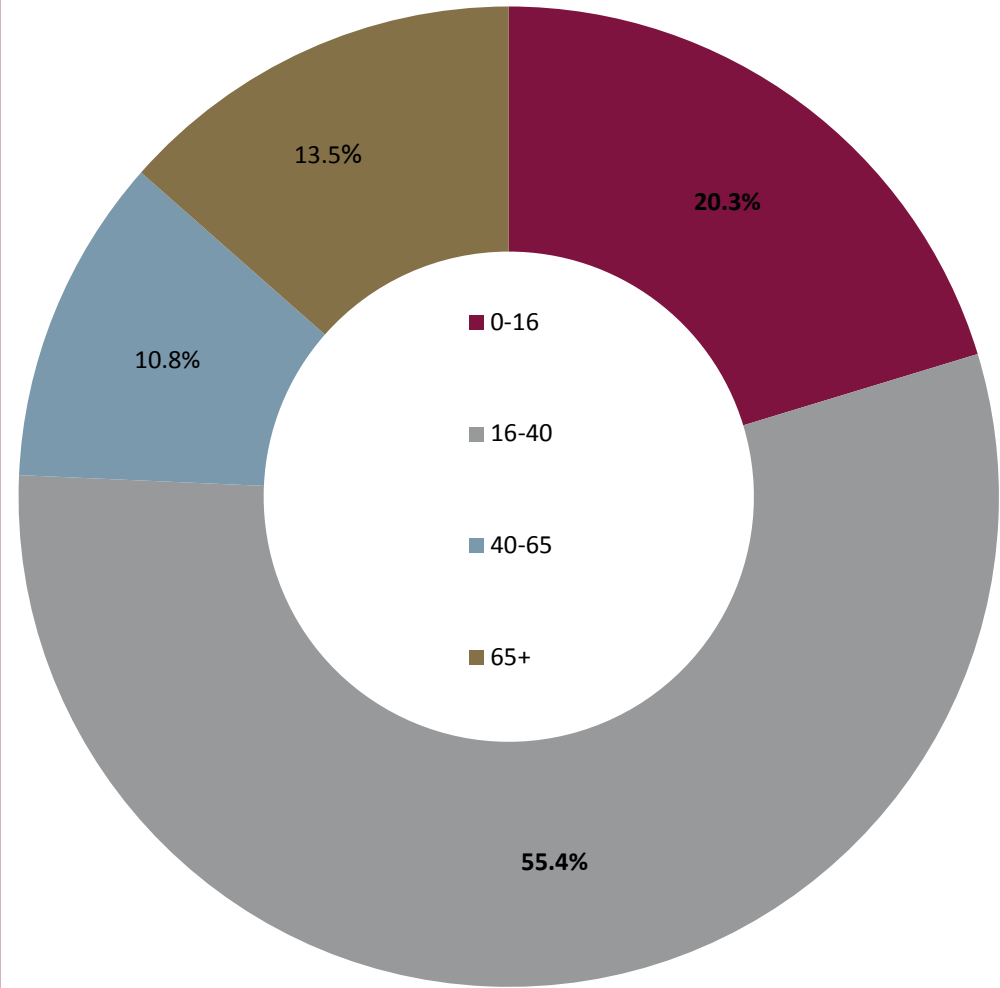

# JOYCE GARDENS

# KEY FINDINGS: JOYCE GARDENS

- 🏰 Joyce Gardens was visited 28 times during this survey and a total of 74 people were observed. An average of 2.6 people were present during each site visit, this was 71.2% lower than the overall average of 9.2 visitors per site
- 🏰 75.7% of visitors were aged 40 or under
  - 🏰 The most common age of visitors observed in Joyce Gardens was between 16-40 years old equating to 55.4% of the total overall. This was followed by 0-16 year olds at 20.3%. This is a surprising contrast to the vast majority of other sites where 0-16 year olds was the predominant age range
- 🏰 28.4% of people went to Joyce Gardens to sit on the grass. This was the only site out of 33 where this was the most popular pastime
  - 🏰 Only 0-16 and 16-40 participated in sitting on the grass
- 🏰 The most popular season was spring
  - 🏰 55.4% of people visited the site in the spring. An average of 5.1 visitors were on site during each survey visit that took place in the spring
  - 🏰 People were more than five times more likely to visit the gardens in the Spring than in the summer (9.5%)
- 🏰 60.8% of people visited the site in the afternoon
  - 🏰 Visitors were three times more likely to go to Joyce Gardens in the afternoon compared to the morning (18.9%) and evening (20.3%)
- 🏰 The busiest day of the week was Saturday
  - 🏰 Just over two-thirds (67.6%) of people went to the space on a Saturday. An average of 4.5 visitors were on site during each survey visit that took place on a Saturday

# JOYCE GARDENS: AGE