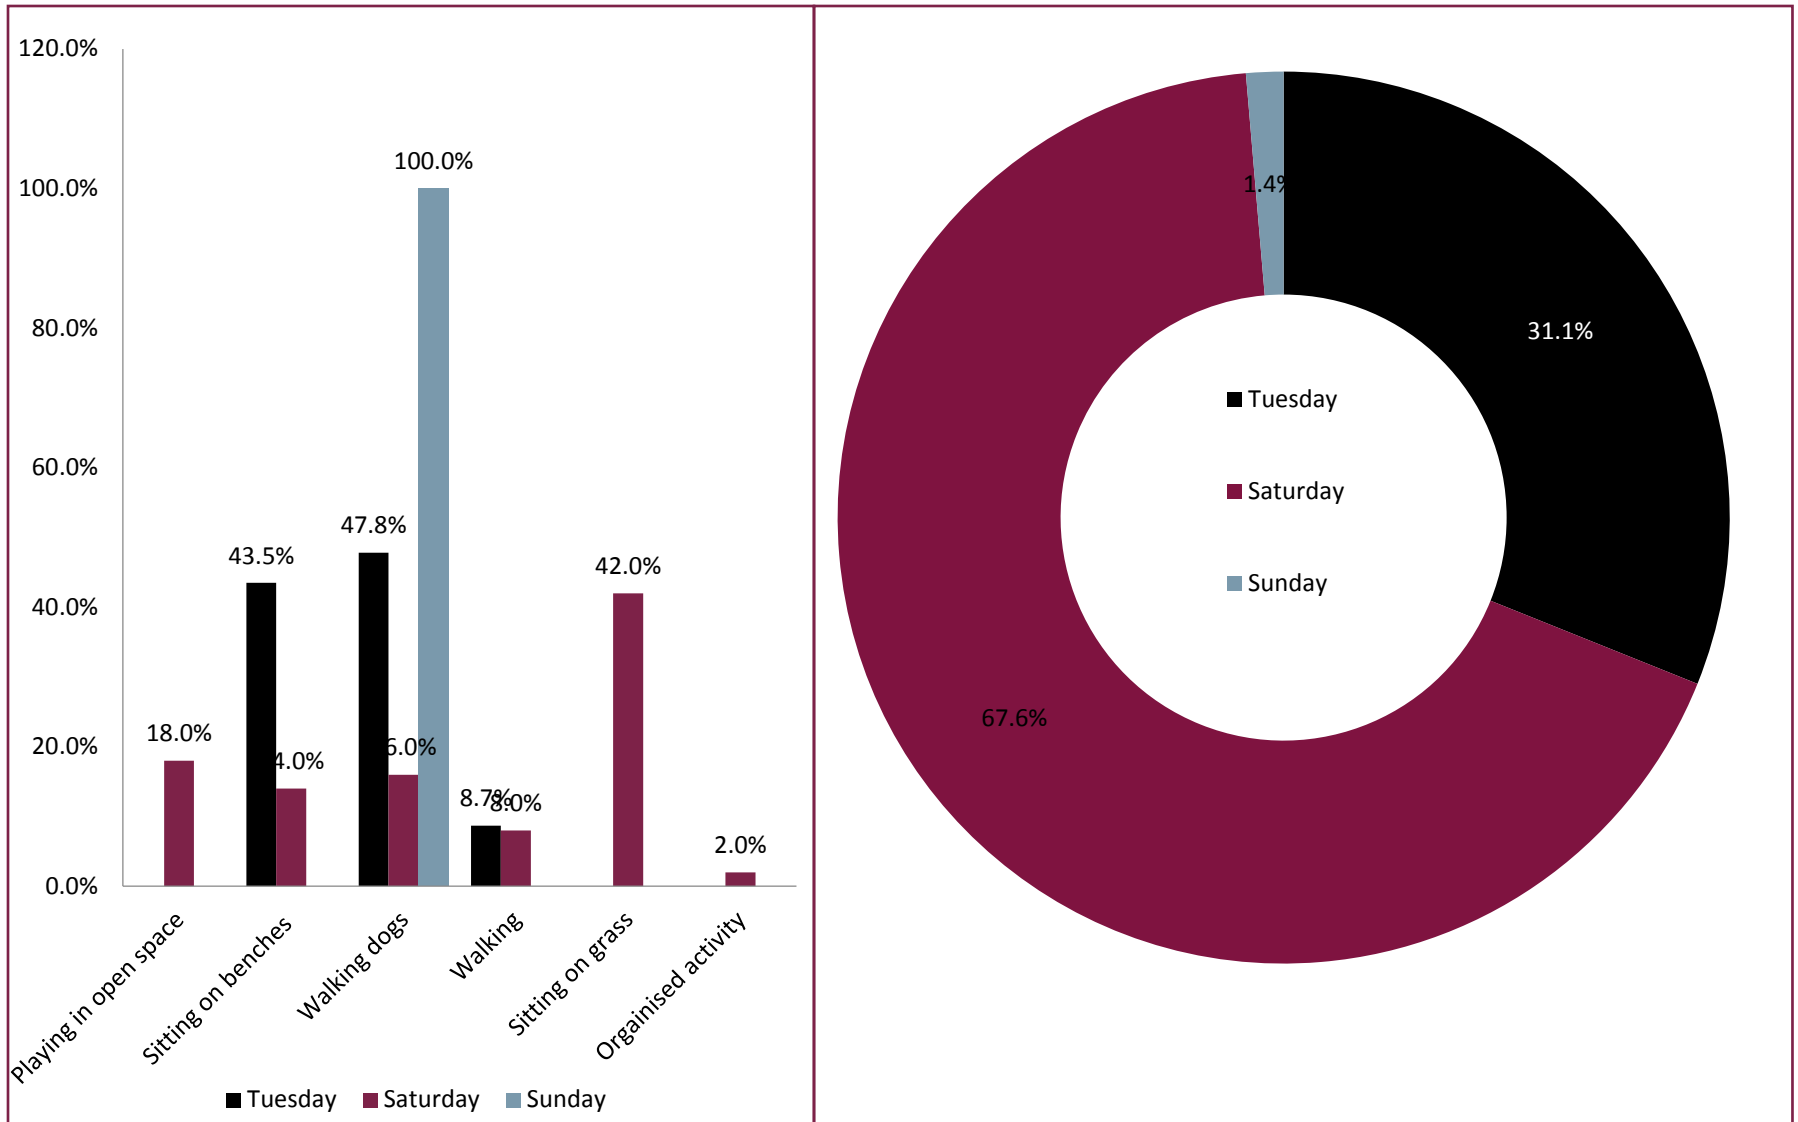

JOYCE GARDENS: ACTIVITY BY DAY OF THE WEEK