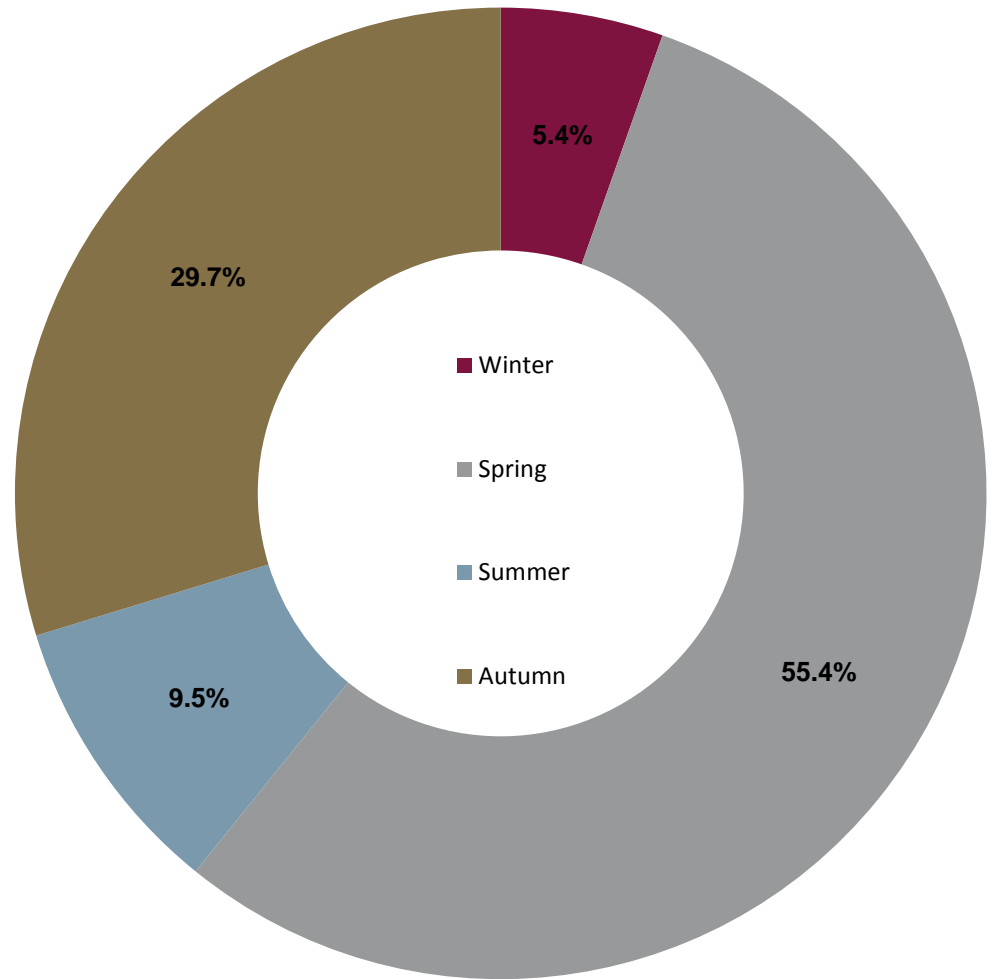

JOYCE GARDENS: TIME OF YEAR