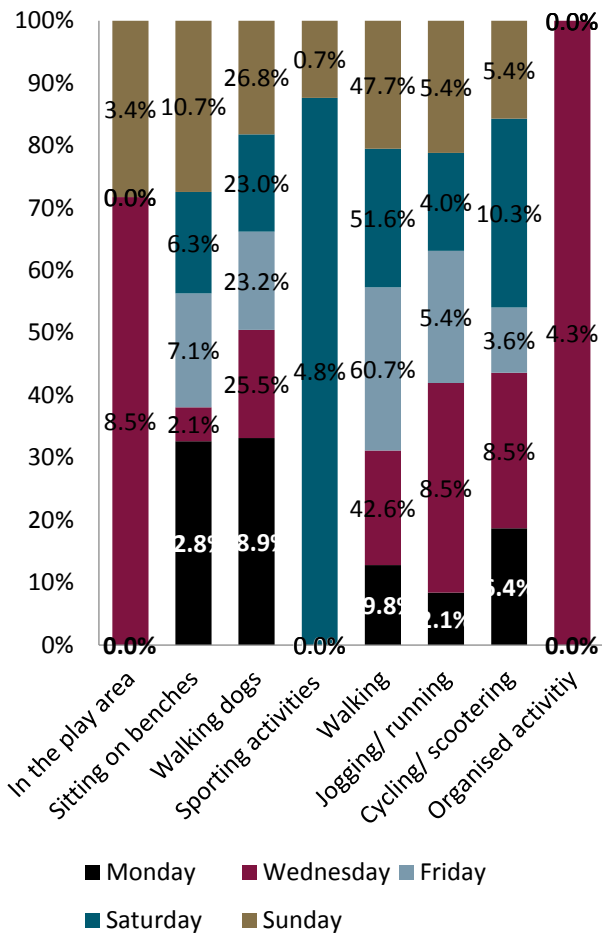

HILLIERS HAVEN

KEY FINDINGS: HILLIERS HAVEN

- 🏰 Hilliers Haven was visited 83 times during this survey and a total of 425 people were observed. An average of 5.1 people were present during each site visit, this was 44.1% less than the overall average of 9.2 visitors per site
- 🏰 93.2% of visitors were aged 40 or under
 - 🏰 The most common age of visitors observed in Hilliers Haven was between 0-16 years old equating to 60.7% of the total overall. This was followed by 16-40 year olds at 32.5%
 - 🏰 The activities that all four age groups participated in are walking and cycling/scootering
- 🏰 Walking and walking the dog made up three-quarters of the user activity for this site
- 🏰 The busiest day of the week was Sunday
 - 🏰 The percentage of visitors on the busiest day was 35.1%
- 🏰 The quietest days of the week were Monday and Wednesday
 - 🏰 The percentage of visitors on the quietest days was 11.1%
- 🏰 49.4% of visits took place in the afternoon
- 🏰 Autumn was the busiest season at Nursery Gardens, 32.0% of visitors went to the site between September - November
- 🏰 Similar numbers of people used the site in spring (24.7%) and summer (24.5%)

HILLIERS HAVEN

HILLIERS HAVEN: AGE

HILLIERS HAVEN: TIME OF YEAR

HILLIERS HAVEN: ACTIVITY BY DAY OF THE WEEK

HILLIERS HAVEN: TIME OF DAY