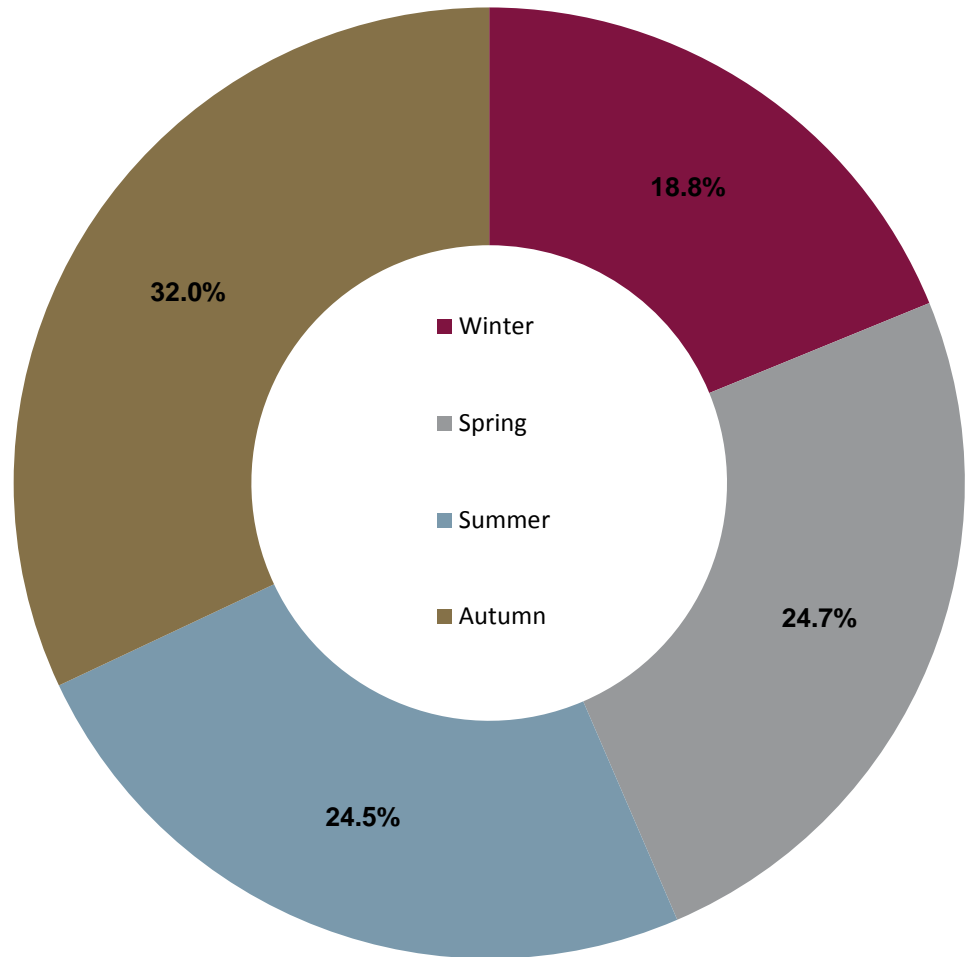

HILLIERS HAVEN

KEY FINDINGS: HILLIERS HAVEN

- 🏰 Hilliers Haven was visited 83 times during this survey and a total of 425 people were observed. An average of 5.1 people were present during each site visit, this was 44.1% less than the overall average of 9.2 visitors per site
- 🏰 93.2% of visitors were aged 40 or under
 - 🏰 The most common age of visitors observed in Hilliers Haven was between 0-16 years old equating to 60.7% of the total overall. This was followed by 16-40 year olds at 32.5%
 - 🏰 The activities that all four age groups participated in are walking and cycling/scootering
- 🏰 Walking and walking the dog made up three-quarters of the user activity for this site
- 🏰 The busiest day of the week was Sunday
 - 🏰 The percentage of visitors on the busiest day was 35.1%
- 🏰 The quietest days of the week were Monday and Wednesday
 - 🏰 The percentage of visitors on the quietest days was 11.1%
- 🏰 49.4% of visits took place in the afternoon
- 🏰 Autumn was the busiest season at Nursery Gardens, 32.0% of visitors went to the site between September - November
- 🏰 Similar numbers of people used the site in spring (24.7%) and summer (24.5%)

HILLIERS HAVEN

HILLIERS HAVEN: AGE

HILLIERS HAVEN: TIME OF YEAR

HILLIERS HAVEN: ACTIVITY BY DAY OF THE WEEK

HILLIERS HAVEN: TIME OF DAY