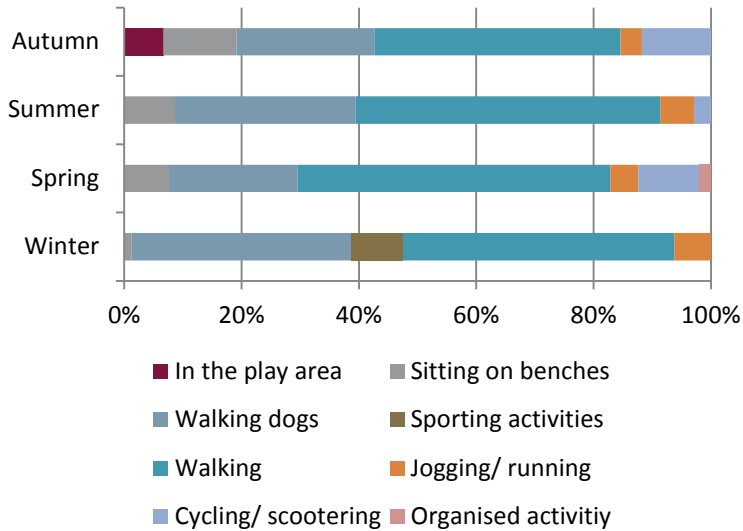

HILLIERS HAVEN

KEY FINDINGS: HILLIERS HAVEN

- 🏰 Hilliers Haven was visited 83 times during this survey and a total of 425 people were observed. An average of 5.1 people were present during each site visit, this was 44.1% less than the overall average of 9.2 visitors per site
- 🏰 93.2% of visitors were aged 40 or under
 - 🏰 The most common age of visitors observed in Hilliers Haven was between 0-16 years old equating to 60.7% of the total overall. This was followed by 16-40 year olds at 32.5%
 - 🏰 The activities that all four age groups participated in are walking and cycling/scootering
- 🏰 Walking and walking the dog made up three-quarters of the user activity for this site
- 🏰 The busiest day of the week was Sunday
 - 🏰 The percentage of visitors on the busiest day was 35.1%
- 🏰 The quietest days of the week were Monday and Wednesday
 - 🏰 The percentage of visitors on the quietest days was 11.1%
- 🏰 49.4% of visits took place in the afternoon
- 🏰 Autumn was the busiest season at Nursery Gardens, 32.0% of visitors went to the site between September - November
- 🏰 Similar numbers of people used the site in spring (24.7%) and summer (24.5%)

HILLIERS HAVEN

HILLIERS HAVEN: AGE

HILLIERS HAVEN: TIME OF YEAR

HILLIERS HAVEN: ACTIVITY BY DAY OF THE WEEK

HILLIERS HAVEN: TIME OF DAY