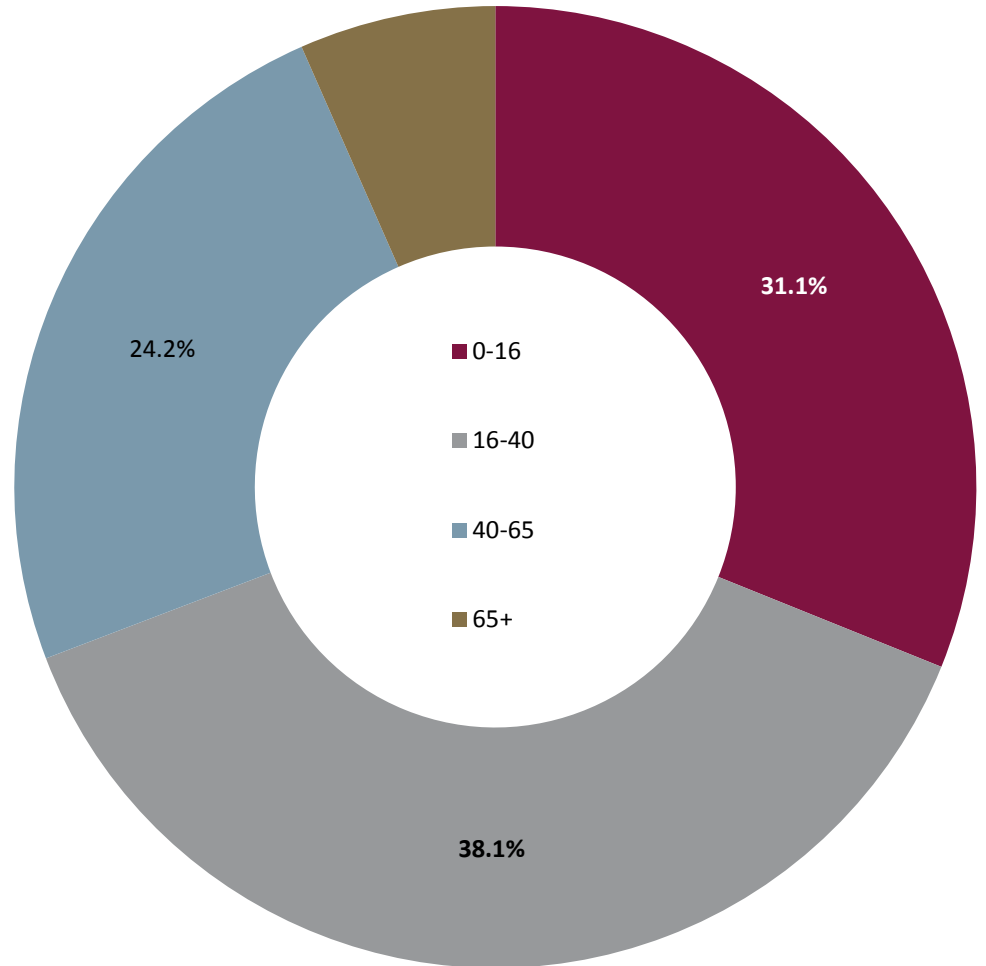

HILLIERS HAVEN

KEY FINDINGS: HILLIERS HAVEN

- 🏰 Hilliers Haven was visited 83 times during this survey and a total of 425 people were observed. An average of 5.1 people were present during each site visit, this was 44.1% less than the overall average of 9.2 visitors per site
- 🏰 93.2% of visitors were aged 40 or under
 - 🏰 The most common age of visitors observed in Hilliers Haven was between 0-16 years old equating to 60.7% of the total overall. This was followed by 16-40 year olds at 32.5%
 - 🏰 The activities that all four age groups participated in are walking and cycling/scootering
- 🏰 Walking and walking the dog made up three-quarters of the user activity for this site
- 🏰 The busiest day of the week was Sunday
 - 🏰 The percentage of visitors on the busiest day was 35.1%
- 🏰 The quietest days of the week were Monday and Wednesday
 - 🏰 The percentage of visitors on the quietest days was 11.1%
- 🏰 49.4% of visits took place in the afternoon
- 🏰 Autumn was the busiest season at Nursery Gardens, 32.0% of visitors went to the site between September - November
- 🏰 Similar numbers of people used the site in spring (24.7%) and summer (24.5%)

HILLIERS HAVEN

HILLIERS HAVEN: AGE

HILLIERS HAVEN: TIME OF YEAR

HILLIERS HAVEN: ACTIVITY BY DAY OF THE WEEK

HILLIERS HAVEN: TIME OF DAY