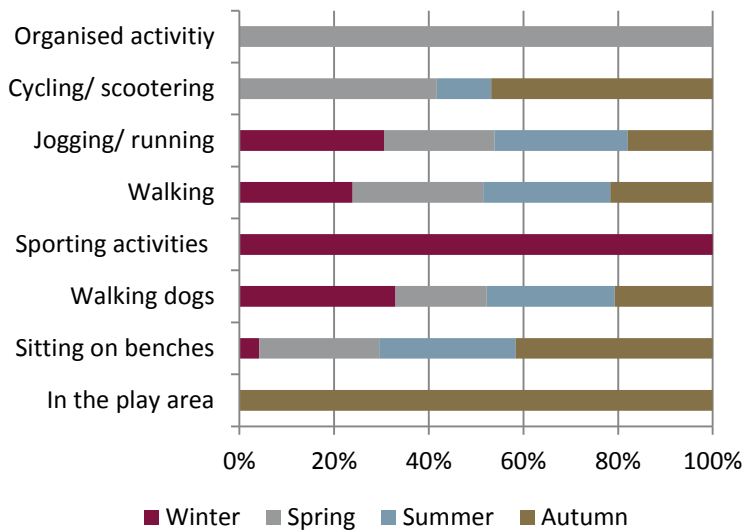

HILLIERS HAVEN

KEY FINDINGS: HILLIERS HAVEN

- 🏰 Hilliers Haven was visited 83 times during this survey and a total of 425 people were observed. An average of 5.1 people were present during each site visit, this was 44.1% less than the overall average of 9.2 visitors per site
- 🏰 93.2% of visitors were aged 40 or under
 - 🏰 The most common age of visitors observed in Hilliers Haven was between 0-16 years old equating to 60.7% of the total overall. This was followed by 16-40 year olds at 32.5%
 - 🏰 The activities that all four age groups participated in are walking and cycling/scootering
- 🏰 Walking and walking the dog made up three-quarters of the user activity for this site
- 🏰 The busiest day of the week was Sunday
 - 🏰 The percentage of visitors on the busiest day was 35.1%
- 🏰 The quietest days of the week were Monday and Wednesday
 - 🏰 The percentage of visitors on the quietest days was 11.1%
- 🏰 49.4% of visits took place in the afternoon
- 🏰 Autumn was the busiest season at Nursery Gardens, 32.0% of visitors went to the site between September - November
- 🏰 Similar numbers of people used the site in spring (24.7%) and summer (24.5%)

HILLIERS HAVEN

HILLIERS HAVEN: AGE

HILLIERS HAVEN: TIME OF YEAR

HILLIERS HAVEN: ACTIVITY BY DAY OF THE WEEK

HILLIERS HAVEN: TIME OF DAY