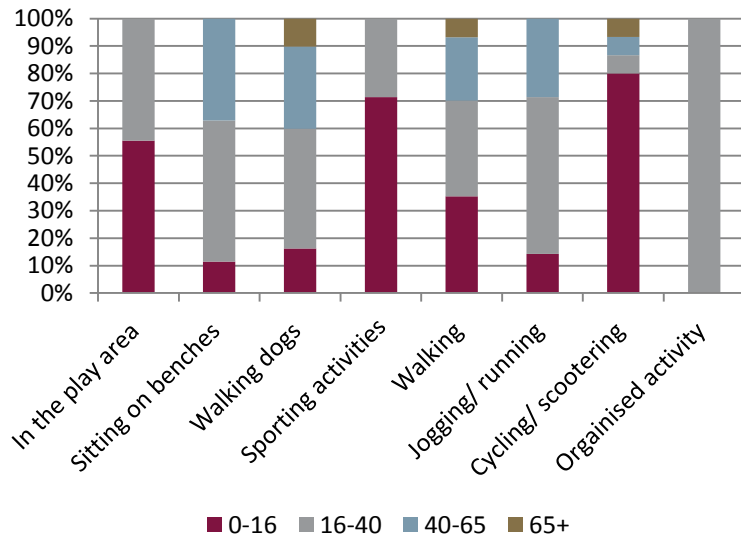

HILLIERS HAVEN

KEY FINDINGS: HILLIERS HAVEN

- 🏰 Hilliers Haven was visited 83 times during this survey and a total of 425 people were observed. An average of 5.1 people were present during each site visit, this was 44.1% less than the overall average of 9.2 visitors per site
- 🏰 93.2% of visitors were aged 40 or under
 - 🏰 The most common age of visitors observed in Hilliers Haven was between 0-16 years old equating to 60.7% of the total overall. This was followed by 16-40 year olds at 32.5%
 - 🏰 The activities that all four age groups participated in are walking and cycling/scootering
- 🏰 Walking and walking the dog made up three-quarters of the user activity for this site
- 🏰 The busiest day of the week was Sunday
 - 🏰 The percentage of visitors on the busiest day was 35.1%
- 🏰 The quietest days of the week were Monday and Wednesday
 - 🏰 The percentage of visitors on the quietest days was 11.1%
- 🏰 49.4% of visits took place in the afternoon
- 🏰 Autumn was the busiest season at Nursery Gardens, 32.0% of visitors went to the site between September - November
- 🏰 Similar numbers of people used the site in spring (24.7%) and summer (24.5%)

HILLIERS HAVEN

HILLIERS HAVEN: AGE

HILLIERS HAVEN: TIME OF YEAR

HILLIERS HAVEN: ACTIVITY BY DAY OF THE WEEK

HILLIERS HAVEN: TIME OF DAY