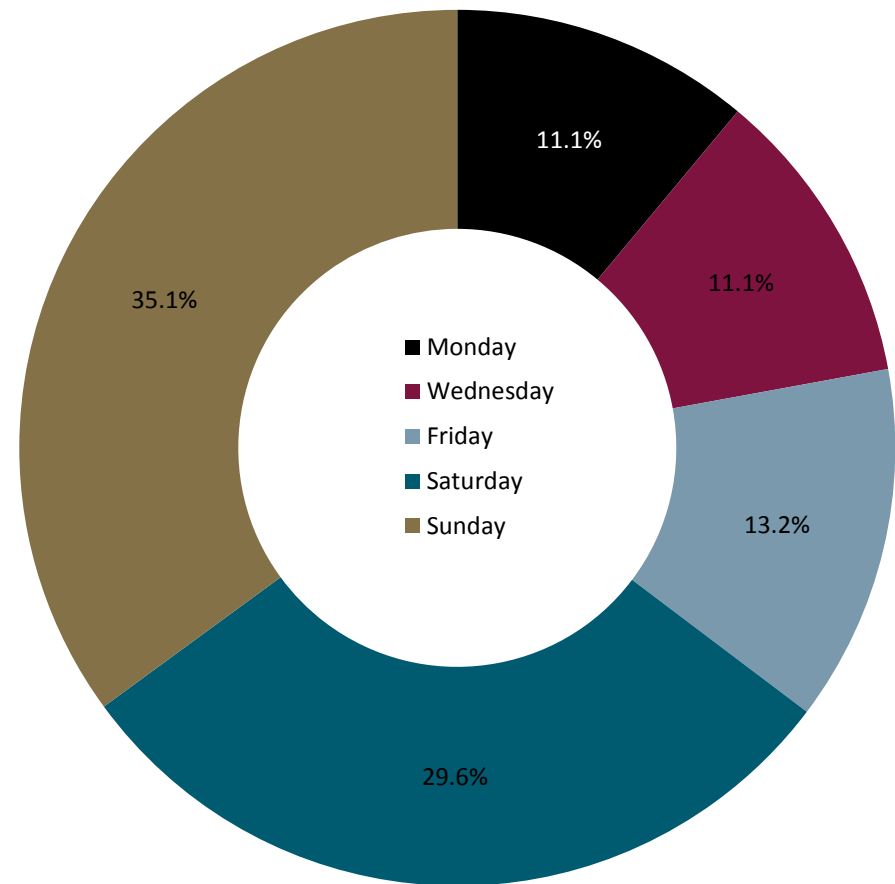

HILLIERS HAVEN

KEY FINDINGS: HILLIERS HAVEN

- 🏰 Hilliers Haven was visited 83 times during this survey and a total of 425 people were observed. An average of 5.1 people were present during each site visit, this was 44.1% less than the overall average of 9.2 visitors per site
- 🏰 93.2% of visitors were aged 40 or under
 - 🏰 The most common age of visitors observed in Hilliers Haven was between 0-16 years old equating to 60.7% of the total overall. This was followed by 16-40 year olds at 32.5%
 - 🏰 The activities that all four age groups participated in are walking and cycling/scootering
- 🏰 Walking and walking the dog made up three-quarters of the user activity for this site
- 🏰 The busiest day of the week was Sunday
 - 🏰 The percentage of visitors on the busiest day was 35.1%
- 🏰 The quietest days of the week were Monday and Wednesday
 - 🏰 The percentage of visitors on the quietest days was 11.1%
- 🏰 49.4% of visits took place in the afternoon
- 🏰 Autumn was the busiest season at Nursery Gardens, 32.0% of visitors went to the site between September - November
- 🏰 Similar numbers of people used the site in spring (24.7%) and summer (24.5%)

HILLIERS HAVEN

HILLIERS HAVEN: AGE

HILLIERS HAVEN: TIME OF YEAR

HILLIERS HAVEN: ACTIVITY BY DAY OF THE WEEK

HILLIERS HAVEN: TIME OF DAY