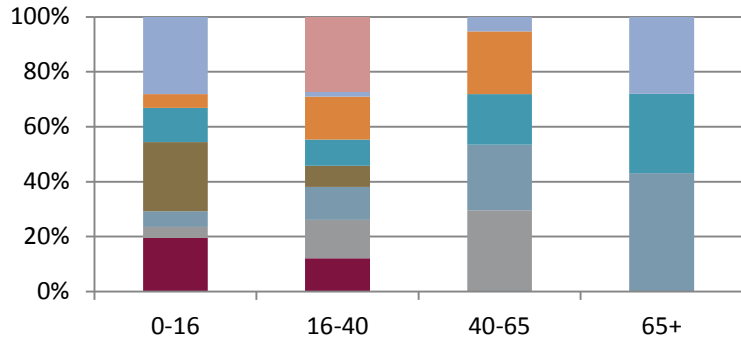

HILLIERS HAVEN

KEY FINDINGS: HILLIERS HAVEN

- 🏰 Hilliers Haven was visited 83 times during this survey and a total of 425 people were observed. An average of 5.1 people were present during each site visit, this was 44.1% less than the overall average of 9.2 visitors per site
- 🏰 93.2% of visitors were aged 40 or under
 - 🏰 The most common age of visitors observed in Hilliers Haven was between 0-16 years old equating to 60.7% of the total overall. This was followed by 16-40 year olds at 32.5%
 - 🏰 The activities that all four age groups participated in are walking and cycling/scootering
- 🏰 Walking and walking the dog made up three-quarters of the user activity for this site
- 🏰 The busiest day of the week was Sunday
 - 🏰 The percentage of visitors on the busiest day was 35.1%
- 🏰 The quietest days of the week were Monday and Wednesday
 - 🏰 The percentage of visitors on the quietest days was 11.1%
- 🏰 49.4% of visits took place in the afternoon
- 🏰 Autumn was the busiest season at Nursery Gardens, 32.0% of visitors went to the site between September - November
- 🏰 Similar numbers of people used the site in spring (24.7%) and summer (24.5%)

HILLIERS HAVEN

HILLIERS HAVEN: AGE

HILLIERS HAVEN: TIME OF YEAR

HILLIERS HAVEN: ACTIVITY BY DAY OF THE WEEK

HILLIERS HAVEN: TIME OF DAY