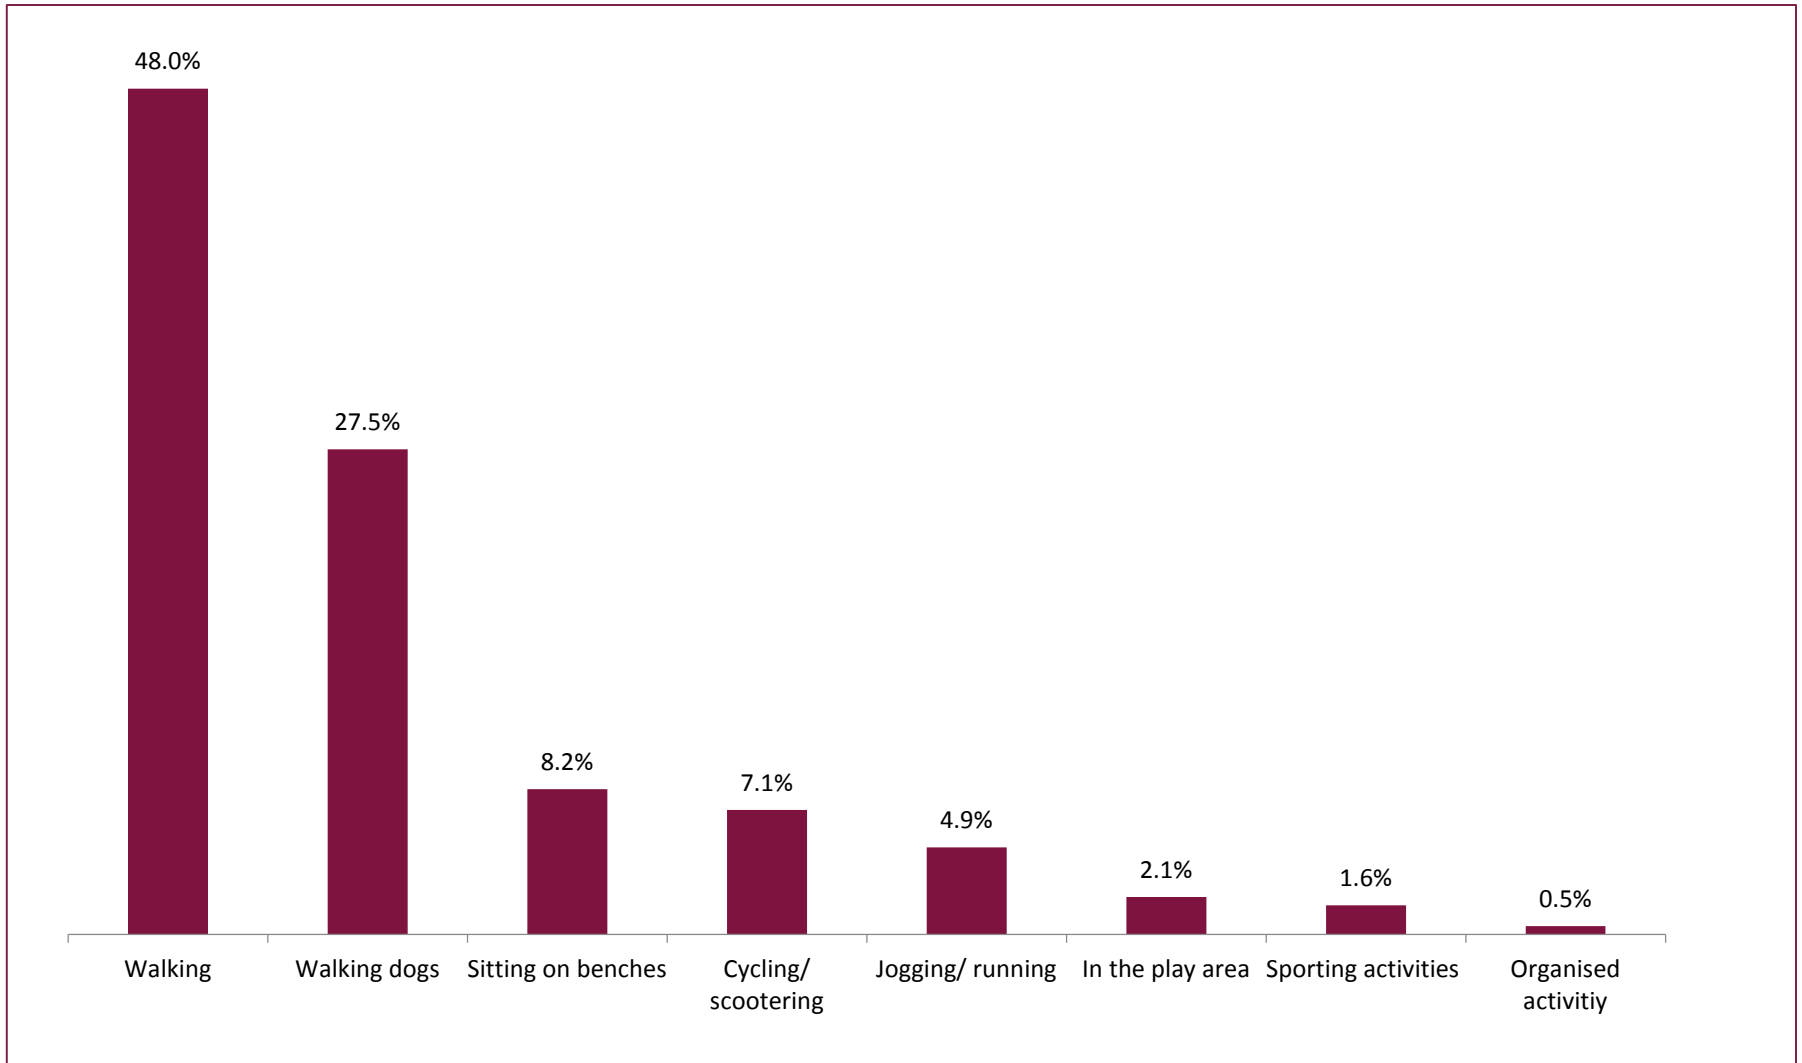

HILLIERS HAVEN

KEY FINDINGS: HILLIERS HAVEN

- 🏰 Hilliers Haven was visited 83 times during this survey and a total of 425 people were observed. An average of 5.1 people were present during each site visit, this was 44.1% less than the overall average of 9.2 visitors per site
- 🏰 93.2% of visitors were aged 40 or under
 - 🏰 The most common age of visitors observed in Hilliers Haven was between 0-16 years old equating to 60.7% of the total overall. This was followed by 16-40 year olds at 32.5%
 - 🏰 The activities that all four age groups participated in are walking and cycling/scootering
- 🏰 Walking and walking the dog made up three-quarters of the user activity for this site
- 🏰 The busiest day of the week was Sunday
 - 🏰 The percentage of visitors on the busiest day was 35.1%
- 🏰 The quietest days of the week were Monday and Wednesday
 - 🏰 The percentage of visitors on the quietest days was 11.1%
- 🏰 49.4% of visits took place in the afternoon
- 🏰 Autumn was the busiest season at Nursery Gardens, 32.0% of visitors went to the site between September - November
- 🏰 Similar numbers of people used the site in spring (24.7%) and summer (24.5%)

HILLIERS HAVEN

HILLIERS HAVEN: AGE

HILLIERS HAVEN: TIME OF YEAR

HILLIERS HAVEN: ACTIVITY BY DAY OF THE WEEK

HILLIERS HAVEN: TIME OF DAY