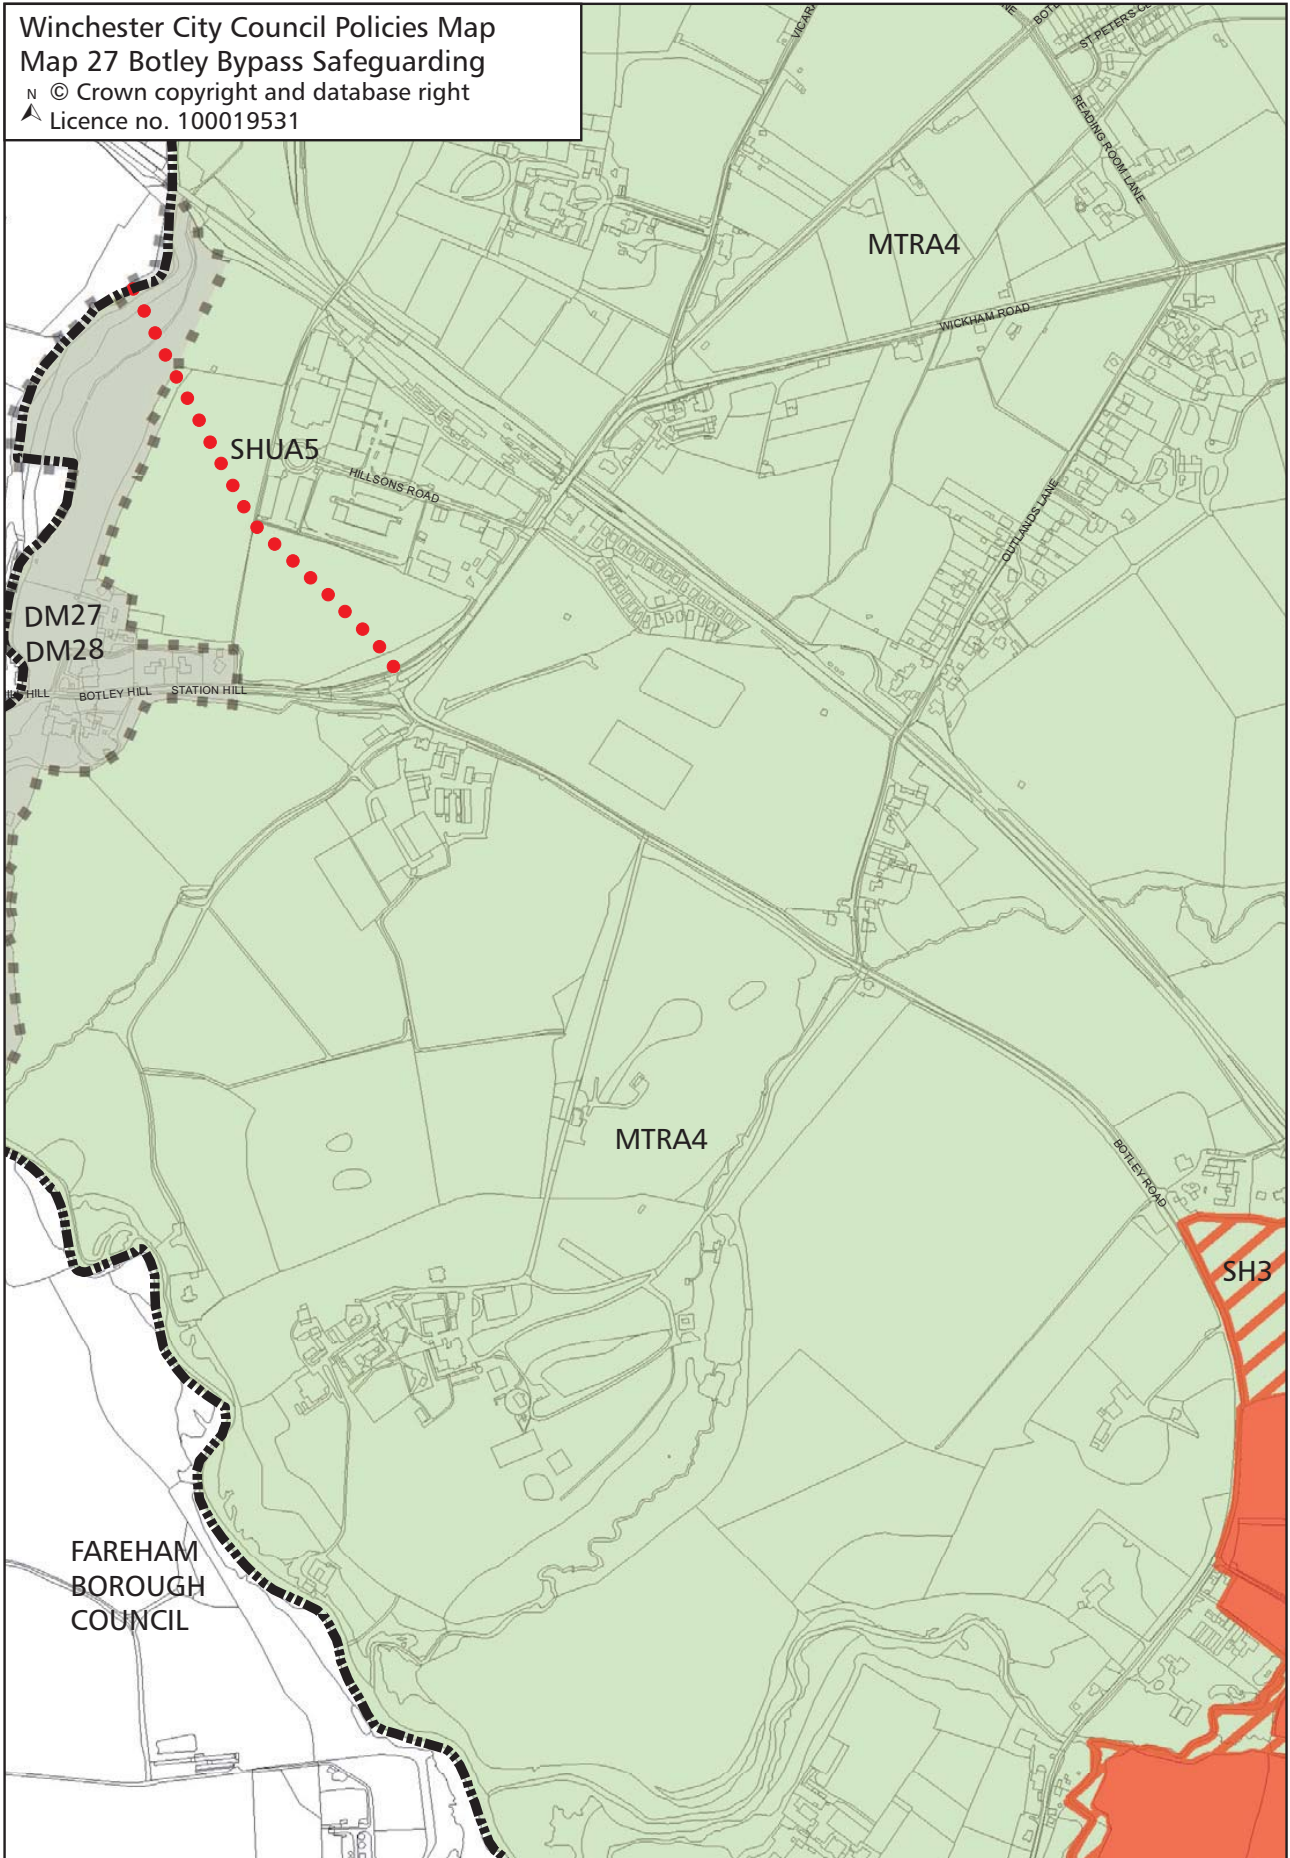

Winchester City Council Policies Map
Map 27 Botley Bypass Safeguarding

© Crown copyright and database right
Licence no. 100019531

Not to scale