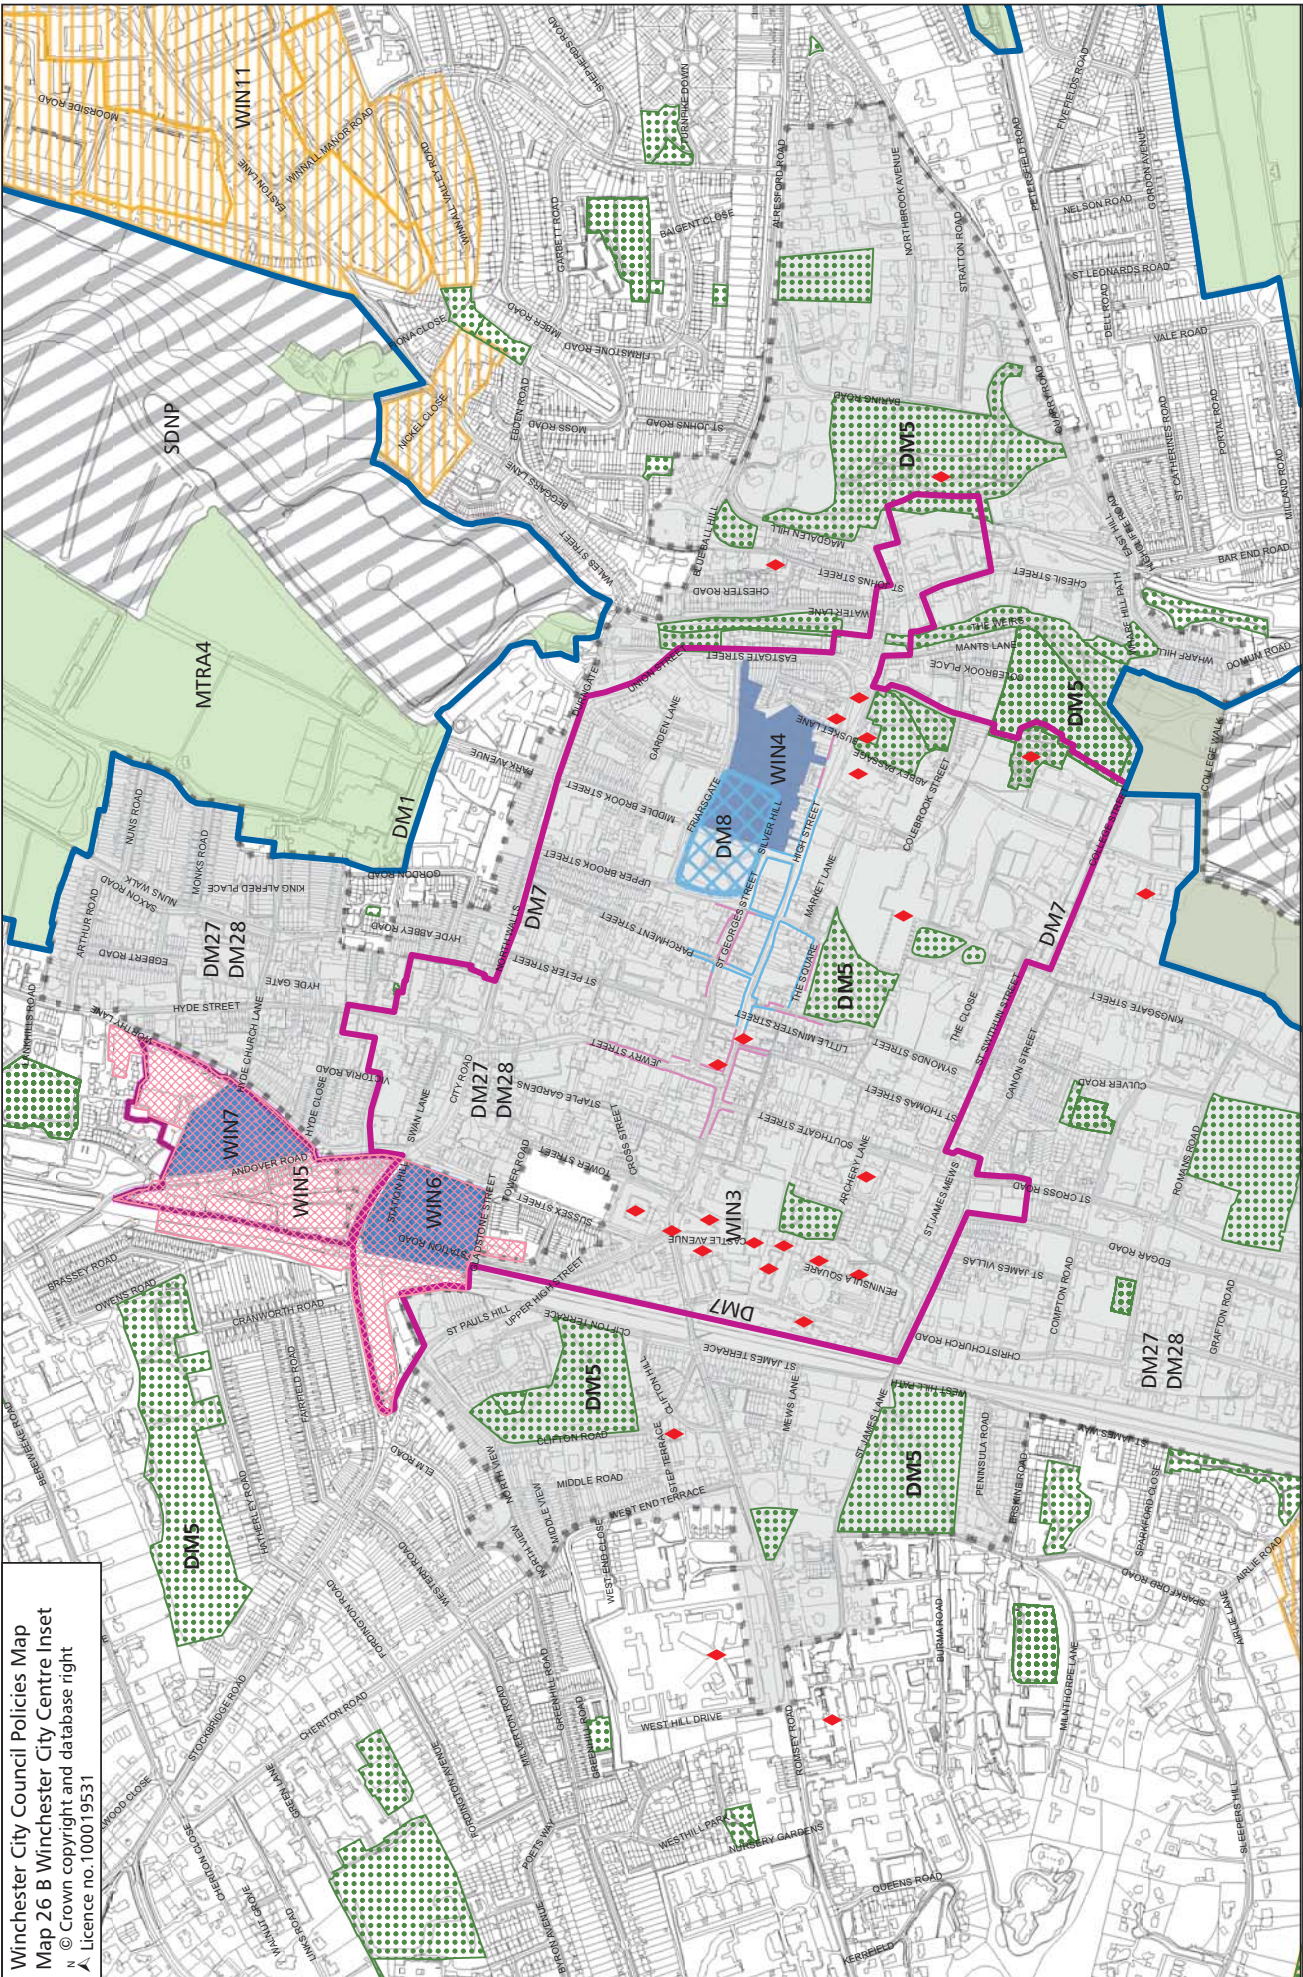

Winchester City Council Policies Map  
 Map 26 B Winchester City Centre Inset  
 © Crown copyright and database right  
 Licence no. 100019531

Not to scale