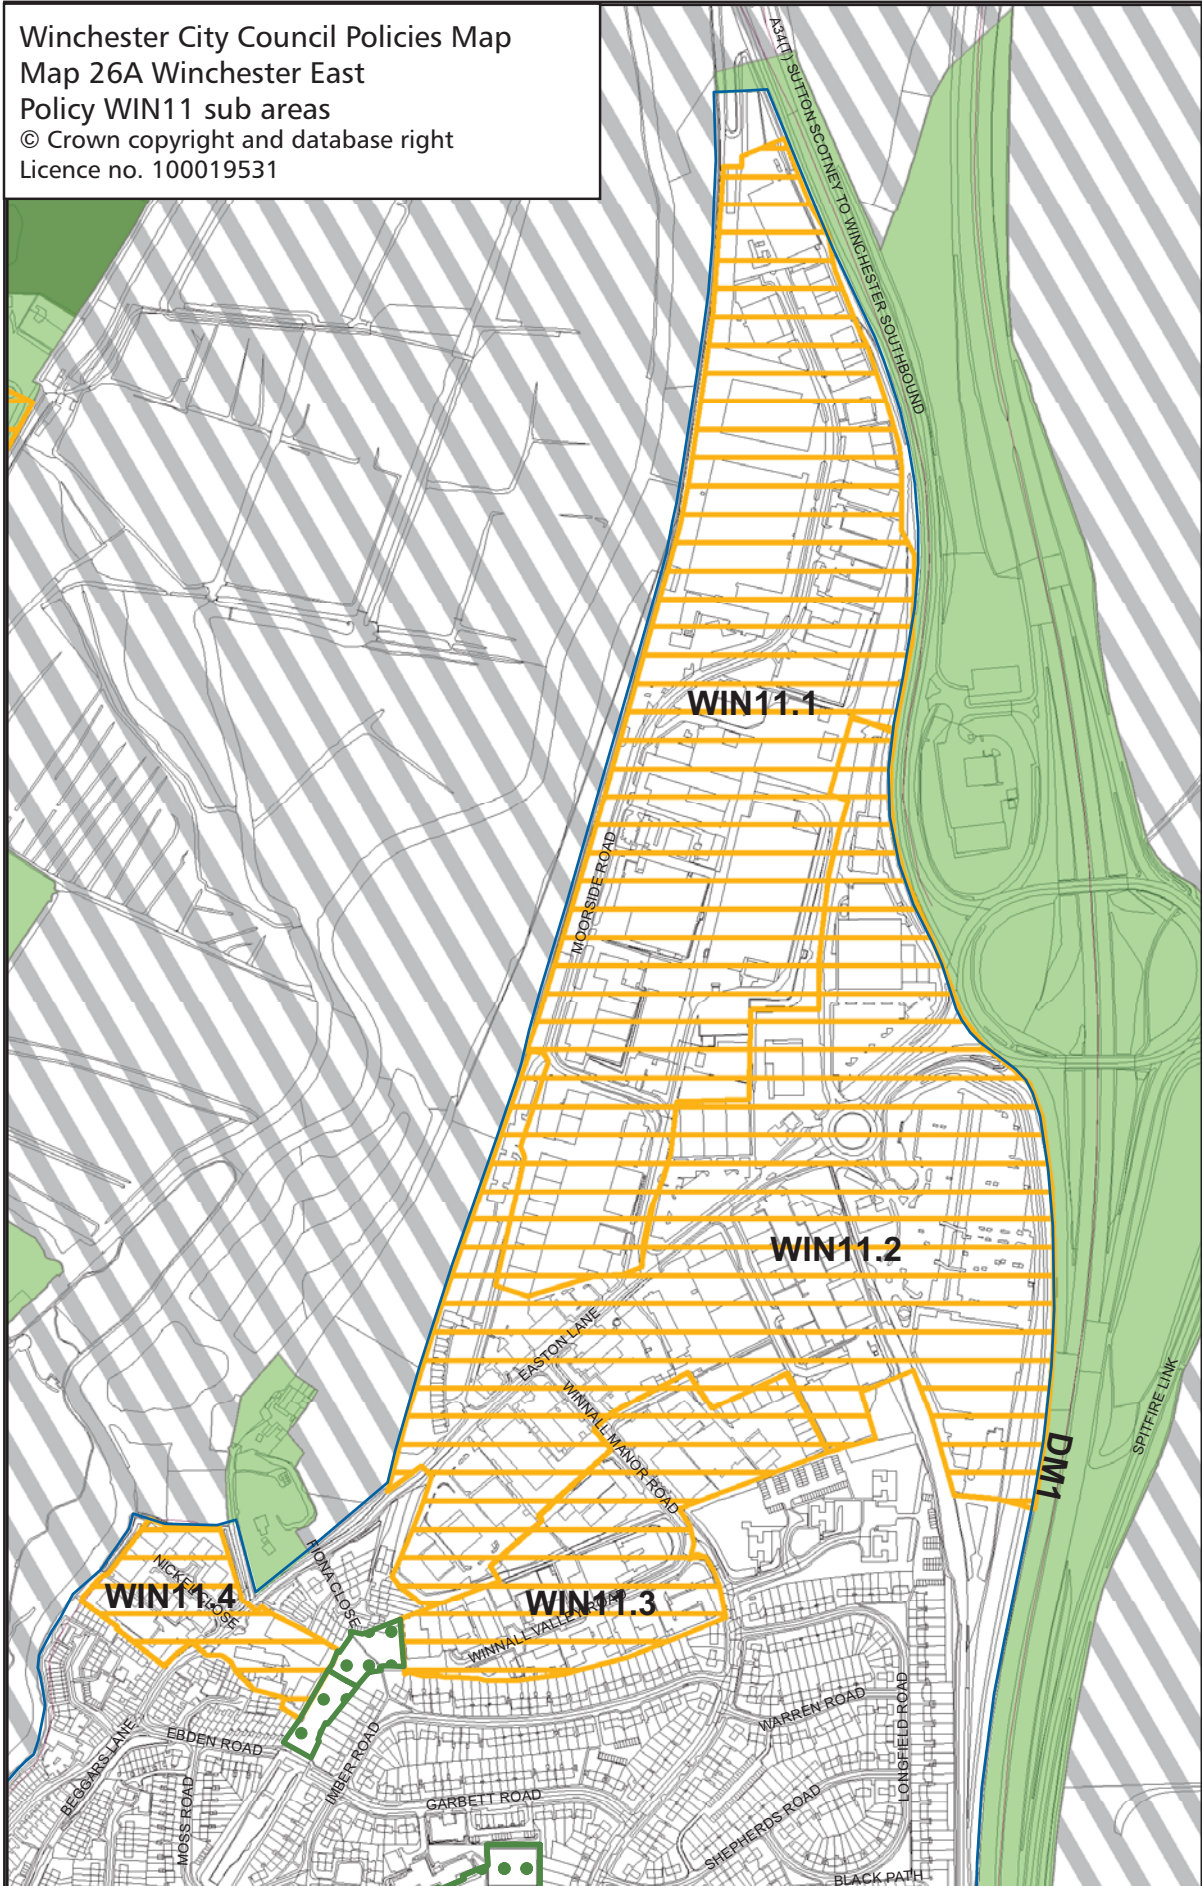

Winchester City Council Policies Map
Map 26A Winchester East
Policy WIN11 sub areas
© Crown copyright and database right
Licence no. 100019531

Not to scale