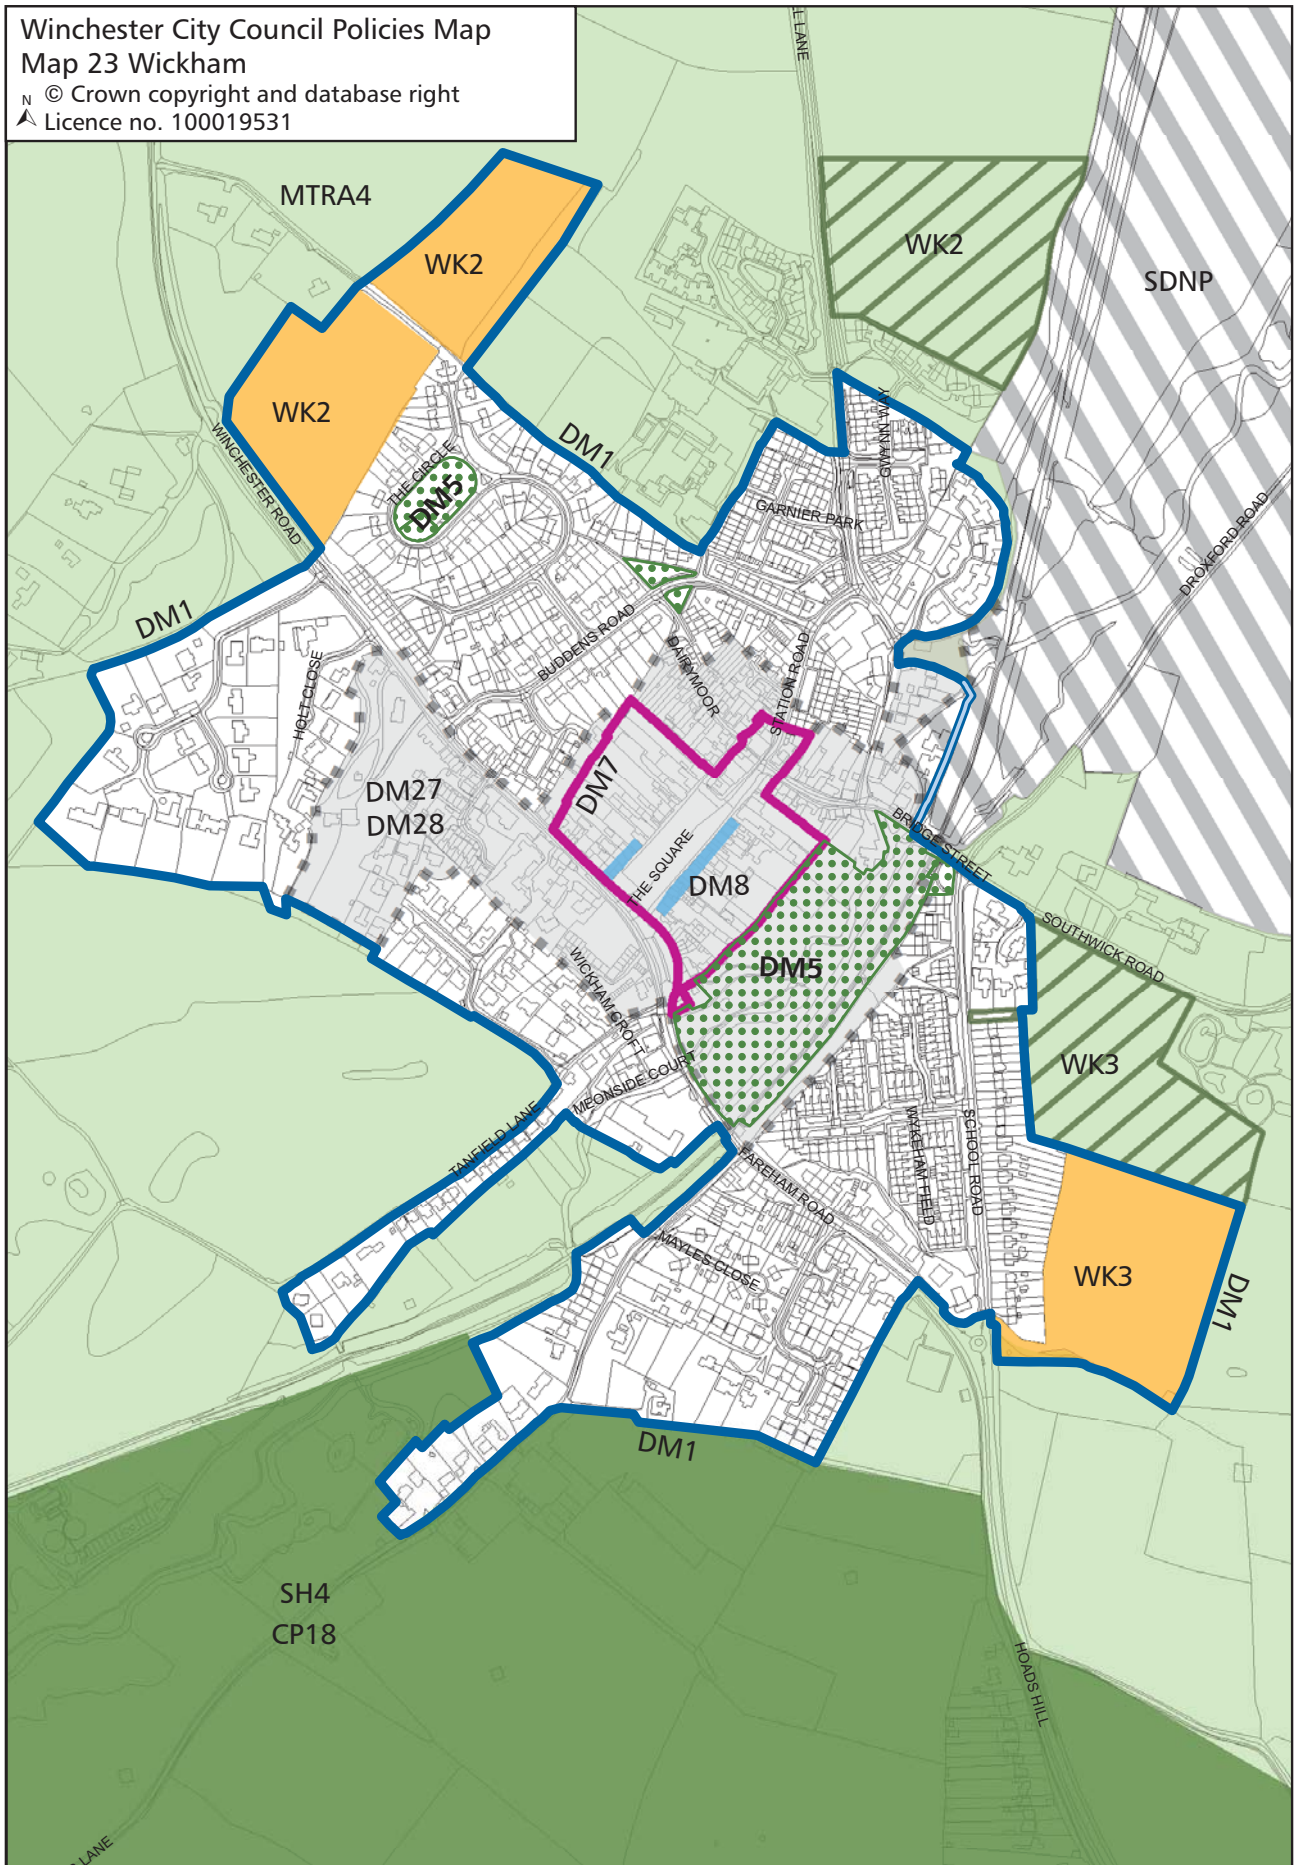

Winchester City Council Policies Map  
Map 23 Wickham

© Crown copyright and database right  
Licence no. 100019531

Not to scale