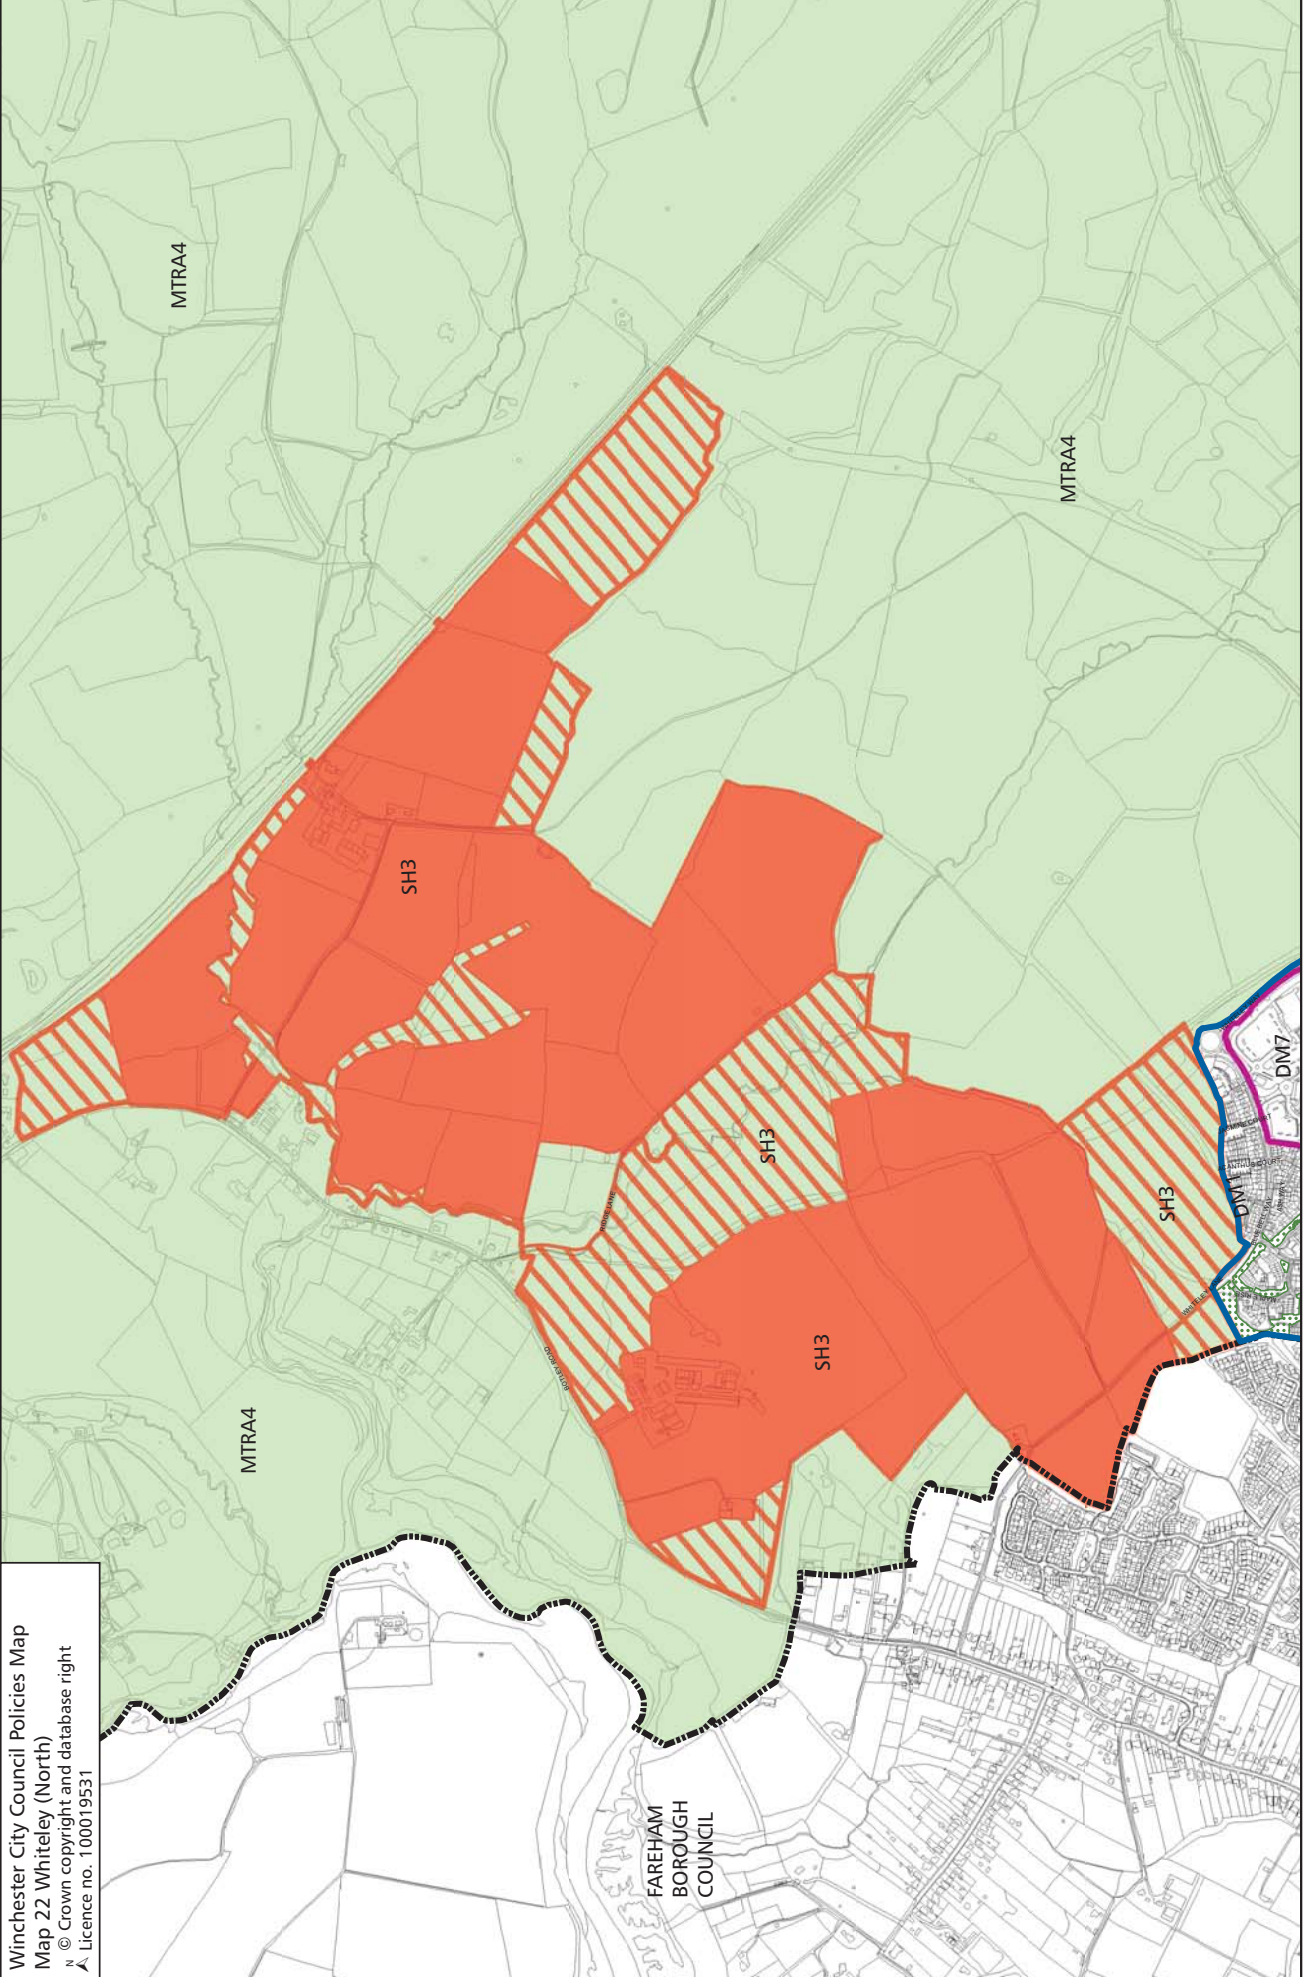

Winchester City Council Policies Map  
Map 22 Whiteley (North)  
© Crown copyright and database right  
Licence no. 100019531

Not to scale