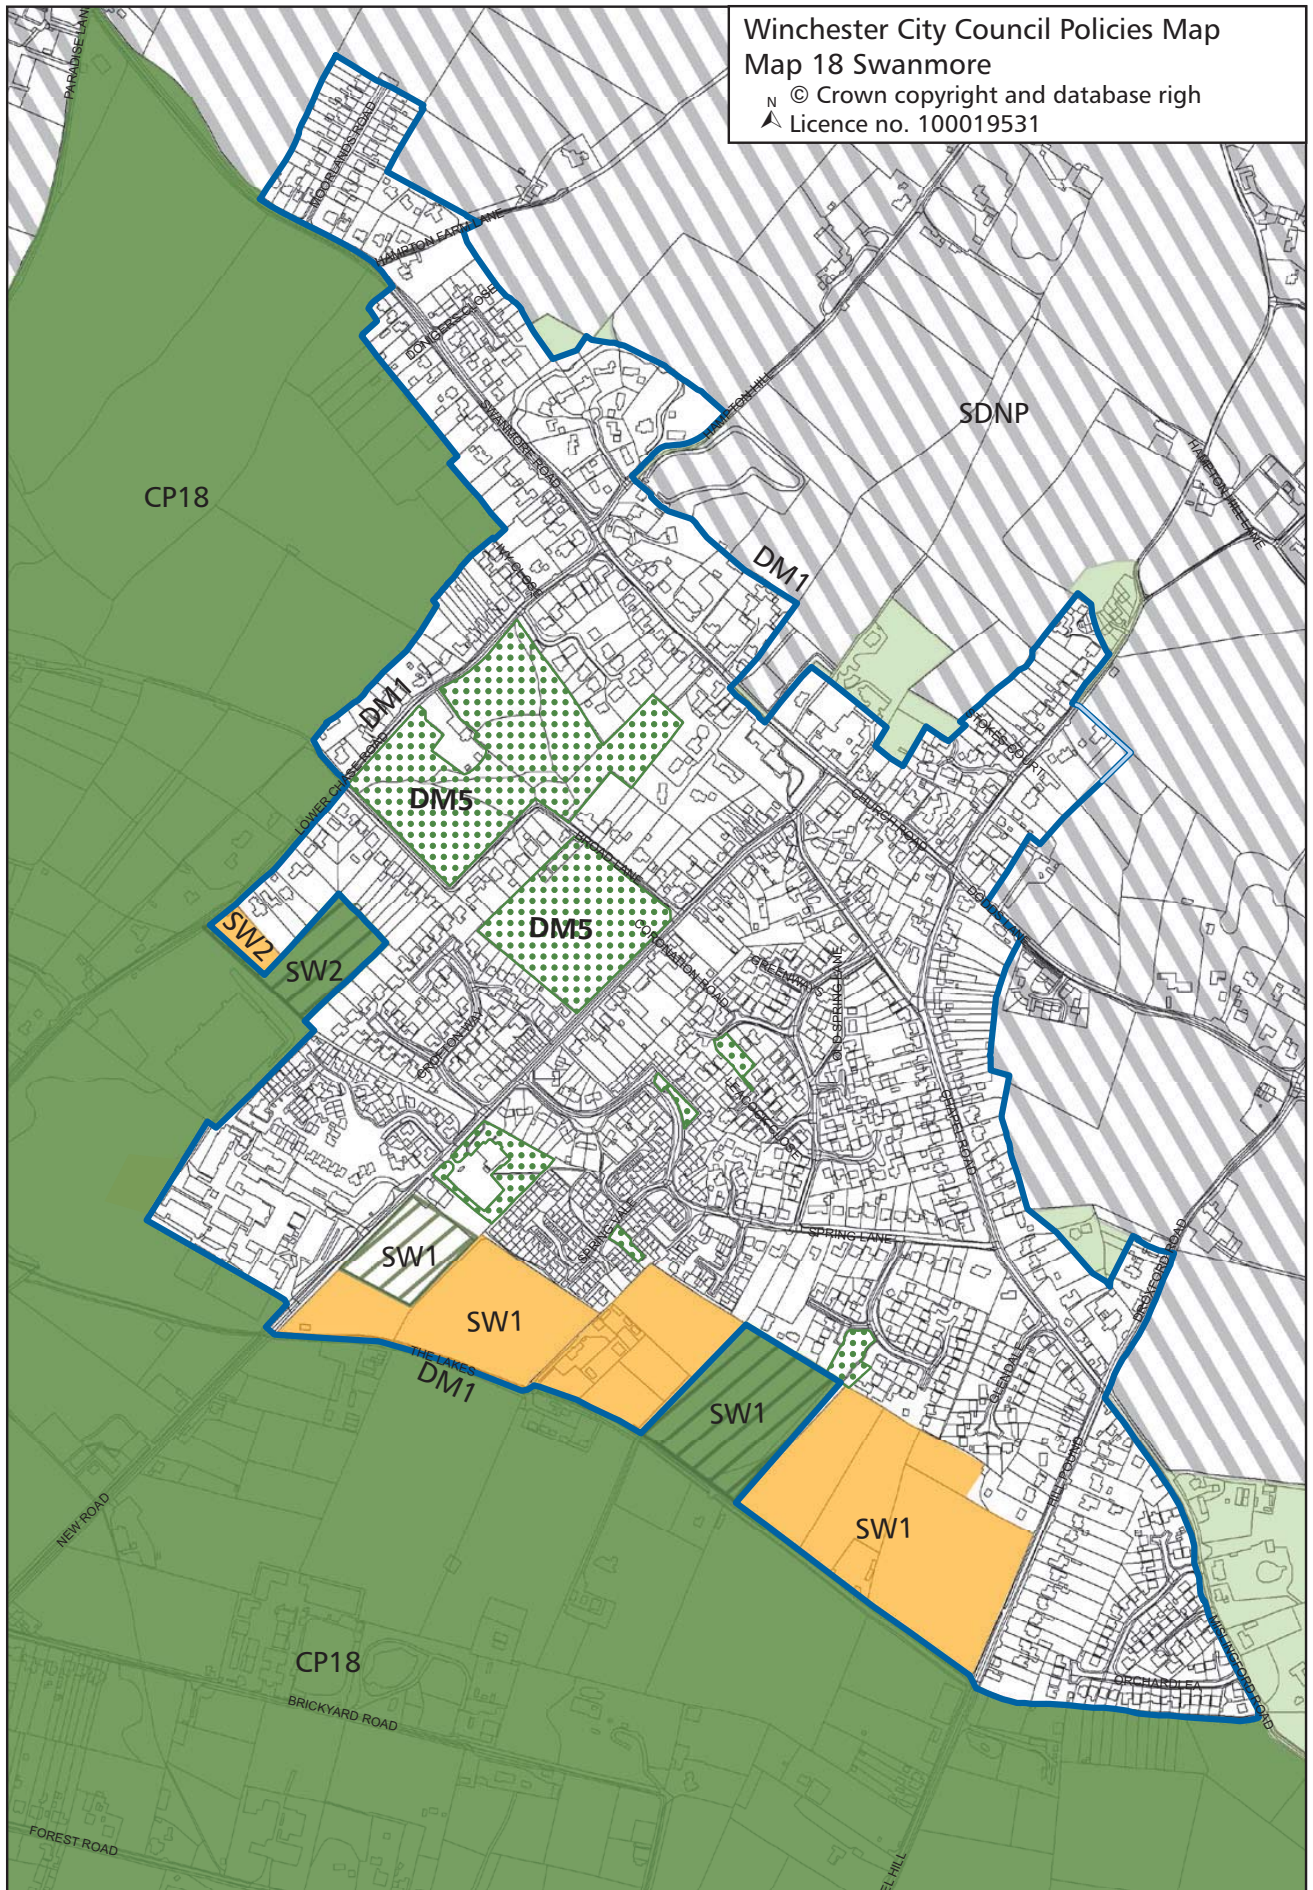

Winchester City Council Policies Map
Map 18 Swanmore

© Crown copyright and database right
Licence no. 100019531

Not to scale