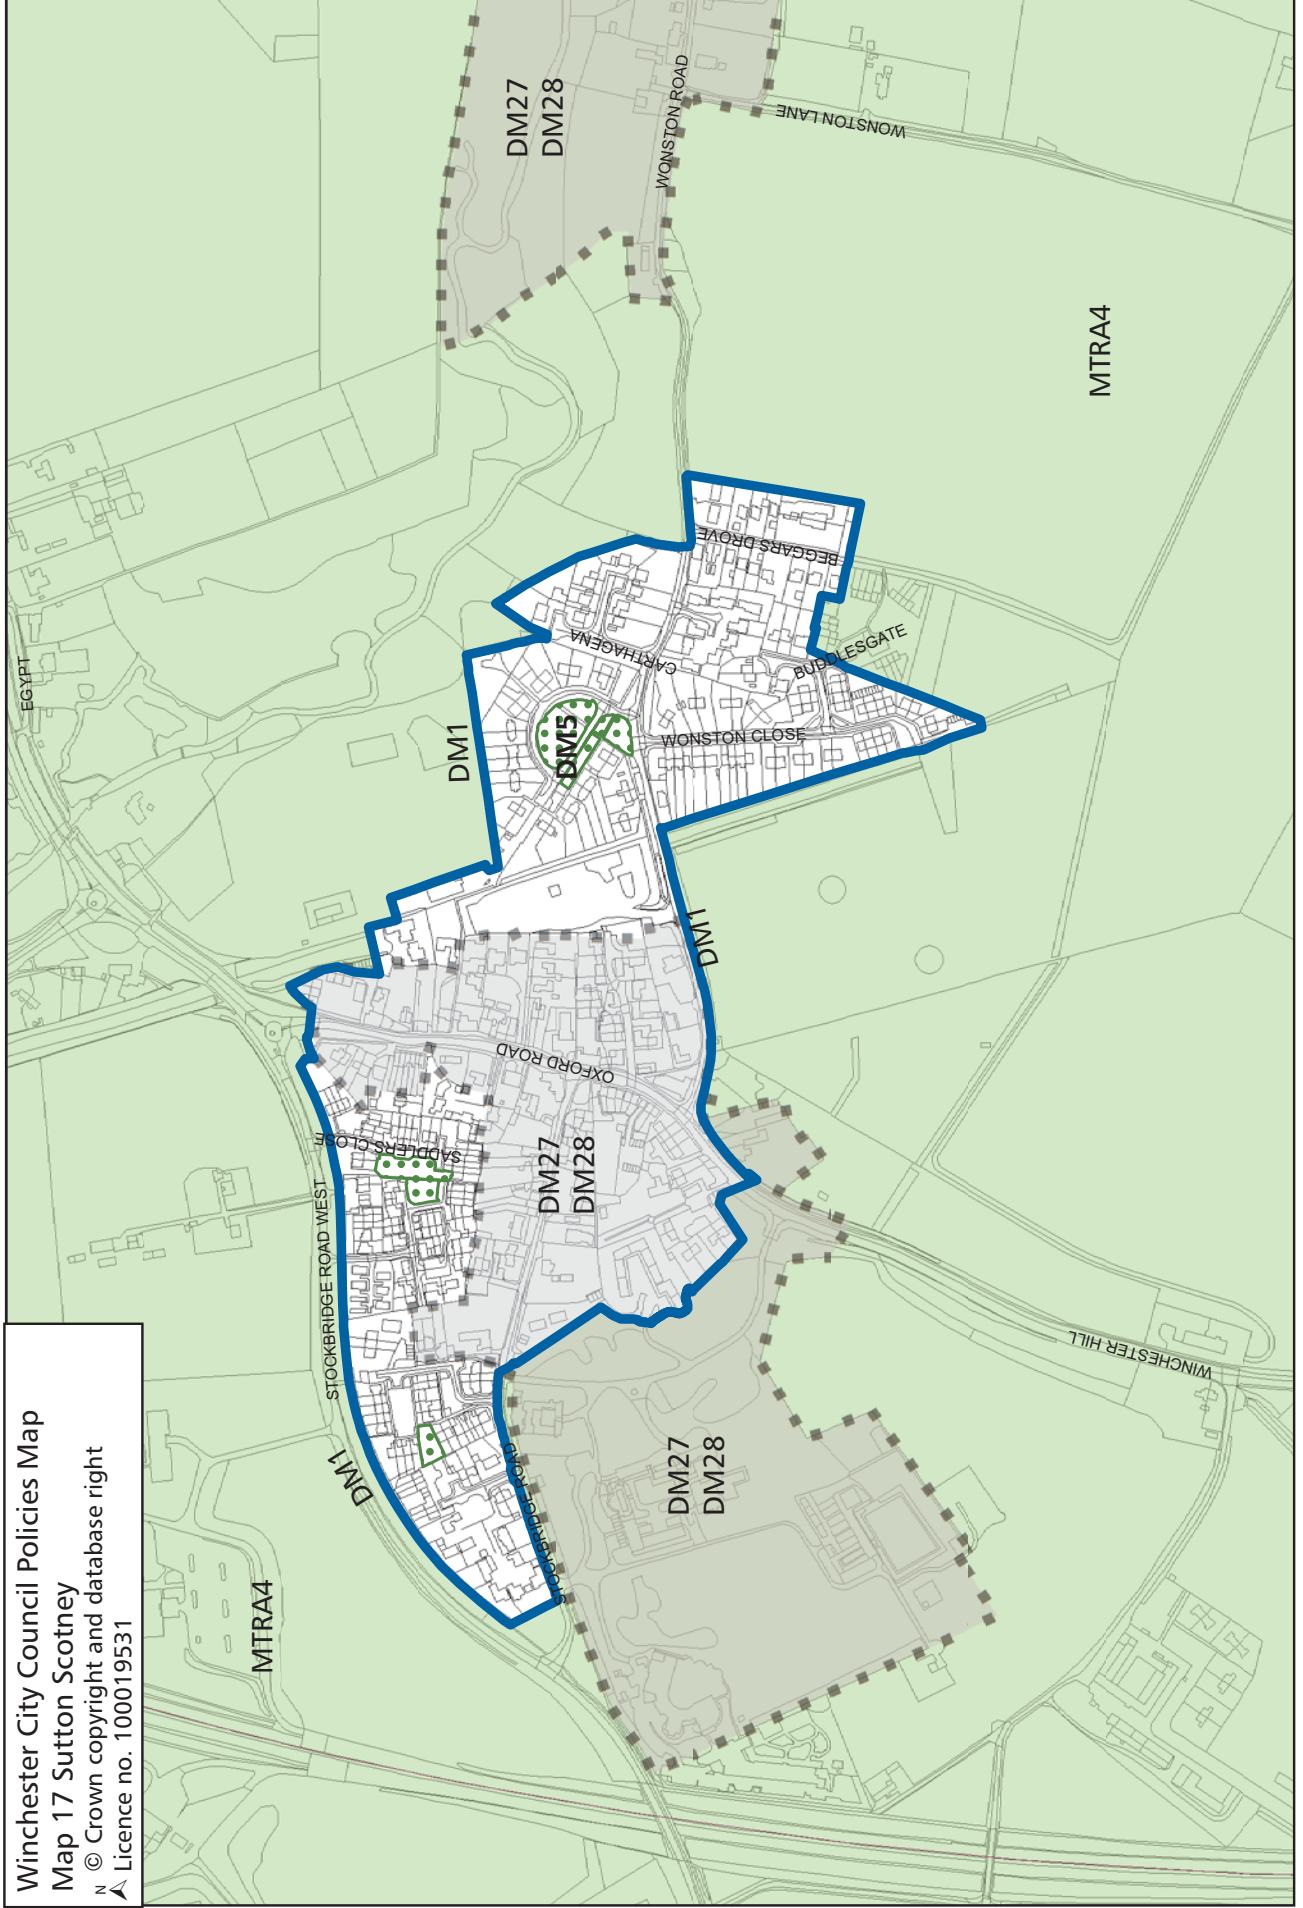

Winchester City Council Policies Map

Map 17 Sutton Scotney

© Crown copyright and database right

Licence no. 100019531

Not to scale