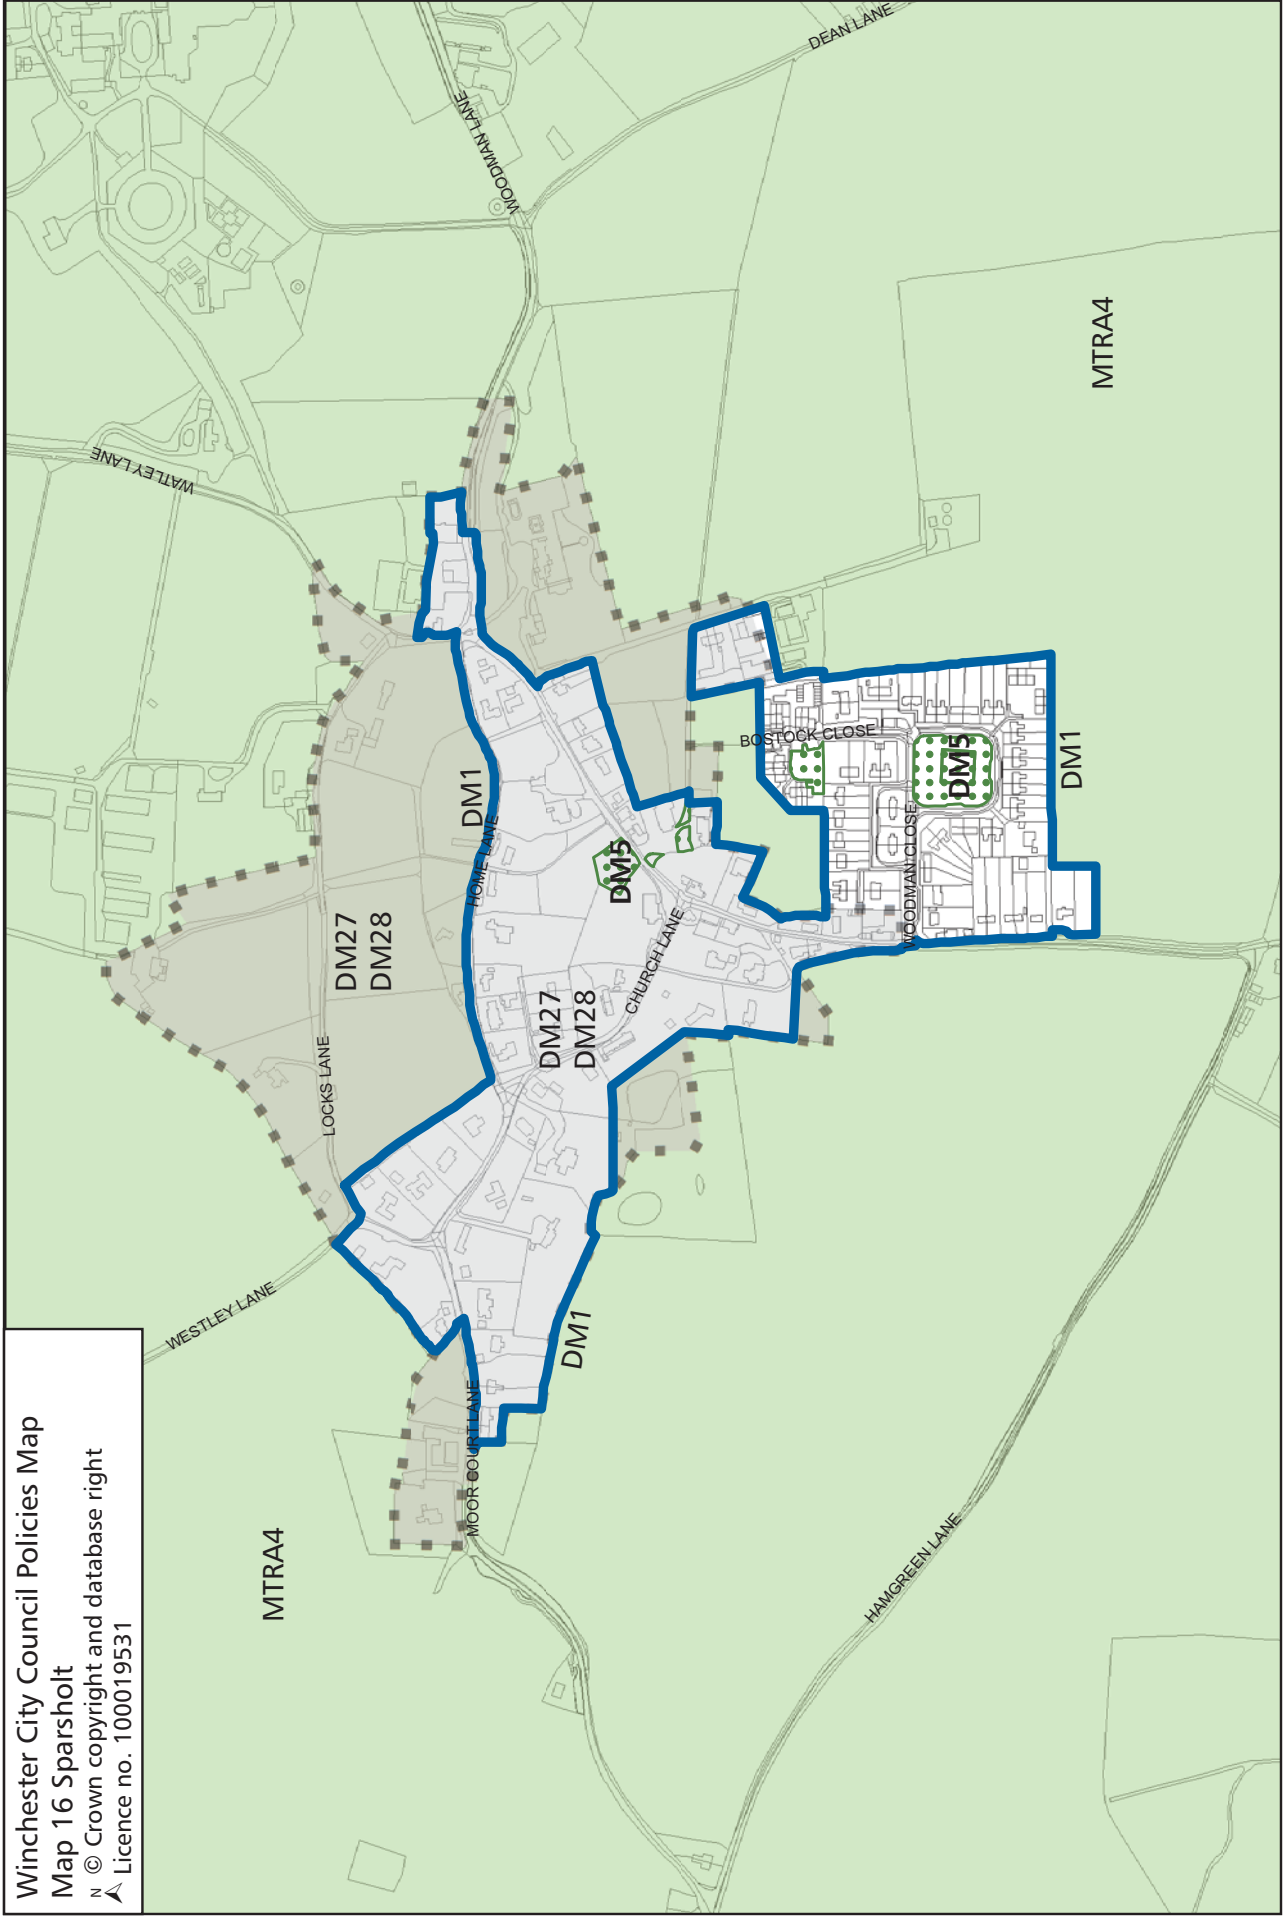

Winchester City Council Policies Map

Map 16 Sparsholt

© Crown copyright and database right

▲ Licence no. 100019531

Not to scale