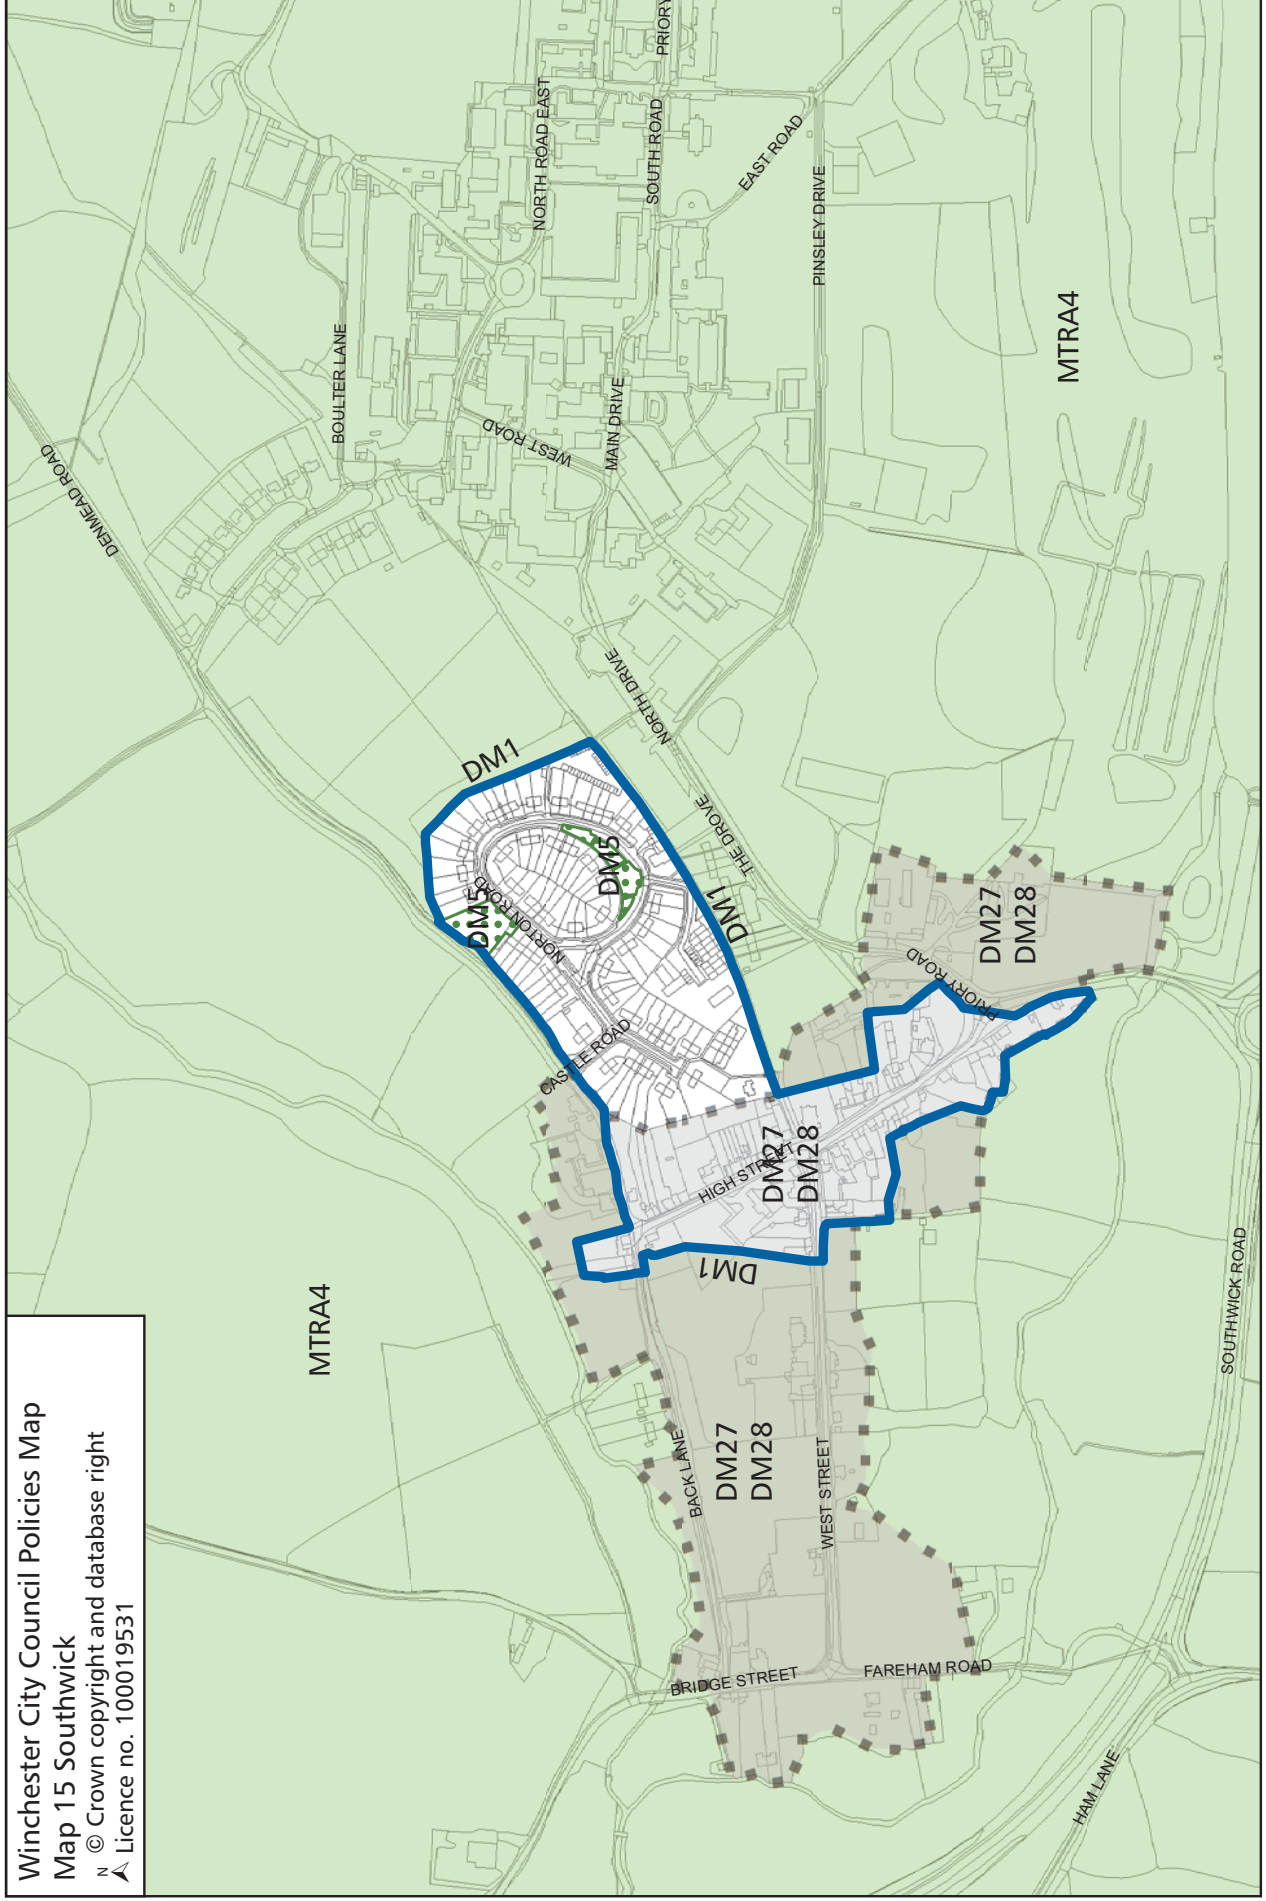

Winchester City Council Policies Map

Map 15 Southwick

© Crown copyright and database right

▲ Licence no. 100019531

Not to scale