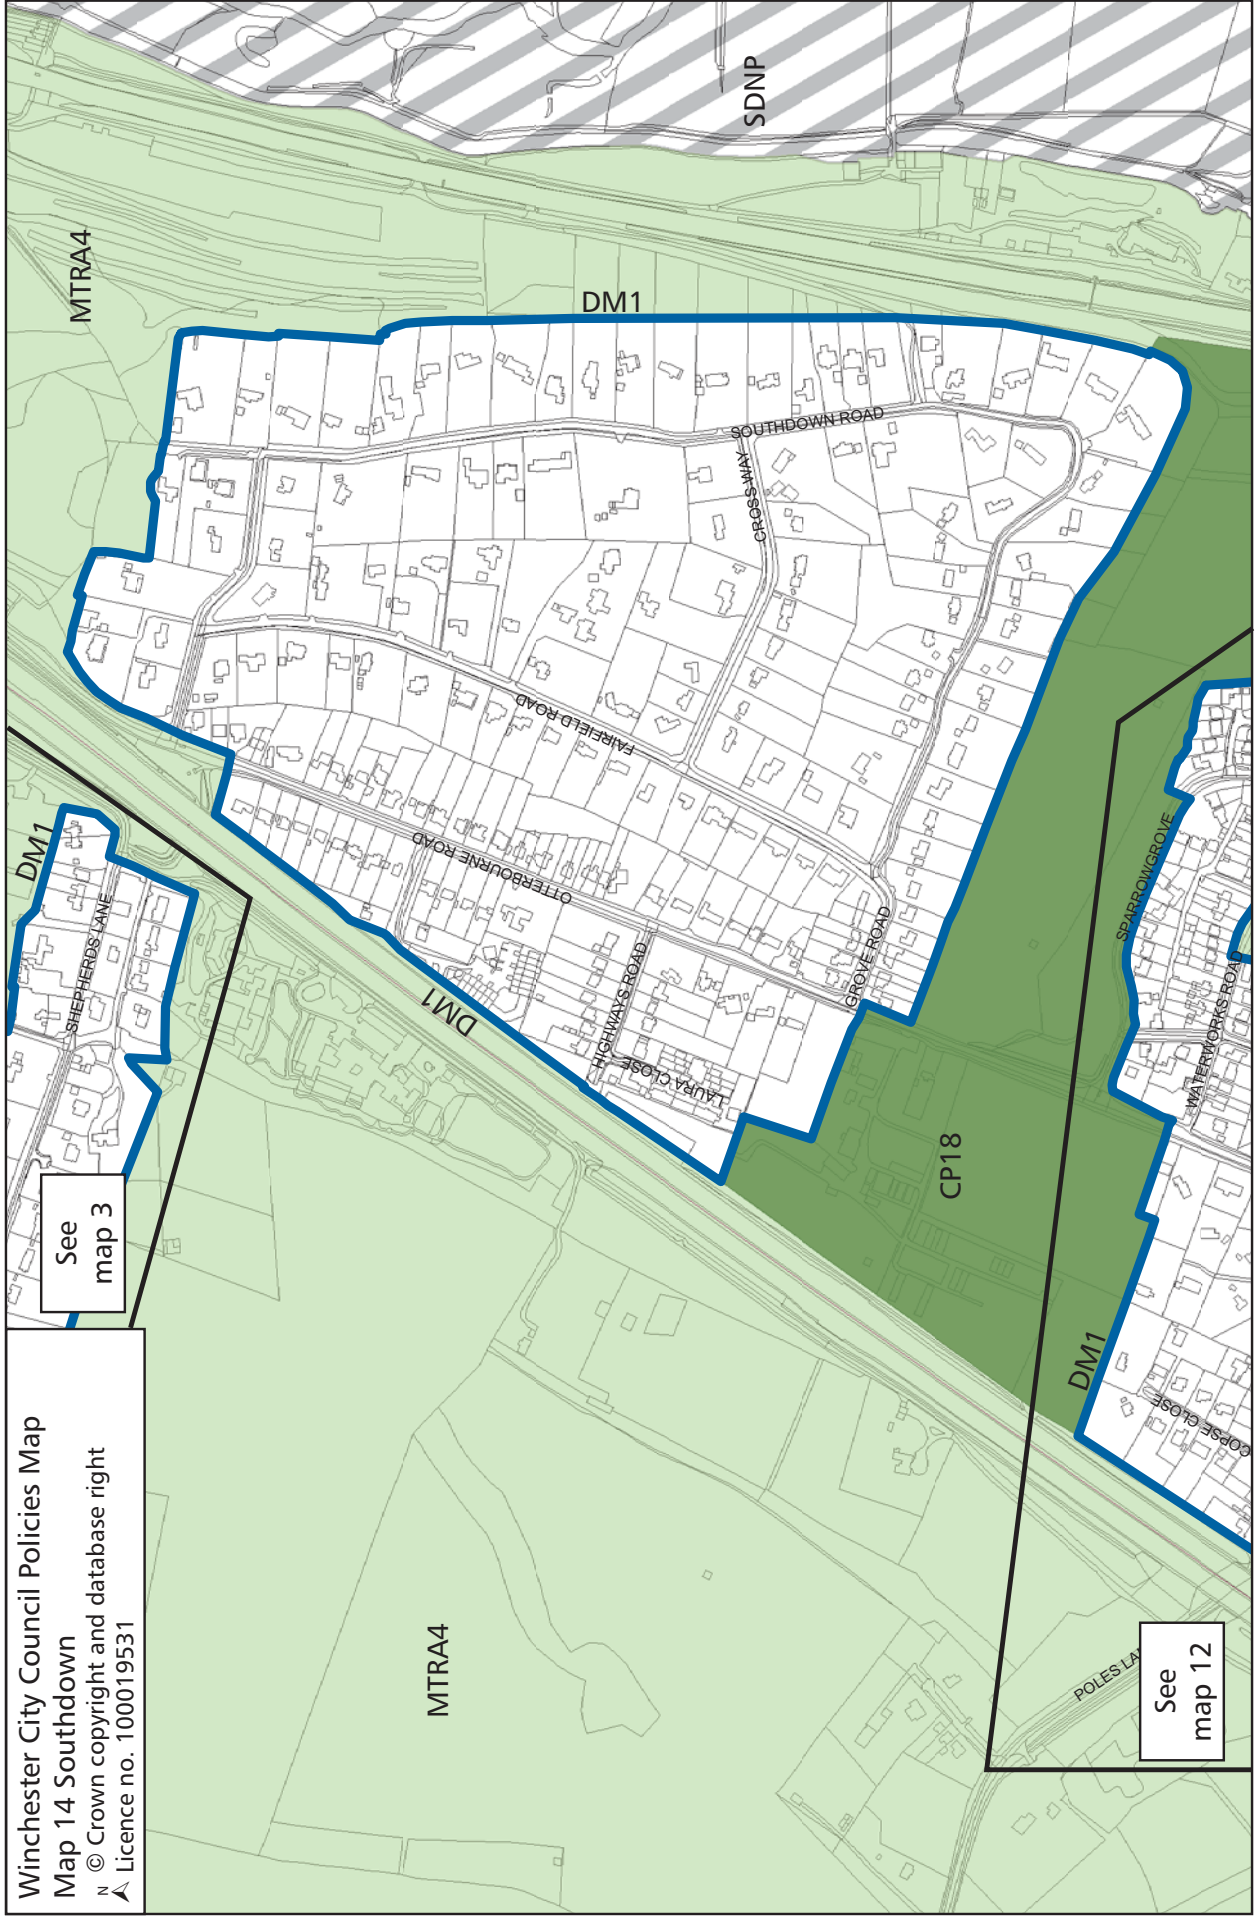

Winchester City Council Policies Map

Map 14 Southdown

© Crown copyright and database right

▲ Licence no. 100019531

See map 3

See map 12

Not to scale