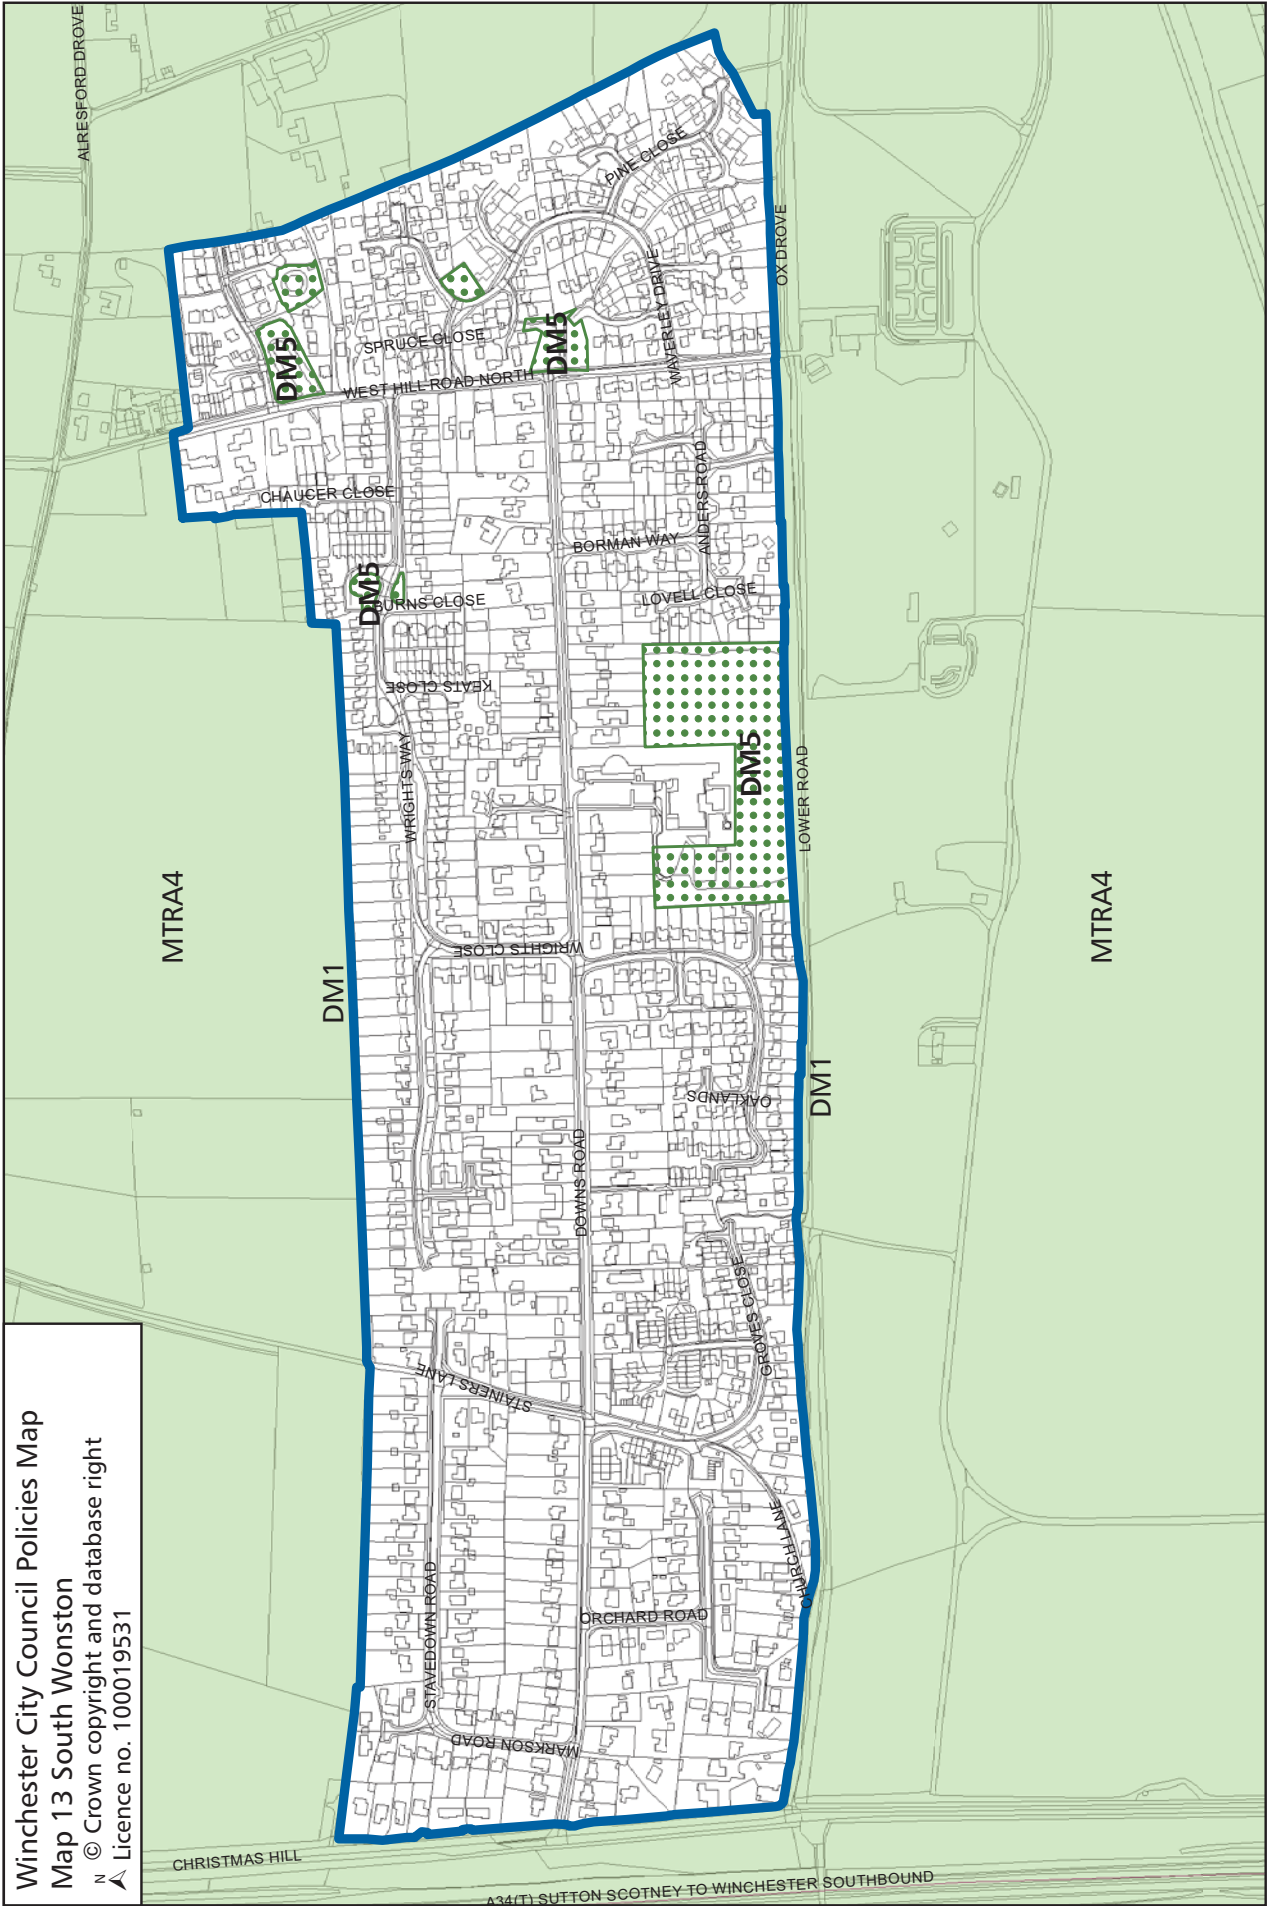

Winchester City Council Policies Map
 Map 13 South Wonston
 © Crown copyright and database right
 Licence no. 100019531

Not to scale