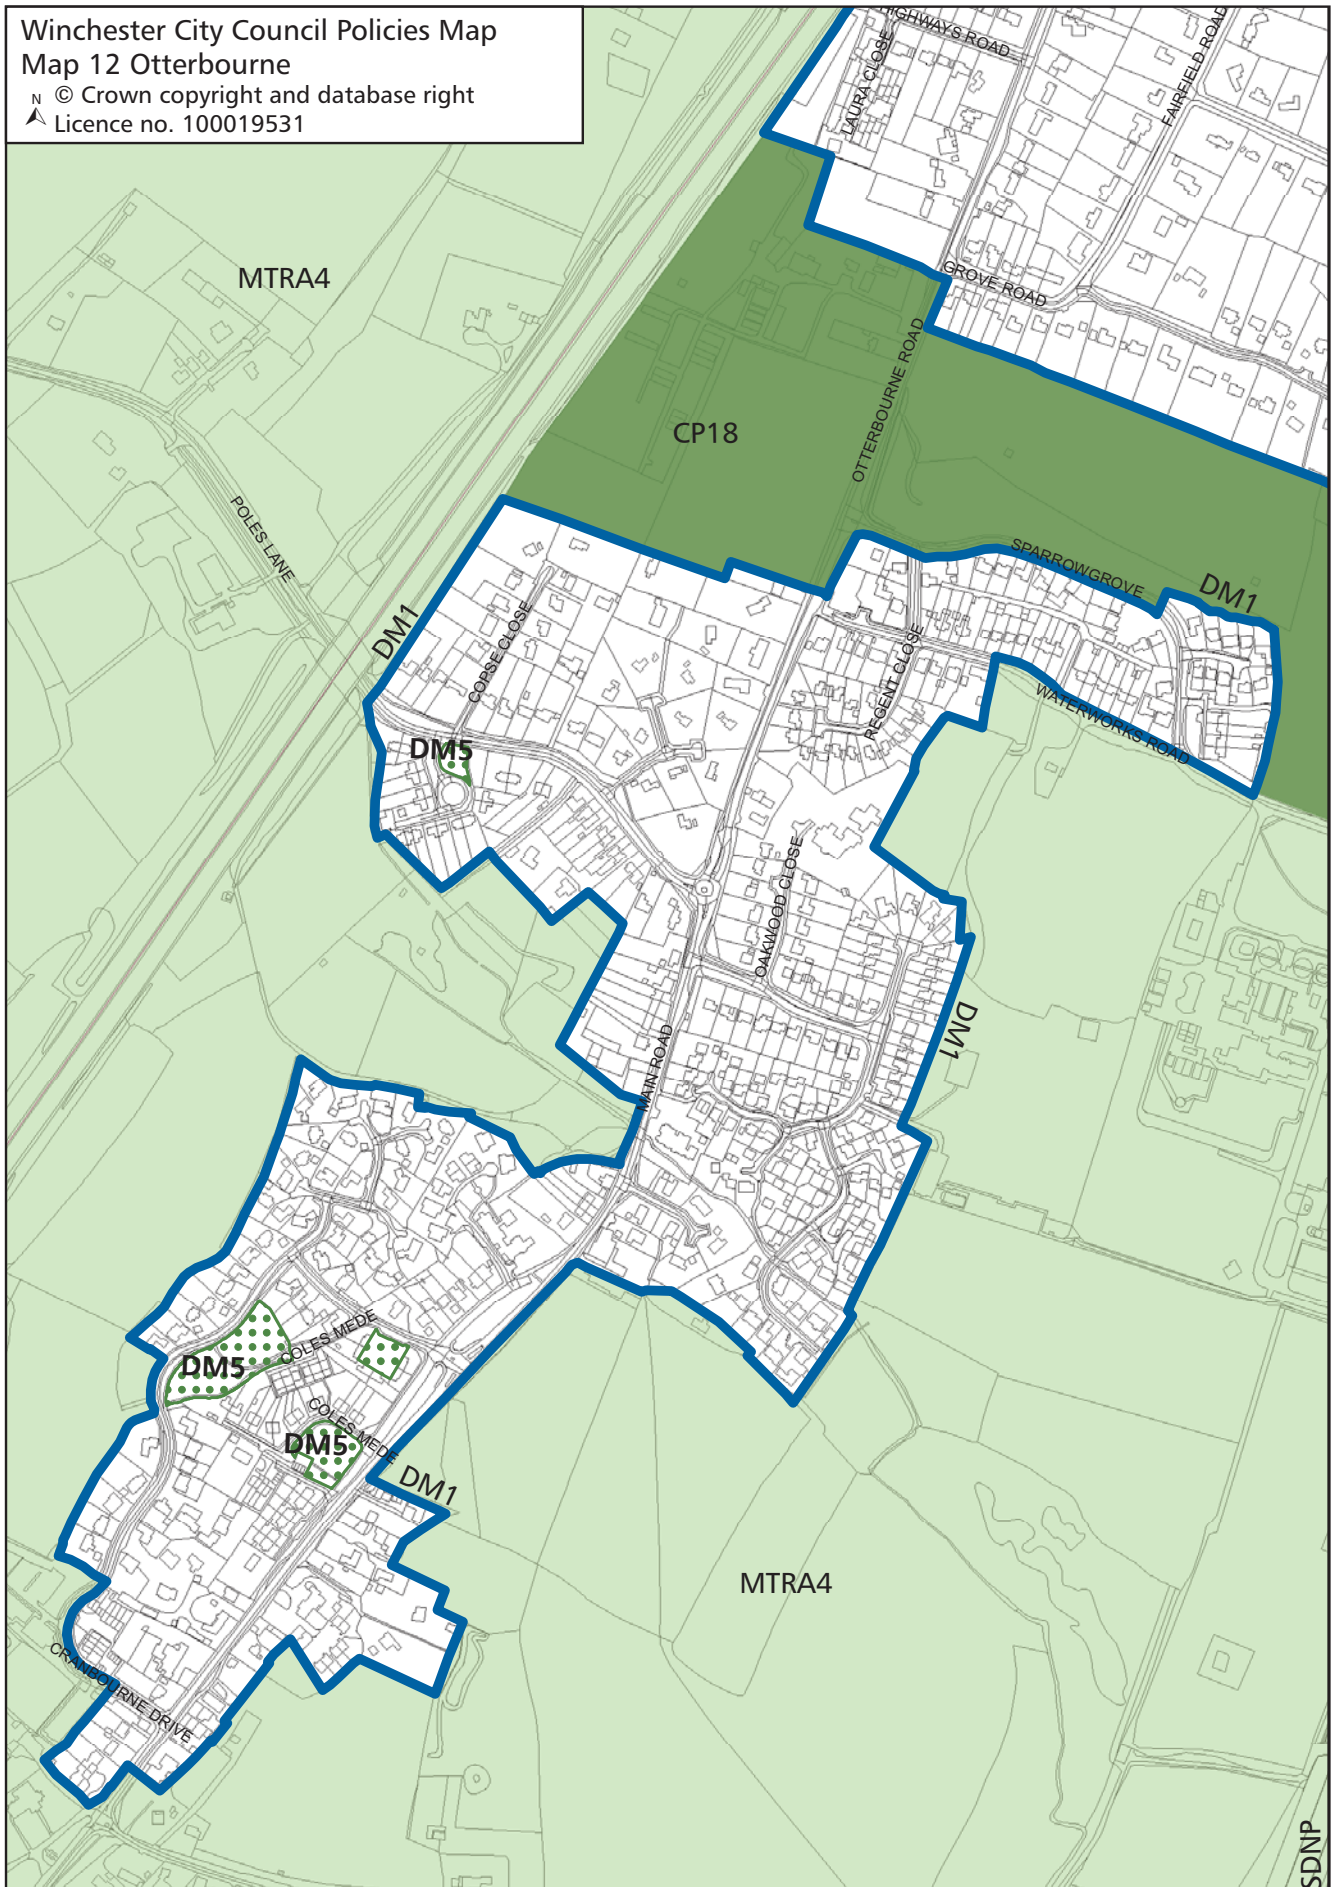

Winchester City Council Policies Map
Map 12 Otterbourne

© Crown copyright and database right
Licence no. 100019531

SDNP

Not to scale