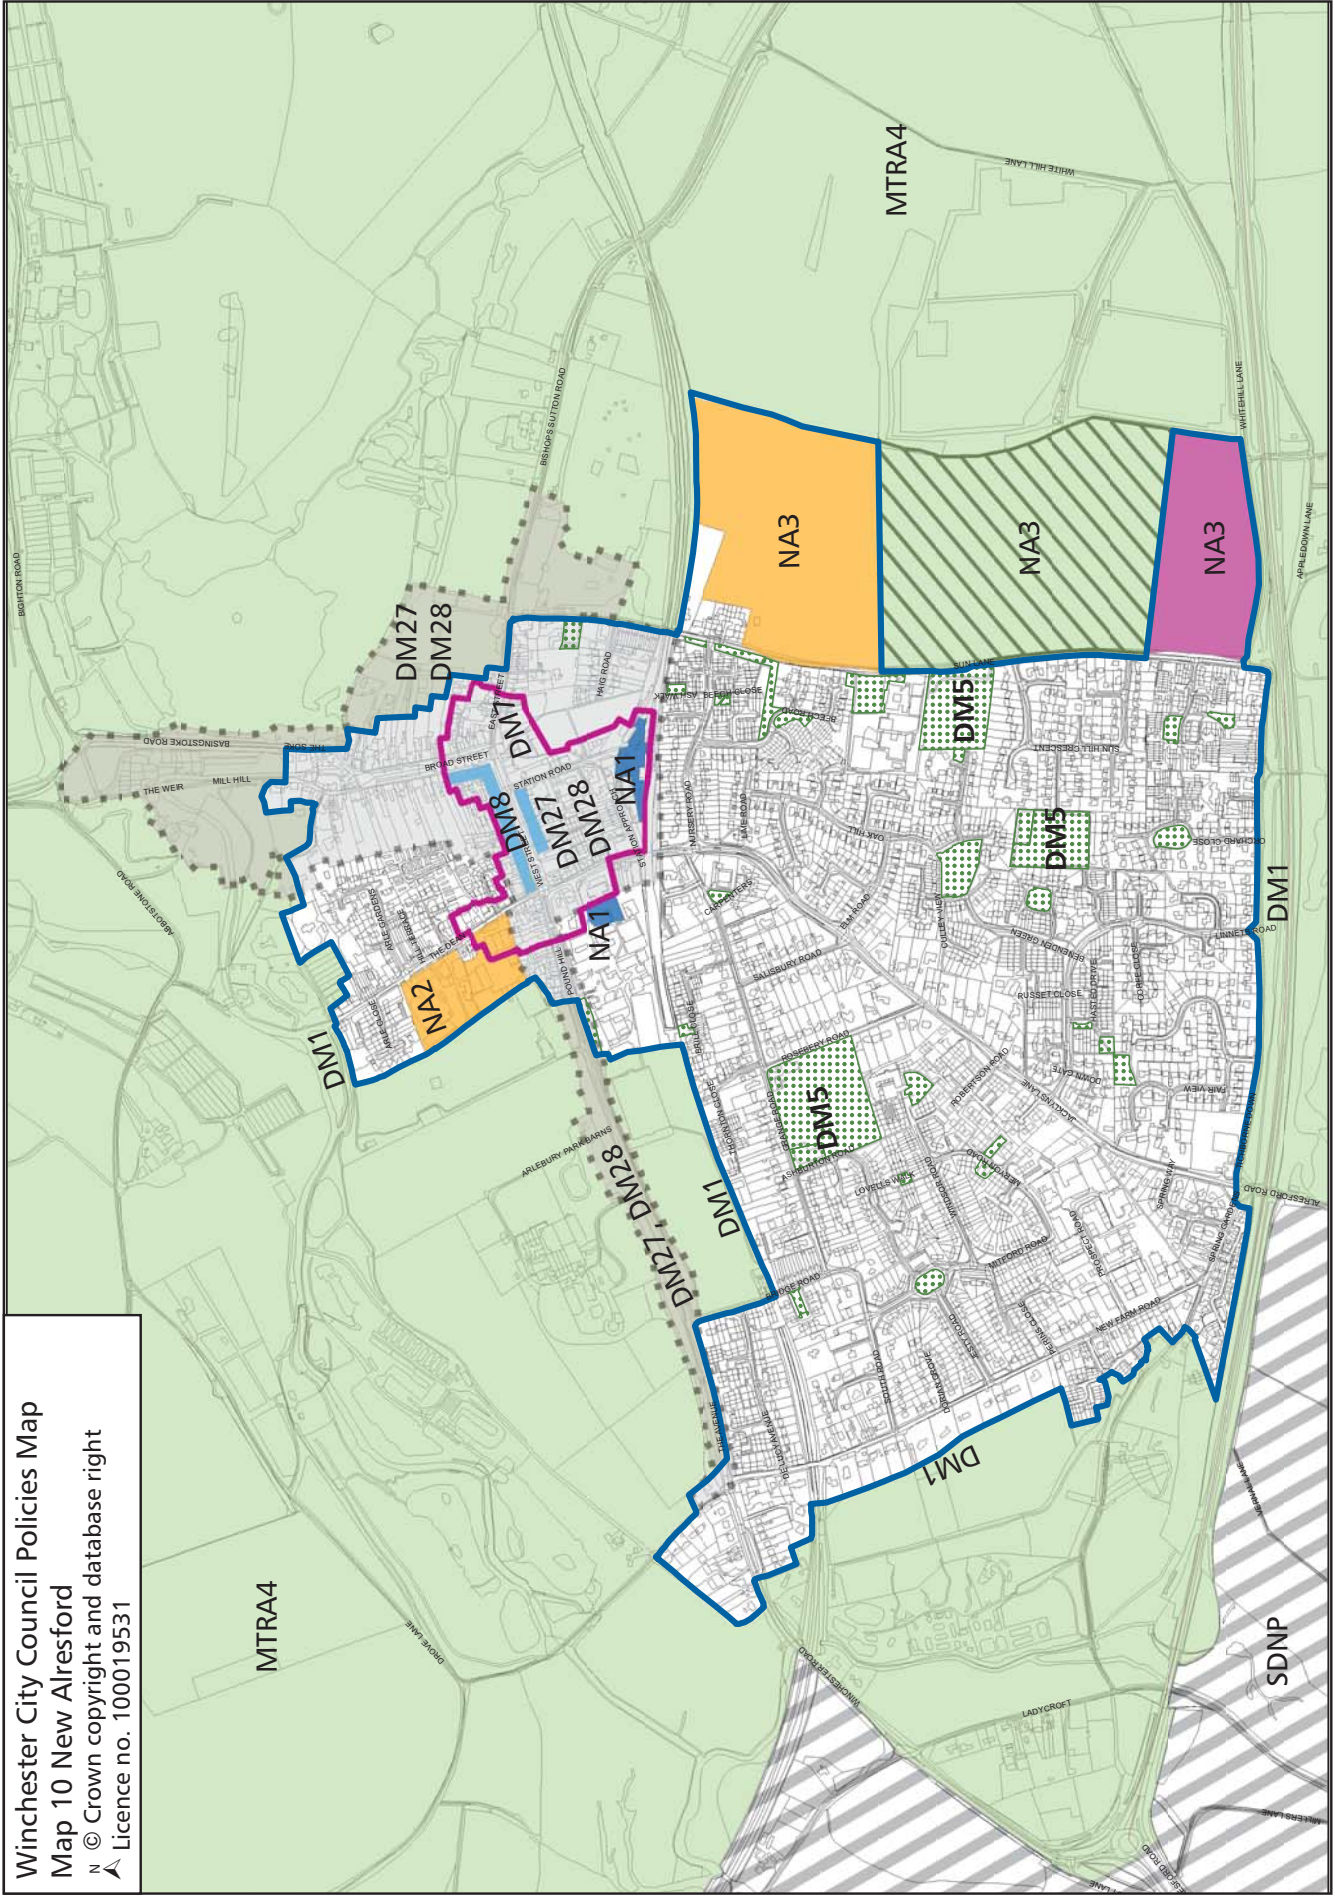

Winchester City Council Policies Map
 Map 10 New Alresford
 N © Crown copyright and database right
 A Licence no. 100019531

Not to scale