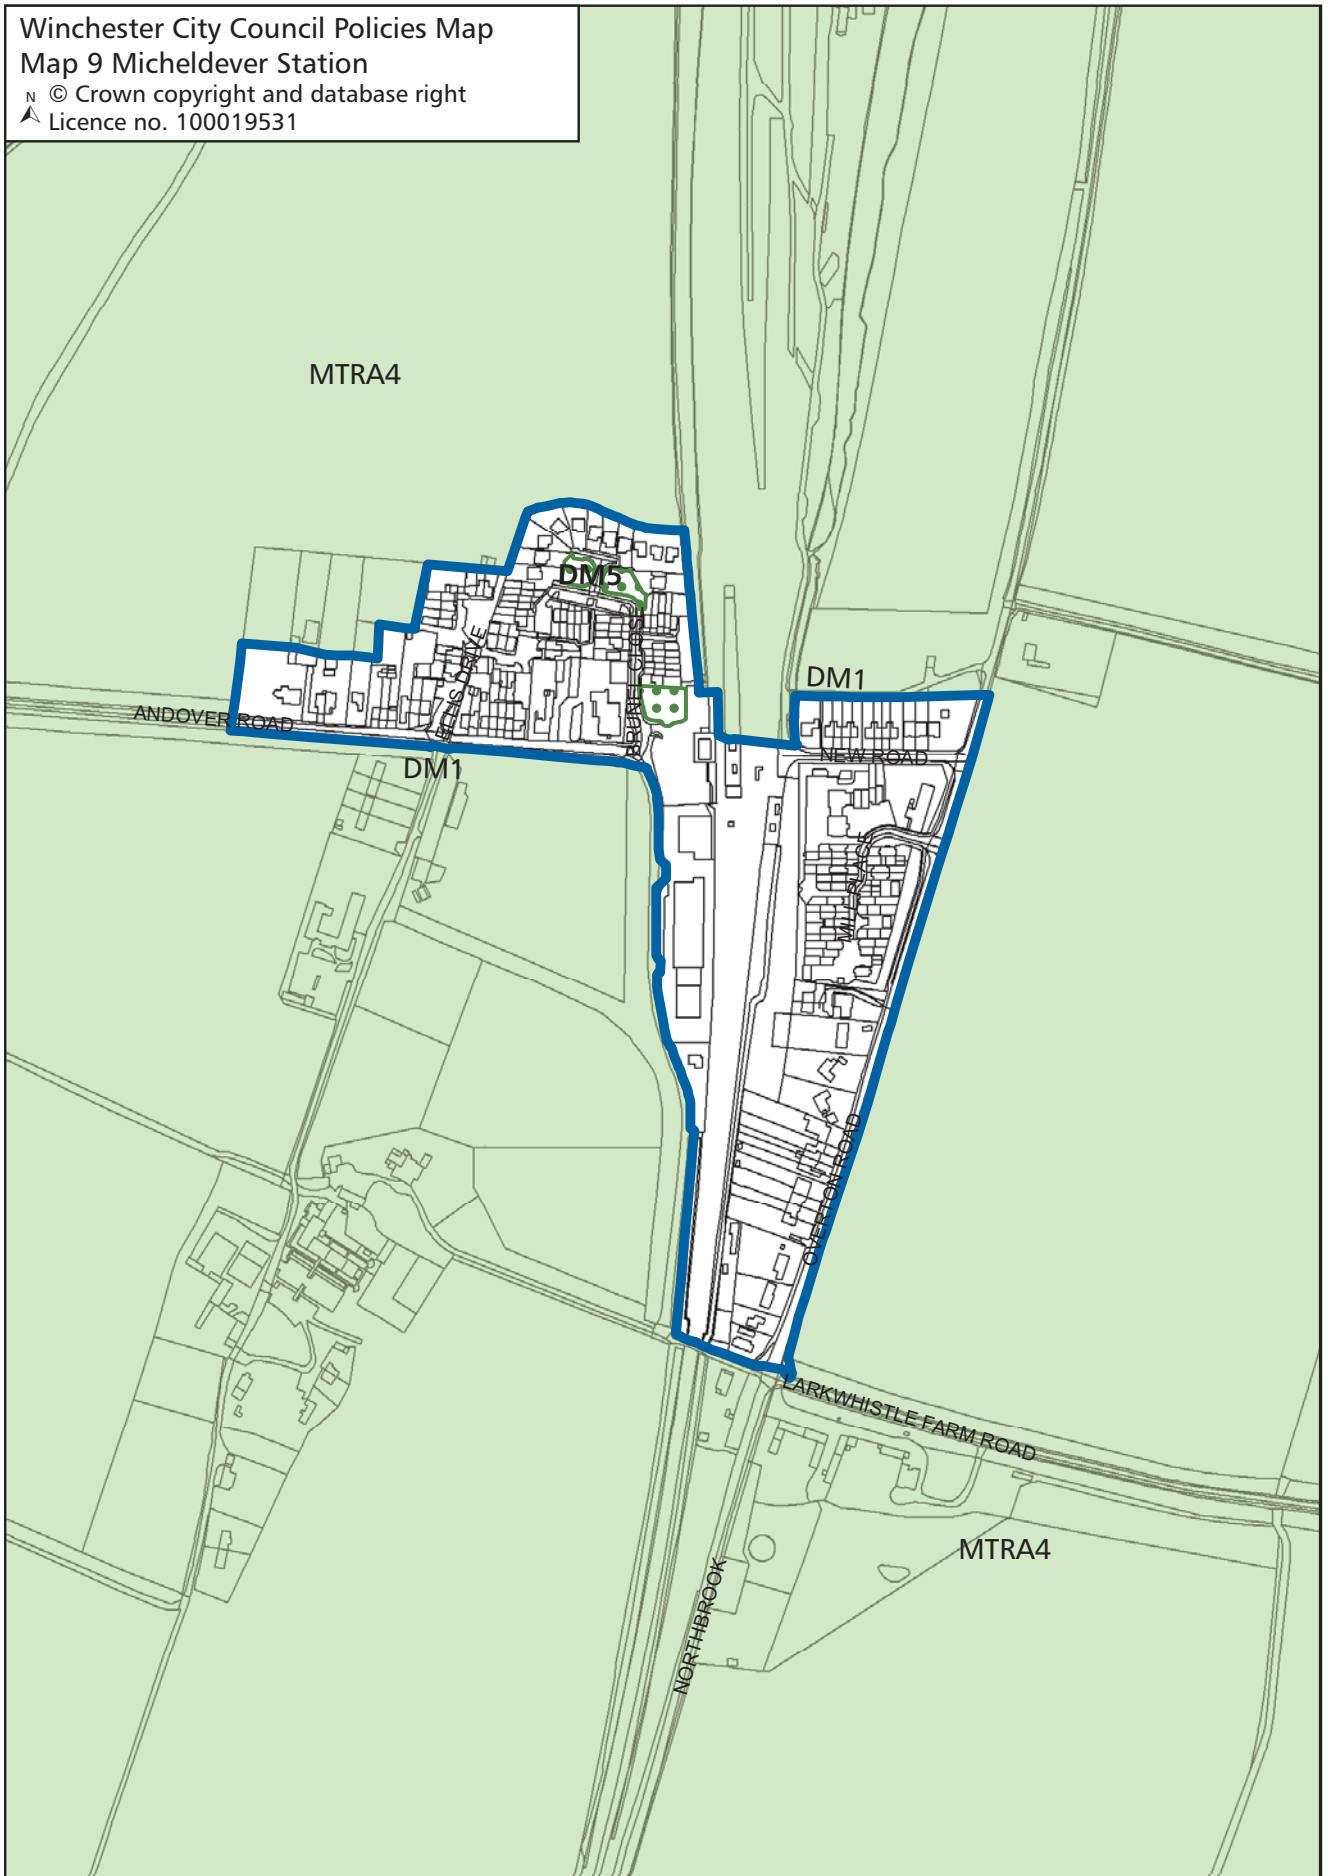

Winchester City Council Policies Map
Map 9 Micheldever Station

© Crown copyright and database right
Licence no. 100019531

Not to scale