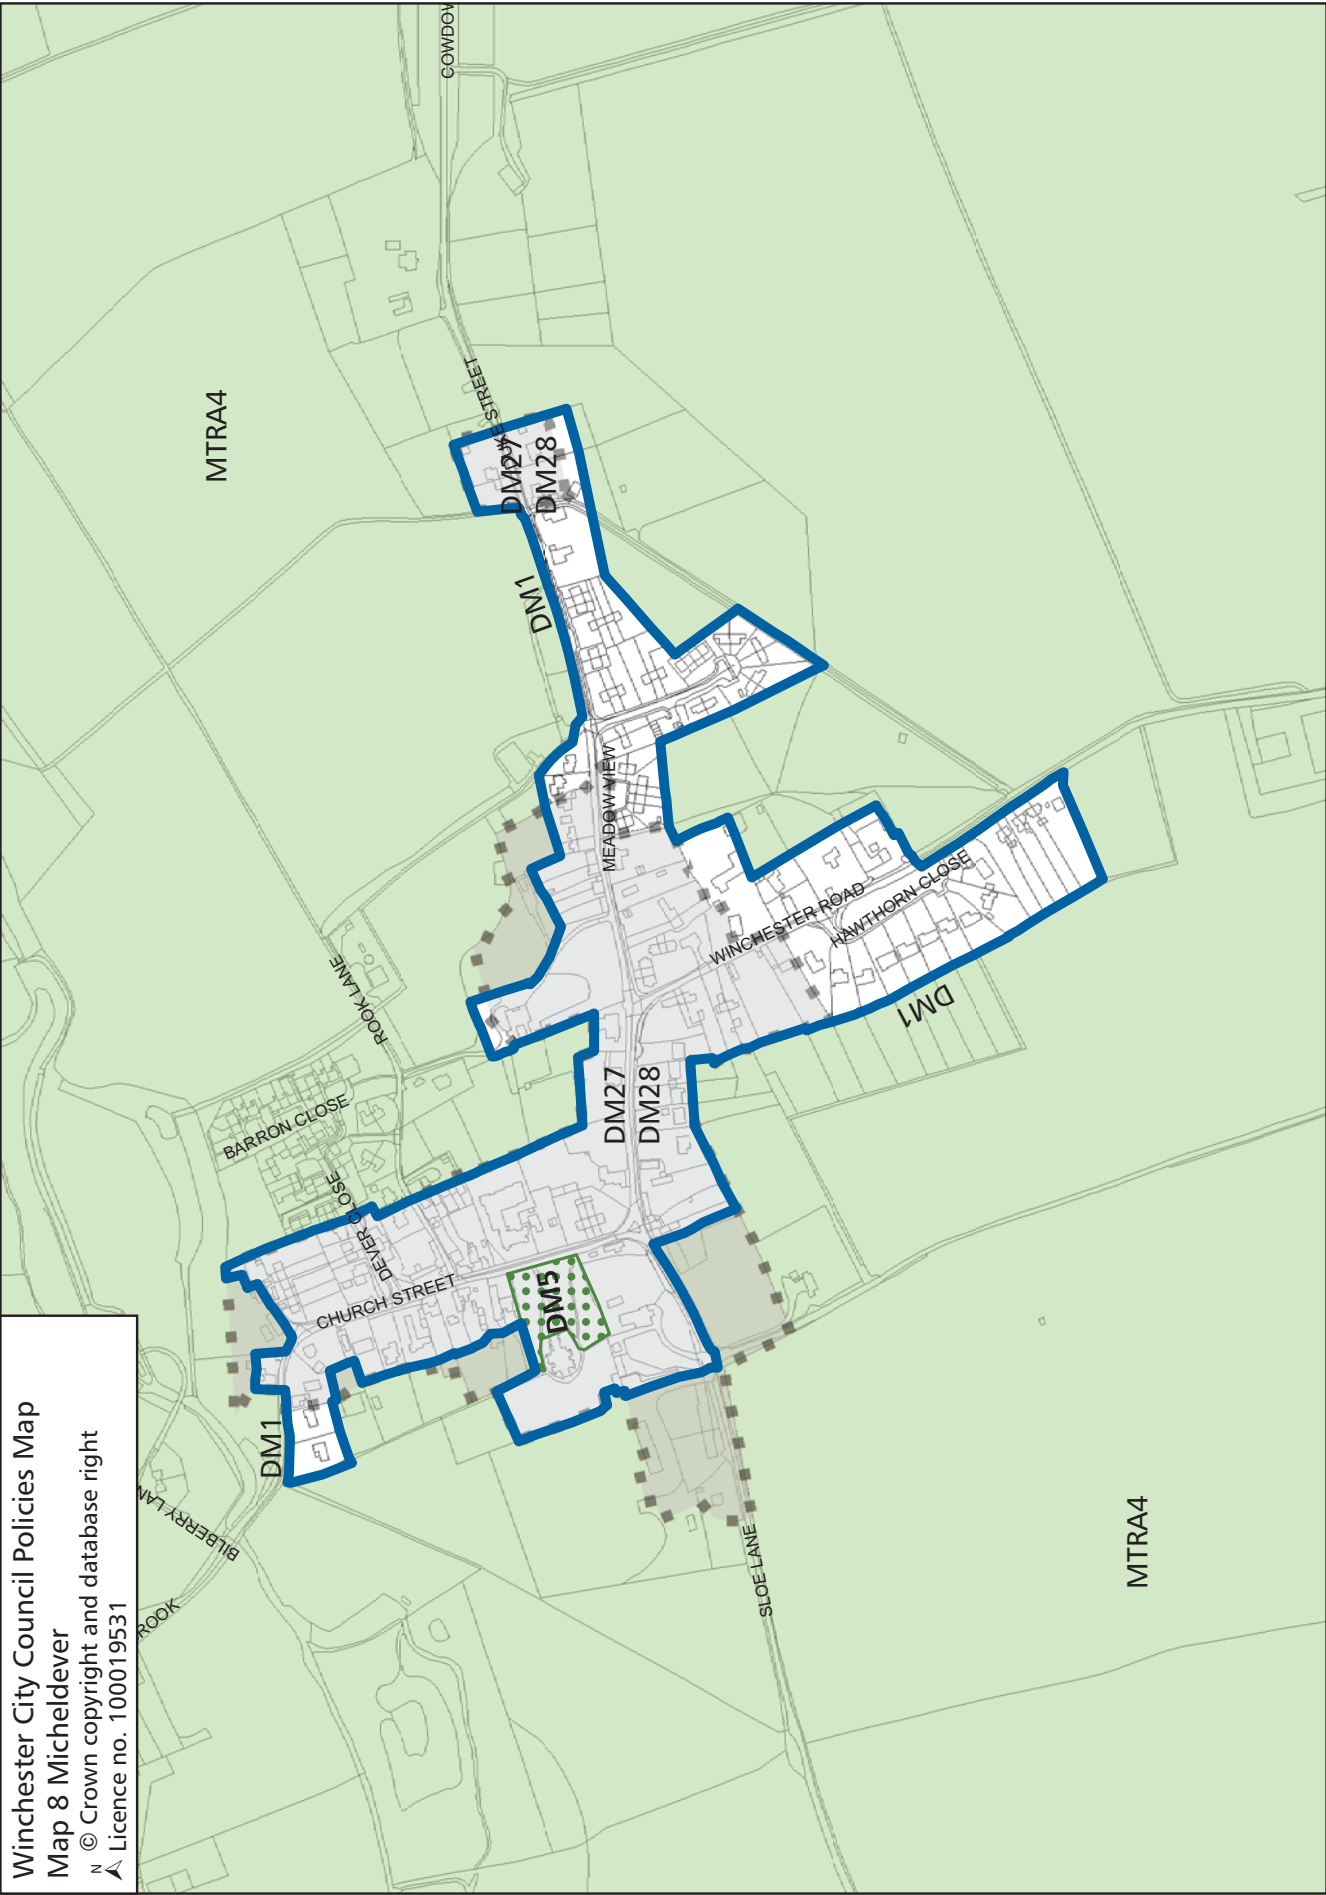

Winchester City Council Policies Map
Map 8 Micheldever
© Crown copyright and database right
Licence no. 100019531

Not to scale