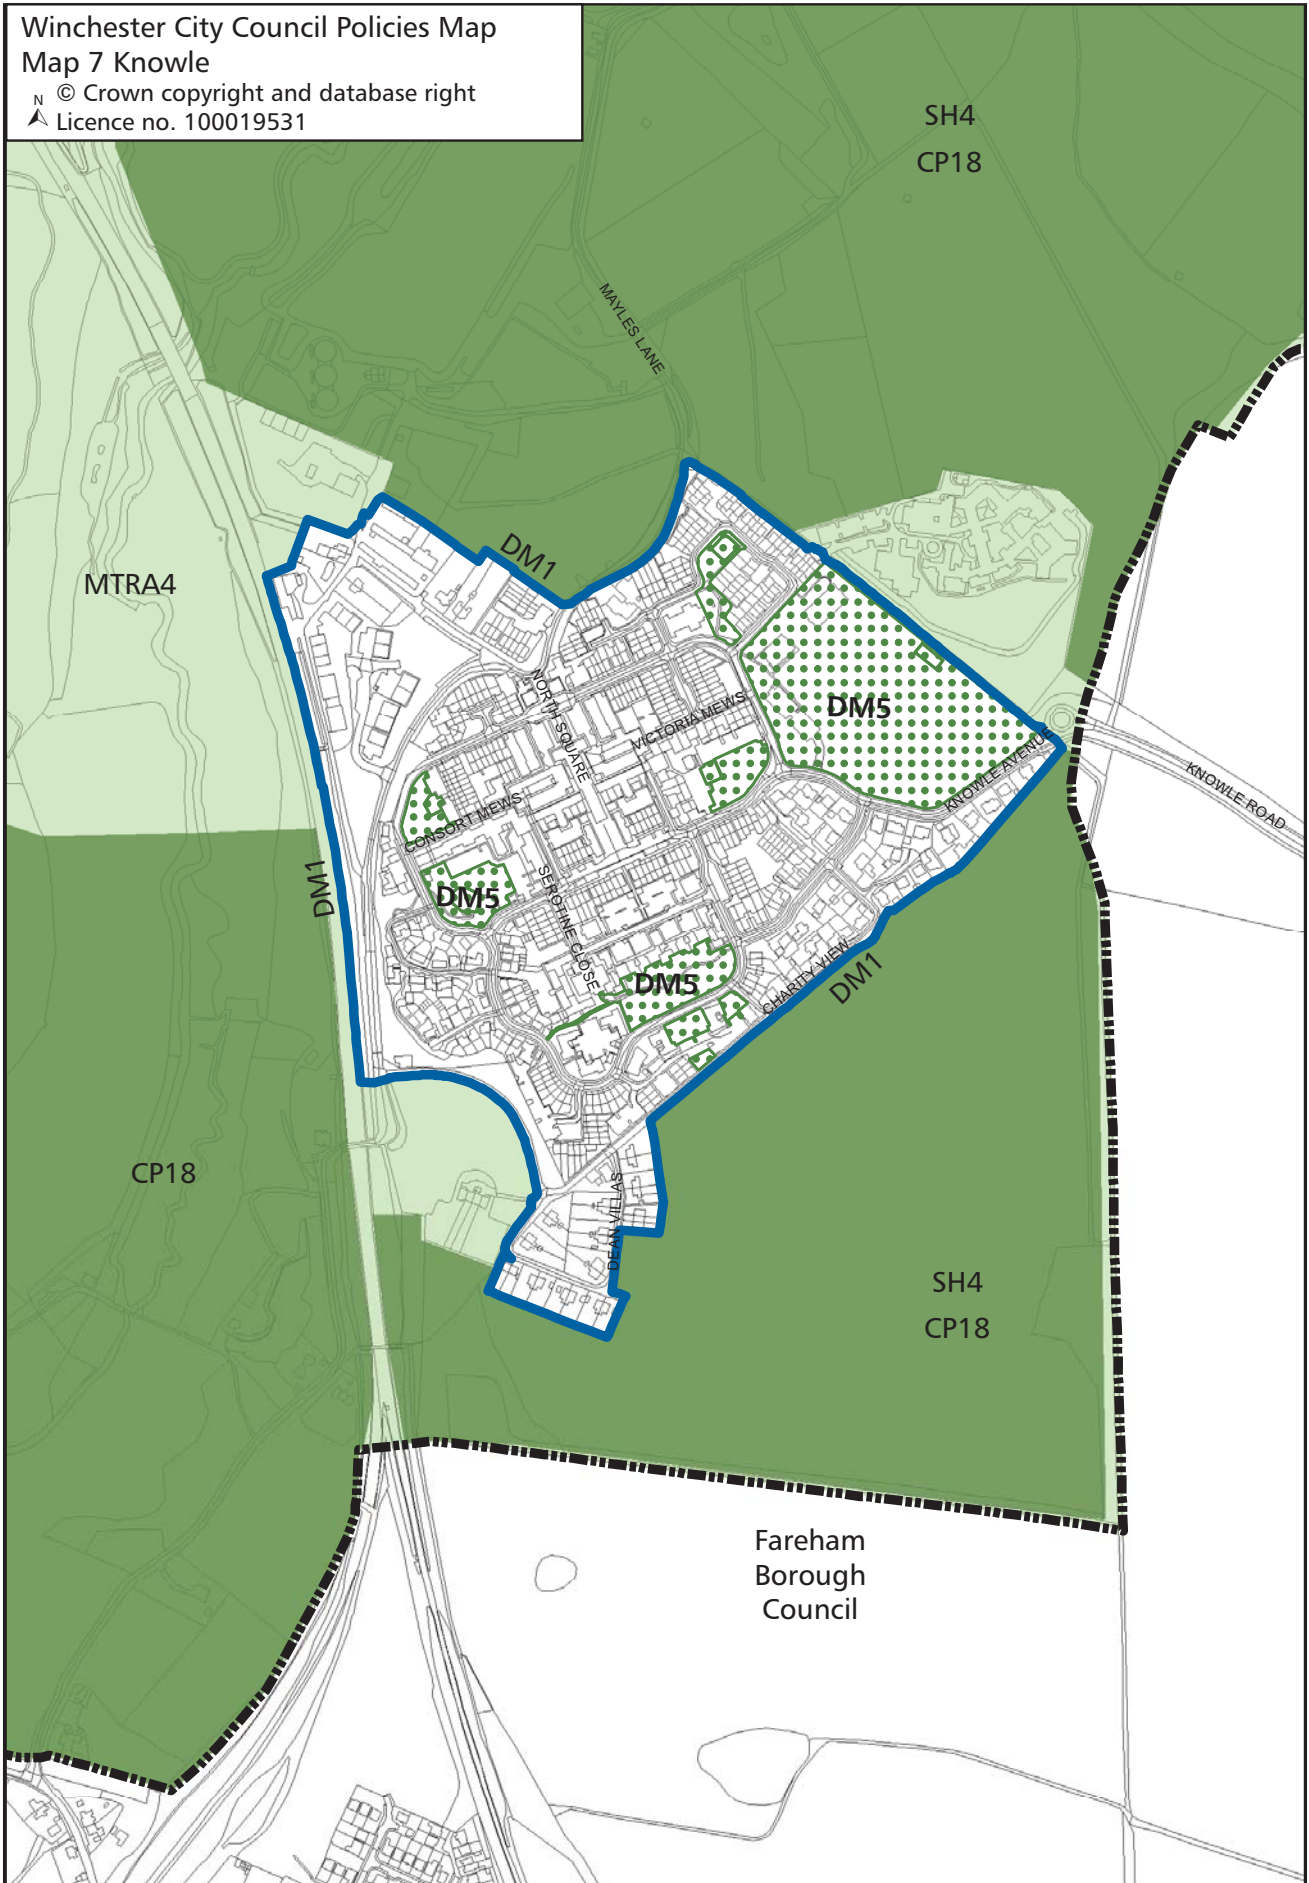

Winchester City Council Policies Map

Map 7 Knowle

© Crown copyright and database right

Licence no. 100019531

Not to scale