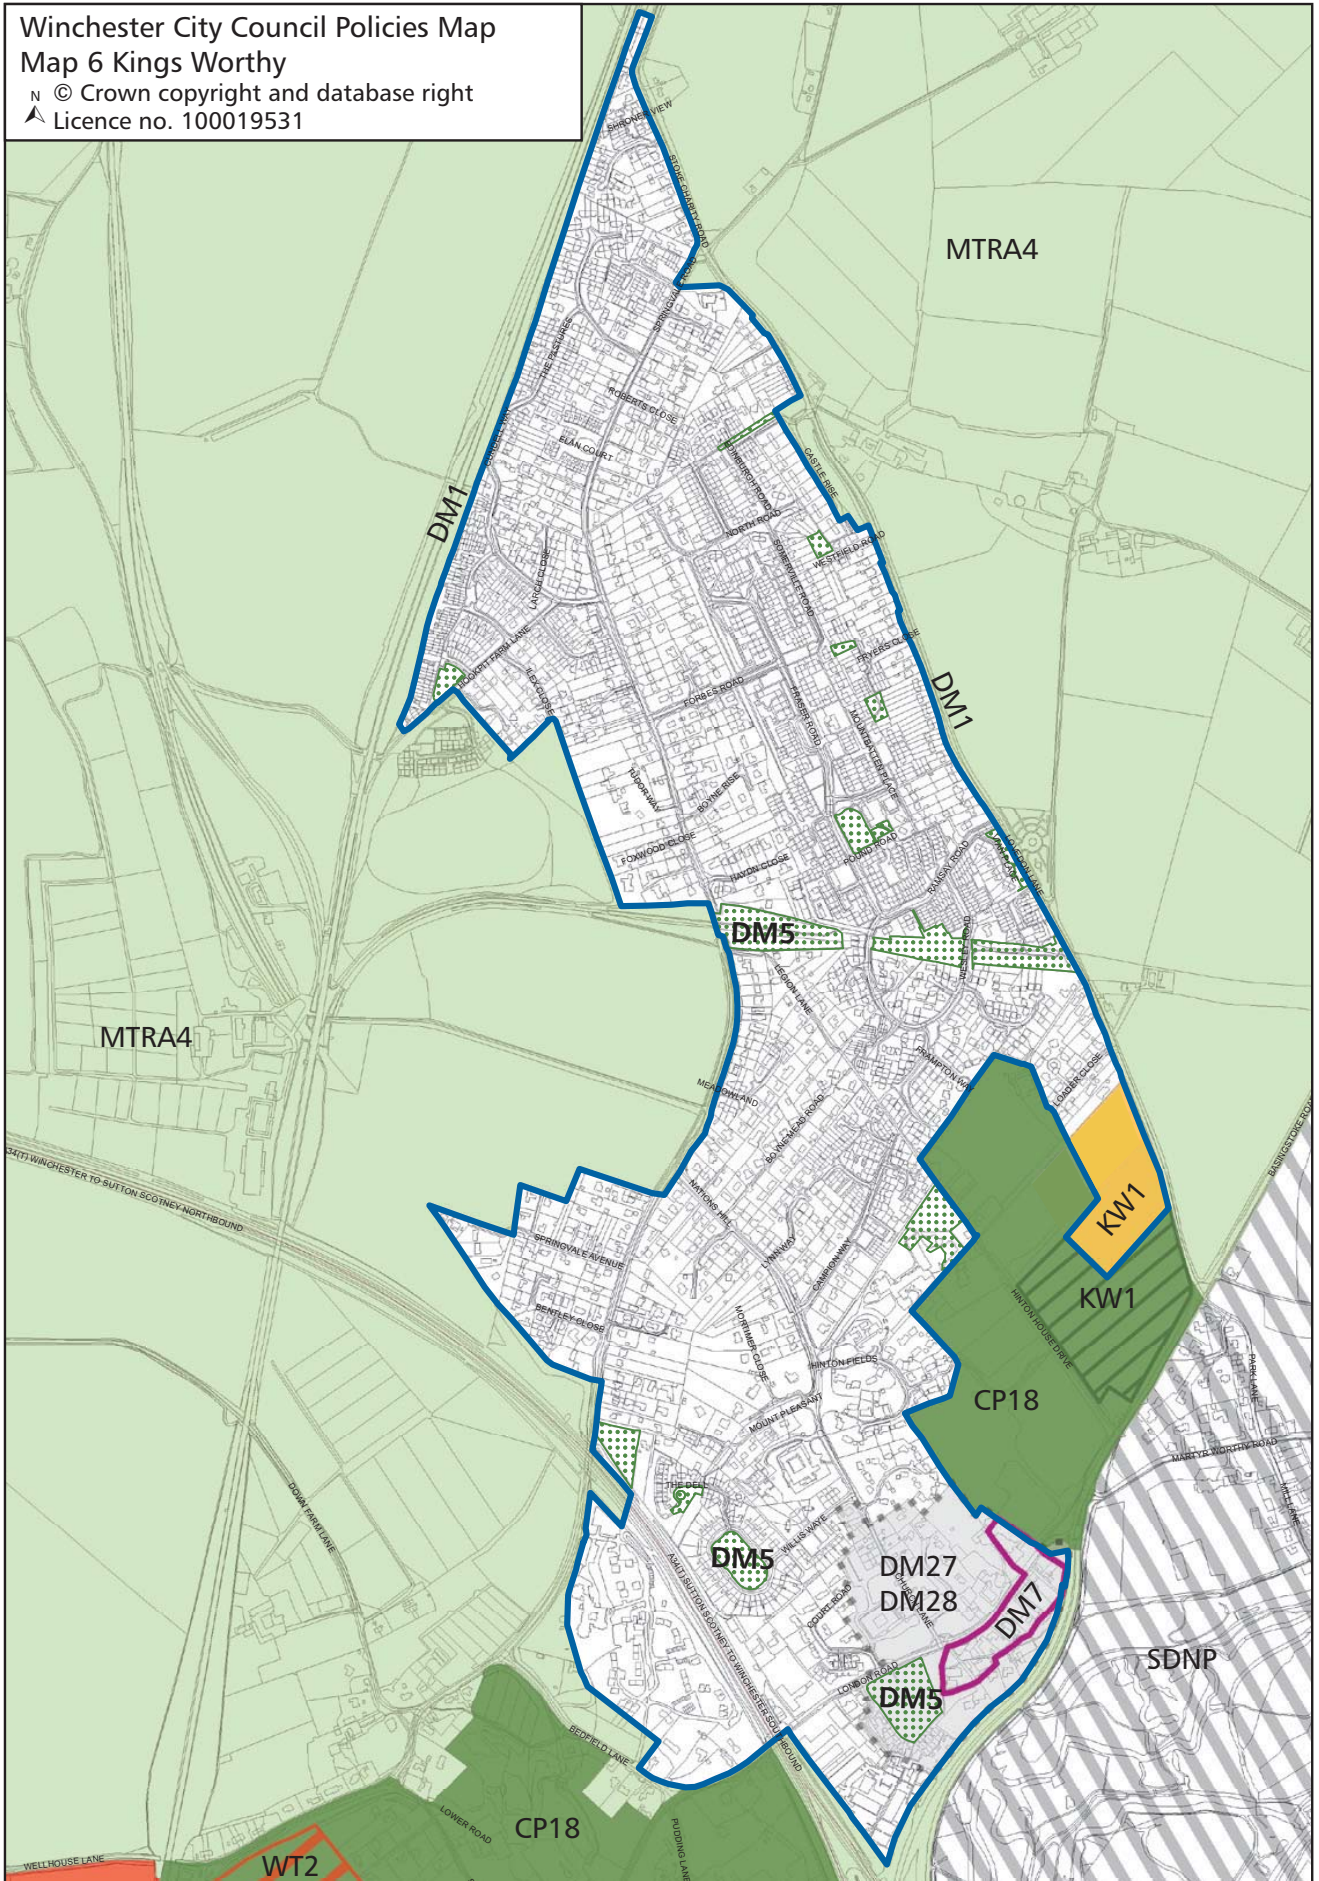

Winchester City Council Policies Map
Map 6 Kings Worthy

N © Crown copyright and database right
▲ Licence no. 100019531

Not to scale