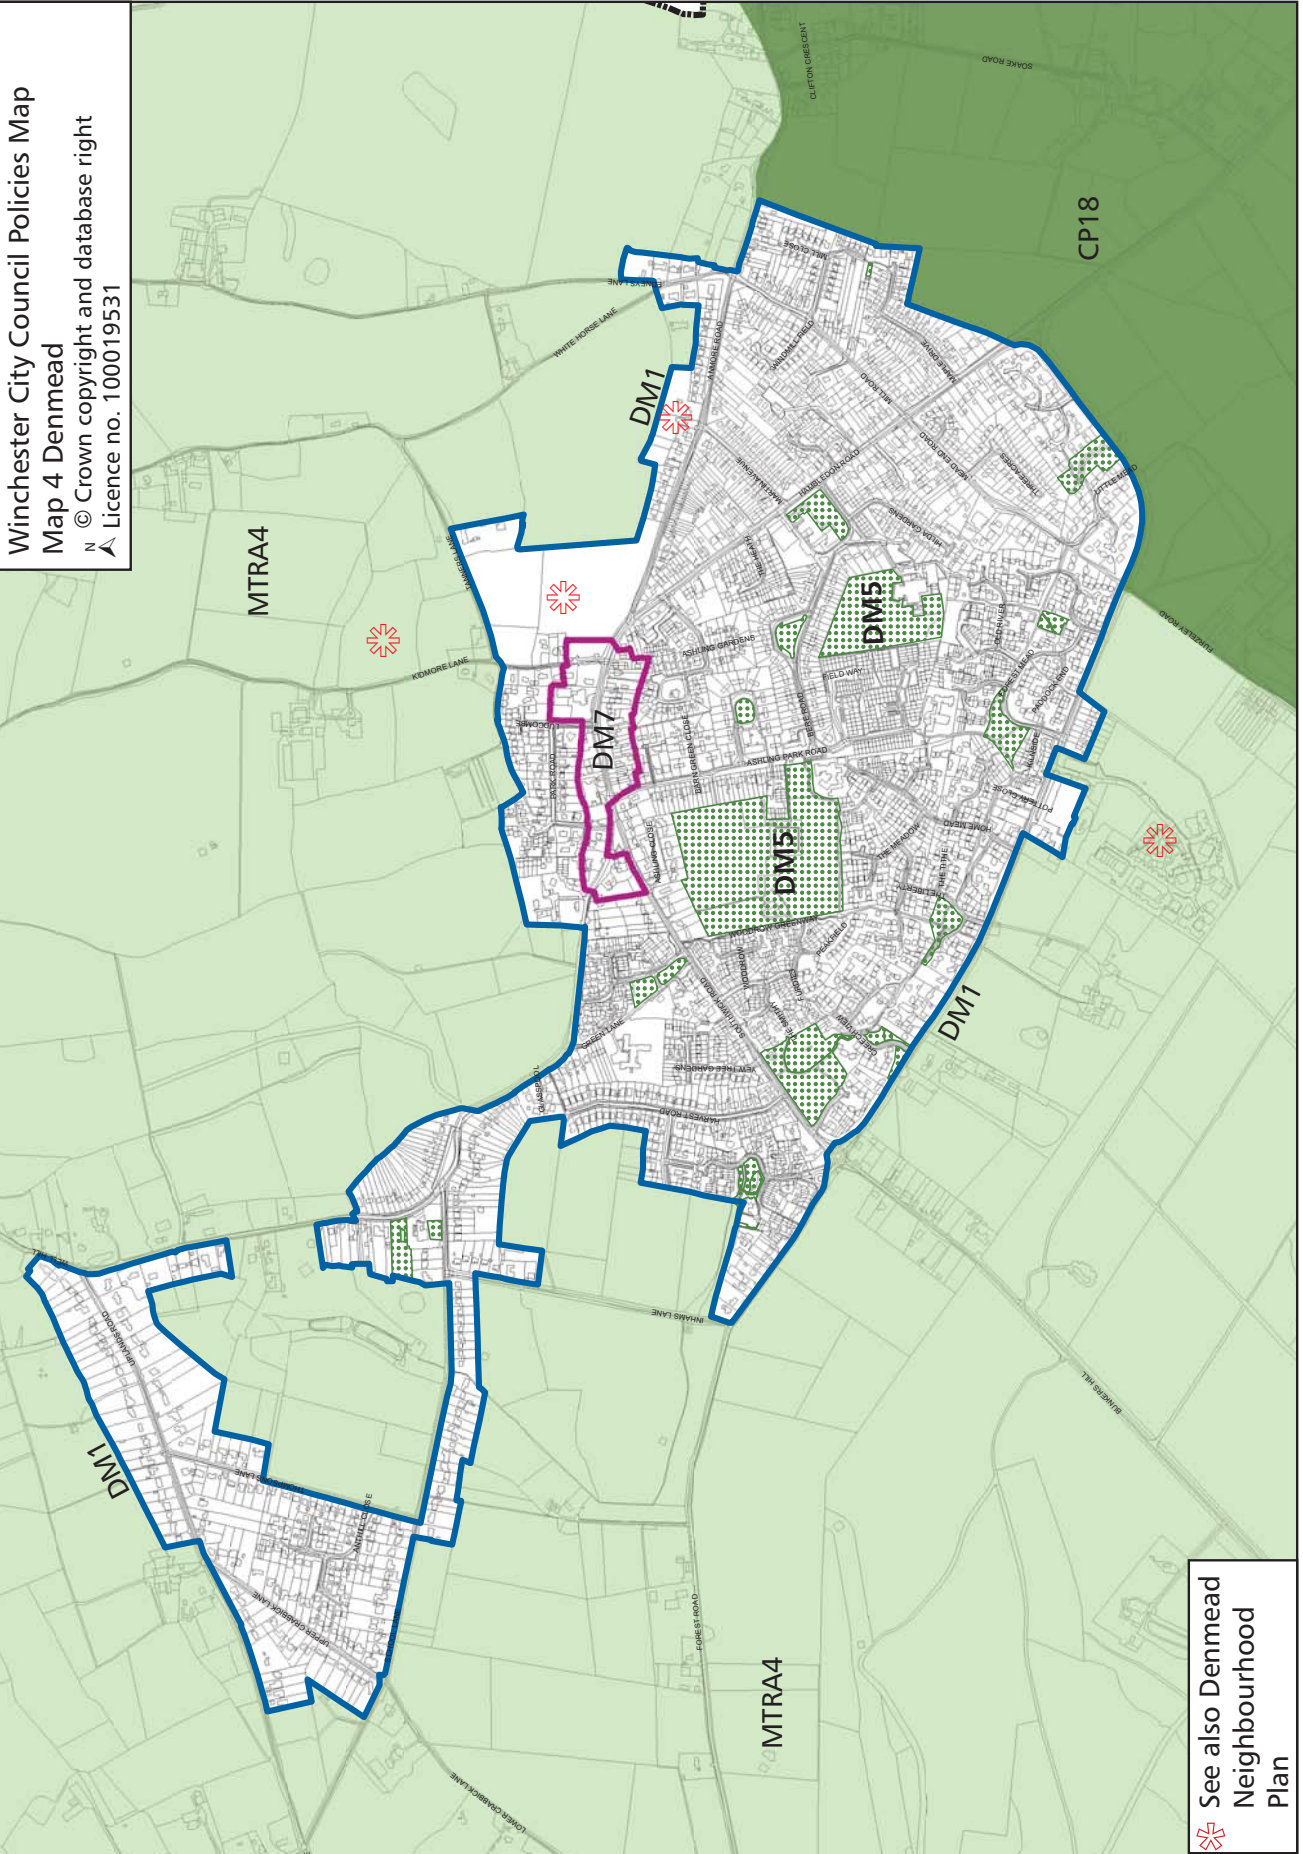

Winchester City Council Policies Map
Map 4 Denmead

© Crown copyright and database right
Licence no. 100019531

See also Denmead
Neighbourhood
Plan

Not to scale