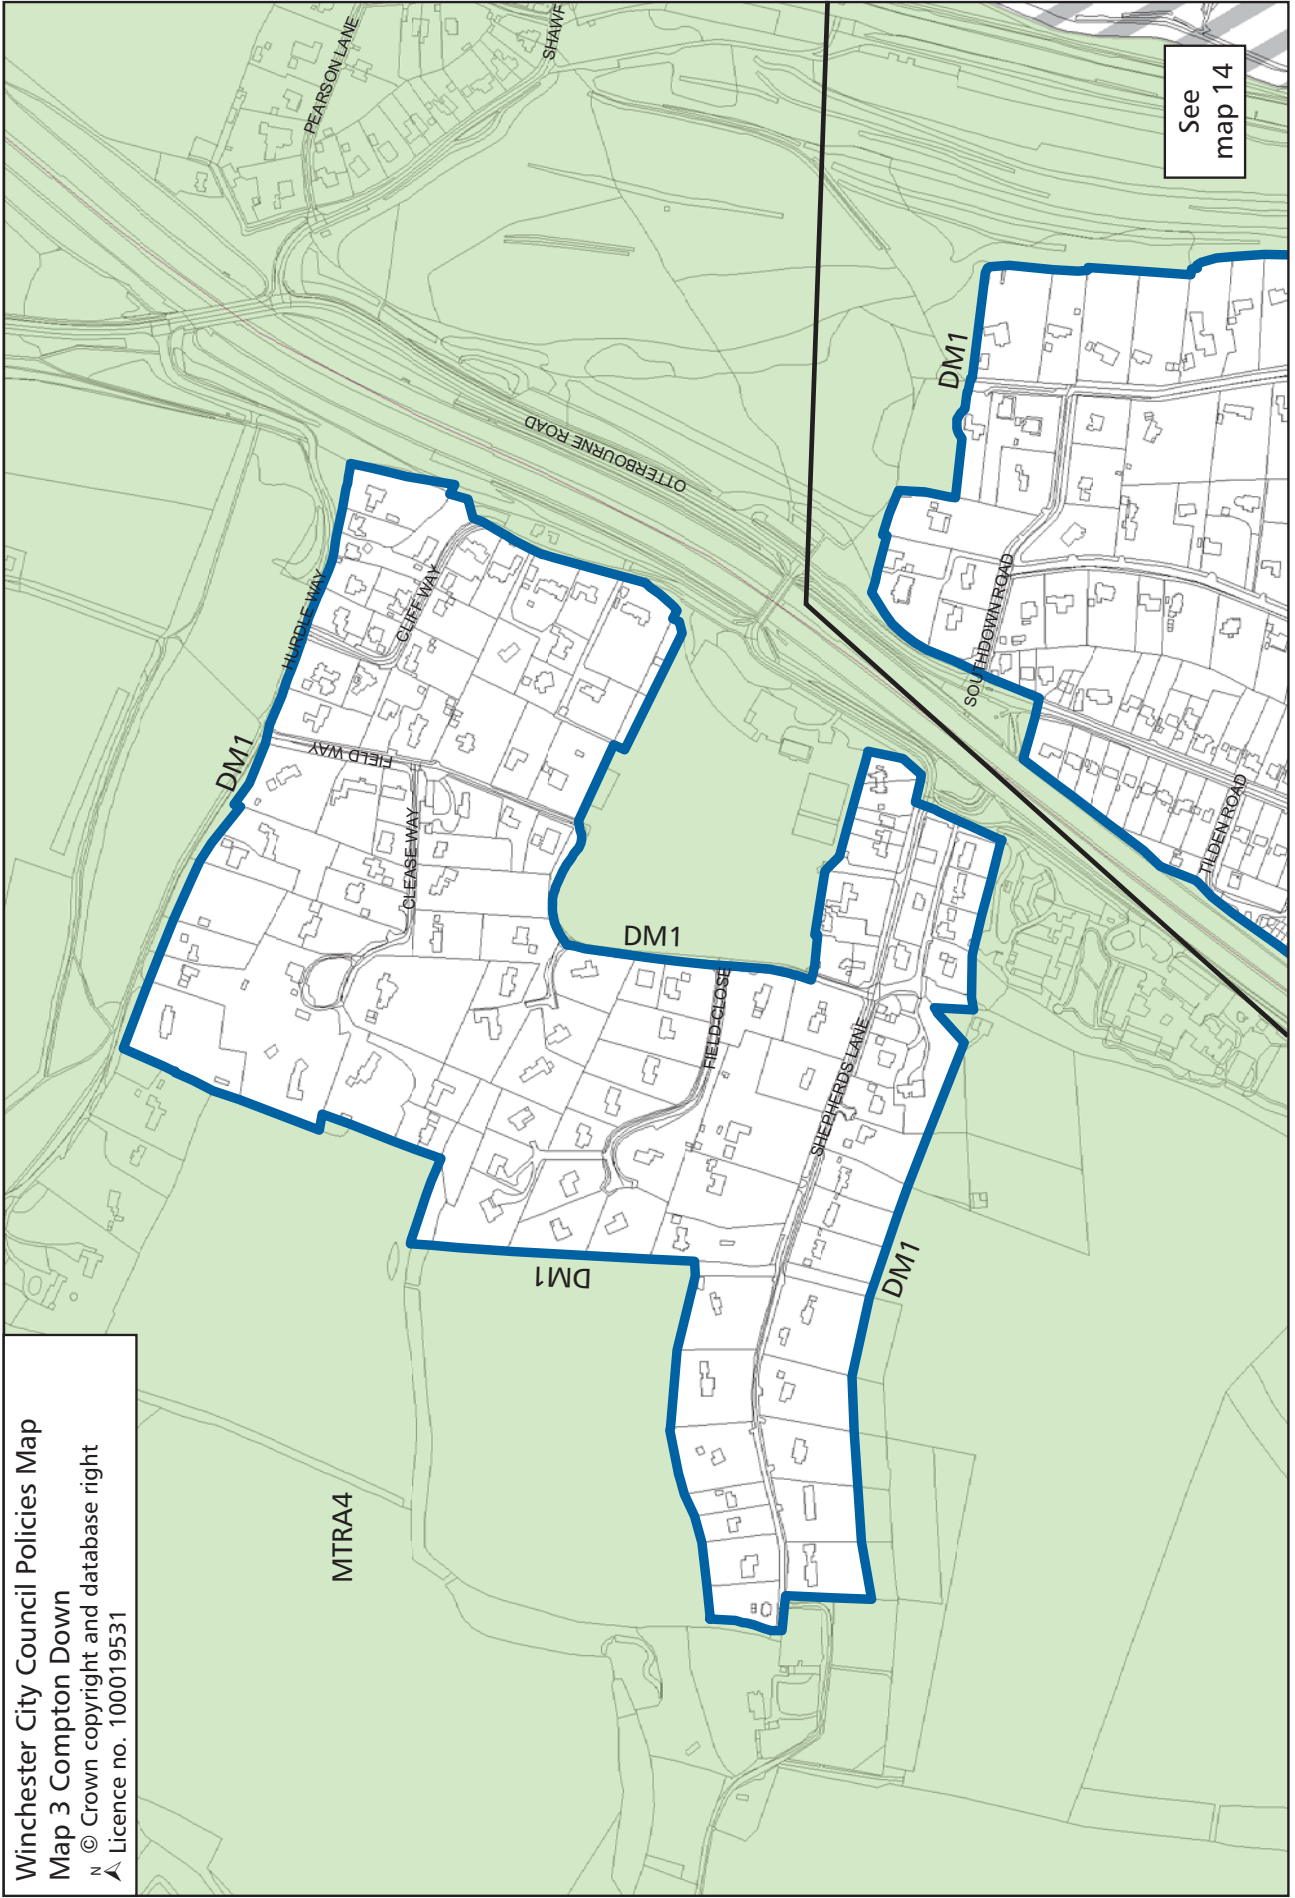

Winchester City Council Policies Map
Map 3 Compton Down
N © Crown copyright and database right
▲ Licence no. 100019531

Not to scale