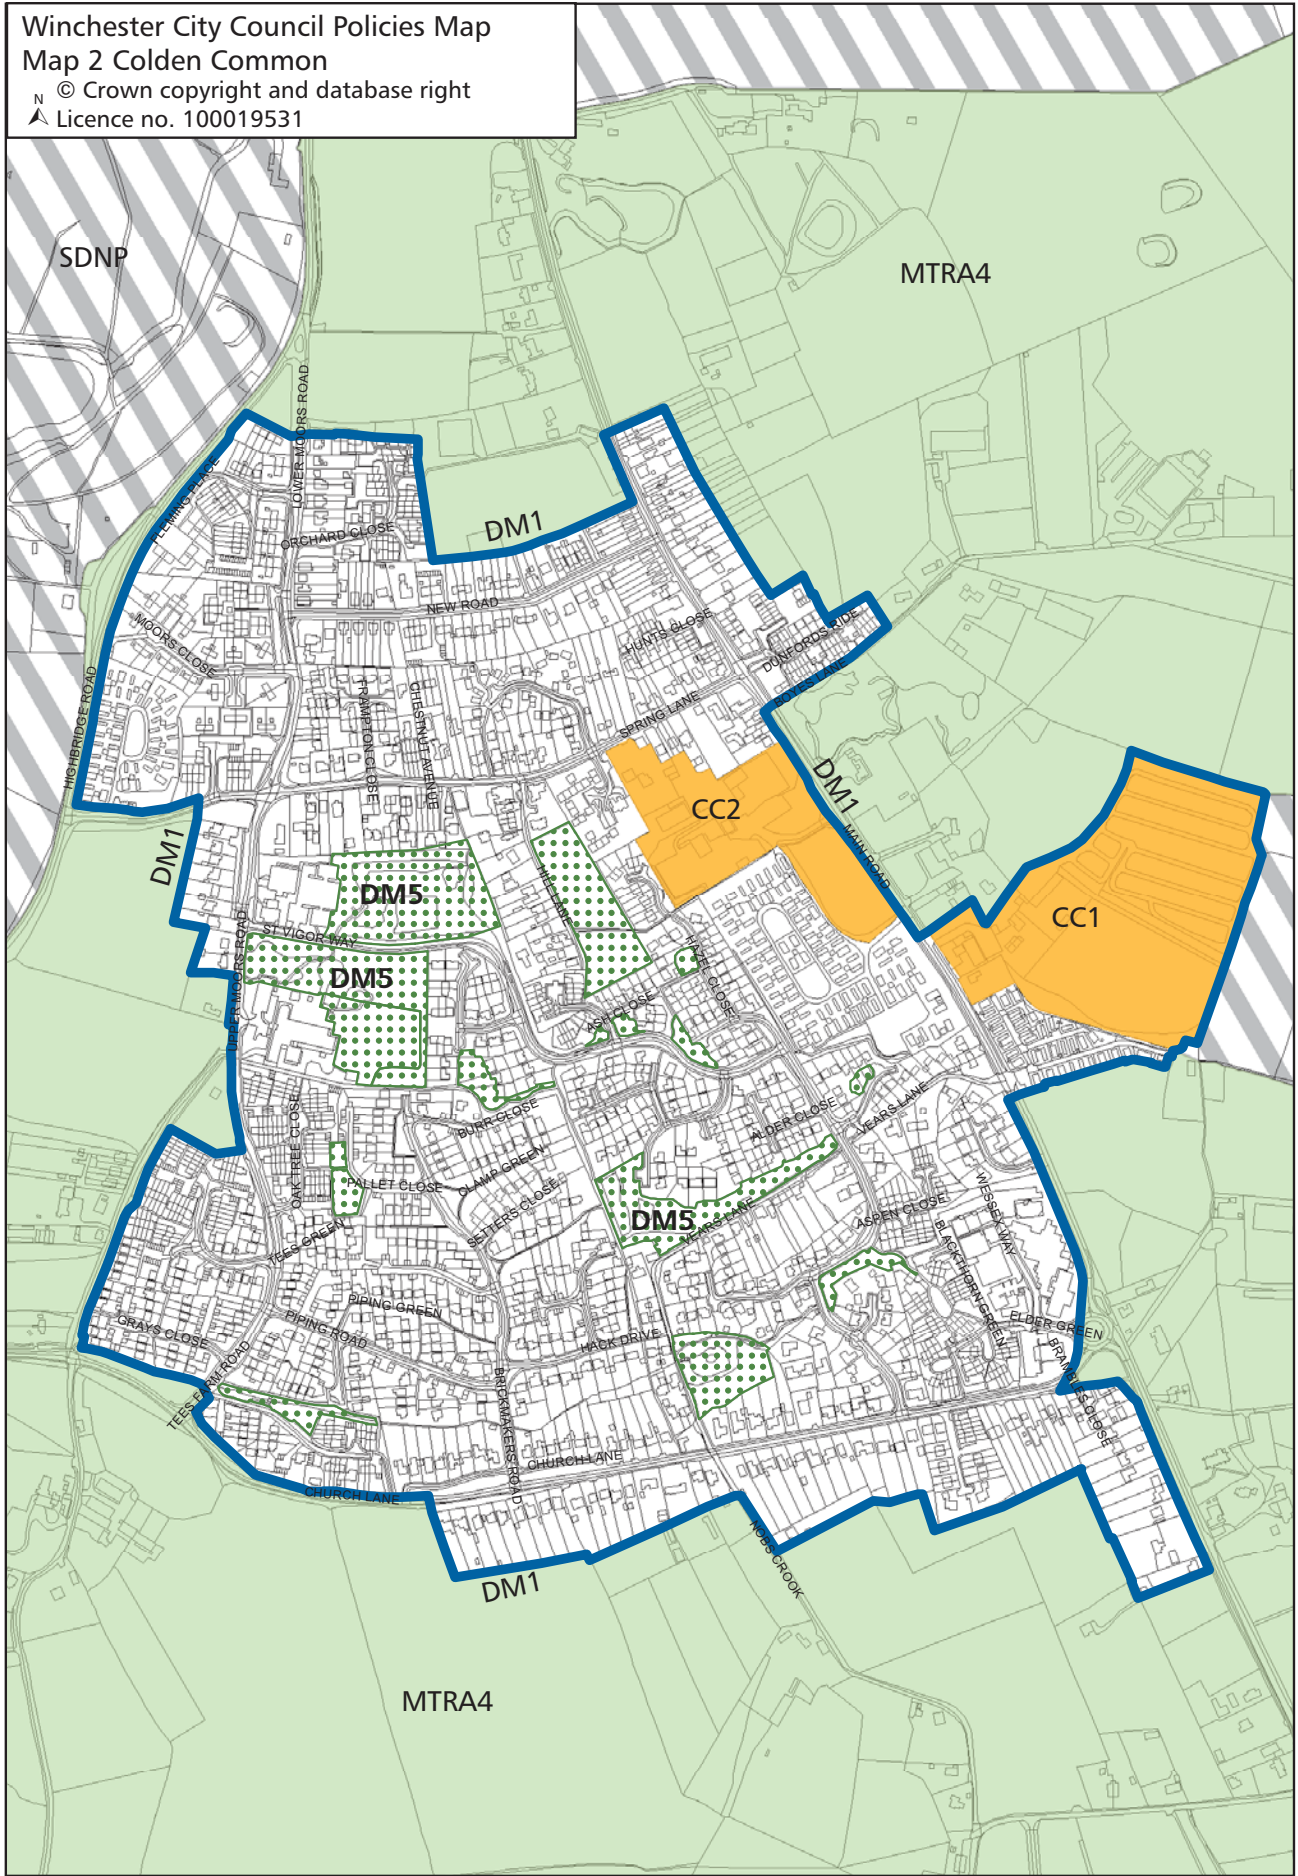

Winchester City Council Policies Map
Map 2 Colden Common

© Crown copyright and database right
Licence no. 100019531

Not to scale