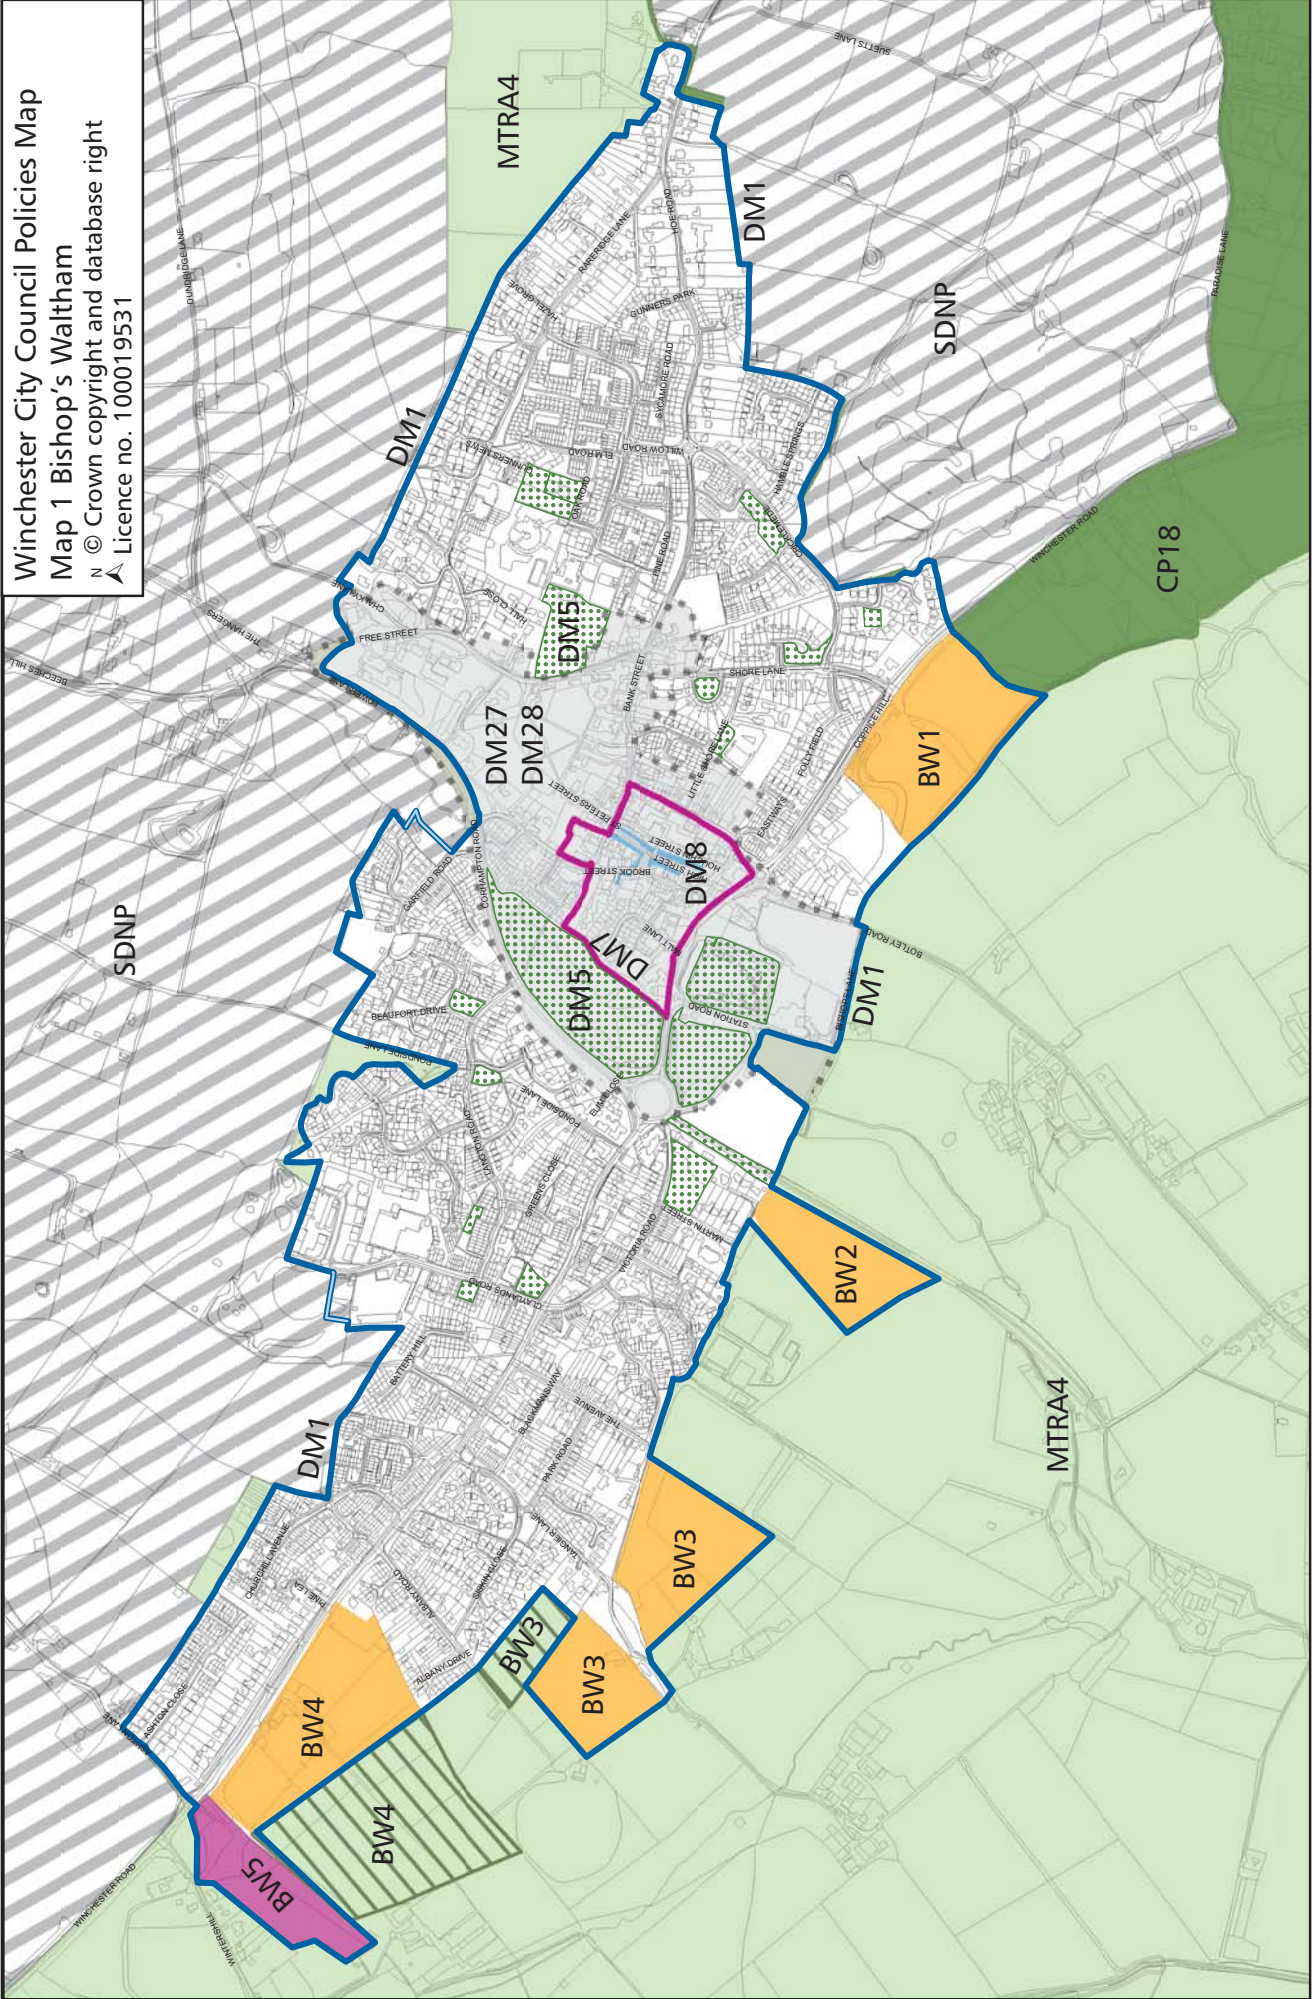

Winchester City Council Policies Map  
 Map 1 Bishop's Waltham  
 © Crown copyright and database right  
 Licence no. 100019531

Not to scale