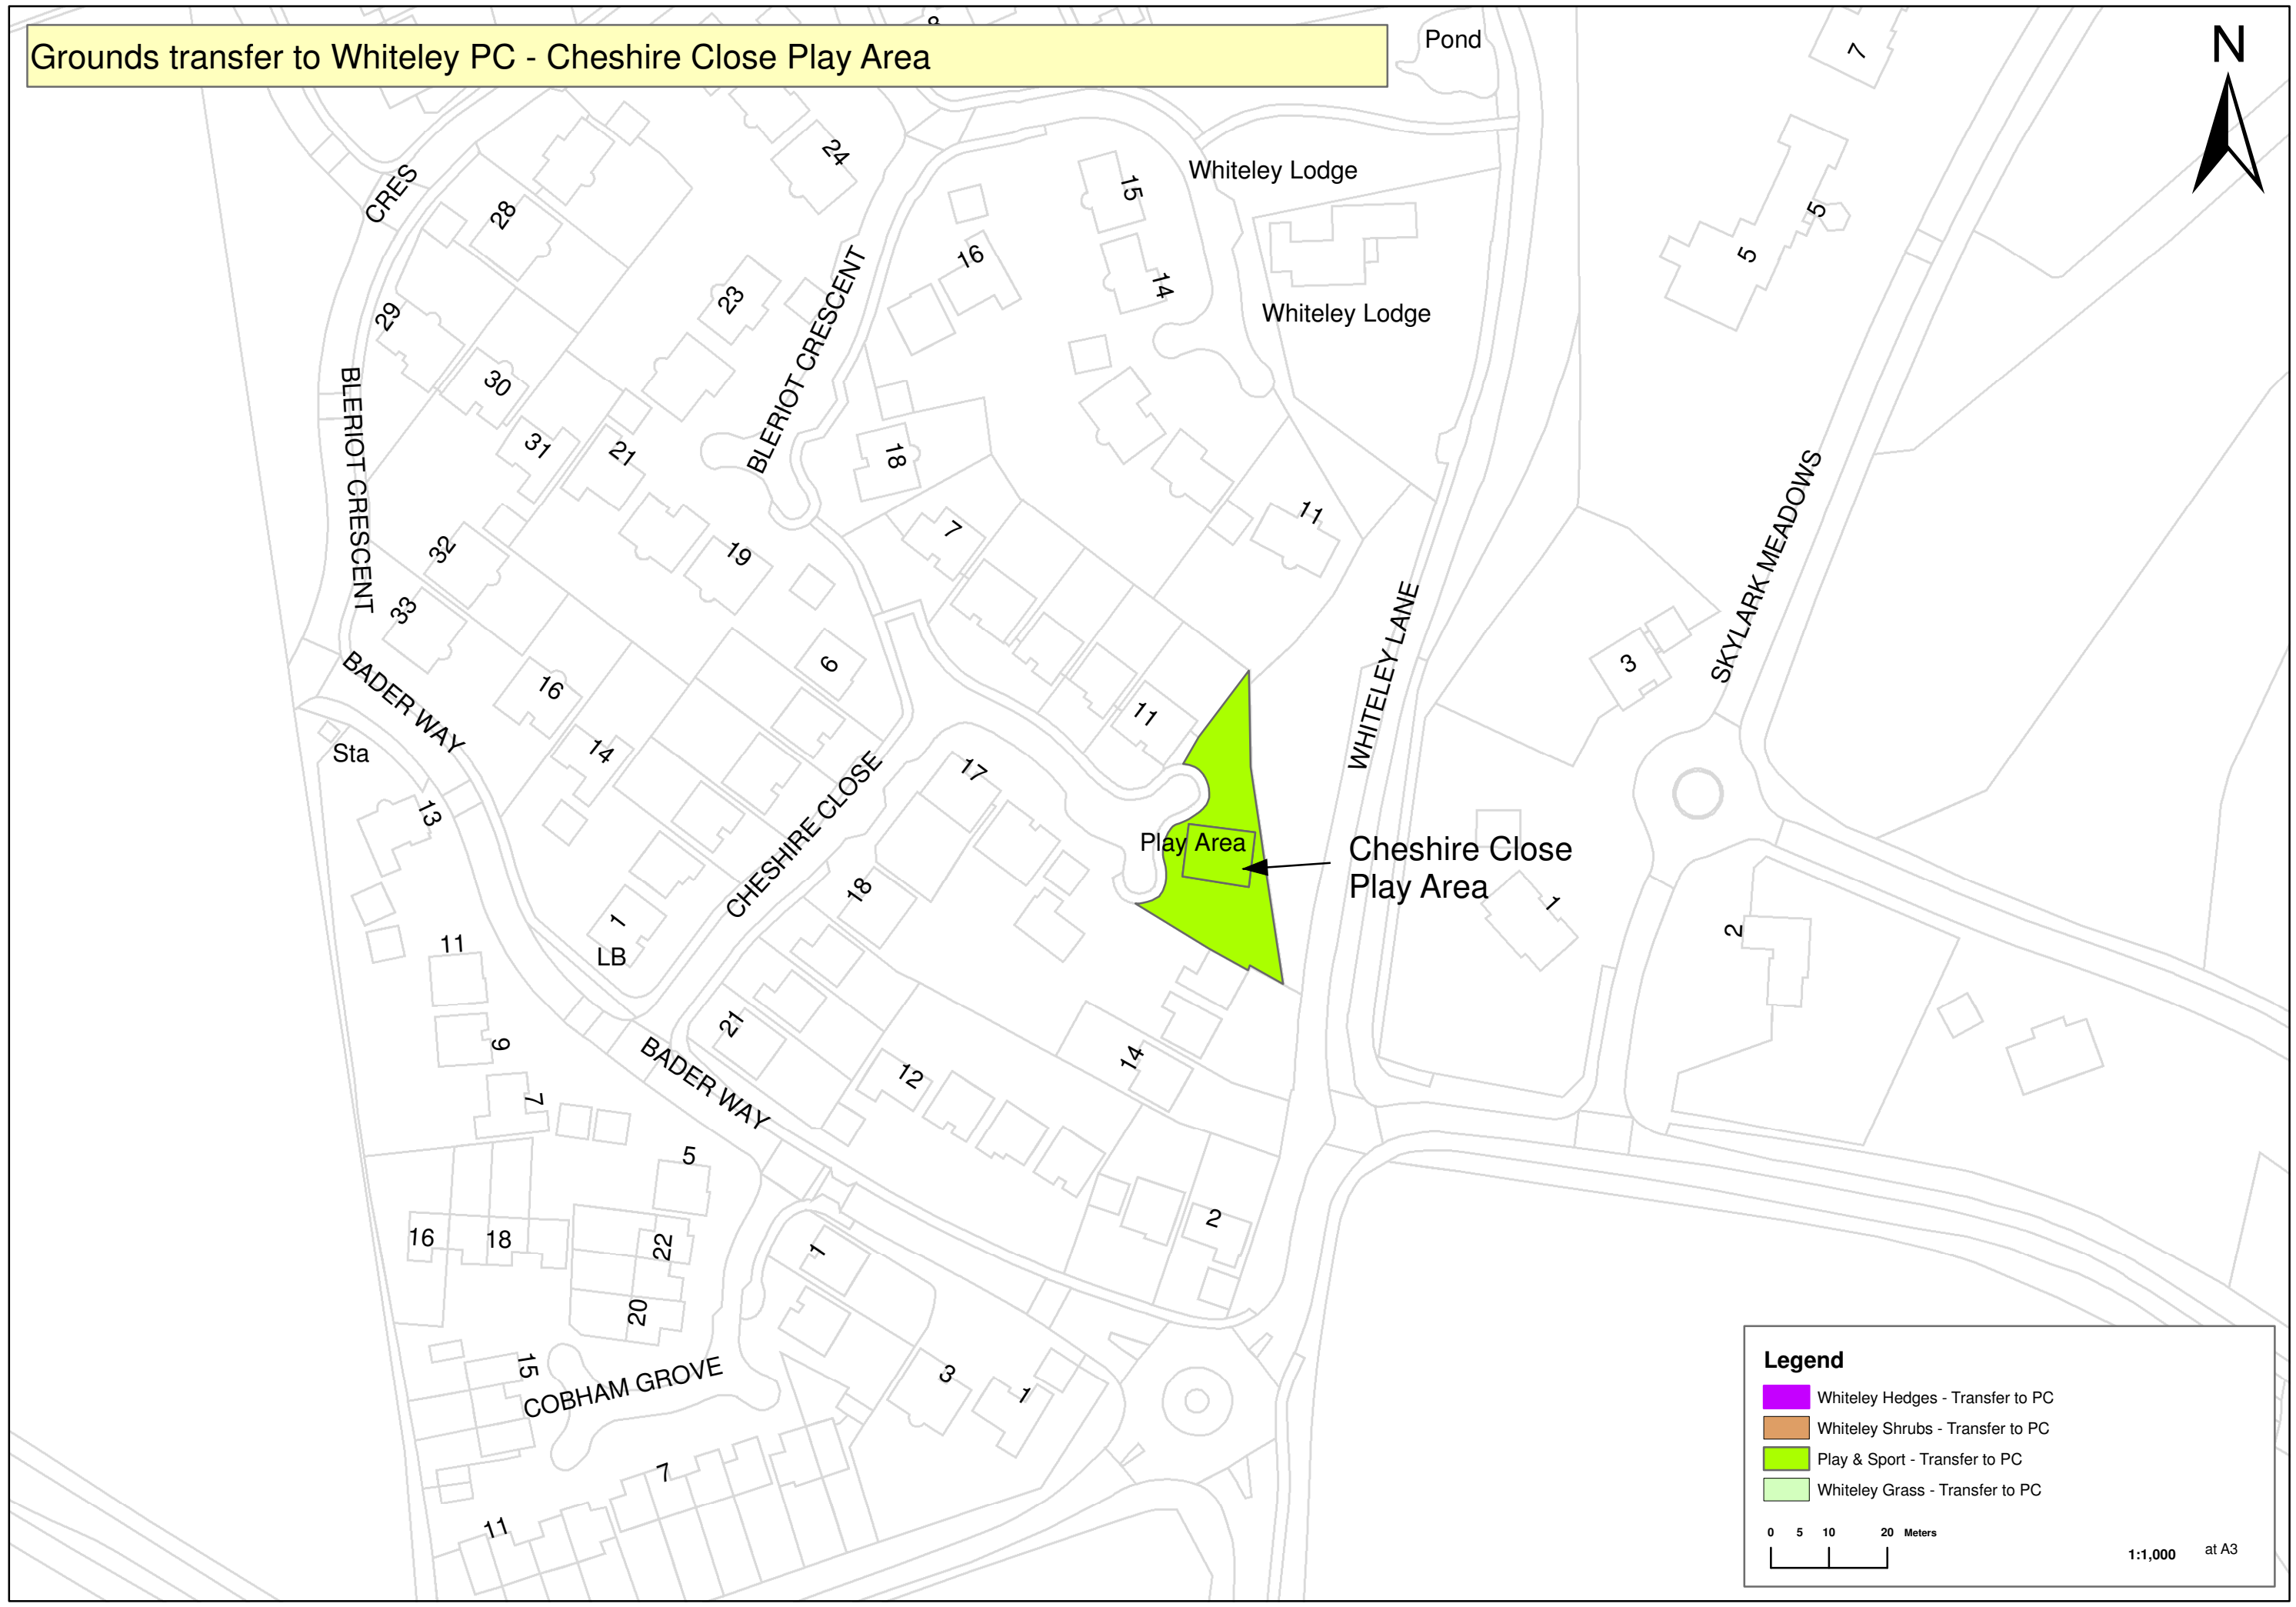

Grounds transfer to Whiteley PC - Cheshire Close Play Area

Legend

- Whiteley Hedges - Transfer to PC
- Whiteley Shrubs - Transfer to PC
- Play & Sport - Transfer to PC
- Whiteley Grass - Transfer to PC

0 5 10 20 Meters

1:1,000 at A3