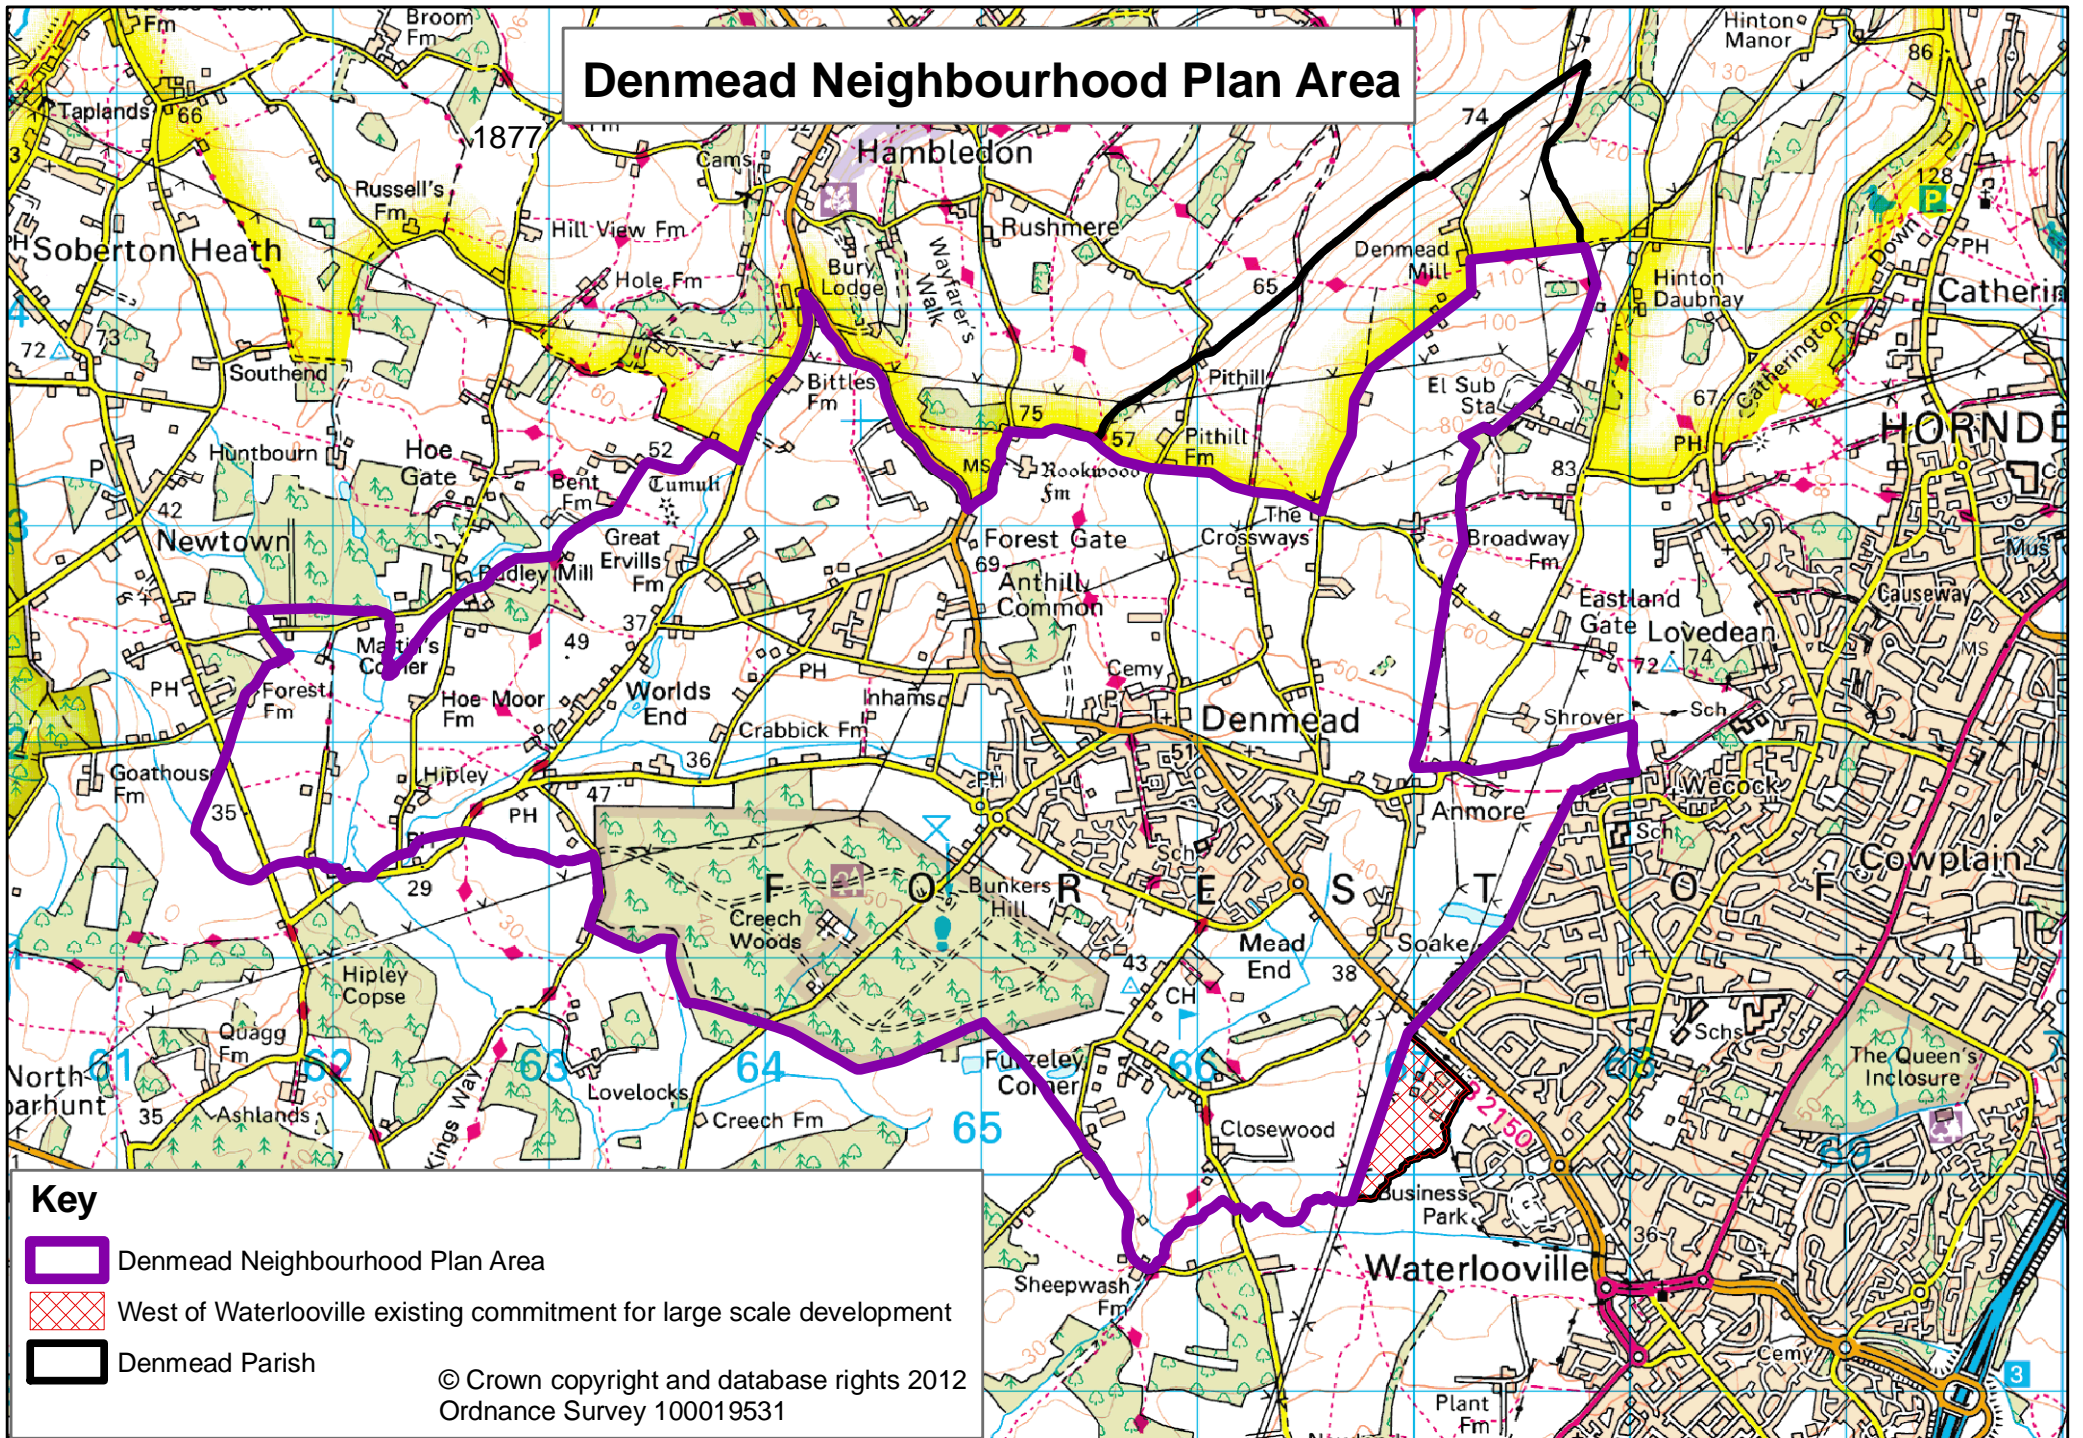

# Denmead Neighbourhood Plan Area

## Key

-  Denmead Neighbourhood Plan Area
-  West of Waterlooville existing commitment for large scale development
-  Denmead Parish

© Crown copyright and database rights 2012  
Ordnance Survey 100019531