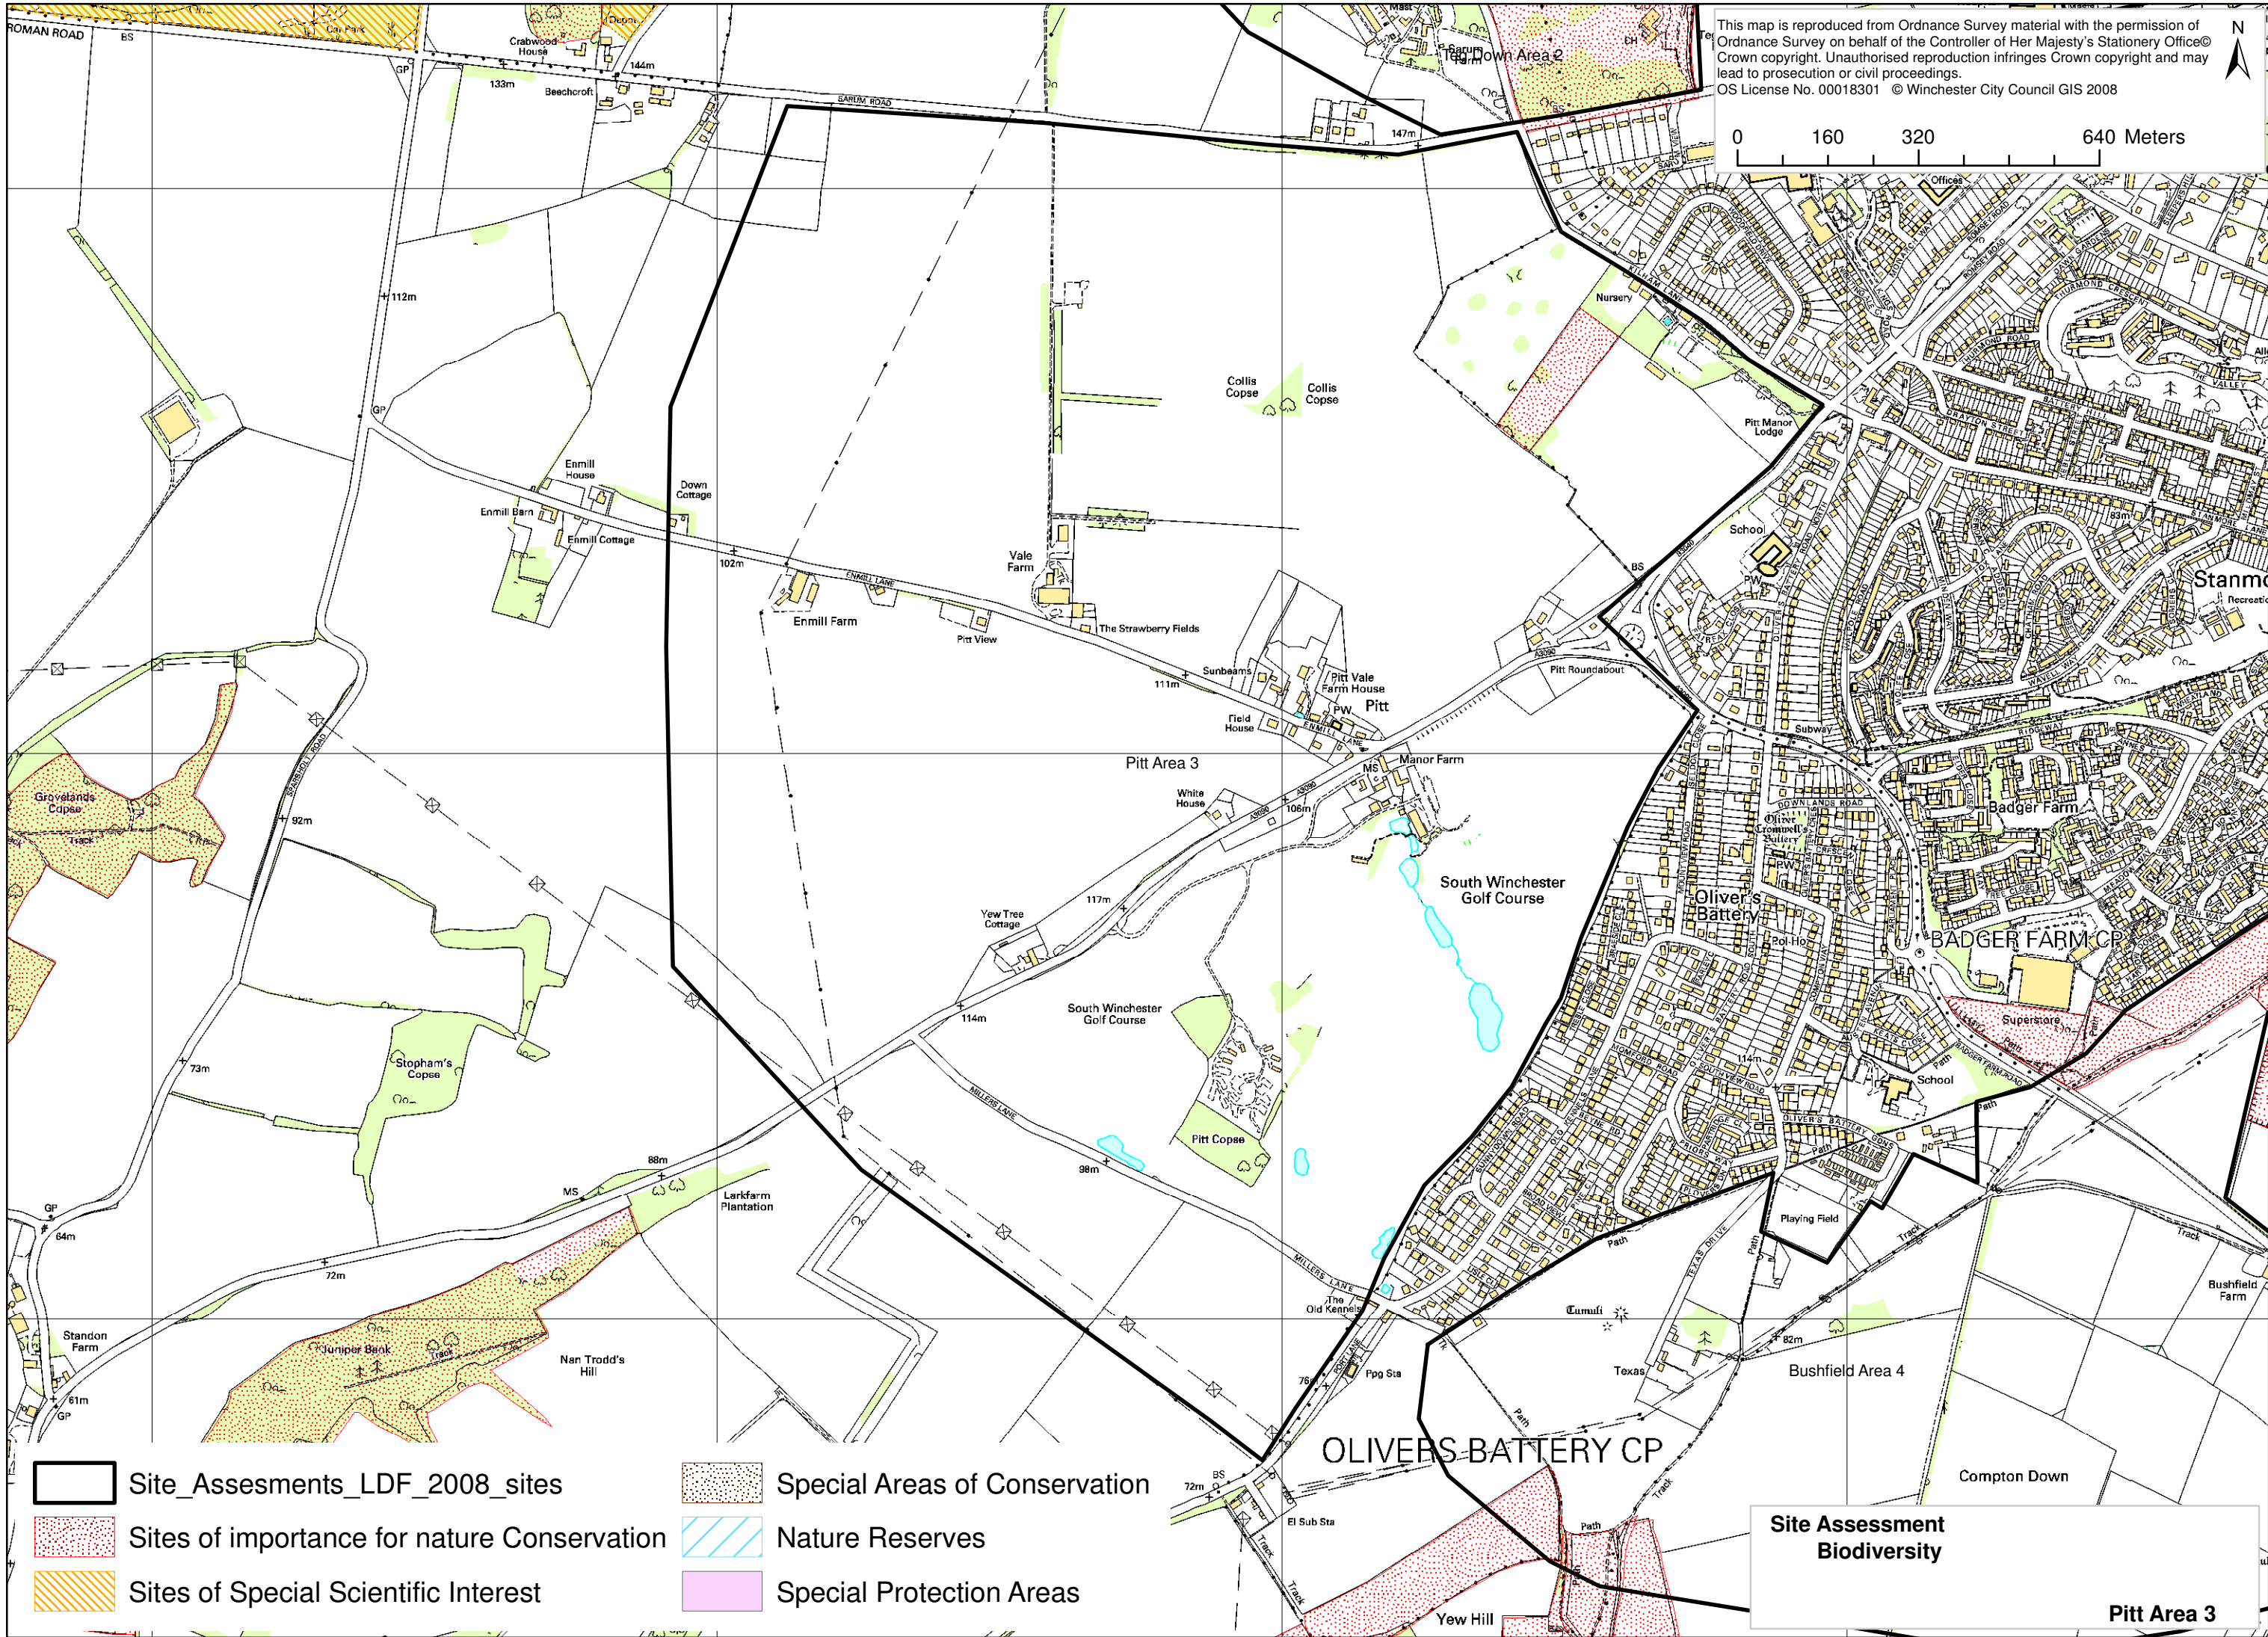

This map is reproduced from Ordnance Survey material with the permission of Ordnance Survey on behalf of the Controller of Her Majesty's Stationery Office © Crown copyright. Unauthorised reproduction infringes Crown copyright and may lead to prosecution or civil proceedings.
 OS License No. 00018301 © Winchester City Council GIS 2008

0 160 320 640 Meters

- Site_Assesments_LDF_2008_sites
- Sites of importance for nature Conservation
- Sites of Special Scientific Interest
- Special Areas of Conservation
- Nature Reserves
- Special Protection Areas

Site Assessment Biodiversity

Pitt Area 3