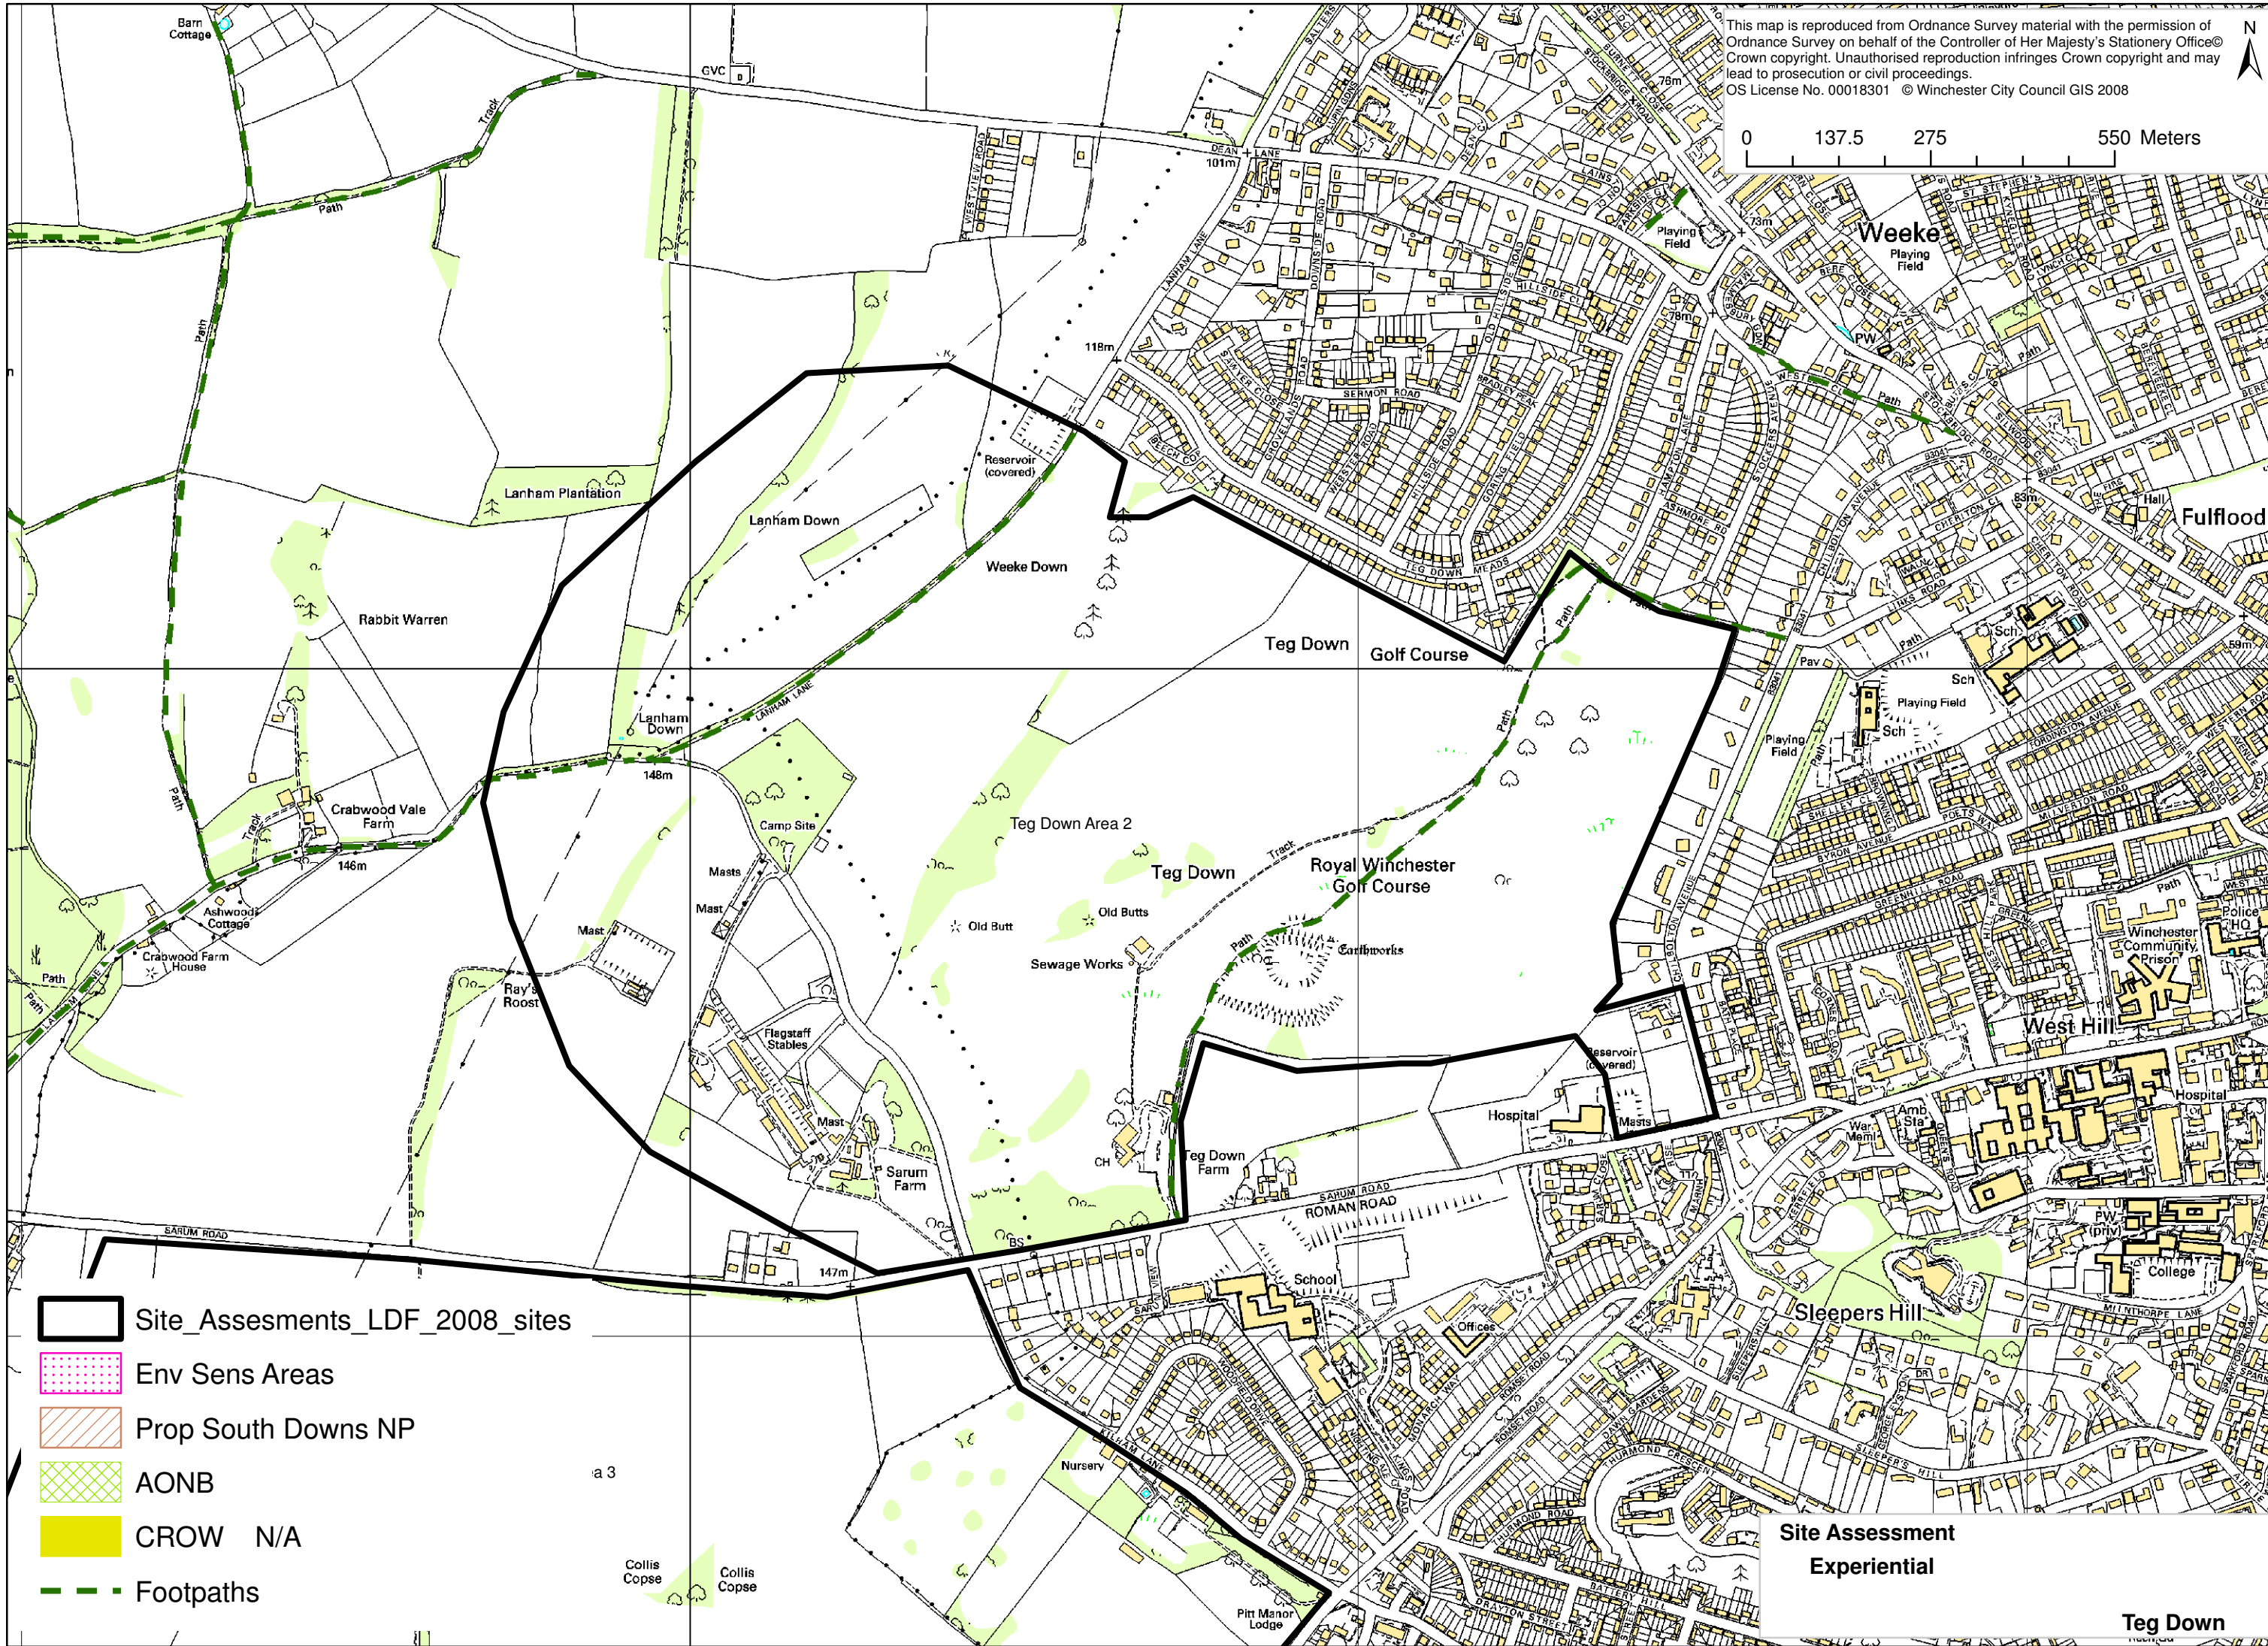

This map is reproduced from Ordnance Survey material with the permission of Ordnance Survey on behalf of the Controller of Her Majesty's Stationery Office © Crown copyright. Unauthorised reproduction infringes Crown copyright and may lead to prosecution or civil proceedings.
 OS License No. 00018301 © Winchester City Council GIS 2008

-  Site Assesments_LDF_2008_sites
-  Env Sens Areas
-  Prop South Downs NP
-  AONB
-  CROW N/A
-  Footpaths

Site Assessment
Experiential

Teg Down