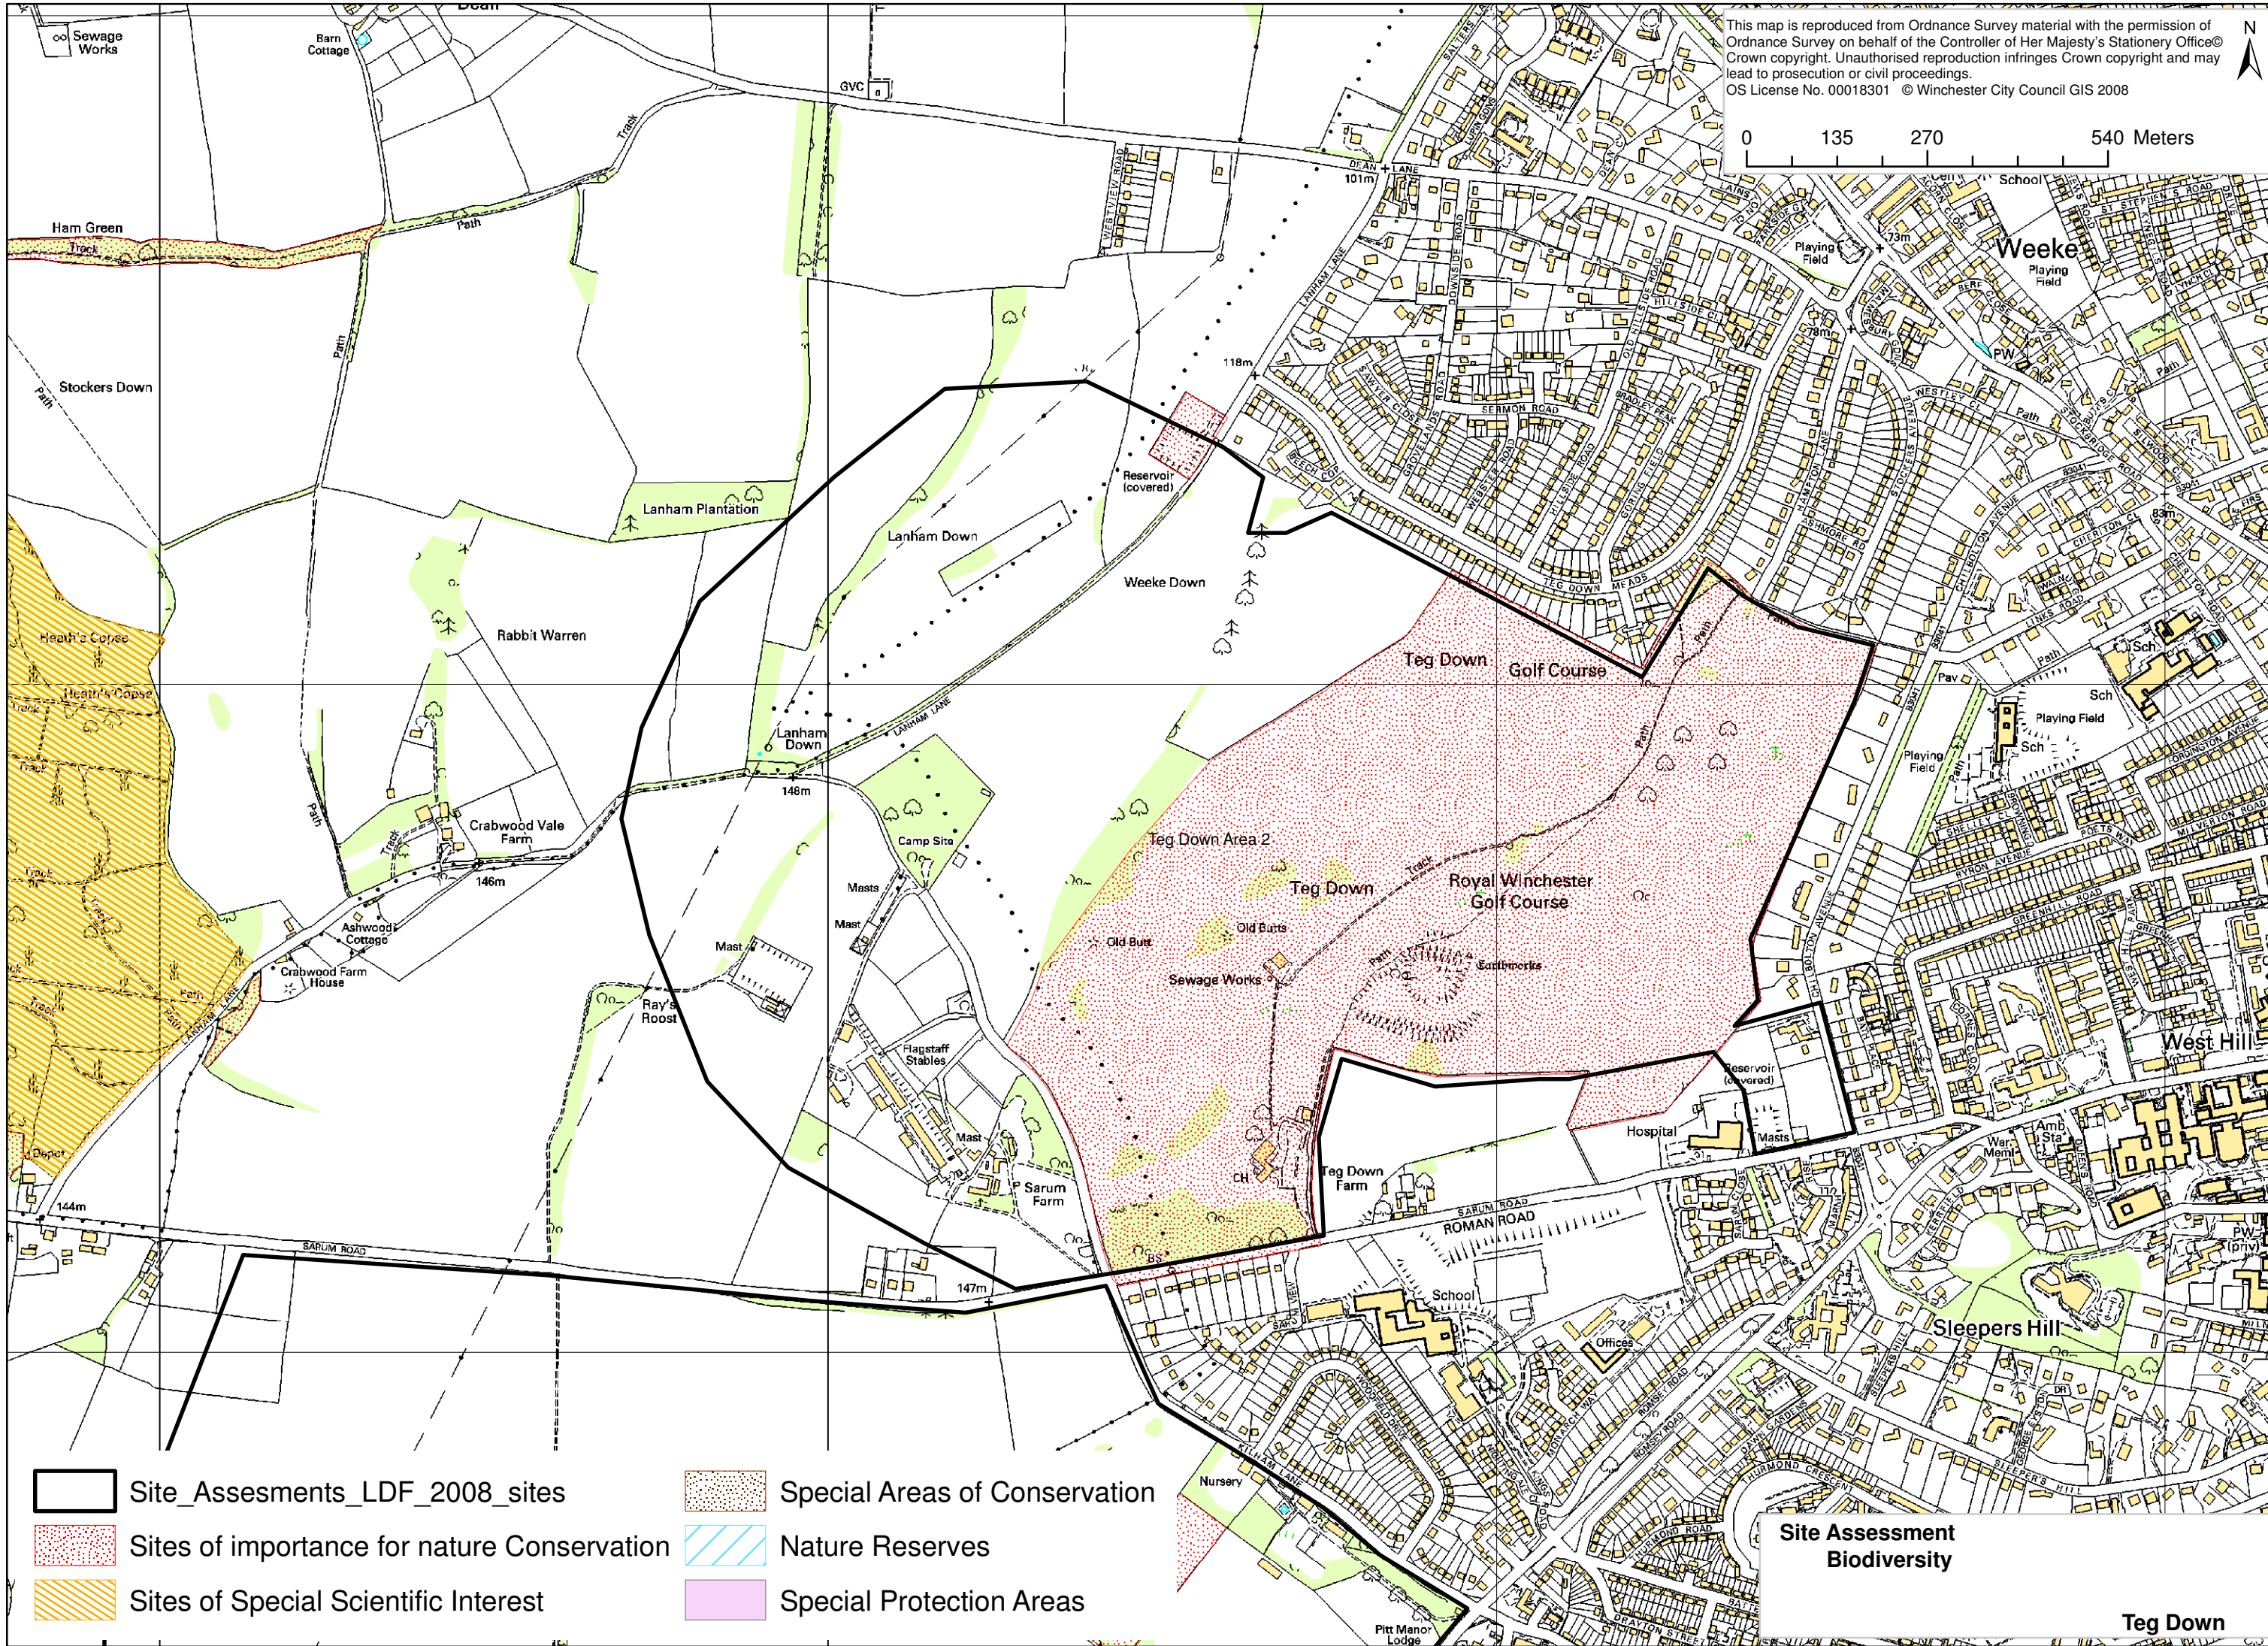

This map is reproduced from Ordnance Survey material with the permission of Ordnance Survey on behalf of the Controller of Her Majesty's Stationery Office © Crown copyright. Unauthorised reproduction infringes Crown copyright and may lead to prosecution or civil proceedings.
 OS License No. 00018301 © Winchester City Council GIS 2008

- Site_Assesments_LDF_2008_sites
- Sites of importance for nature Conservation
- Sites of Special Scientific Interest
- Nature Reserves
- Special Protection Areas
- Special Areas of Conservation

**Site Assessment
Biodiversity**

Teg Down