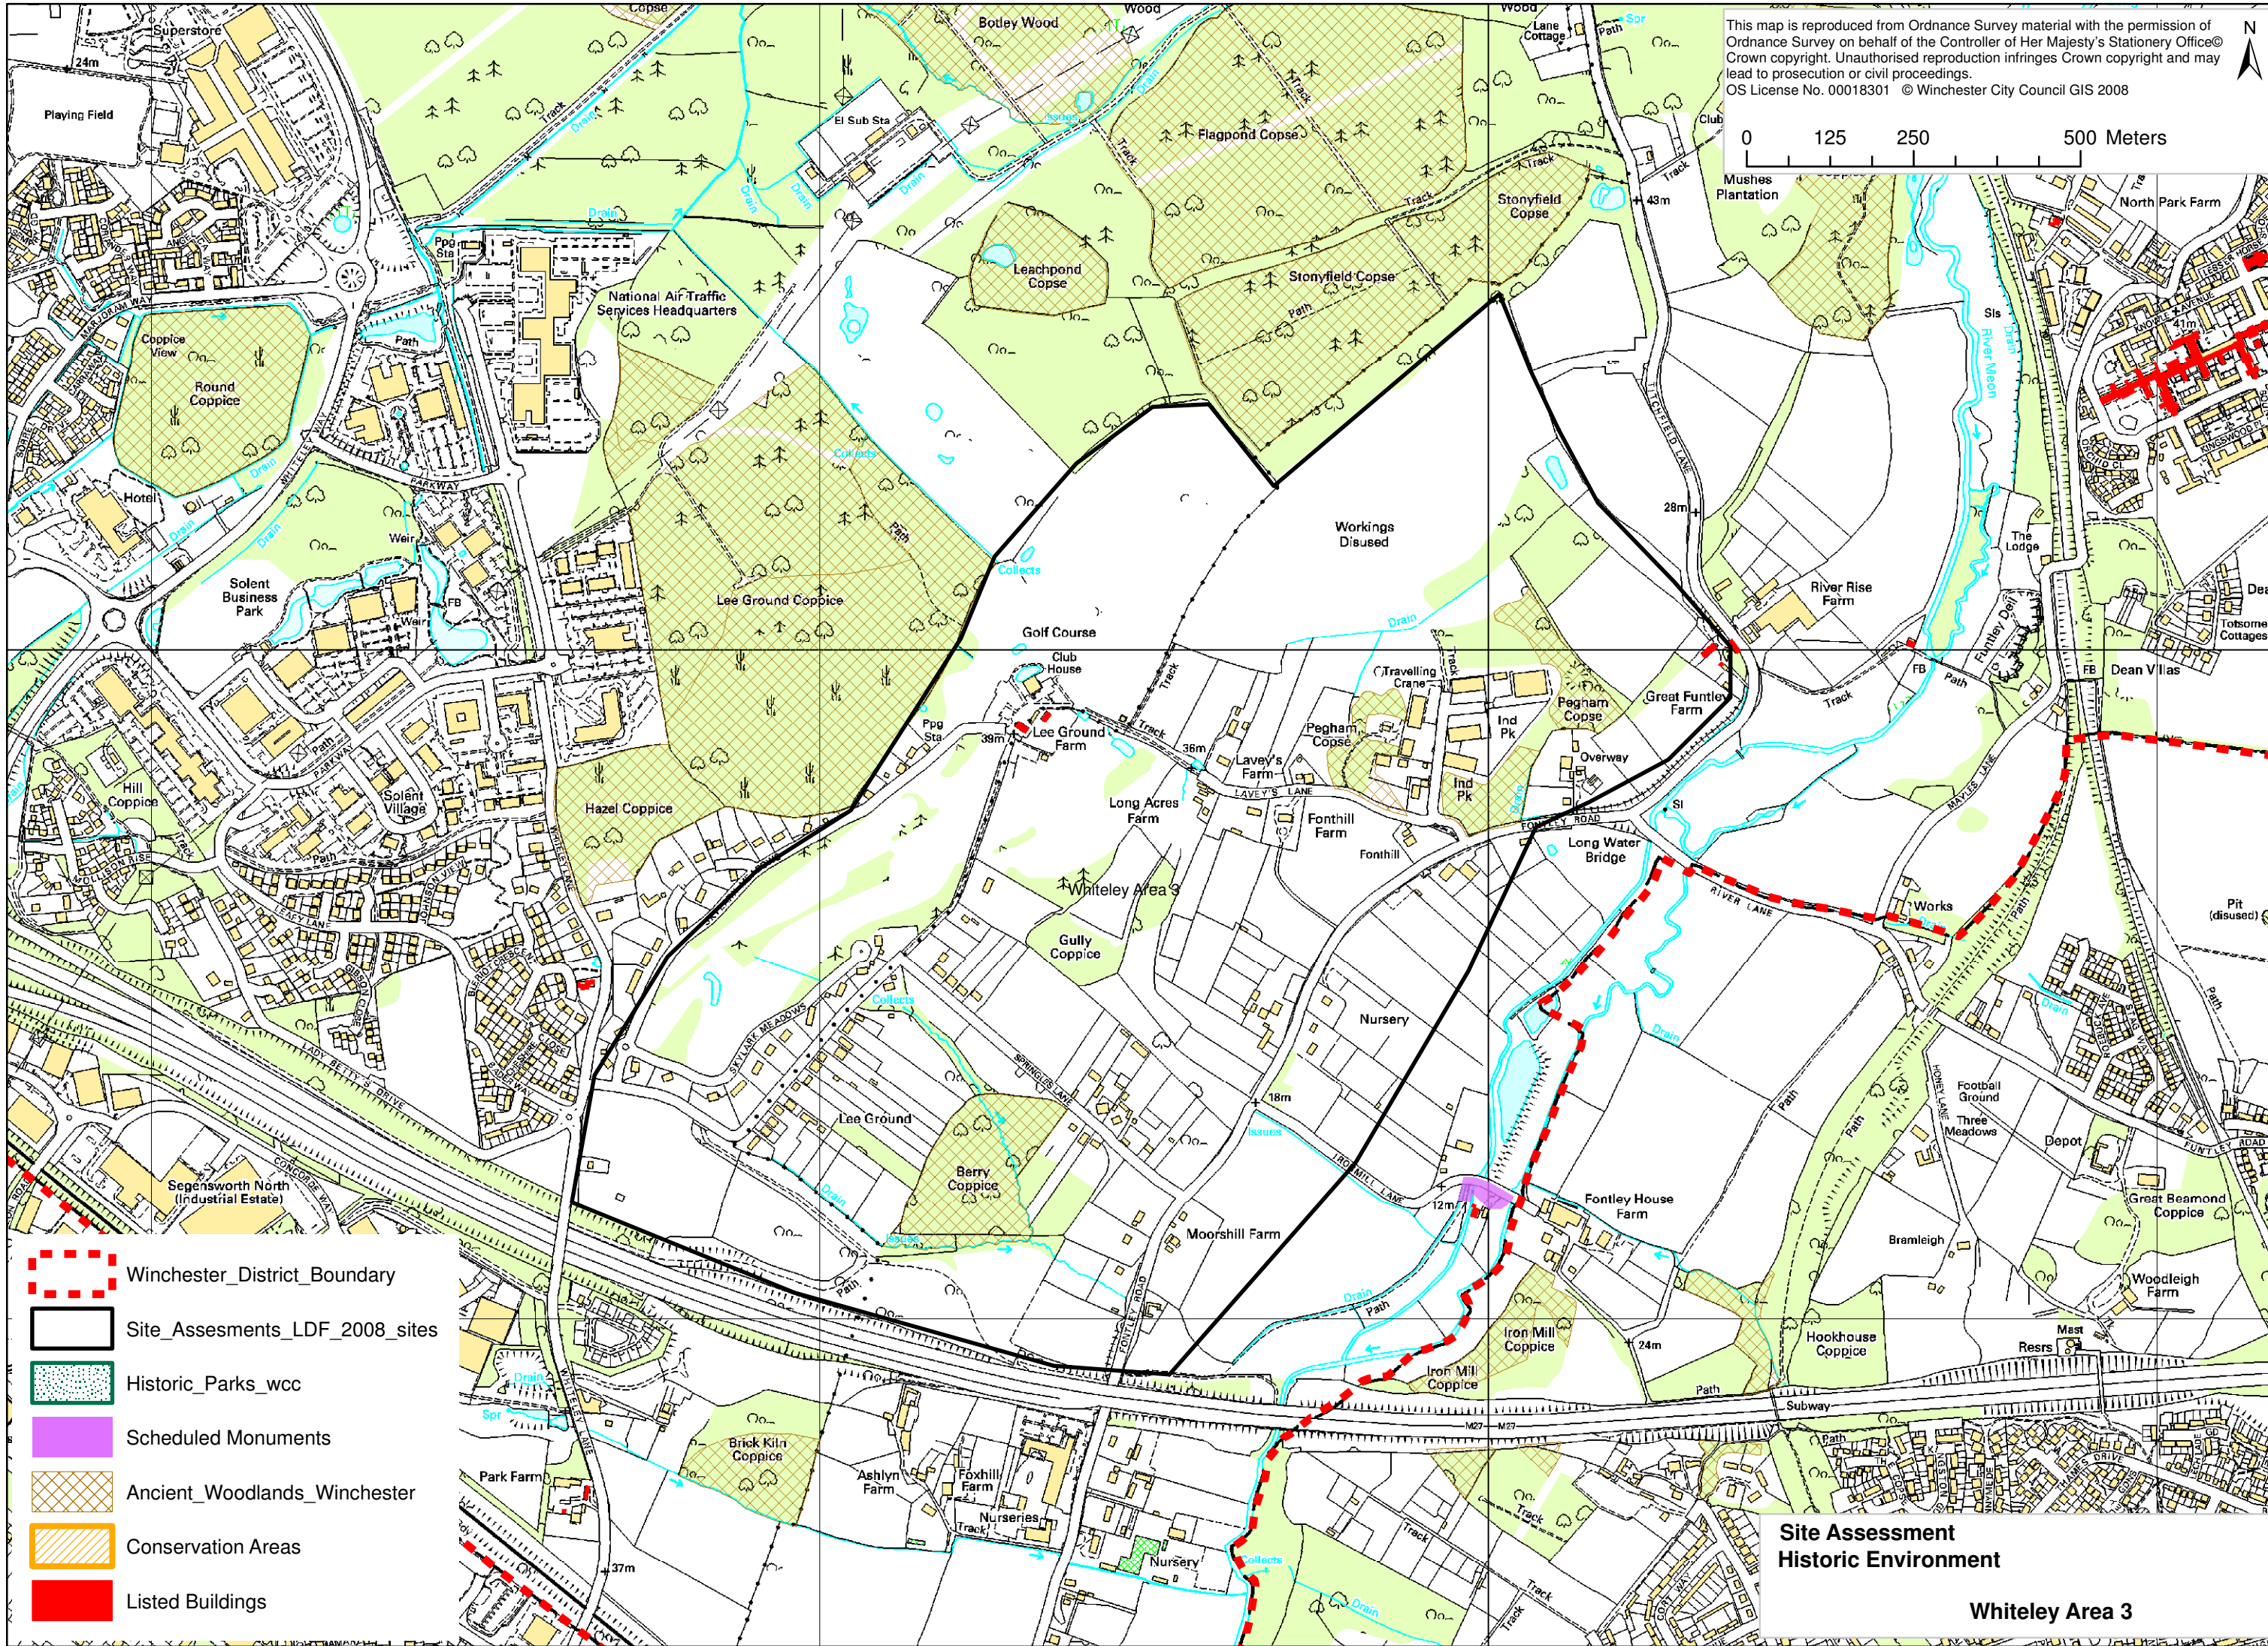

This map is reproduced from Ordnance Survey material with the permission of Ordnance Survey on behalf of the Controller of Her Majesty's Stationery Office © Crown copyright. Unauthorised reproduction infringes Crown copyright and may lead to prosecution or civil proceedings.
 OS License No. 00018301 © Winchester City Council GIS 2008

-  Winchester_District_Boundary
-  Site_Assesments_LDF_2008_sites
-  Historic_Parks_wcc
-  Scheduled Monuments
-  Ancient_Woodlands_Winchester
-  Conservation Areas
-  Listed Buildings

**Site Assessment
 Historic Environment**

Whiteley Area 3