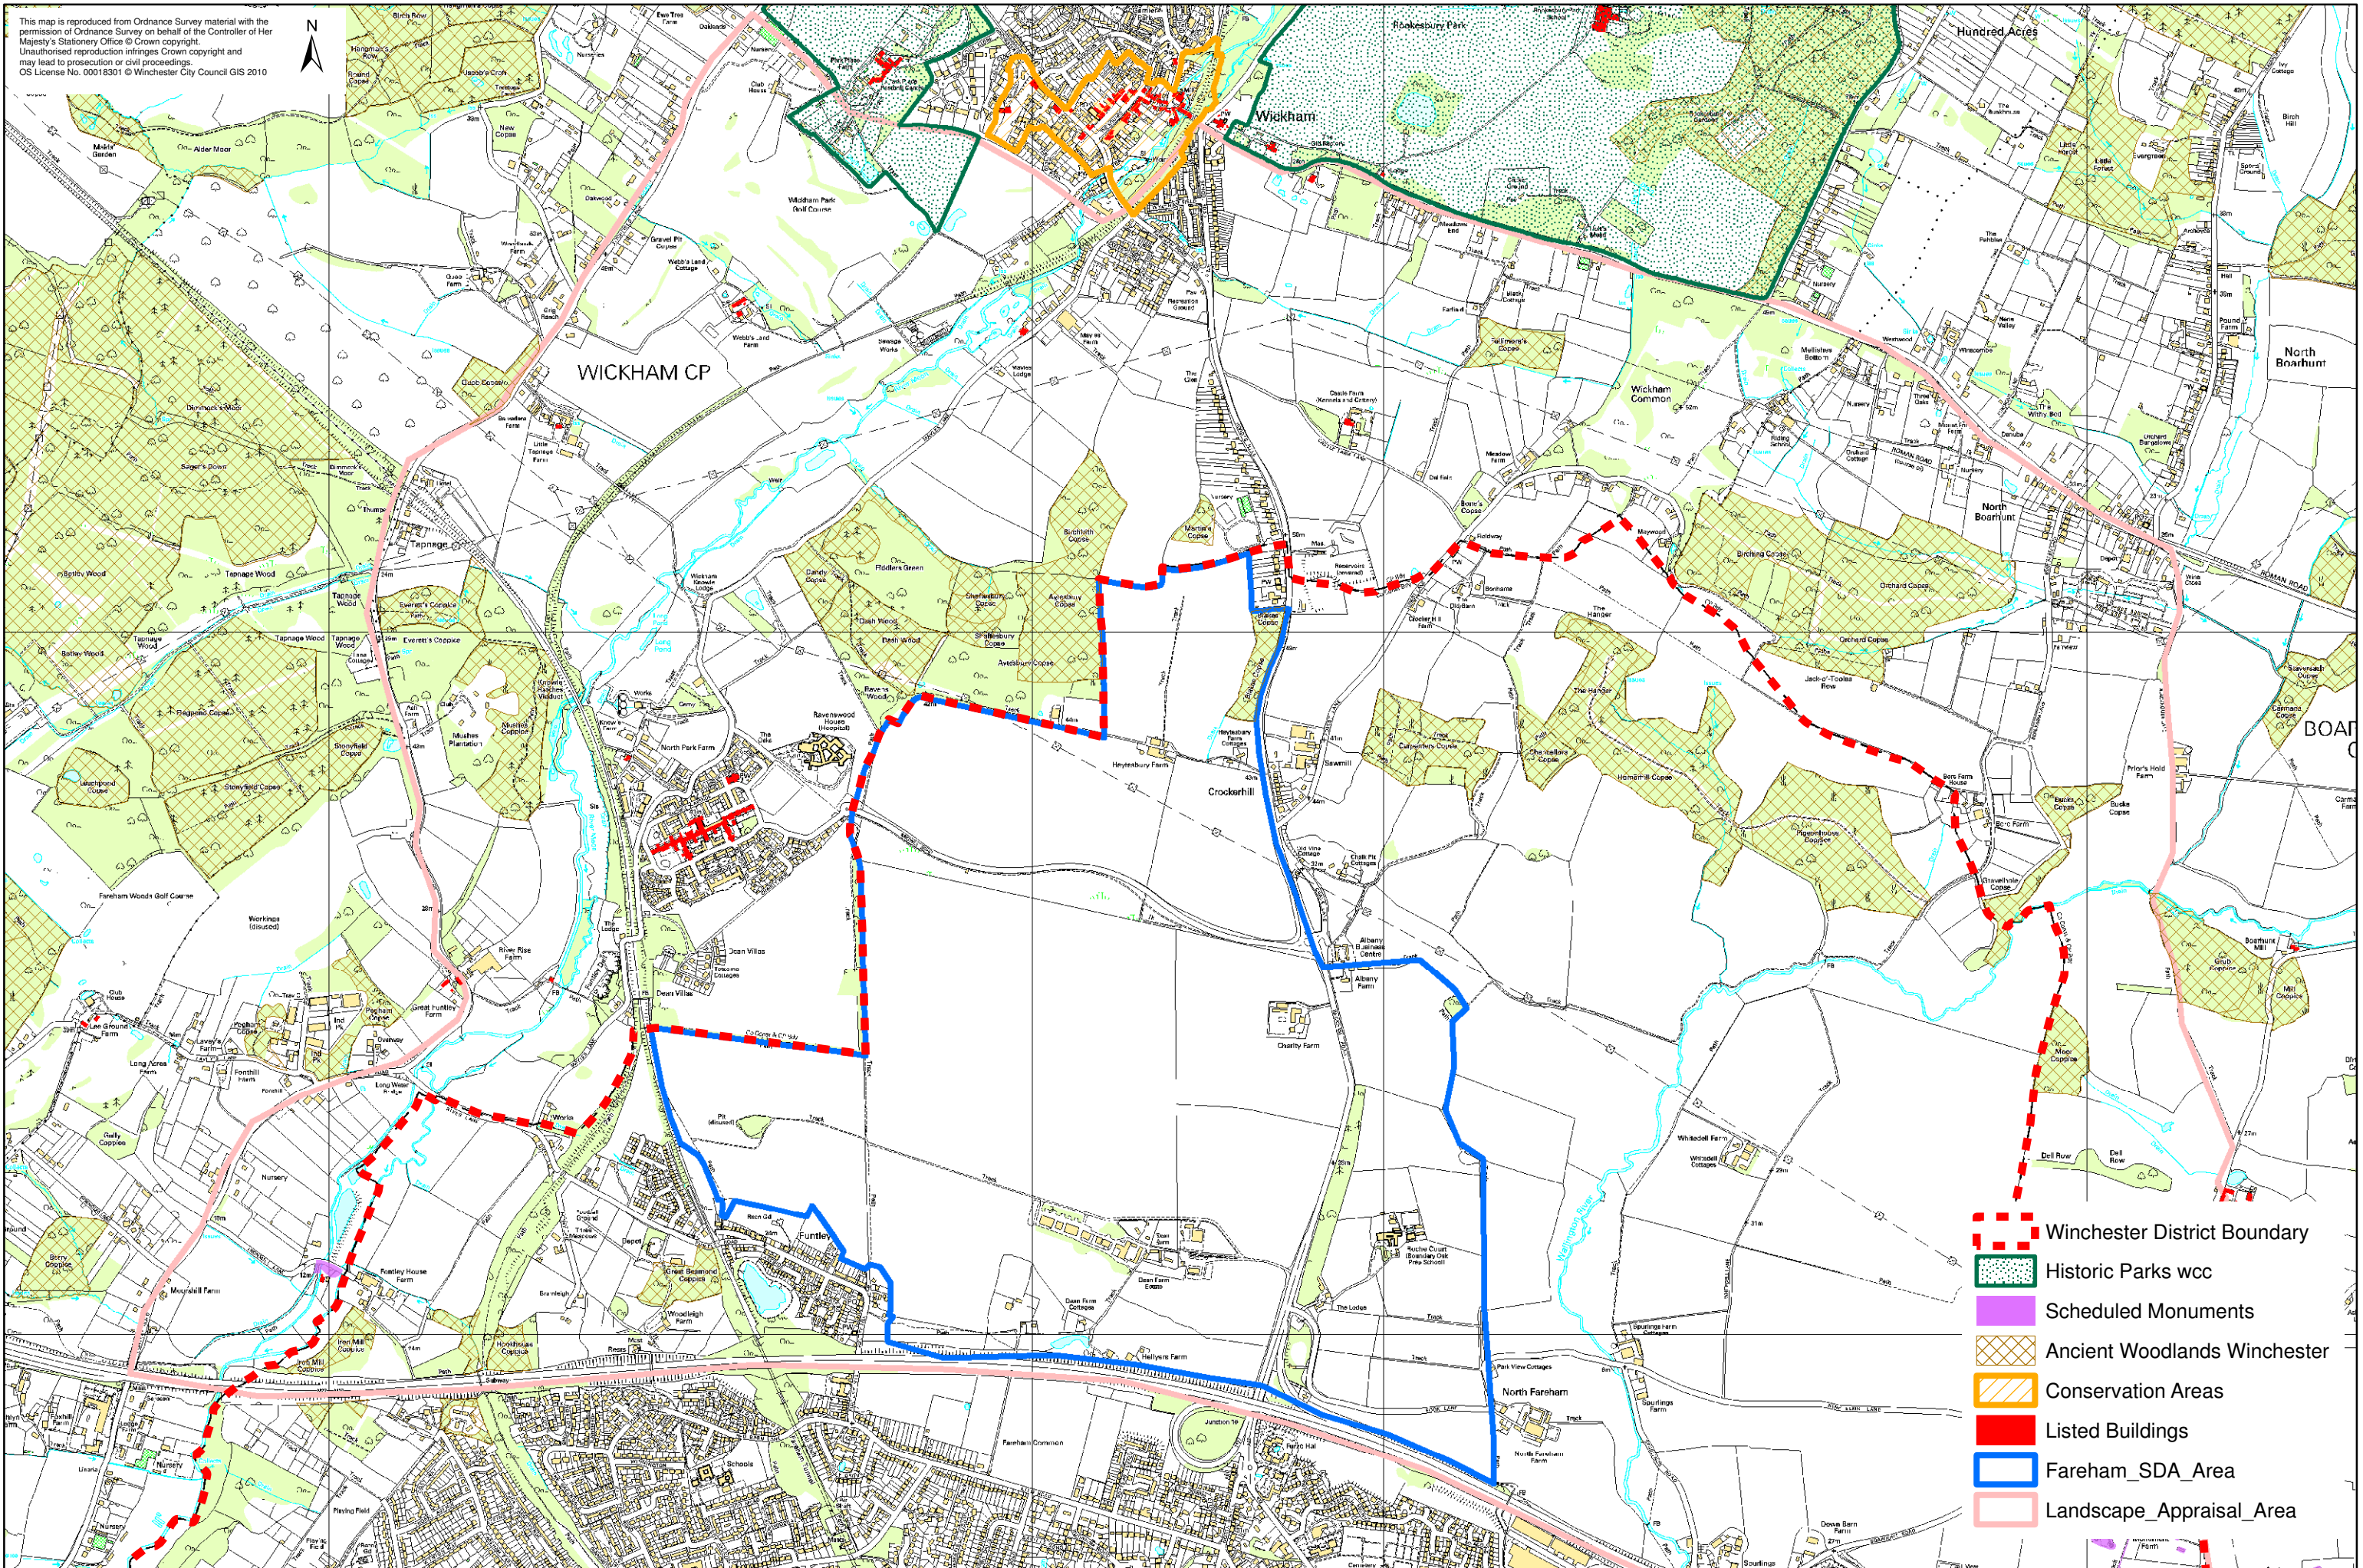

- Winchester District Boundary
- Historic Parks wcc
- Scheduled Monuments
- Ancient Woodlands Winchester
- Conservation Areas
- Listed Buildings
- Fareham_SDA_Area
- Landscape Appraisal Area

Site Assesment
Historic Environment
Fareham SDA Area