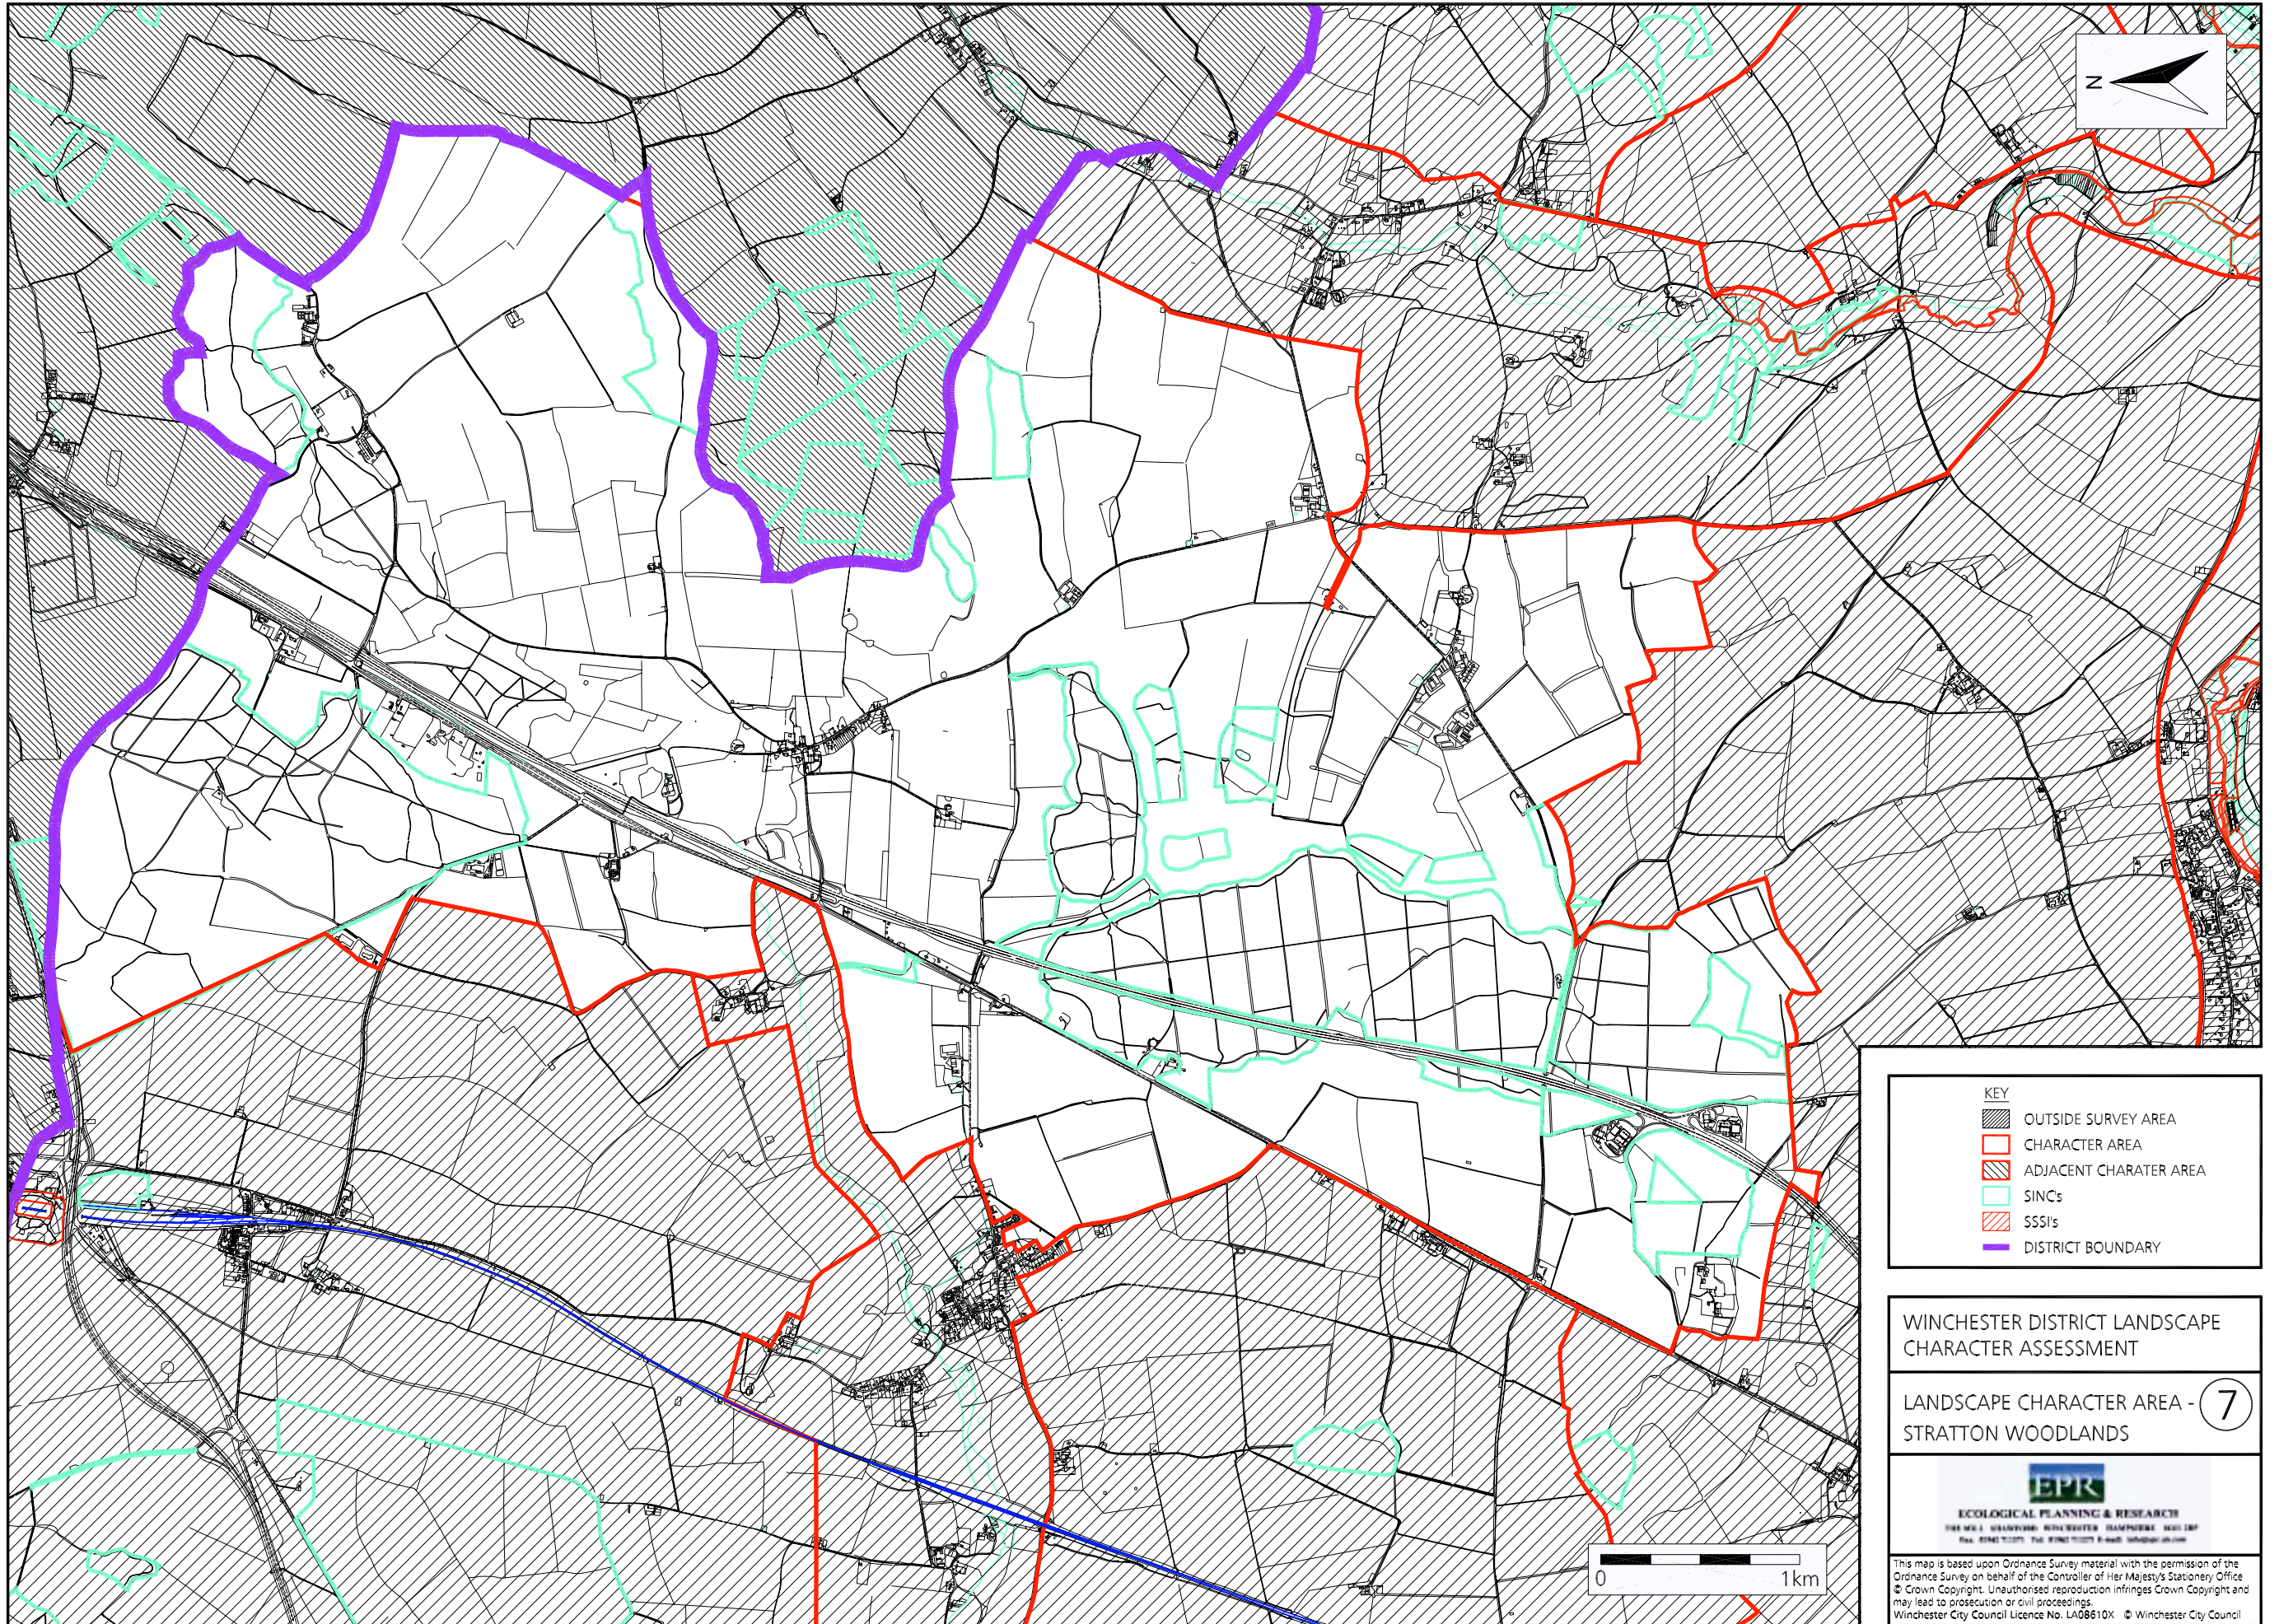

Map 6. Landscape Character Area - North Dever Downs

KEY	
	OUTSIDE SURVEY AREA
	CHARACTER AREA
	ADJACENT CHARACTER AREA
	SINCS
	SSSIs
	DISTRICT BOUNDARY

WINCHESTER DISTRICT LANDSCAPE CHARACTER ASSESSMENT

LANDSCAPE CHARACTER AREA - 6
NORTH DEVER DOWNS

This map is based upon Ordnance Survey material with the permission of the Ordnance Survey on behalf of the Controller of Her Majesty's Stationery Office © Crown Copyright. Unauthorised reproduction infringes Crown Copyright and may lead to prosecution or civil proceedings.
Winchester City Council Licence No. LA08610X © Winchester City Council

Map 7. Landscape Character Area - Stratton Woodlands

Map 8. Landscape Character Area - Upper Itchen Valley