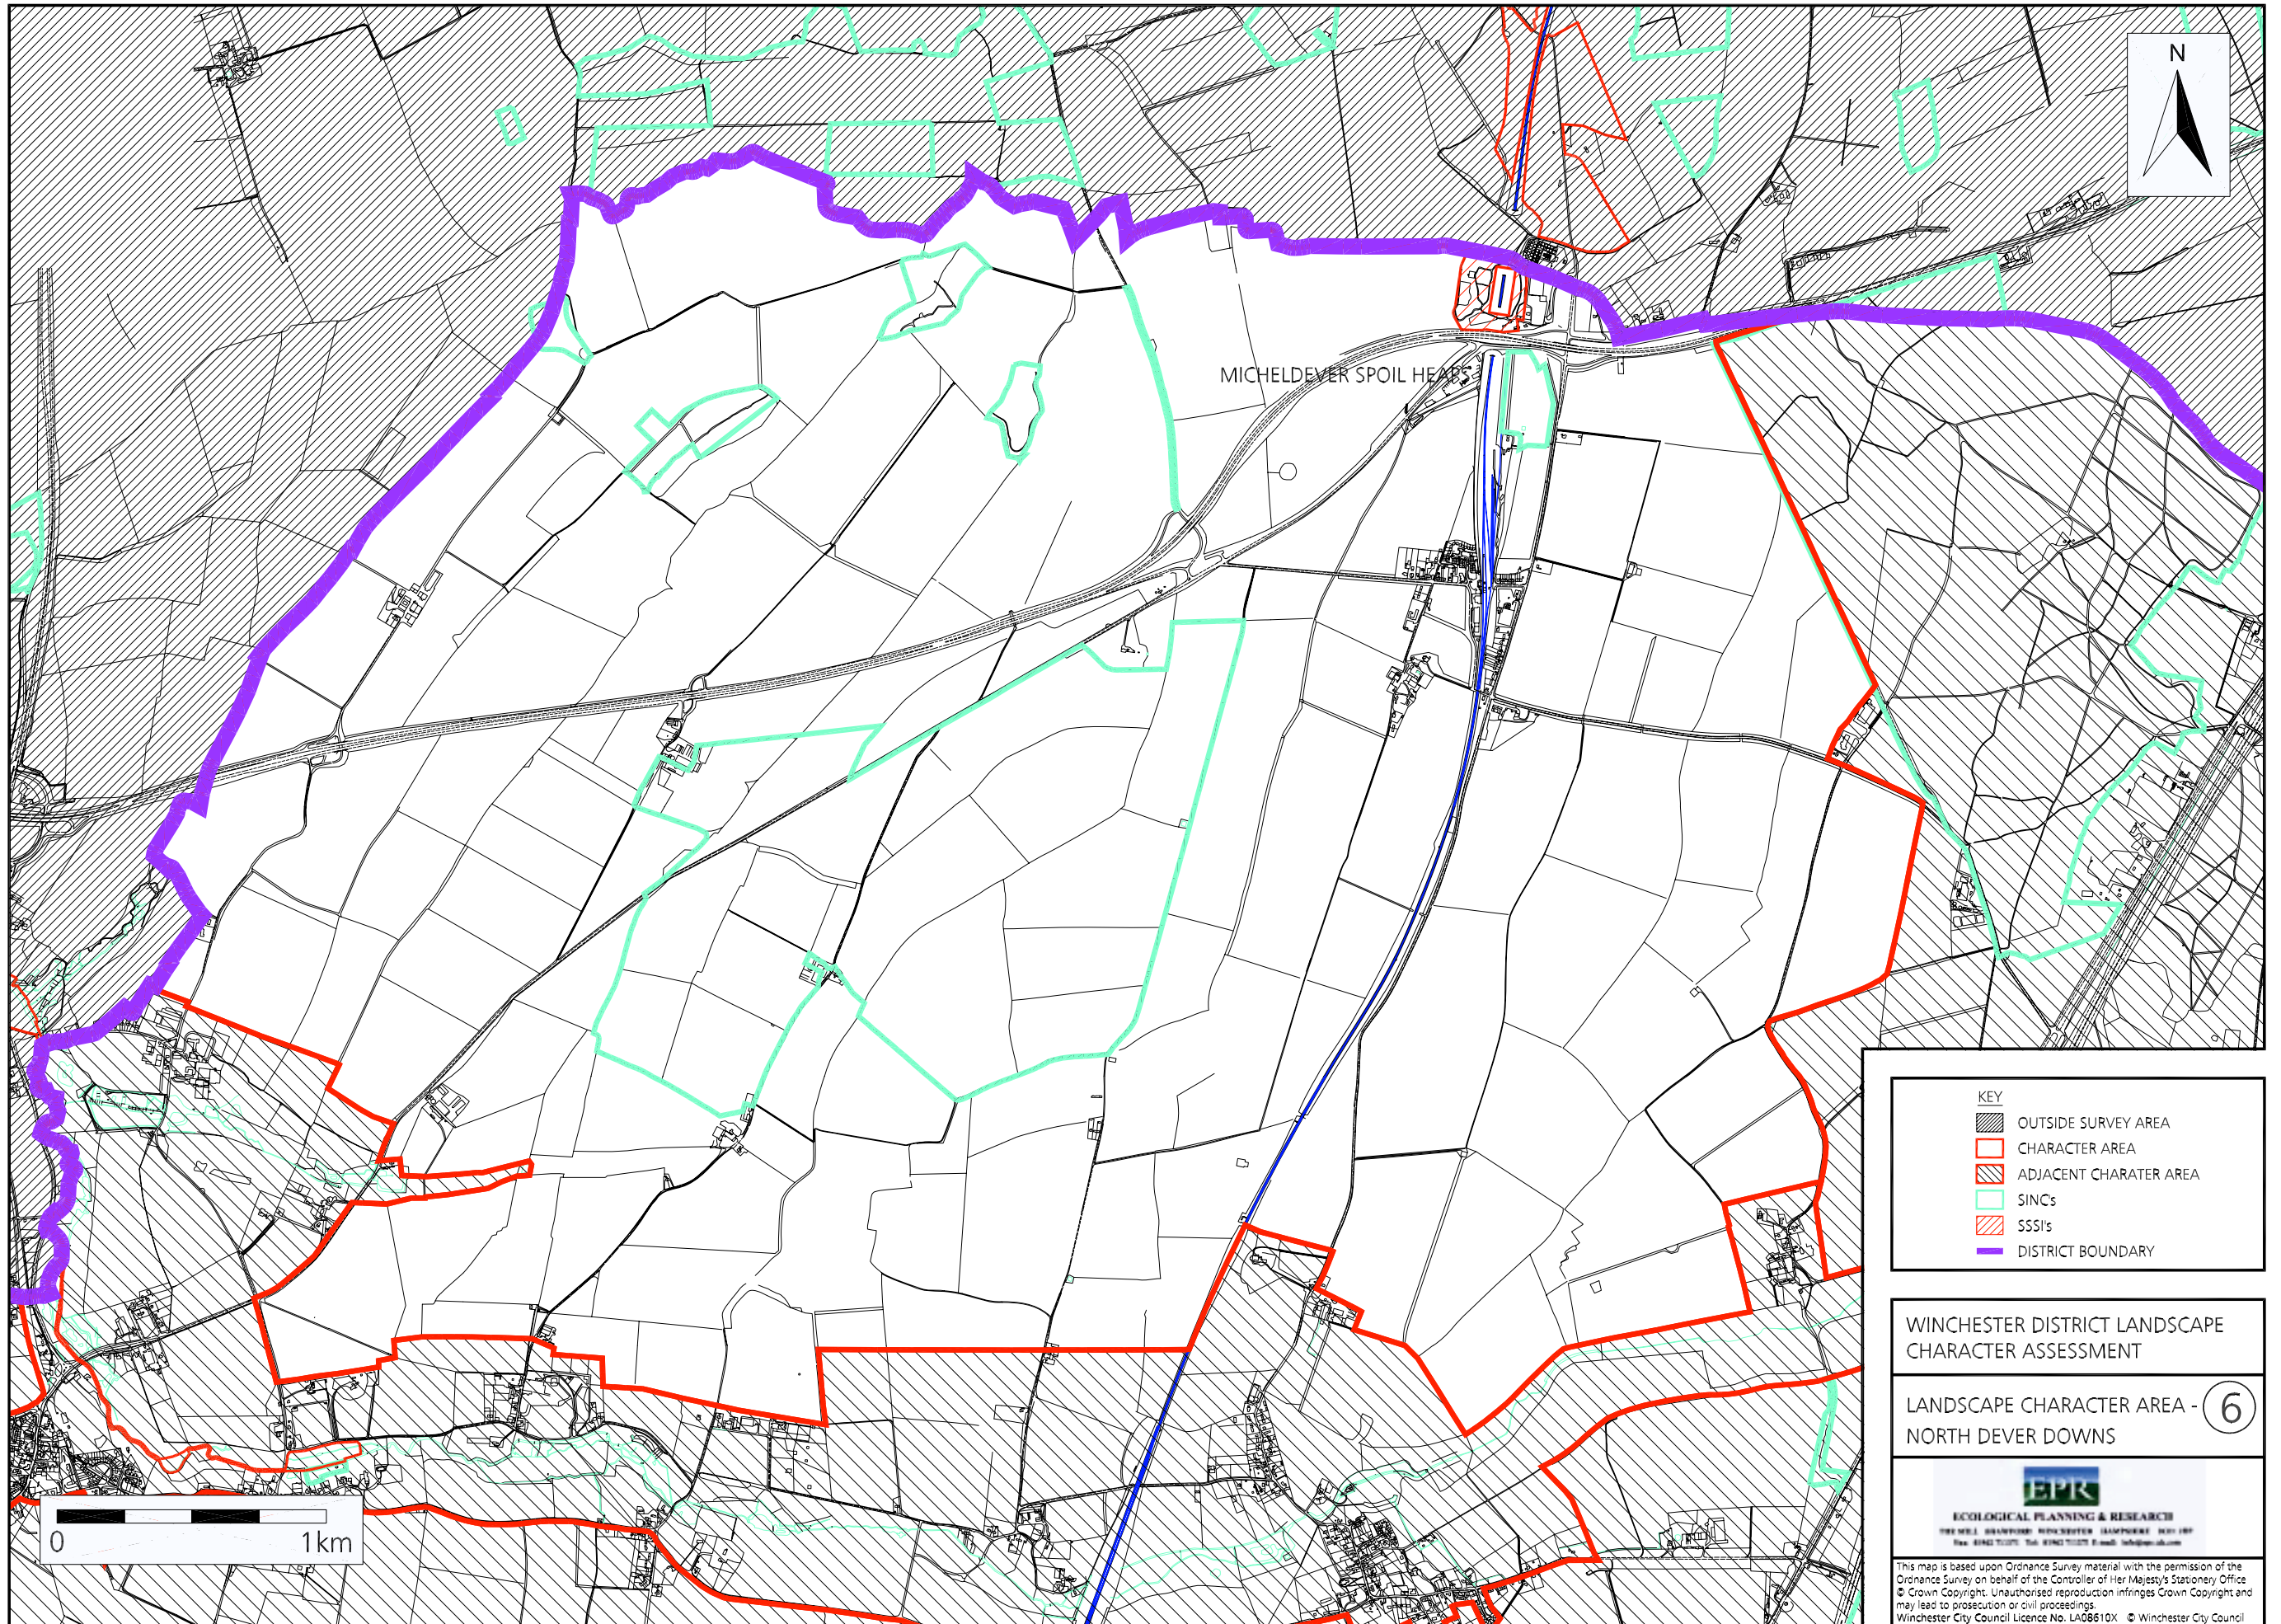

Map 6. Landscape Character Area - North Dever Downs

KEY	
	OUTSIDE SURVEY AREA
	CHARACTER AREA
	ADJACENT CHARACTER AREA
	SINCS
	SSSIs
	DISTRICT BOUNDARY

WINCHESTER DISTRICT LANDSCAPE CHARACTER ASSESSMENT

LANDSCAPE CHARACTER AREA - 6
NORTH DEVER DOWNS