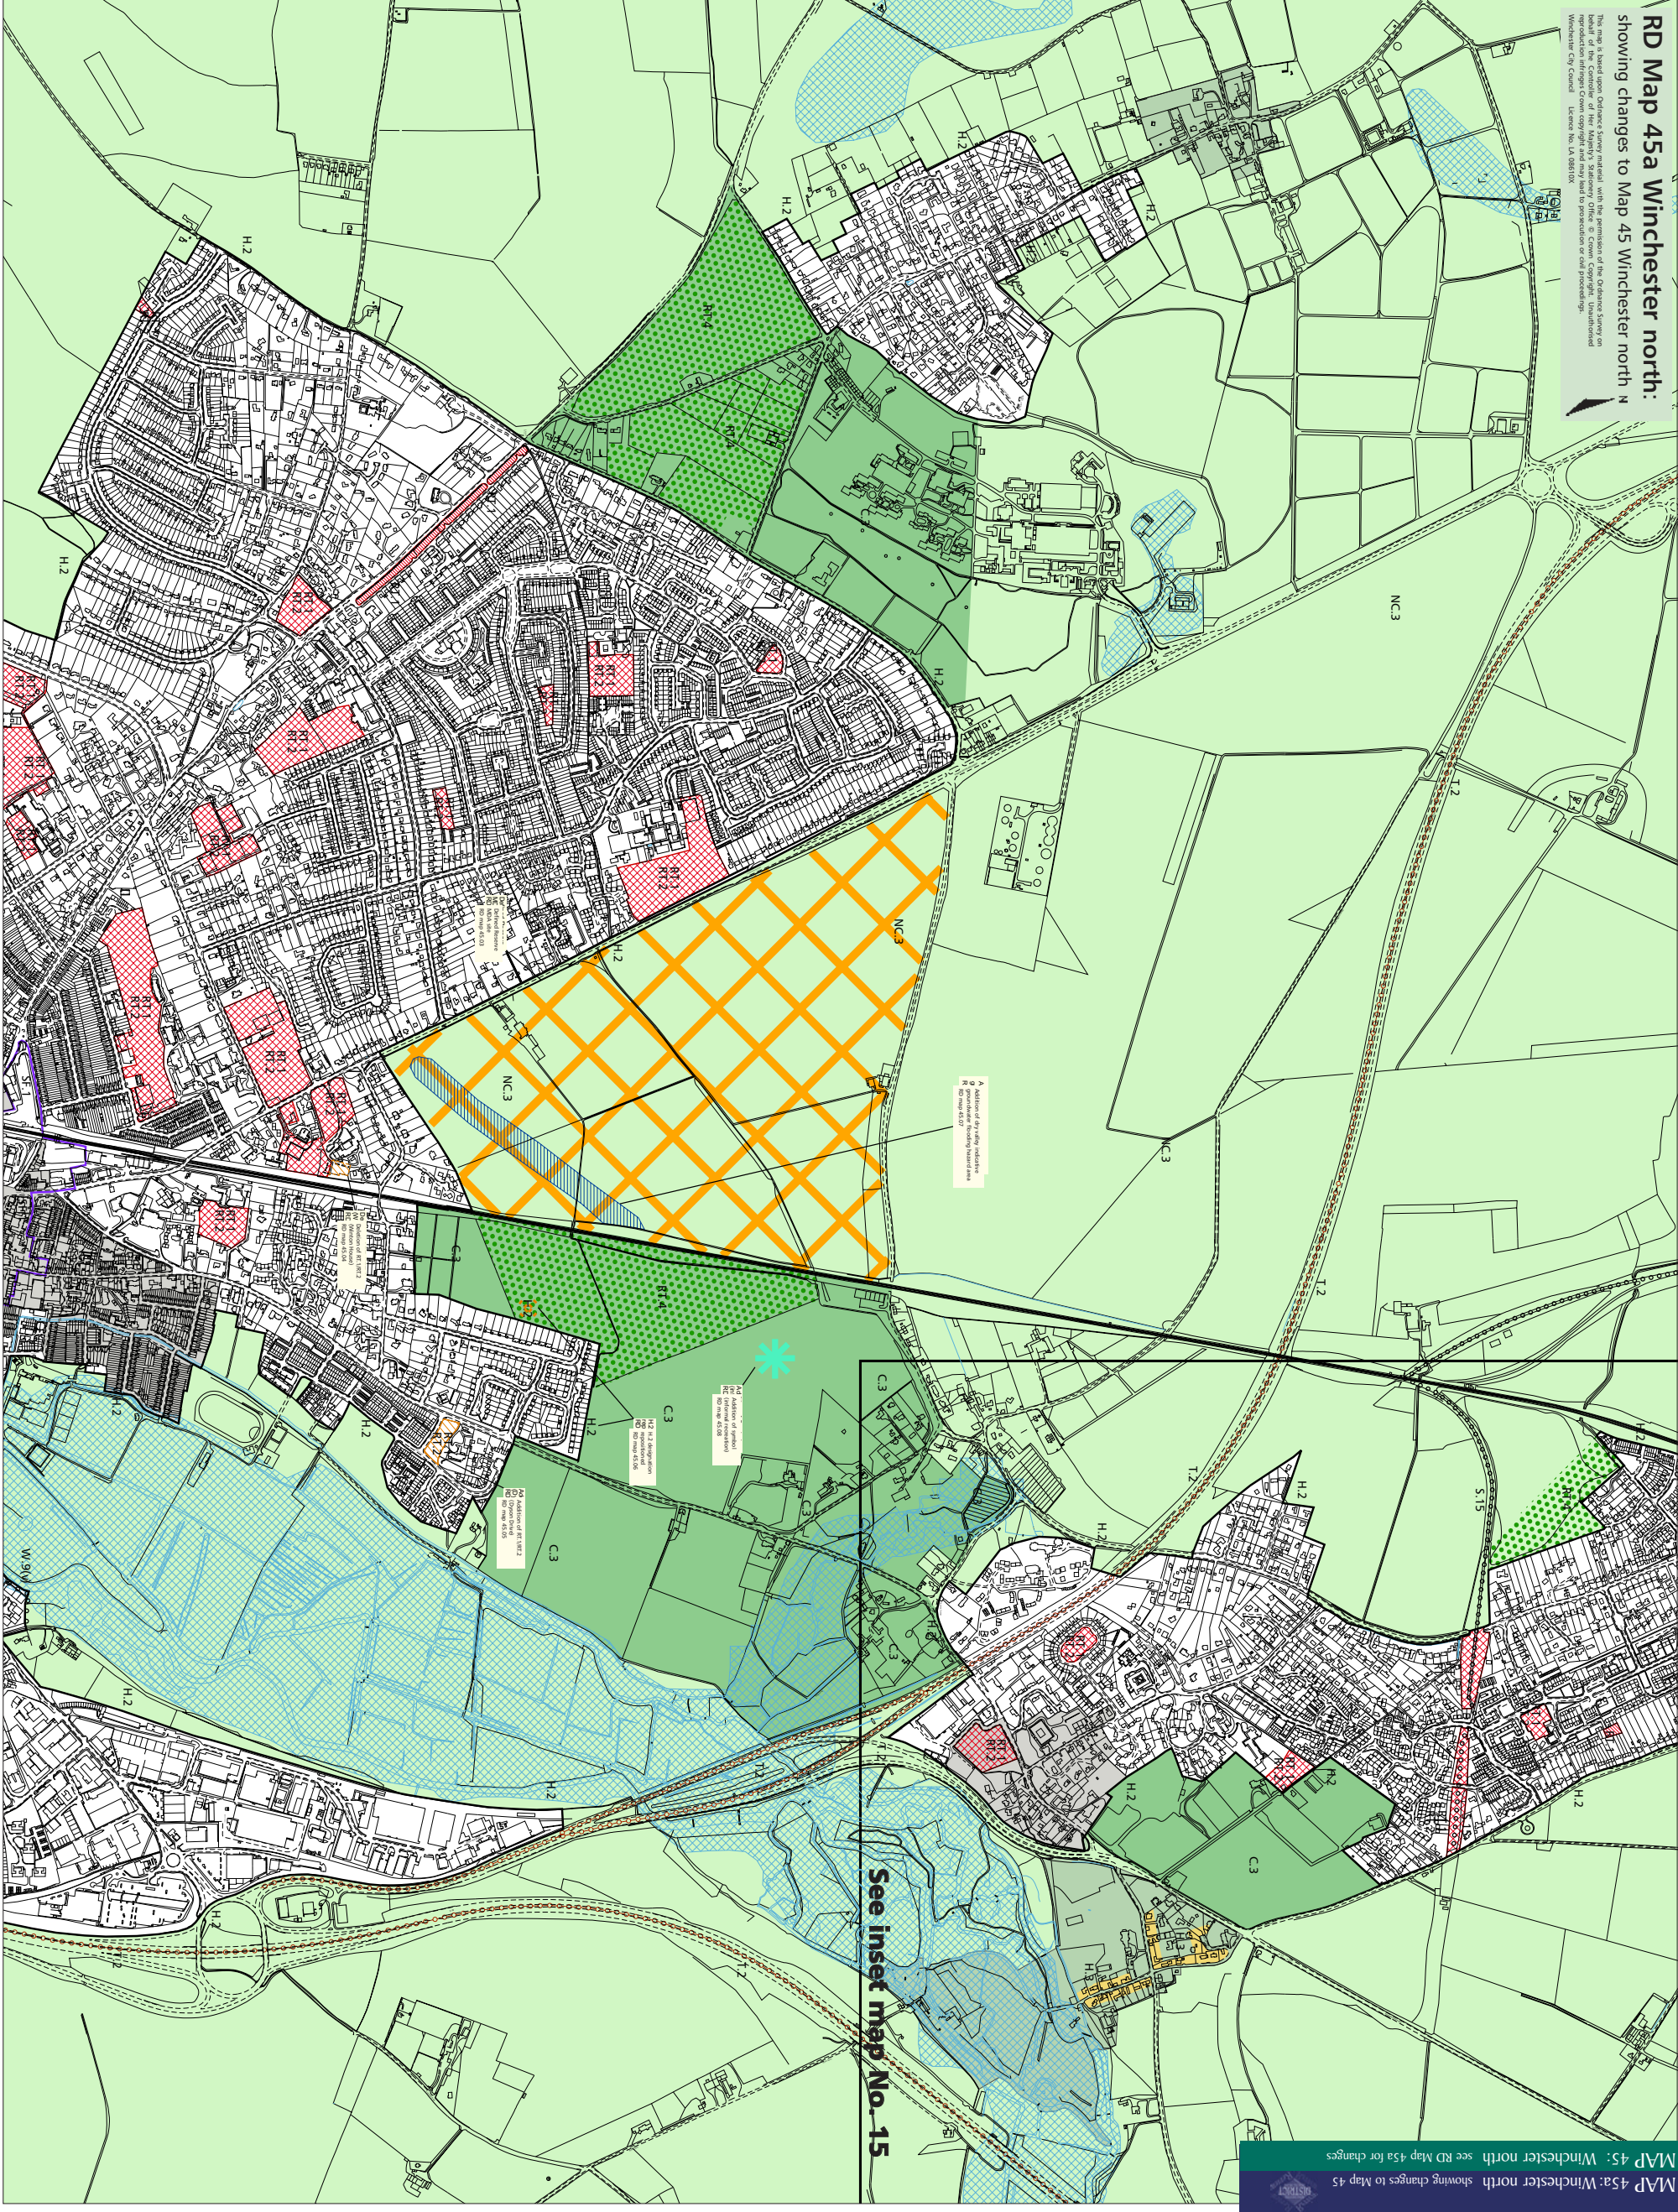

RD Map 45a Winchester north:
showing changes to Map 45 Winchester north N

See inset map No. 15