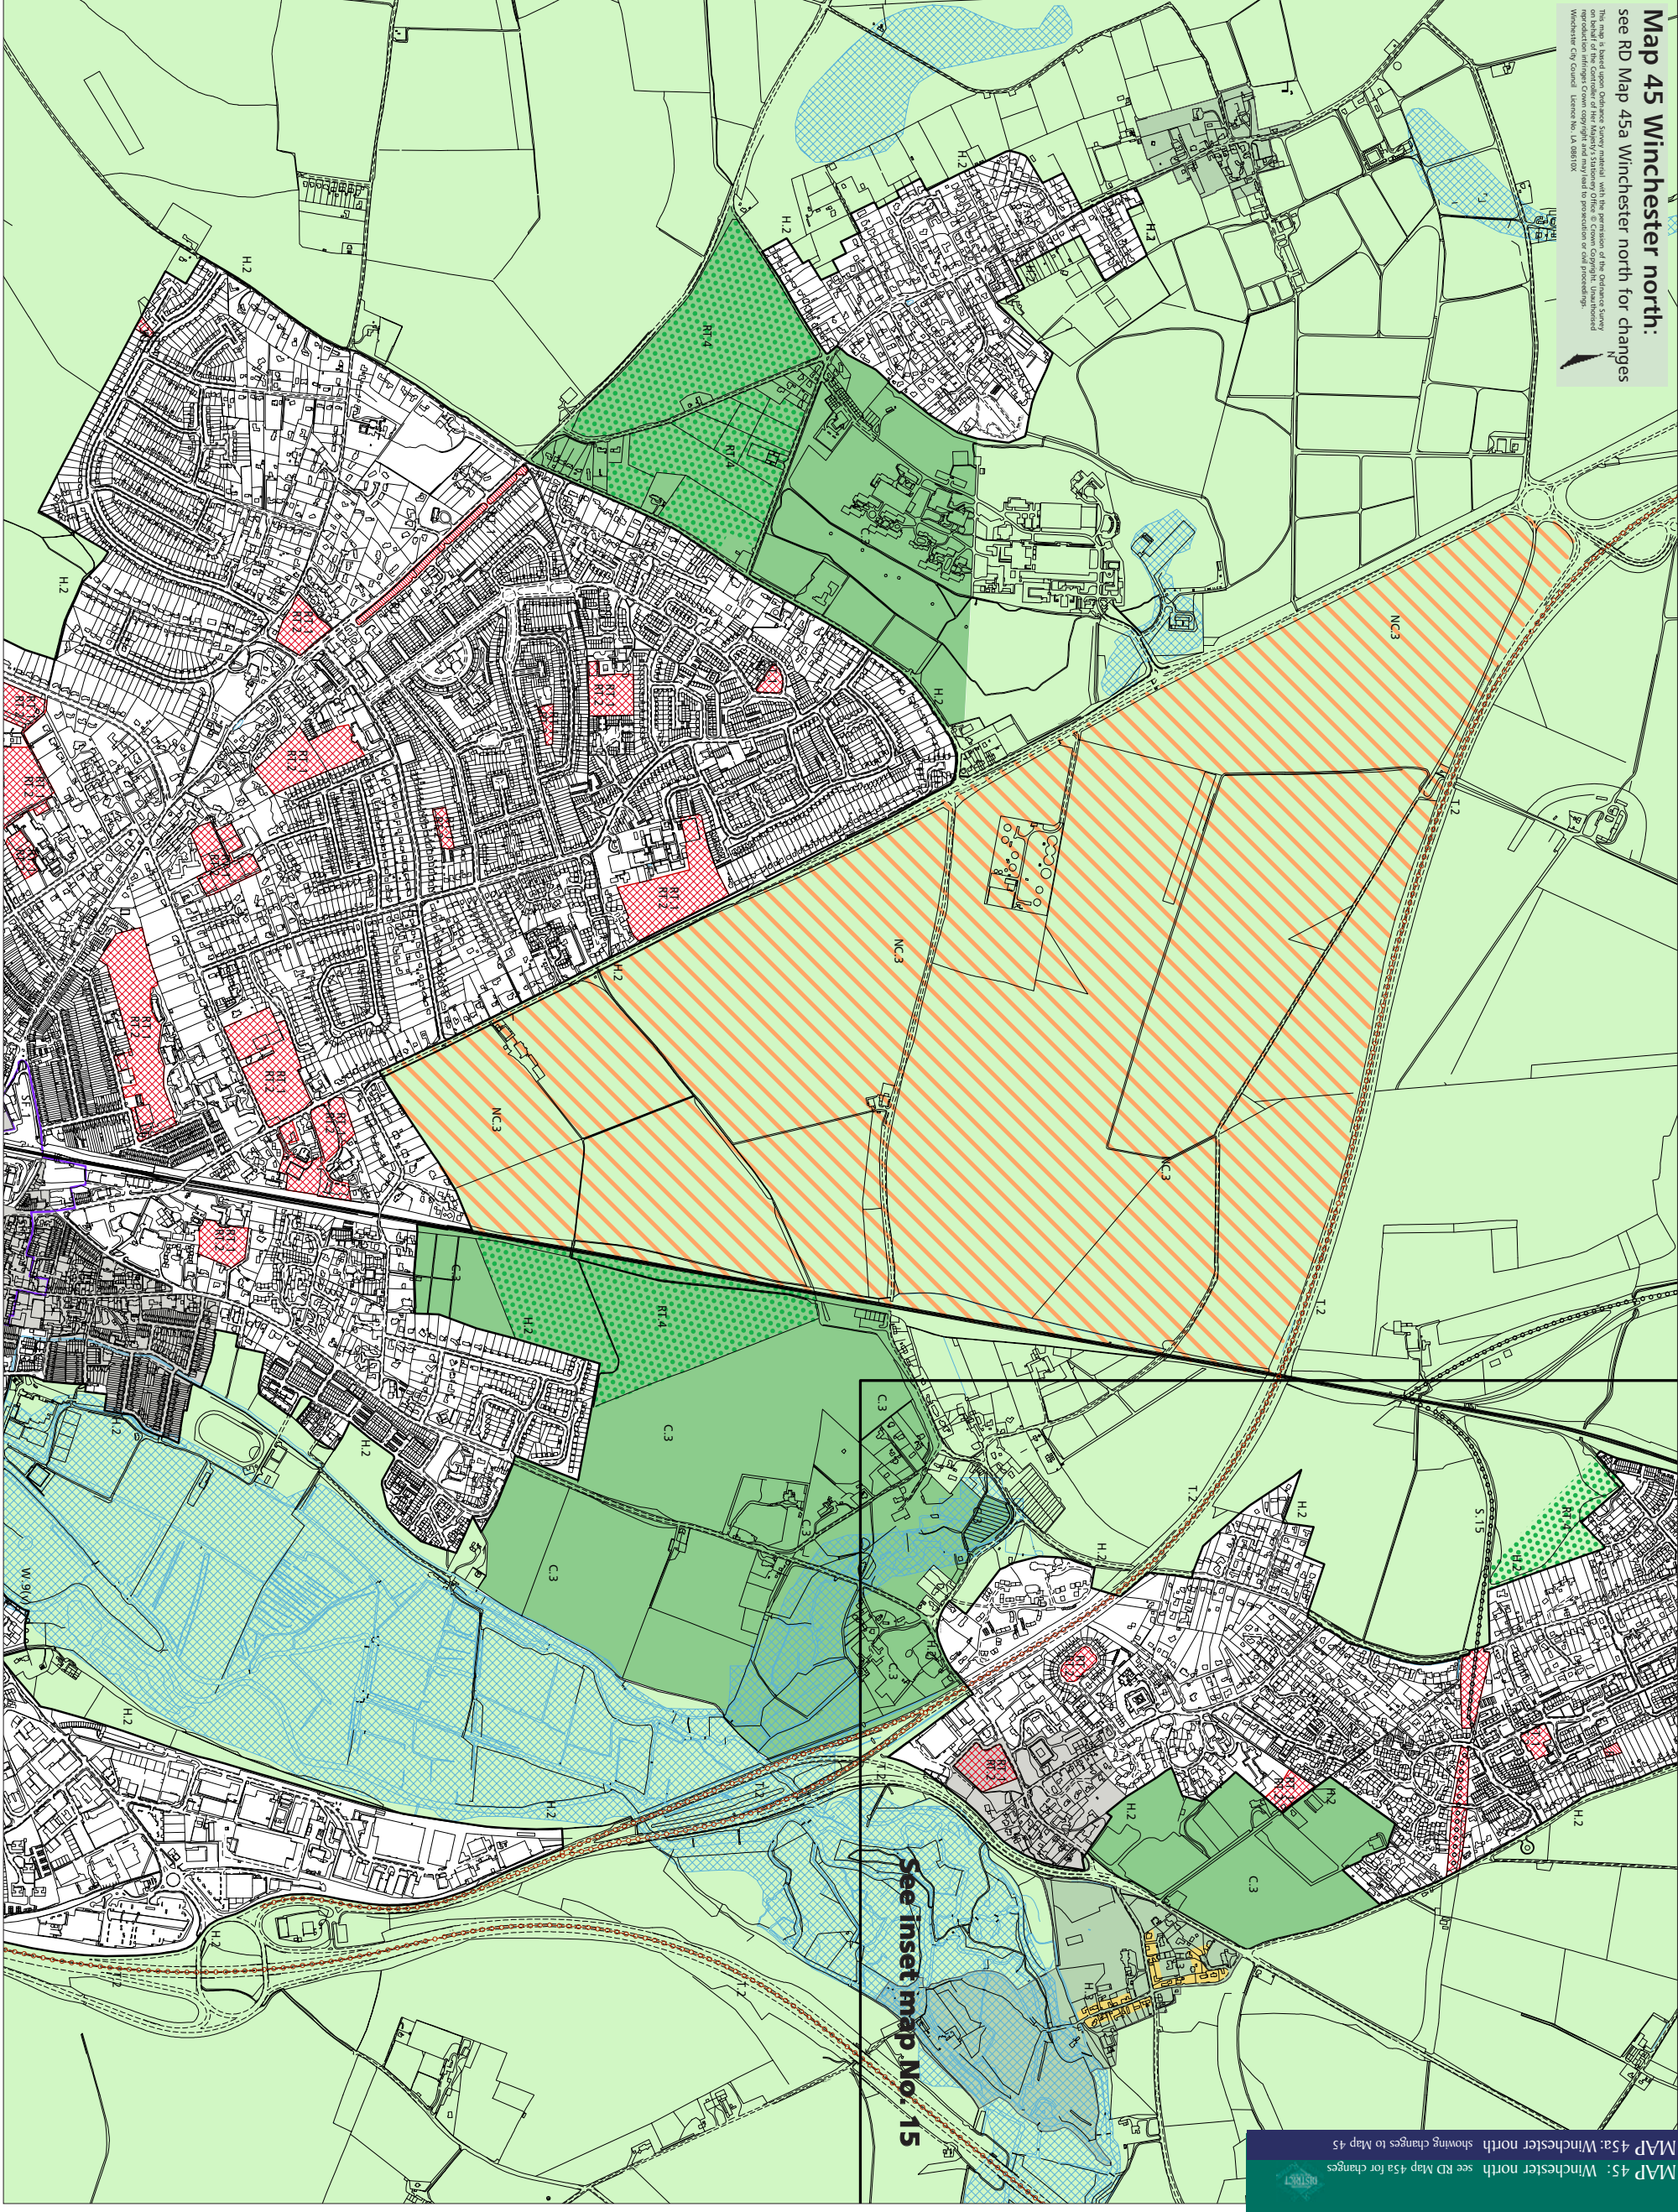

Map 45 Winchester north:

see RD Map 45a Winchester north for changes

MAP 45: Winchester north see RD Map 45a for changes
MAP 45a: Winchester north showing changes to Map 45

See inset map No. 15